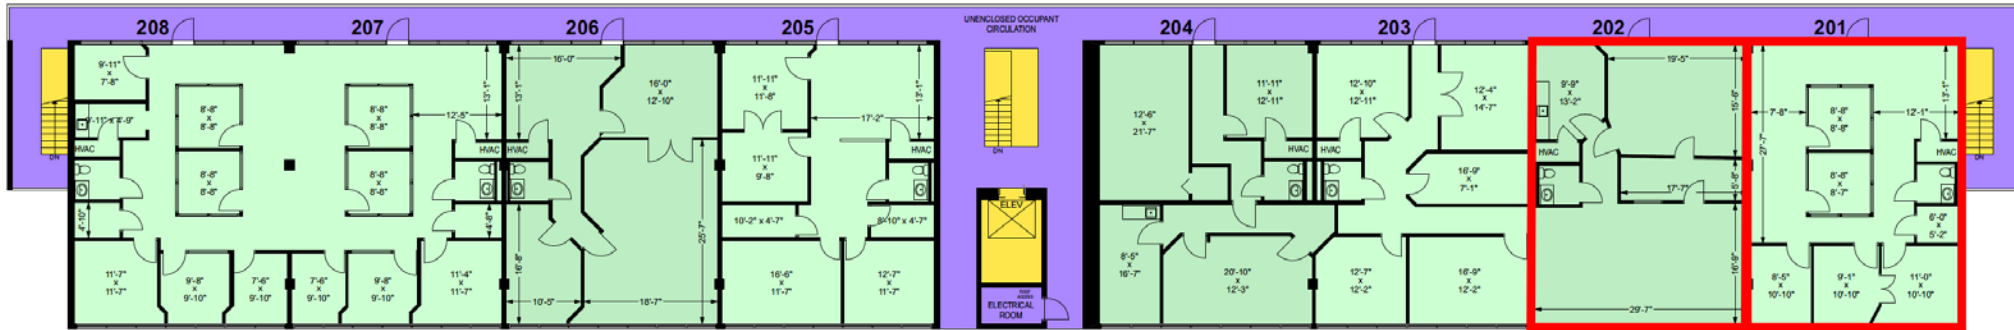

## KEY FEATURES

Under new  
ownership

Plaza will be  
going through  
extensive  
renovations

6 per 1000  
Parking Ratio

24/7  
Elevator Access

**1ST FLOOR**

**2ND FLOOR**

AVAILABLE UNITS

SUITE #	TOTAL SF
104	1,495
107	1,489
201	1,455

SUITE #	TOTAL SF
202	1,496
201-202	2,951

32,500 AADT CLINT MOORE RD

CONGRESS AVE

1

37,500 AADT YAMATO RD

44,000 AADT

95