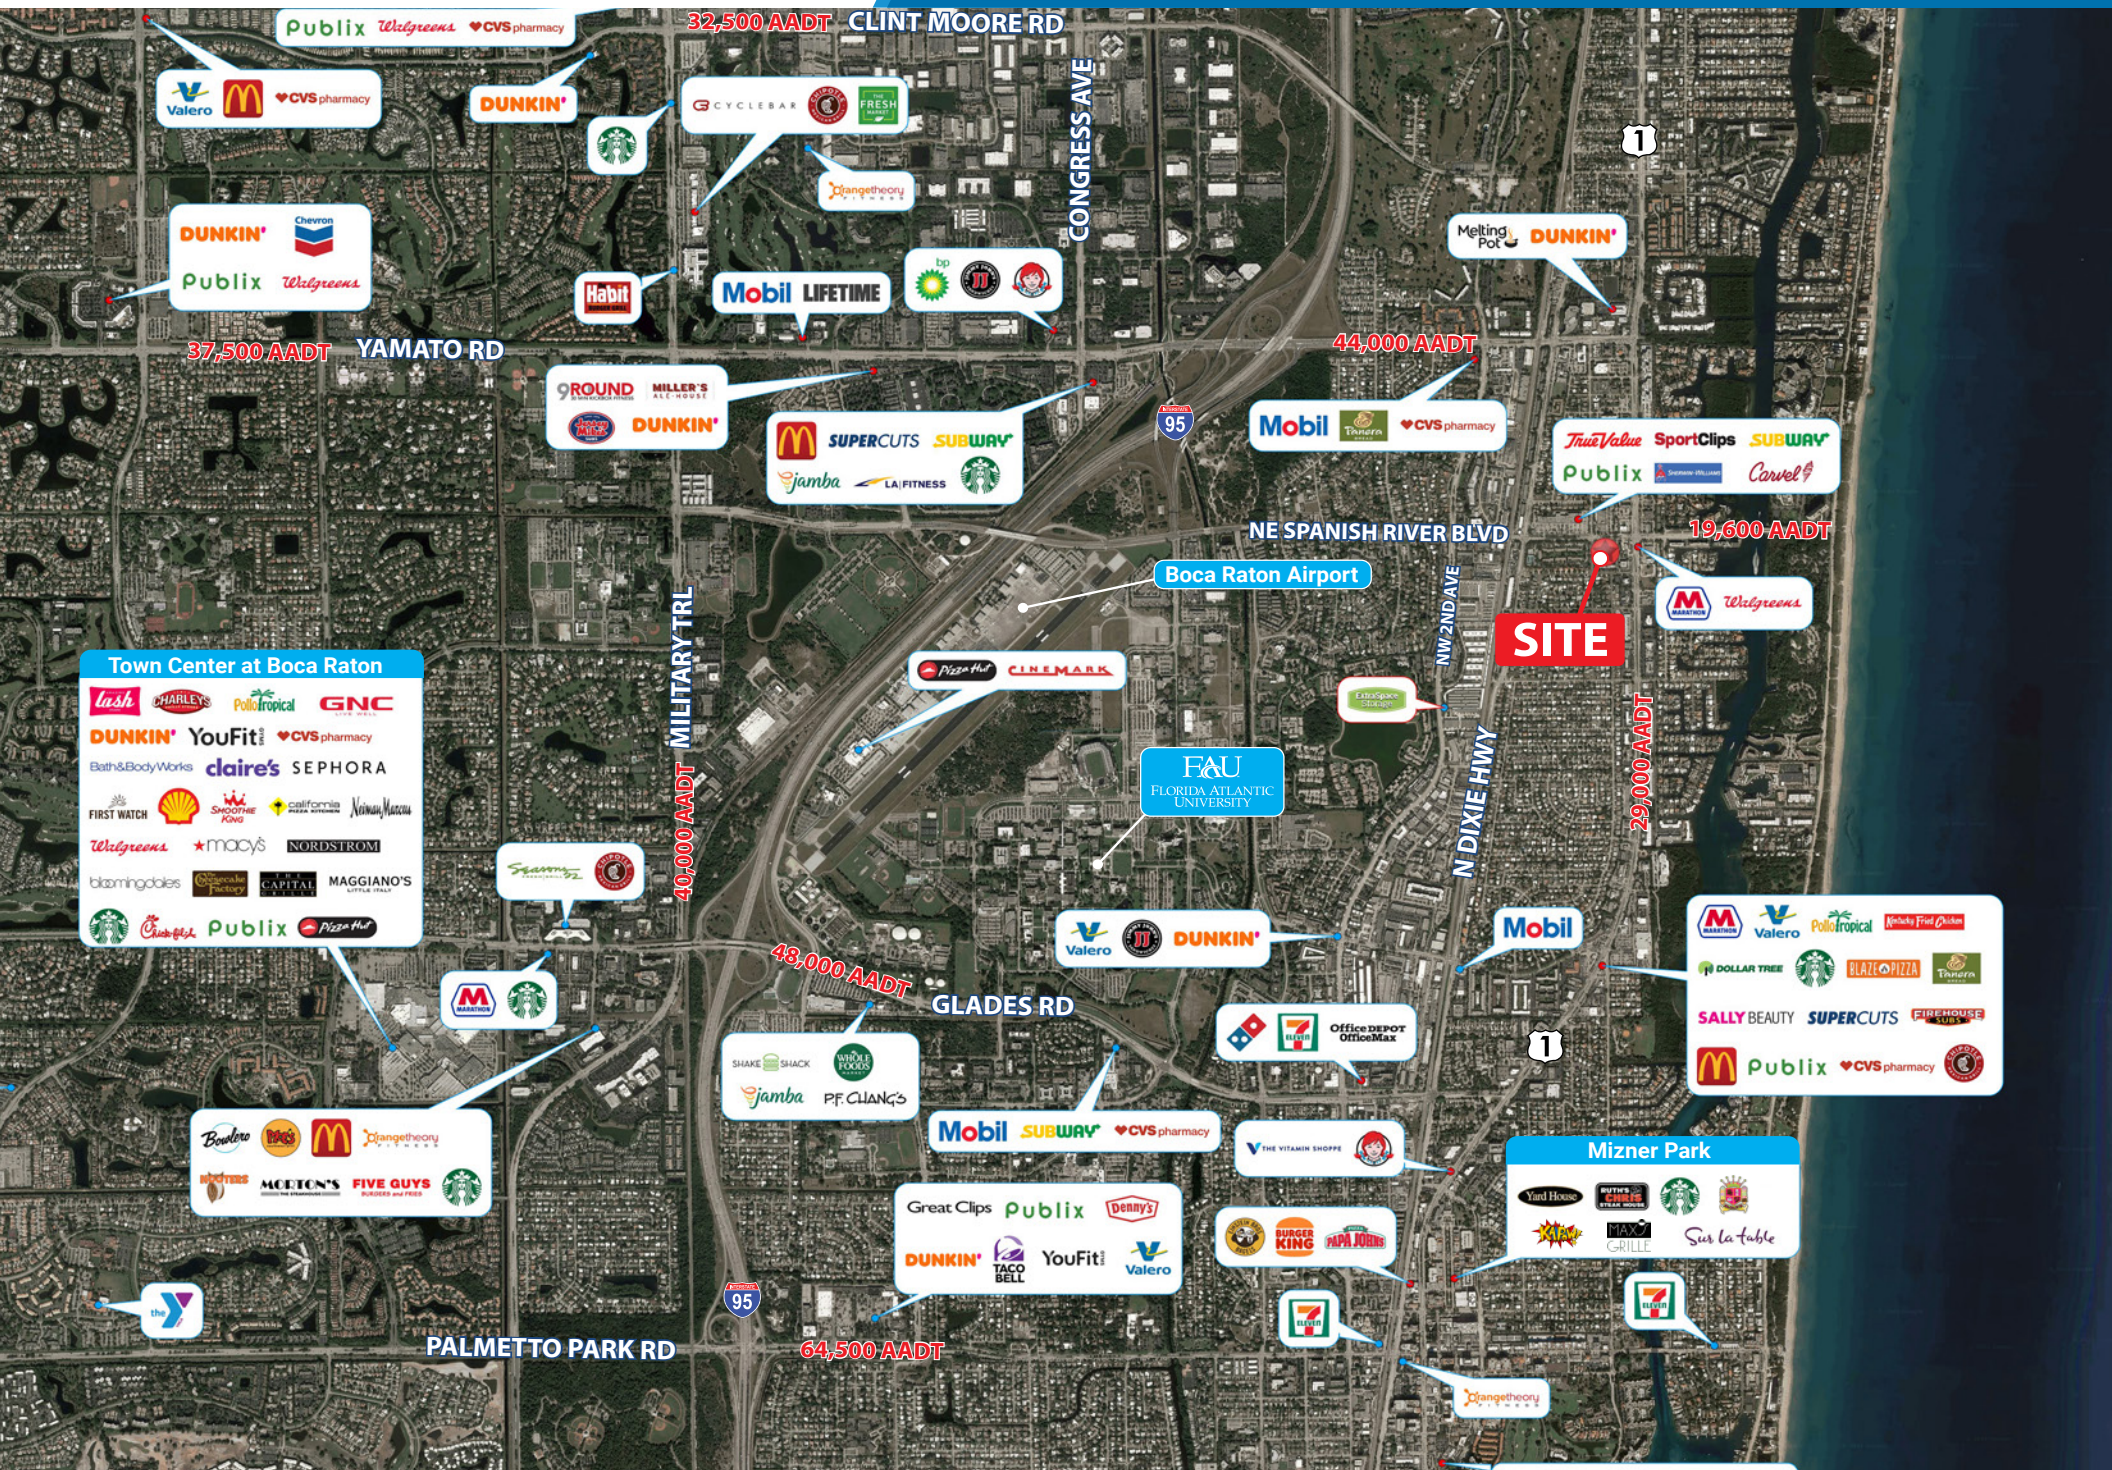

32,500 AADT CLINT MOORE RD

CONGRESS AVE

1

37,500 AADT YAMATO RD

44,000 AADT

95

NE SPANISH RIVER BLVD

19,600 AADT

Boca Raton Airport

NW 2ND AVE

N DIXIE HWY

SITE

29,000 AADT

40,000 AADT MILITARY TRL

48,000 AADT

GLADES RD

FAU
FLORIDA ATLANTIC
UNIVERSITY

Town Center at Boca Raton

- lash CHARLEY'S Pollo Tropical GNC
- DUNKIN' YouFit CVS pharmacy
- Bath & Body Works claires SEPHORA
- FIRST WATCH Shell Smoother Kona California Pizza Kitchen Naiman Maruca
- Walgreens macy's NORDSTROM
- bloomingsdales Michaels Factory CAPITAL MAGGIANO'S
- Starbucks Chick-fil-A Publix Pizza Hut

Mizner Park

- Yard House BUTTS STEAK HOUSE Starbucks
- GRILLE Suis la table

PALMETTO PARK RD

64,500 AADT

95

1