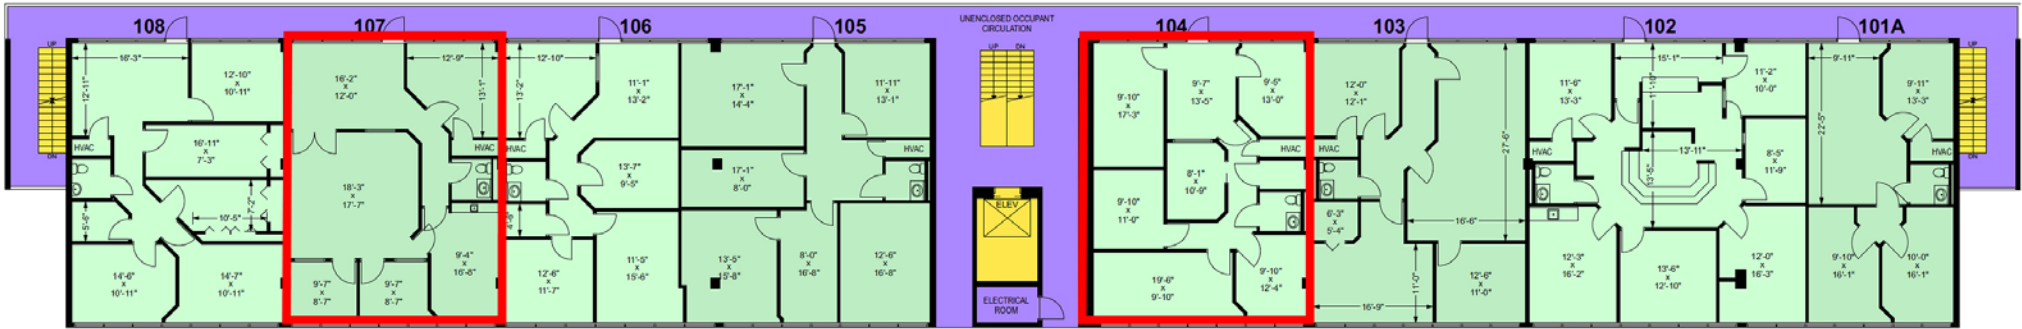

## KEY FEATURES

Under new  
ownership

Plaza will be  
going through  
extensive  
renovations

6 per 1000  
Parking Ratio

24/7  
Elevator Access

**1ST FLOOR**

**2ND FLOOR**

AVAILABLE UNITS

SUITE #	TOTAL SF
104	1,495
107	1,489
201	1,455

SUITE #	TOTAL SF
202	1,496
201-202	2,951

32,500 AADT CLINT MOORE RD

CONGRESS AVE

1

37,500 AADT YAMATO RD

44,000 AADT

95