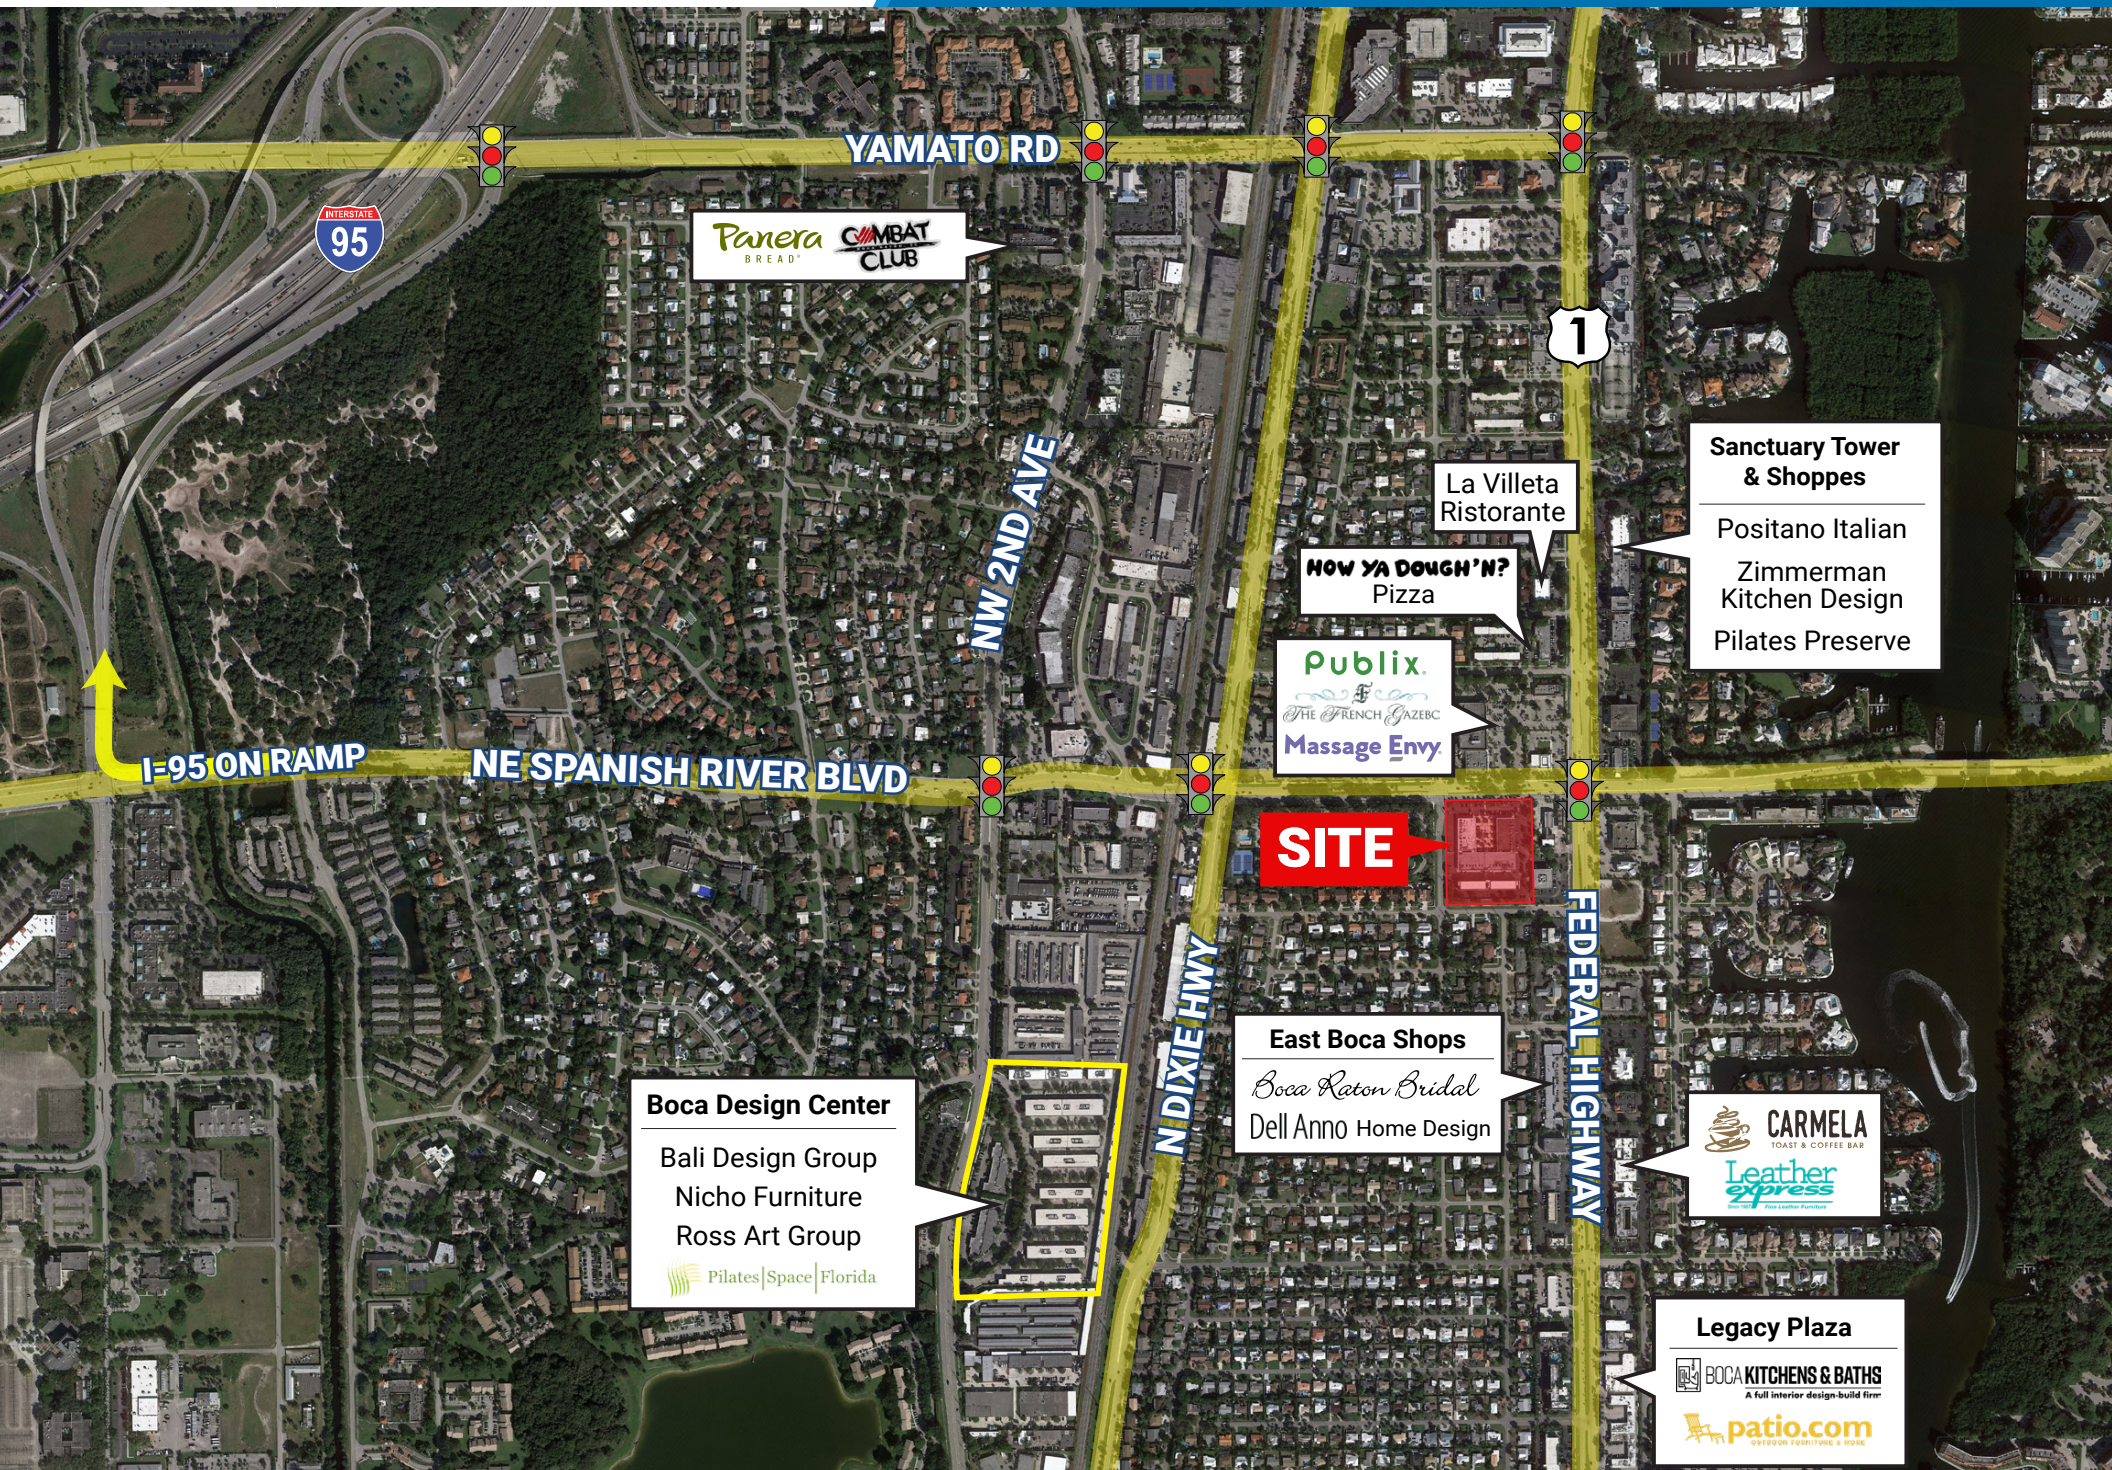

**Mizner Park**

- Yard House BUTTS STEAK HOUSE Starbucks
- GRILLE Suis la table

PALMETTO PARK RD

64,500 AADT

95

1

INTERSTATE  
95

YAMATO RD