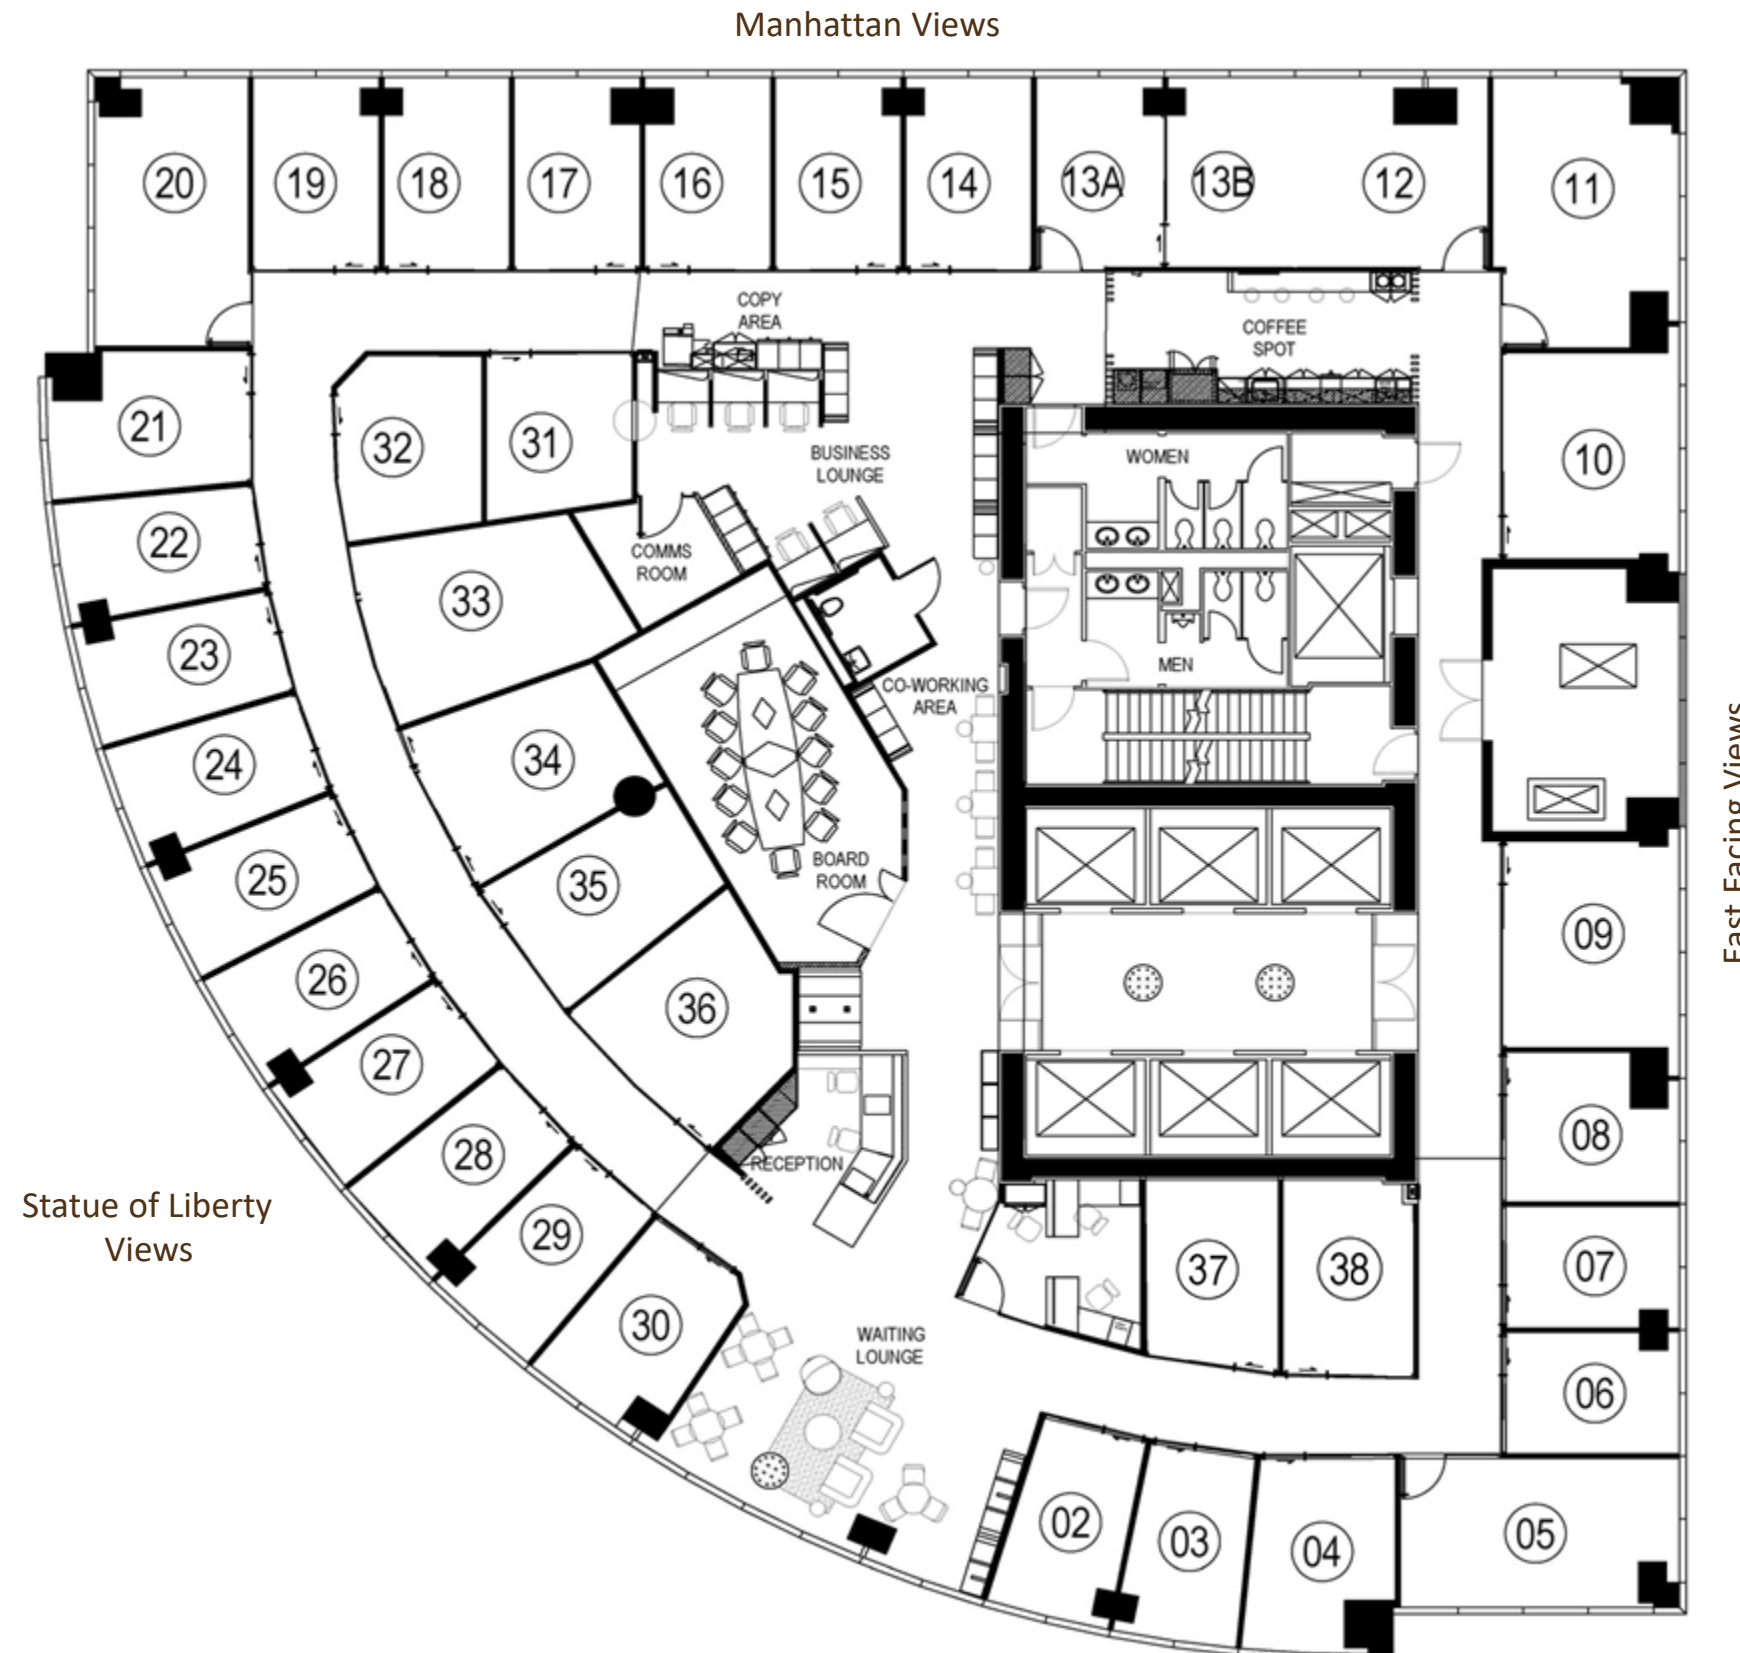

17 State Street

The **BEST** flexible workspace in the world; aesthetics, WiFi security, location, community.

- ✓ Constructed in 1988, standing 42 stories high.
- ✓ Convenient walk to Stone Street- one of the best places to eat and drink in the Financial District.
- ✓ The South Ferry Shuttle is minutes away with stunning views of Lower Manhattan, Statue of Liberty, Ellis Island and more
- ✓ Bowling Green in walking distance & Battery Park across the street
- ✓ Unbeatable Coworking spaces - hot desk & dedicated desk - and Virtual Offices
- ✓ Impressive boardrooms, meeting rooms, exclusive pantry

40th Floor

Floor Plan

Fully furnished Private Office options available from 1 – 8+ people.

Capacity	Square Feet	Monthly Rate Range
1 – 2 Person	50 – 100 sq. ft.	\$2,000 – 2,500/month
3 – 4 Person	101 – 150 sq. ft.	\$2,500 – 4,000/month
5 – 6 Person	151 – 240 sq. ft.	\$4,000 – 6,000/month
7 – 8+ Person	240+ sq. ft.	UPON REQUEST