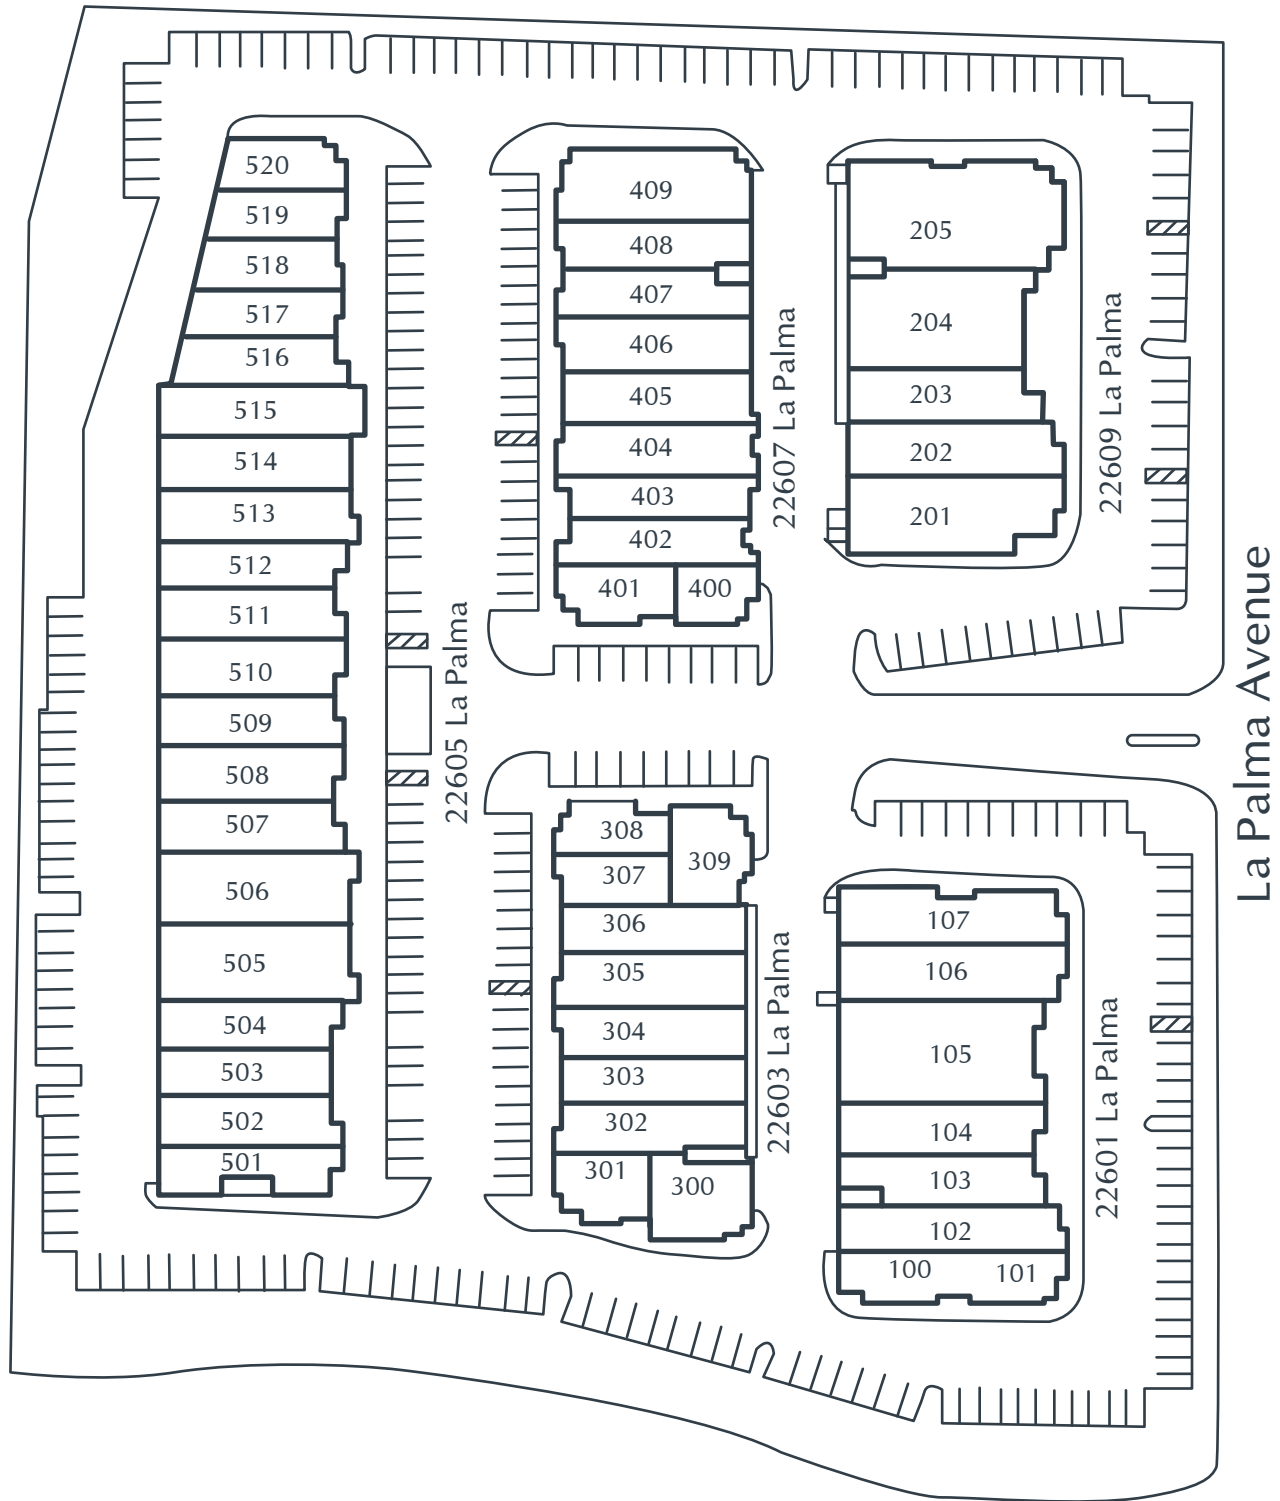

NORTH POINTE BUSINESS CENTER

La Palma Avenue

Yorba Linda, CA

CONTACT INFORMATION:

All rates, terms, floor plans and building facts subject to change without notice.

ec 12.9.15

Lisa Palomino - Senior Leasing Director/Property Manager
Phone: 714.257.7450
Mobile: 714.732.3198
e-mail: lpalomino@olenproperties.com