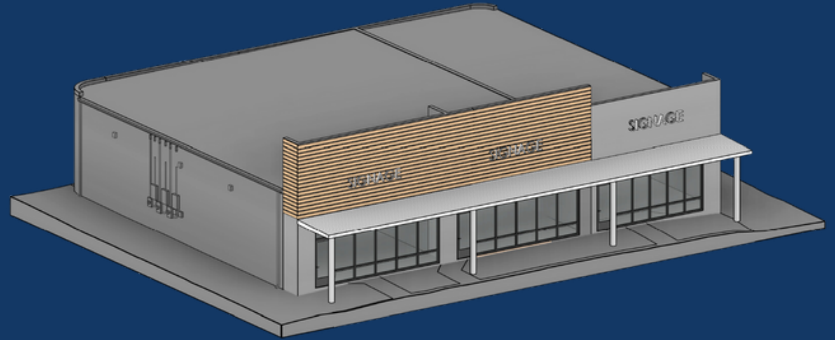

1915 Old Trolley

1915 Old Trolley Rd.

Summerville, SC 29485

Property Details

- This property is located on busy Old Trolley Road. This retail corridor is the ideal position for any local or national tenant looking to expand to the area.
- This property is currently undergoing a major facade renovation. Expected to be complete 6/2024

Unit Details

- Three units available
- Suite A, ±1,420 SF
- Suite B, ±1,403 SF
- Suite C, ±1,335 SF
- Contact Broker for rates

Contact

EDEN MCKOY
843-312-0898
EMCKOY@SOUTHCOASTCENTERS.COM

The information set forth in this flyer does not constitute any representation or warranty by South Coast Centers or the property owner regarding the property. You should conduct a careful, independent investigation to verify the accuracy of all information set forth herein. Any reliance on such information is solely at your own risk.