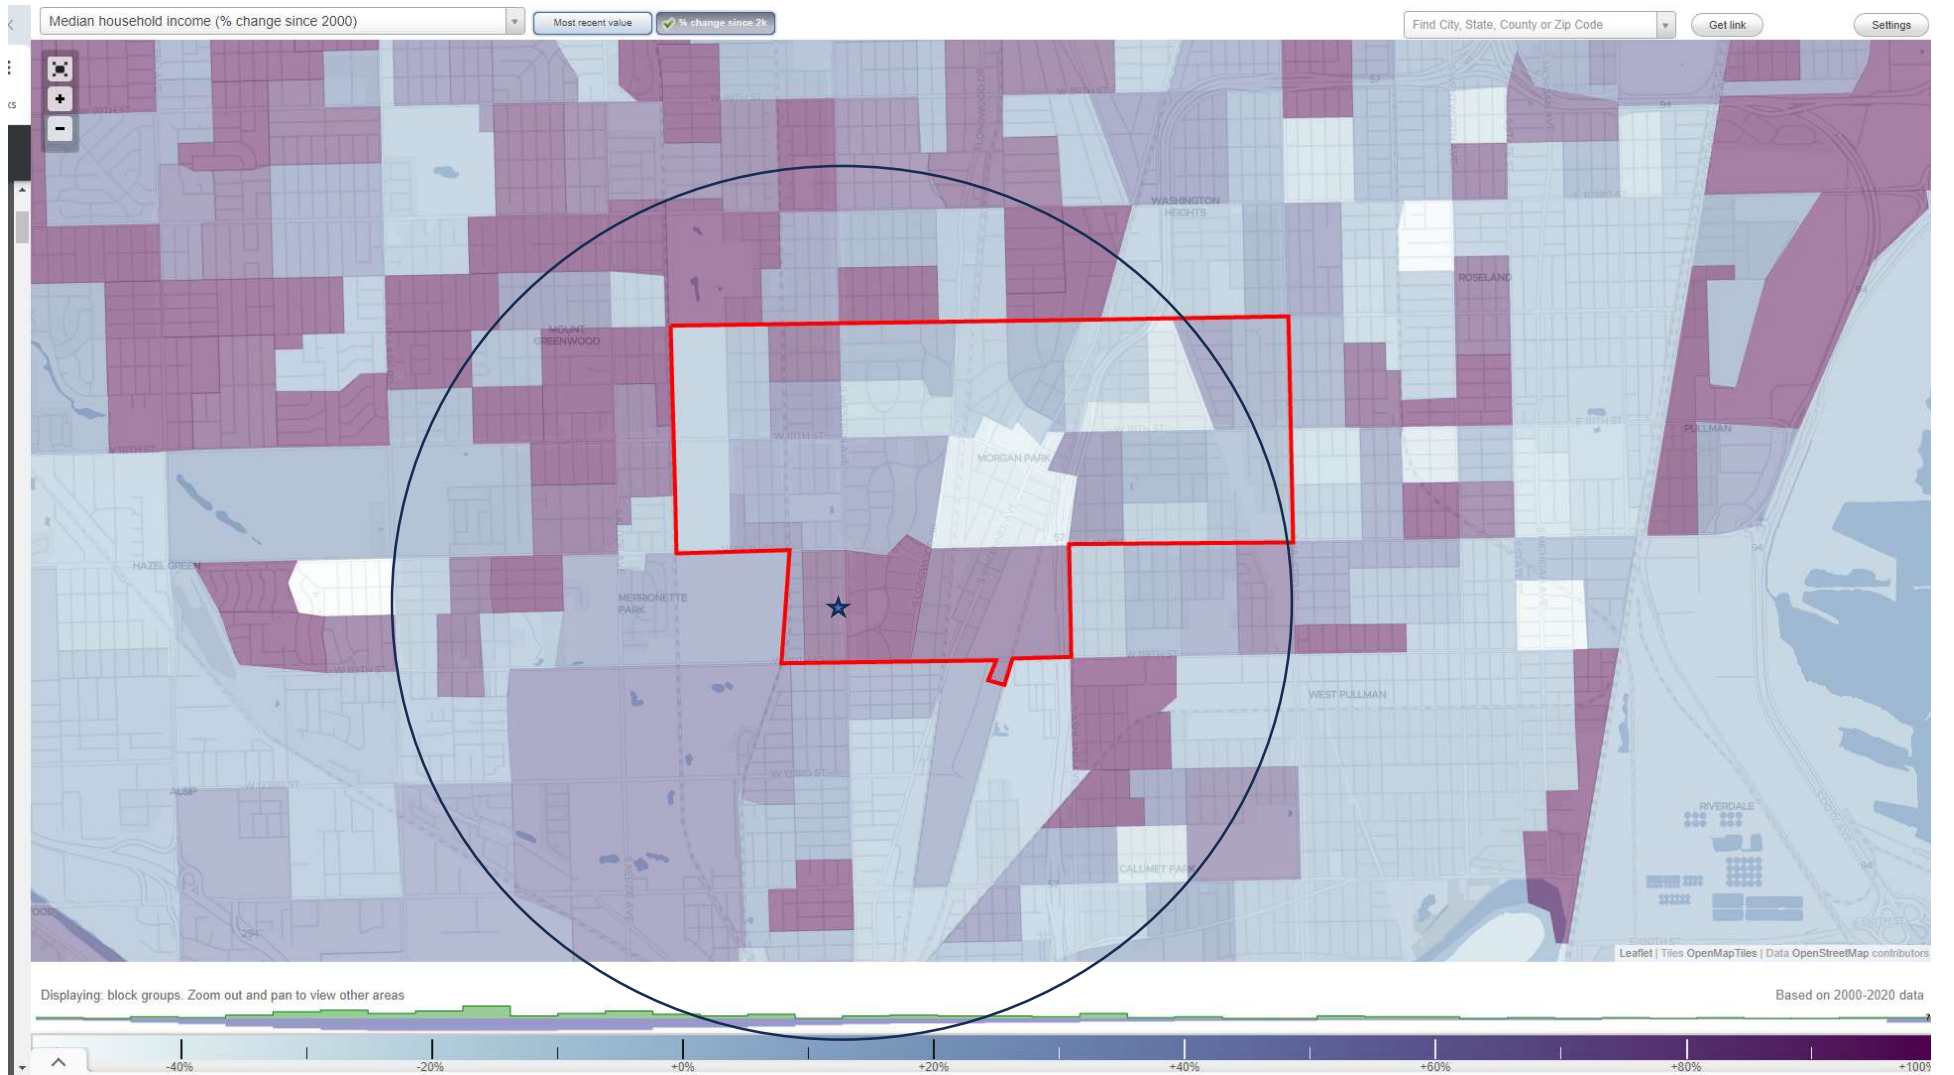

11700 S. Western Ave – 2020 Demographic Data: Morgan Park Neighborhood Boundary (in red) / 2-Mile Radius / By Census Block Group

Population: 7,747 people per square mile