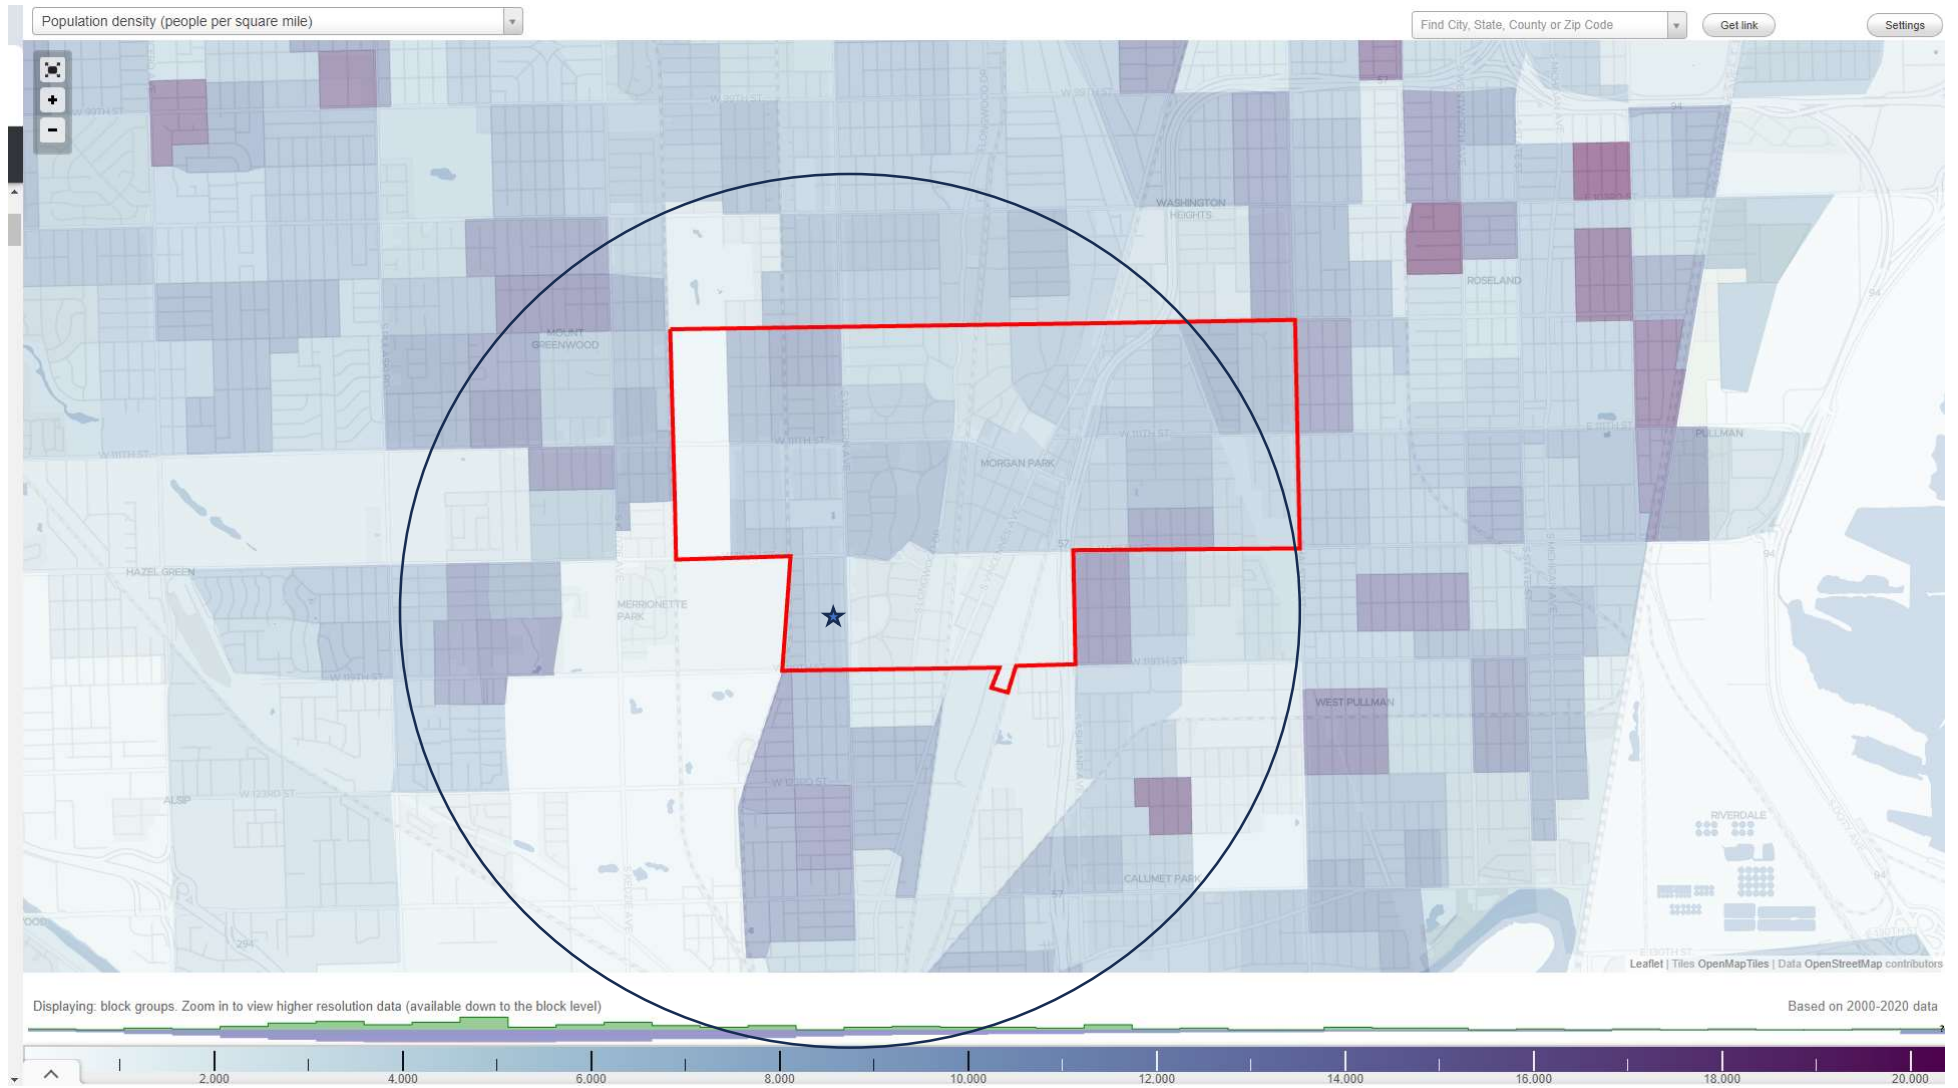

11700 S. Western Ave – 2020 Demographic Data: Morgan Park Neighborhood Boundary (in red) / 2-Mile Radius / By Census Block Group

Population: 7,747 people per square mile