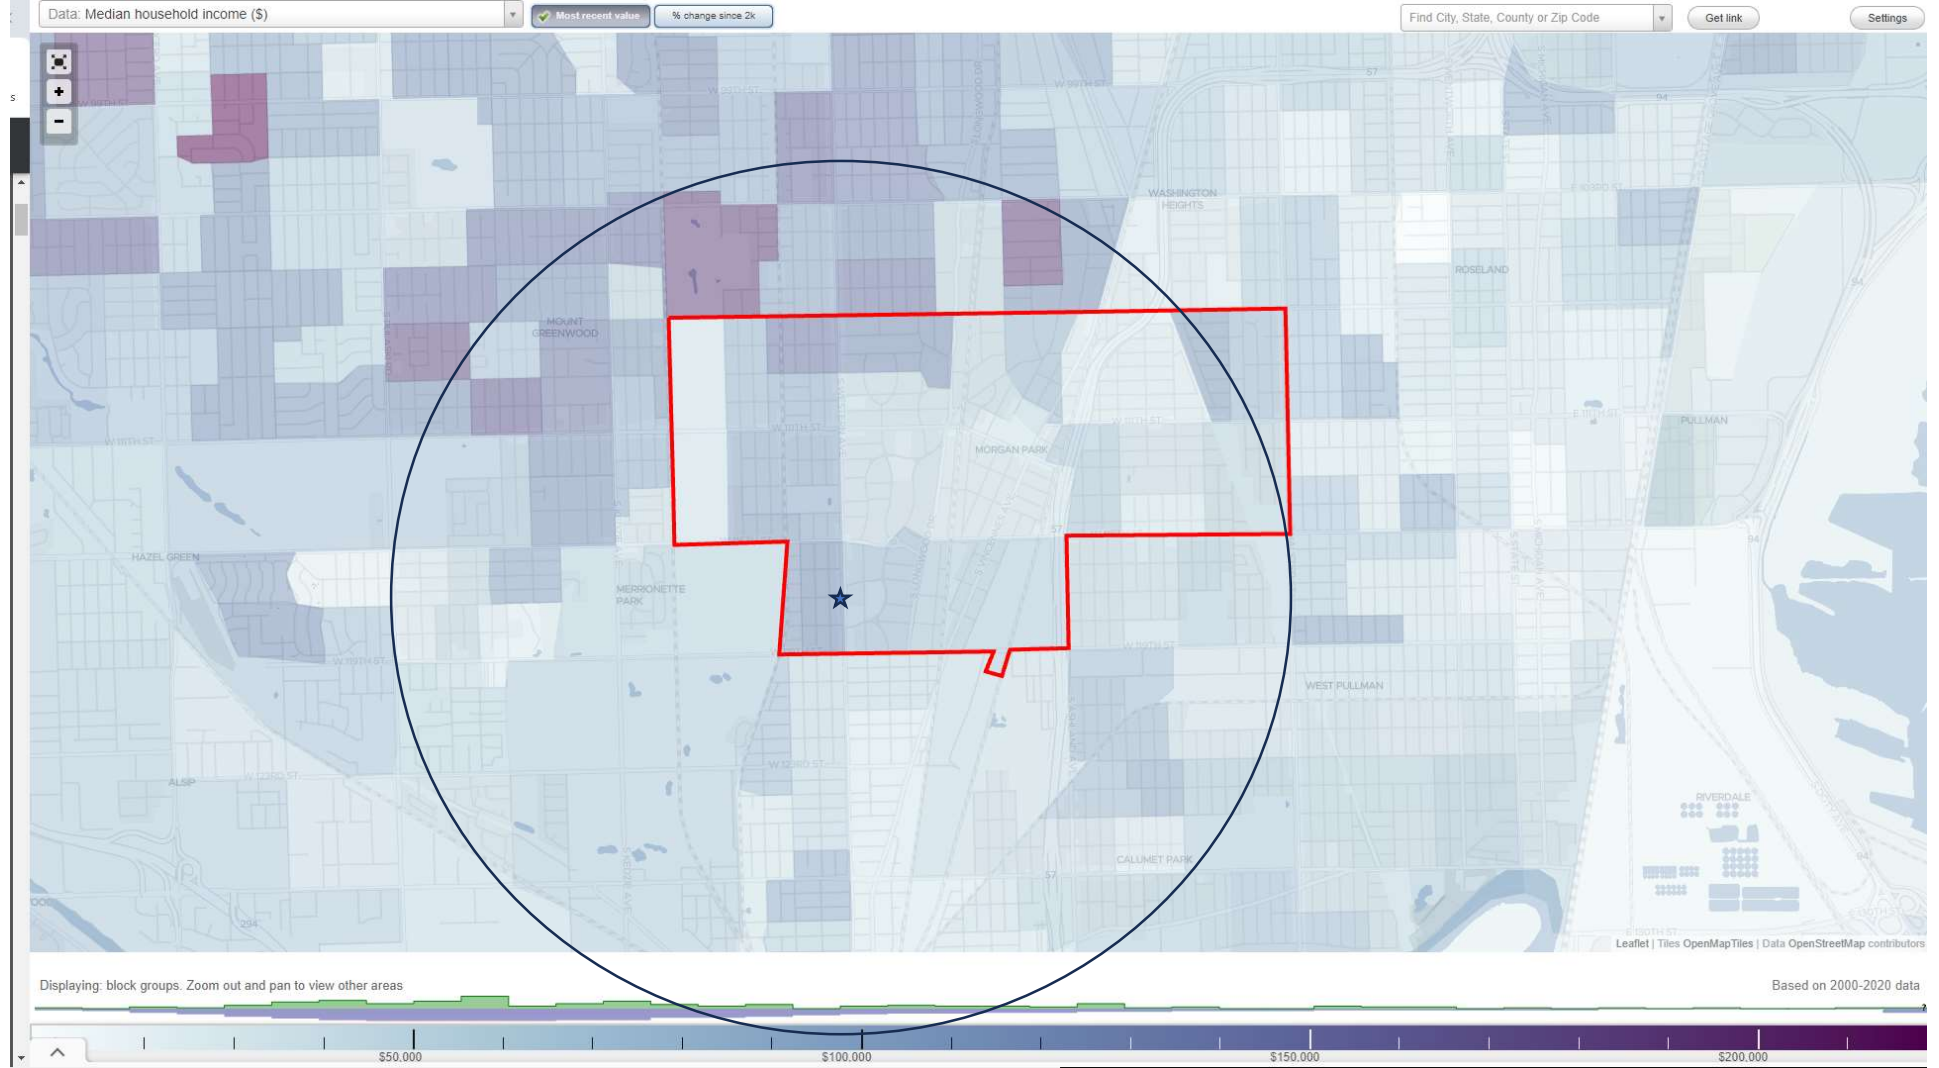

11700 S. Western Ave – 2020 Demographic Data: Morgan Park Neighborhood Boundary (in red) / 2-Mile Radius / By Census Block Group

Population: 7,747 people per square mile