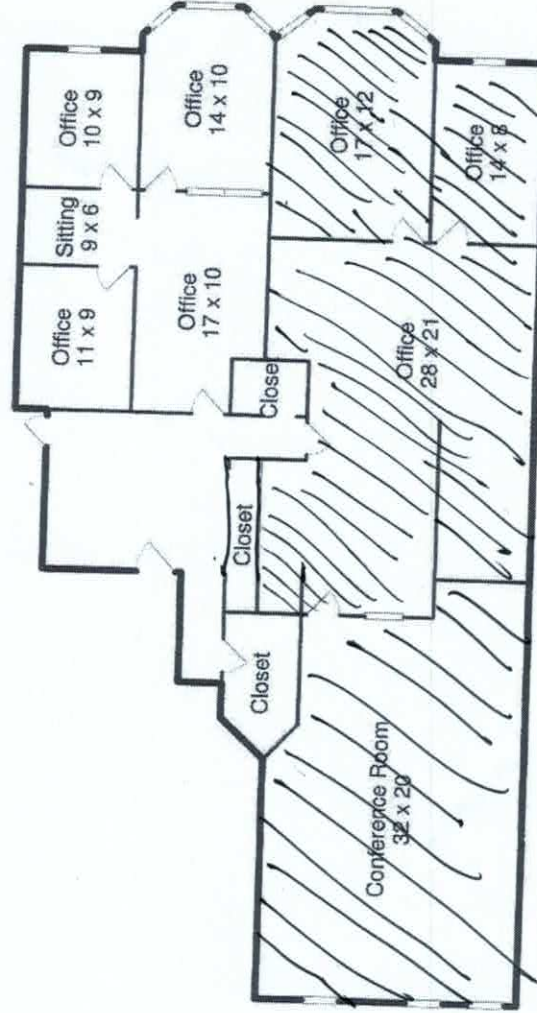

Suit 206 (1242 sq. ft.)

Suite 200 (1319 sq. ft.)

Lobby (588 sq. ft.)

Suite 210 (2274 sq. ft.)

Shaded was area of interest of ~1500 sq. ft.

1515 E 52nd PI
Vis-Home© 2007
 Floor plan by
 Measurements may not be 100% accurate.
 Floor plans are provided for convenience only.
 Rooms sizes are not used to calculate area.