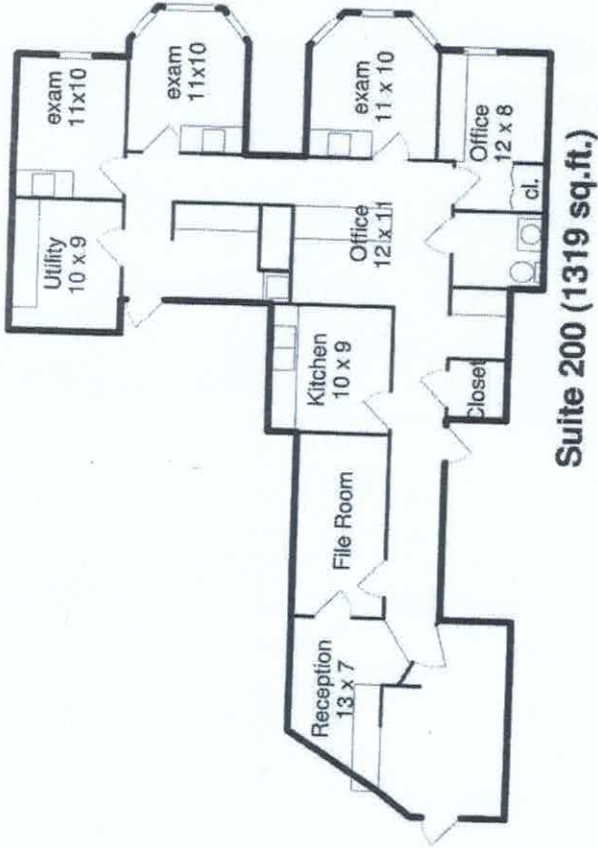

Suit 206 (1242 sq. ft.)

Suite 200 (1319 sq. ft.)

Lobby (588 sq. ft.)

Suite 210 (2274 sq. ft.)

Shaded was area of interest of ~1500 sq. ft.

1515 E 52nd PI
Vis-Home© 2007
 Floor plan by
 Measurements may not be 100% accurate.
 Floor plans are provided for convenience only.
 Rooms sizes are not used to calculate area.