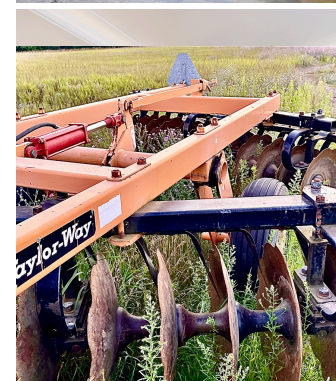

**SEPTIC PUMPING BUSINESS
HIGHLY PROFITABLE**

**SALE PRICE
$825,000**

Property Features

- Move in Ready
- Full Basement
- Expand Property Usage
- Large Parking Area
- RV Pad
- Close to Main Roads/HWY
- Generate Additional Income
- Close to Town

Benefits of Ownership

Opportunity for Immediate Income

Includes everything to start operating on Day One Equipment, Clients, Housing

Limitless Growth Potential

Expand the service area, increase customers, offer other services.

Location

The business is located in one of the most desirable places to live in Michigan.

Reliable & Recurring Revenue
Flexible Schedule
High Demand