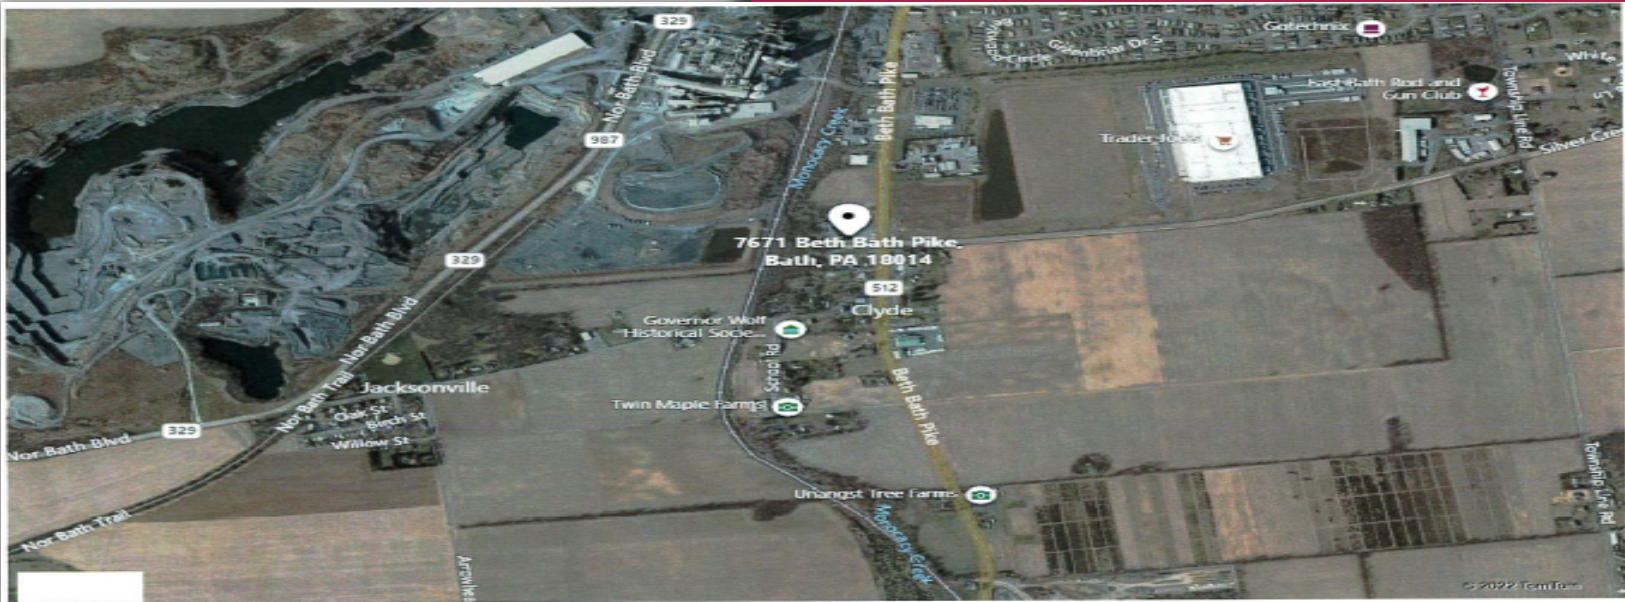

Commercial, Industrial & Retail Real Estate

FOR LEASE | INDUSTRIAL

7661 - 7671 BETH BATH PIKE | BATH, PA

For more information, please contact

Chip Miers

610.295.6611

cmiers@Markwardgroup.com

Ann Kline