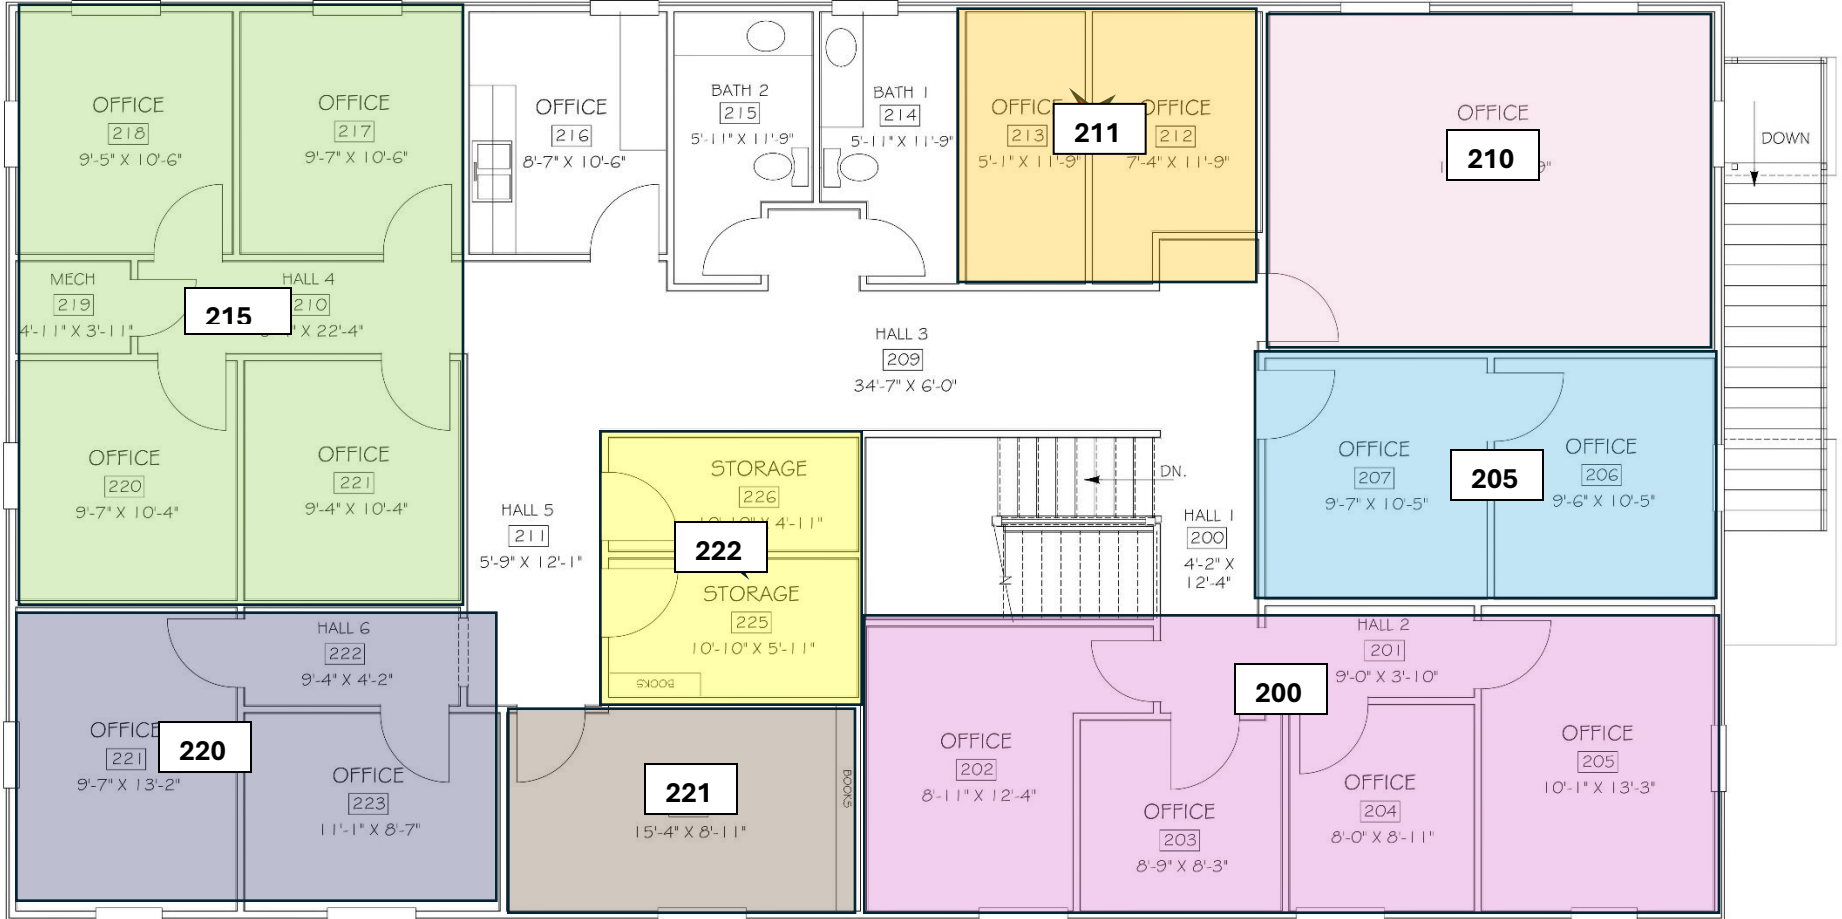

Suite SF
100-503sf
105 -239sf
110-1043sf
111- Conf.
112- 119sf
120 – 756sf

FIRST FLOOR PLAN
 SCALE: 1/4" = 1'-0" When Printed on 24X36 Paper

Suite SF
200 – 515sf
205 – 221sf
210 – 312sf
211 – 155sf
215 – 529sf
220 – 295sf
221 – Conf.
222 – 132sf

SECOND FLOOR PLAN

SCALE: 1/4" = 1'-0" When Printed on 24X36 Paper