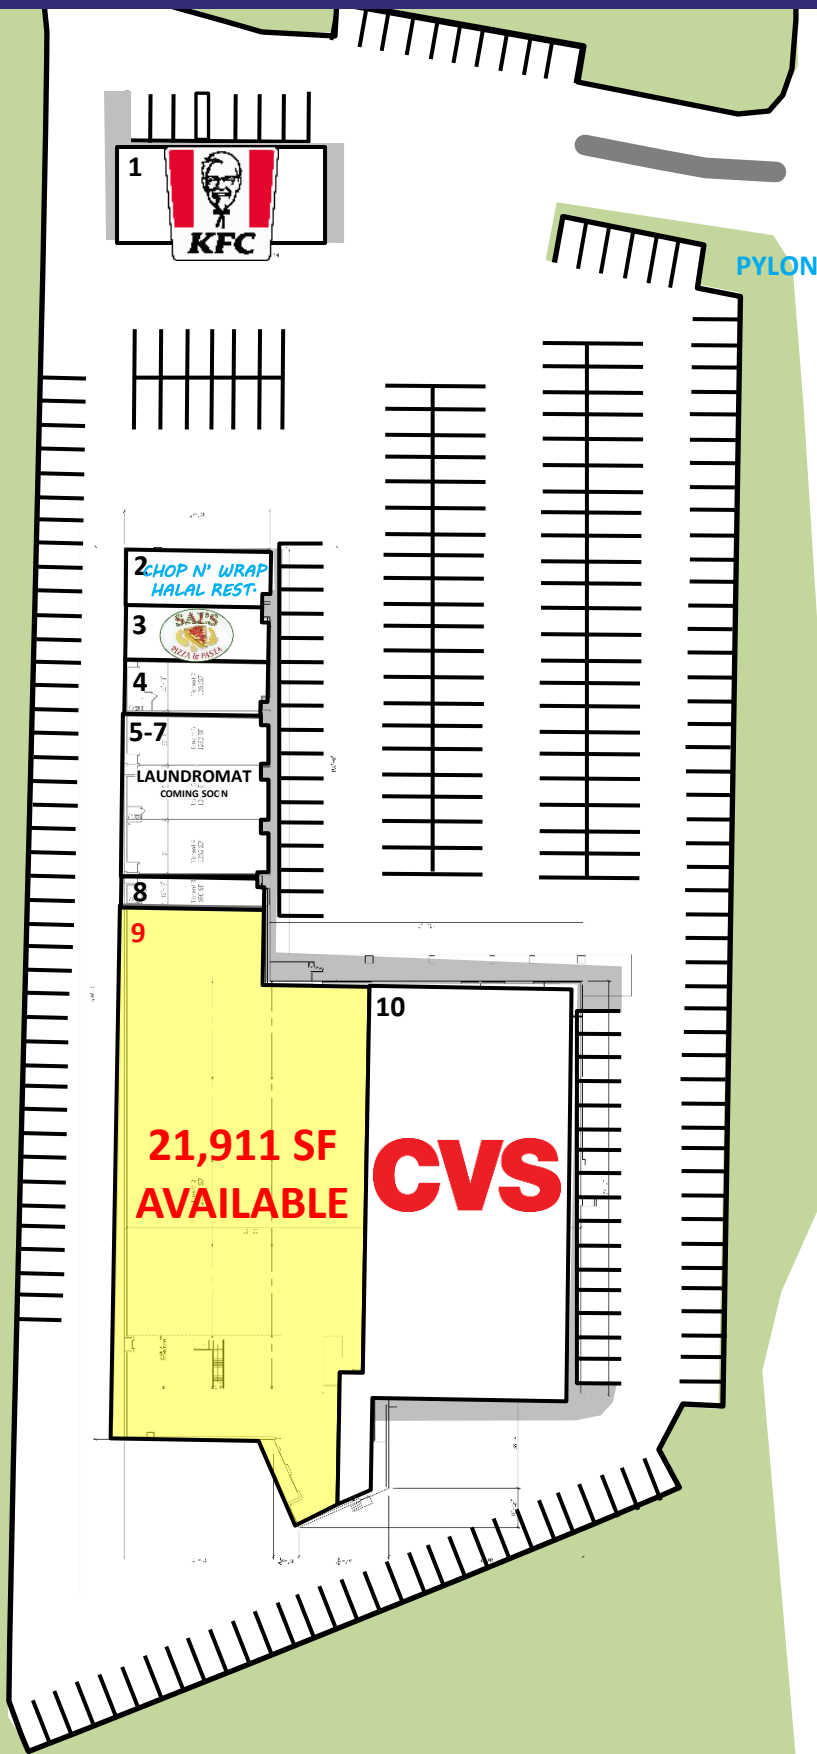

Carmel, NY

RETAIL SPACE FOR LEASE

1905 Rte. 6 (Stoneleigh Ave.)

Meadow Plaza

AVAILABLE:

21,911 SF

CO-TENANTS:

CVS, KFC, Old Tyme NY Hot Dog, Laundromat (Coming Soon), Chop N' Wrap Halal Restaurant, En Vogue Hair Designers, and Sal's Pizza

Carmel, NY

1905 Rte. 6 (Stoneleigh Ave.)

Meadow Plaza

STONELEIGH AVE

PUTNAM PLAZA SHOPPING CENTER

#	TENANT	SF
1	KFC	2,600
2	CHOP N' WRAP HALAL RESTAURANT	1,166
3	SAL'S PIZZA & PASTA	1,233
4	ENVOGUE HAIR SALON	1,261
5-7	LAUNDROMAT (COMING SOON)	3,723
8	OLD TYME NY HOT DOG	690
9	AVAILABLE	21,911
10	CVS	14,600