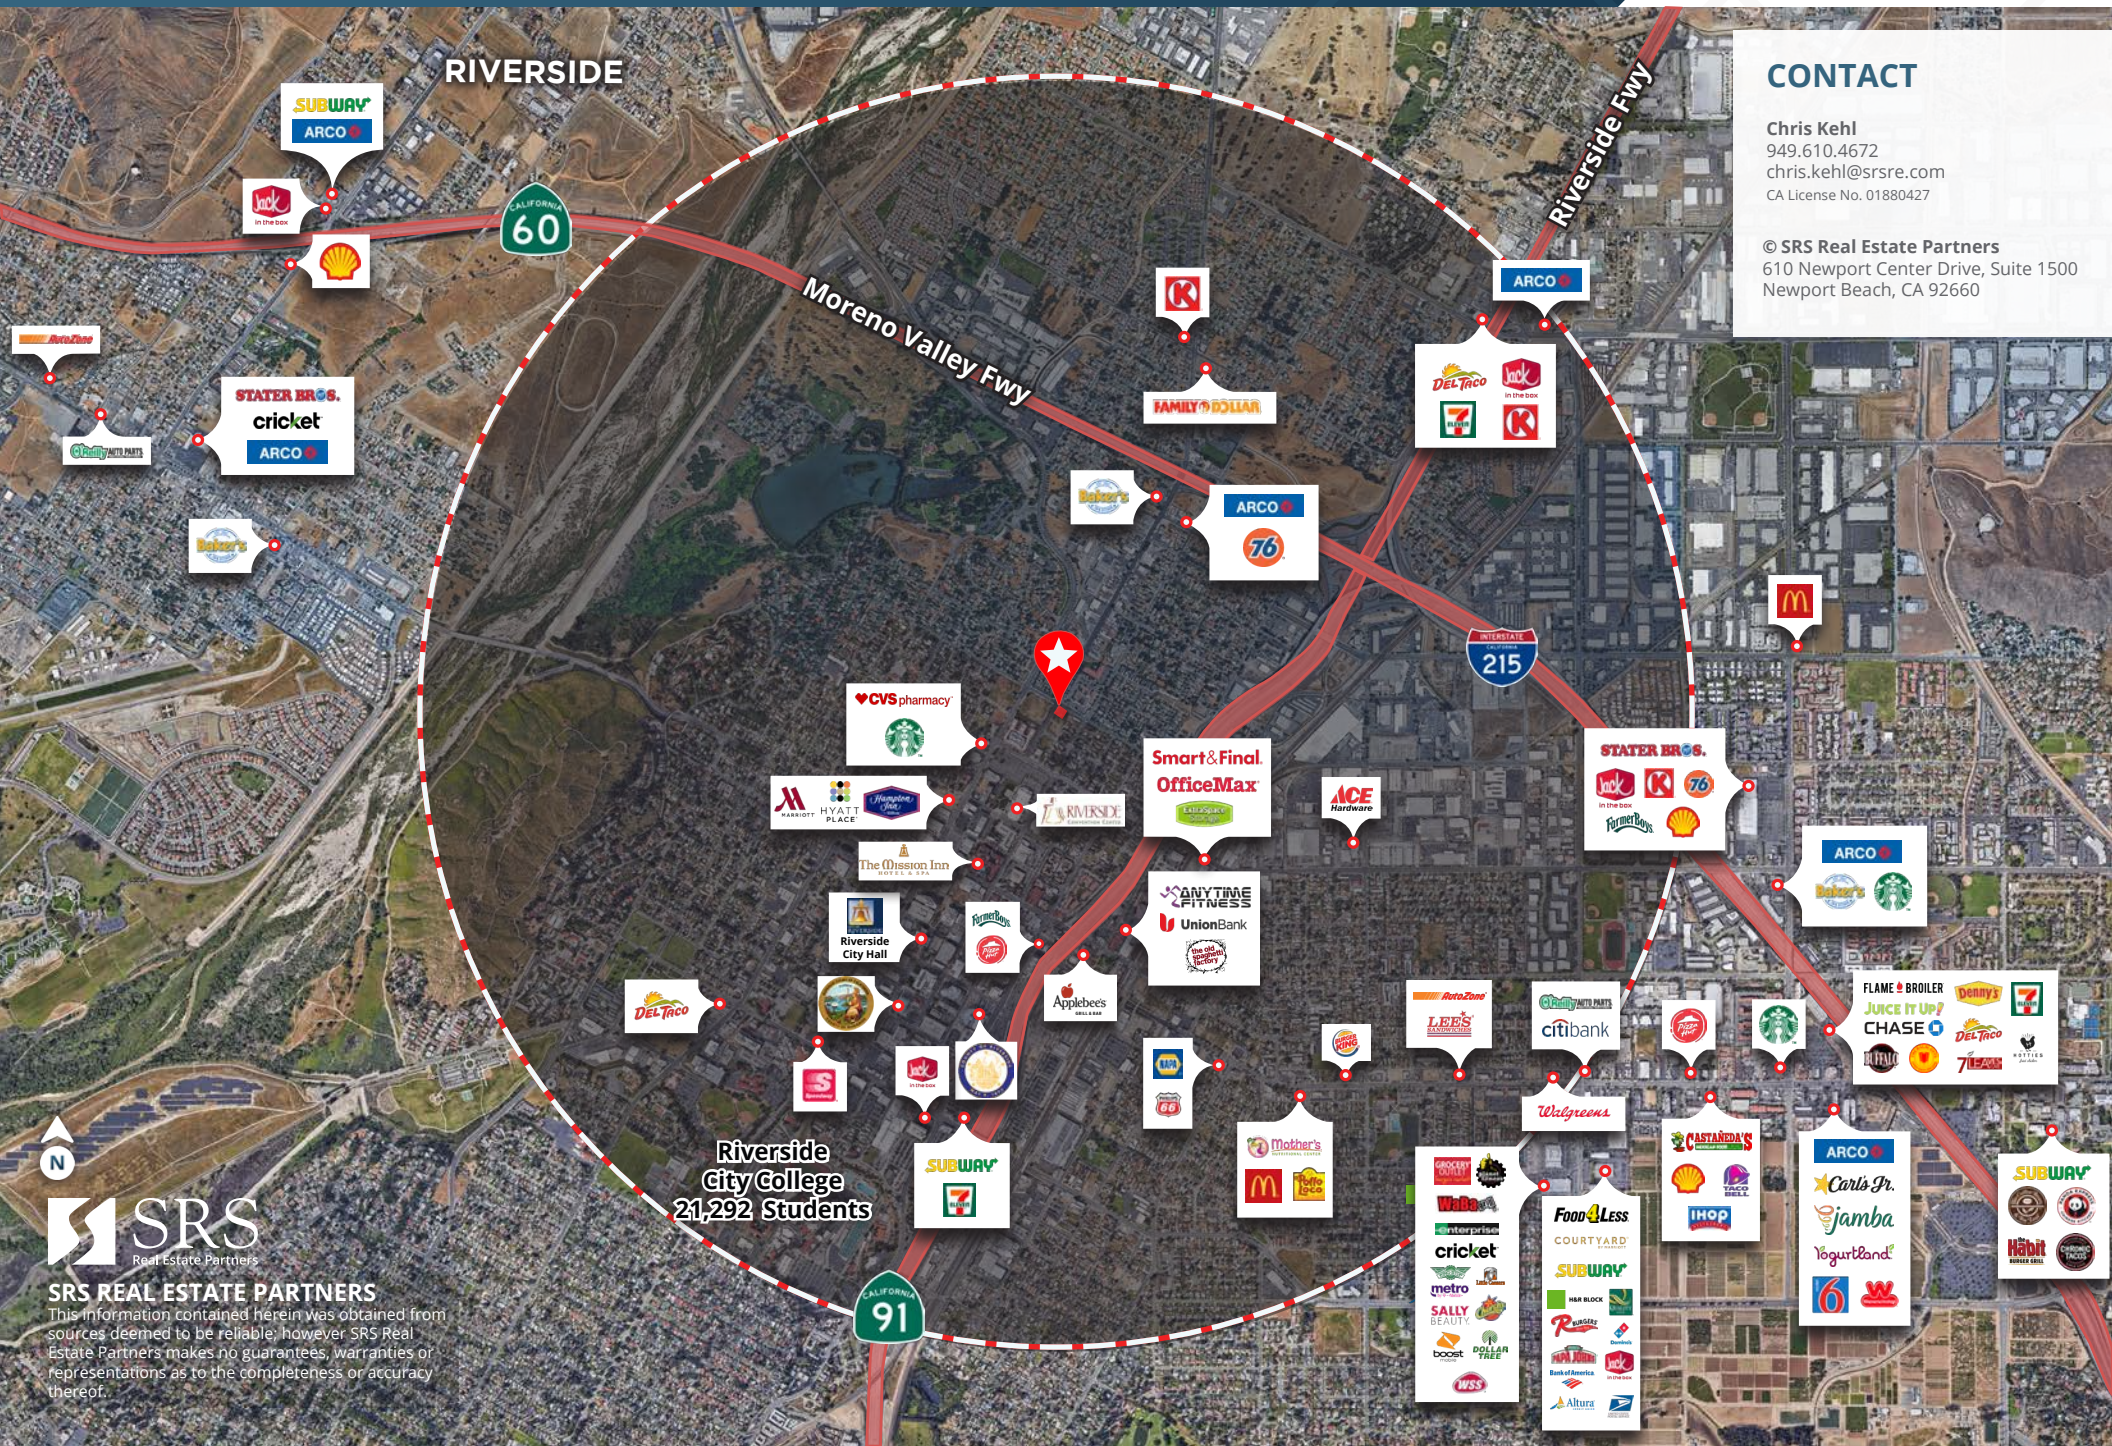

For Sale

3102 Main St, Riverside, CA

CONTACT

Chris Kehl
949.610.4672
chris.kehl@srsre.com
CA License No. 01880427

© SRS Real Estate Partners
610 Newport Center Drive, Suite 1500
Newport Beach, CA 92660

SRS REAL ESTATE PARTNERS
This information contained herein was obtained from sources deemed to be reliable; however SRS Real Estate Partners makes no guarantees, warranties or representations as to the completeness or accuracy thereof.

Riverside City College
21,292 Students