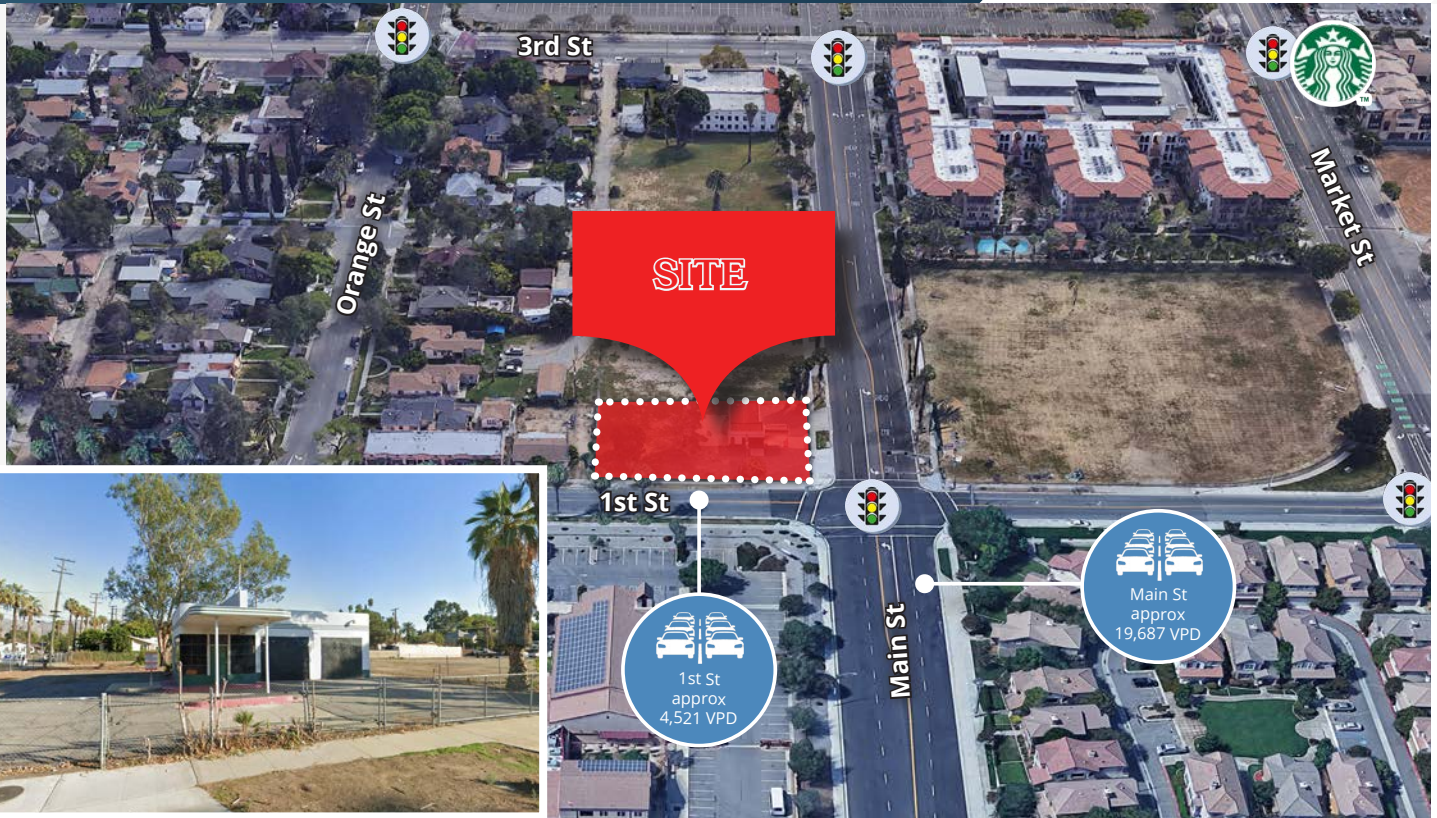

For Sale

3102 Main St | Riverside, CA 92501

Fully Entitled Restaurant Development

Rare Opportunity to take ownership of a unique and historic property in Riverside

±0.37 Acres
APN: 213-031-002

CONTACT

Chris Kehl

949.610.4672 | chris.kehl@srsre.com

CA License No. 01880427

© SRS REAL ESTATE PARTNERS

610 Newport Center Drive, Suite 1500

Newport Beach, CA 92660

DESCRIPTION

Within walking distance of:

- Riverside Convention Center (Over 170K Visitors a year).
- Mission Inn/ Festival of Lights (Over 750K Vistors a year).
- Downtown Riverside's Civic Center and Entertainment district.
- 1 mile from Riverside City College and Riverside Community Hospital.

Source: Placer.AI

For Sale

3102 Main St, Riverside, CA

Fully Entitled Restaurant Development

1,500 SF of Building
Restaurant Space

Centerpointe
Luxury Apartments
125 Units
Completed 2021

SITE
The Commons
85 Multi-Family Units

2nd St

For Sale

3102 Main St, Riverside, CA

Fully Entitled Restaurant Development

Existing Building ±1,000 SF
New Building ±500 SF

1ST STREET

MAIN STREET

For Sale