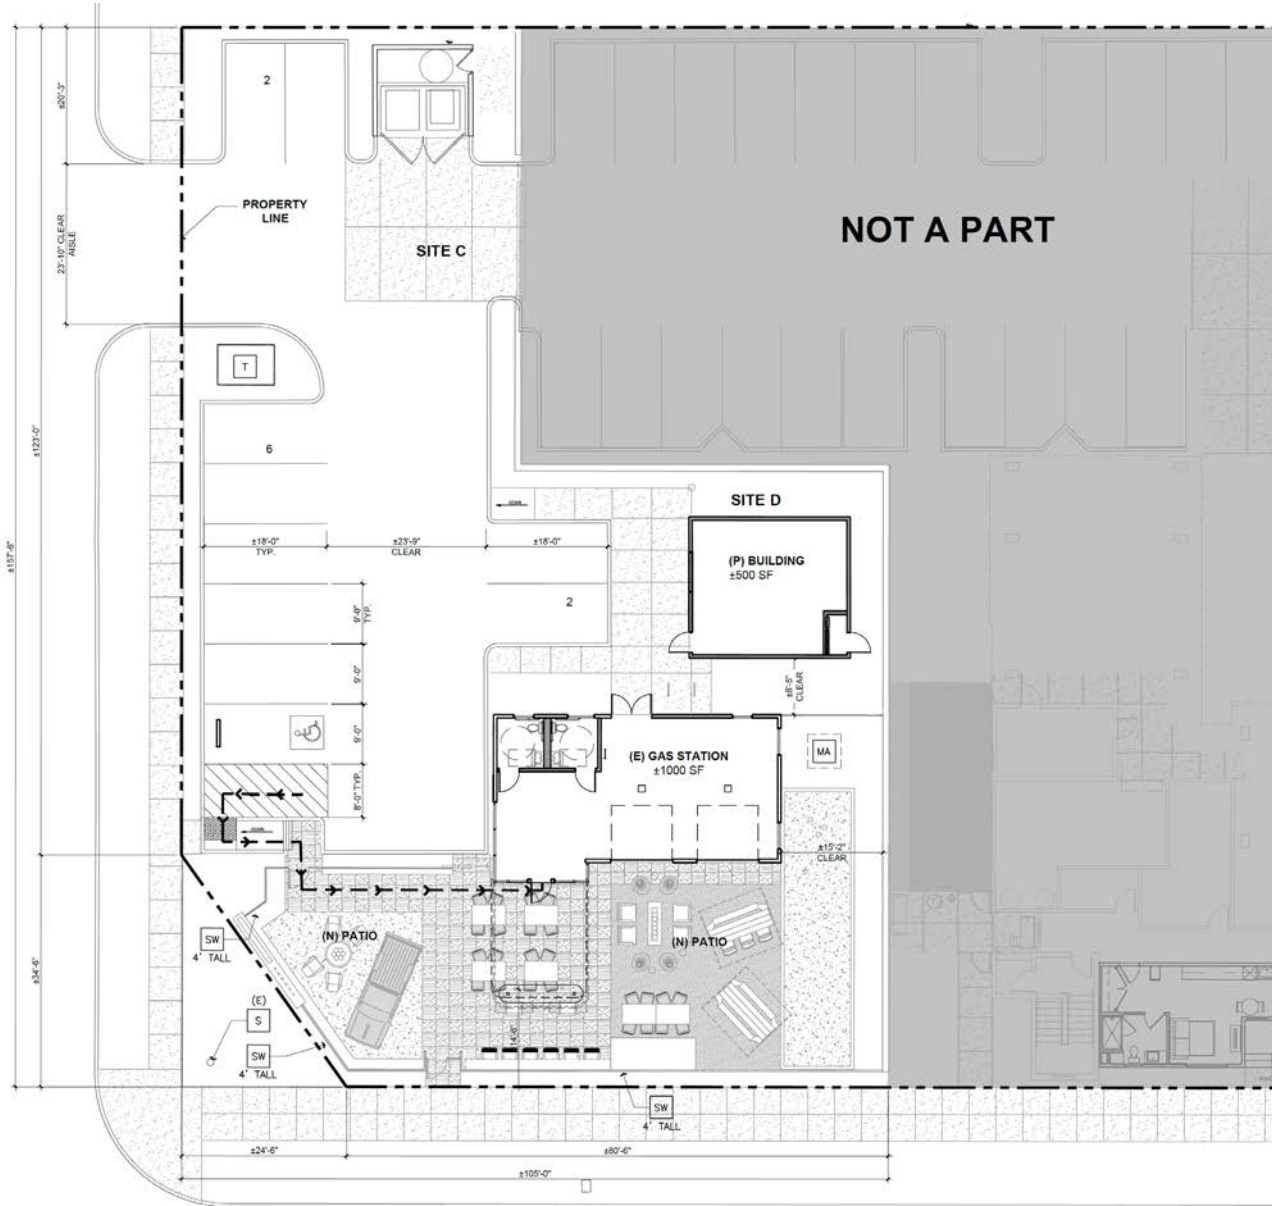

2nd St

For Sale

3102 Main St, Riverside, CA

Fully Entitled Restaurant Development

Existing Building ±1,000 SF
New Building ±500 SF

1ST STREET

MAIN STREET

For Sale