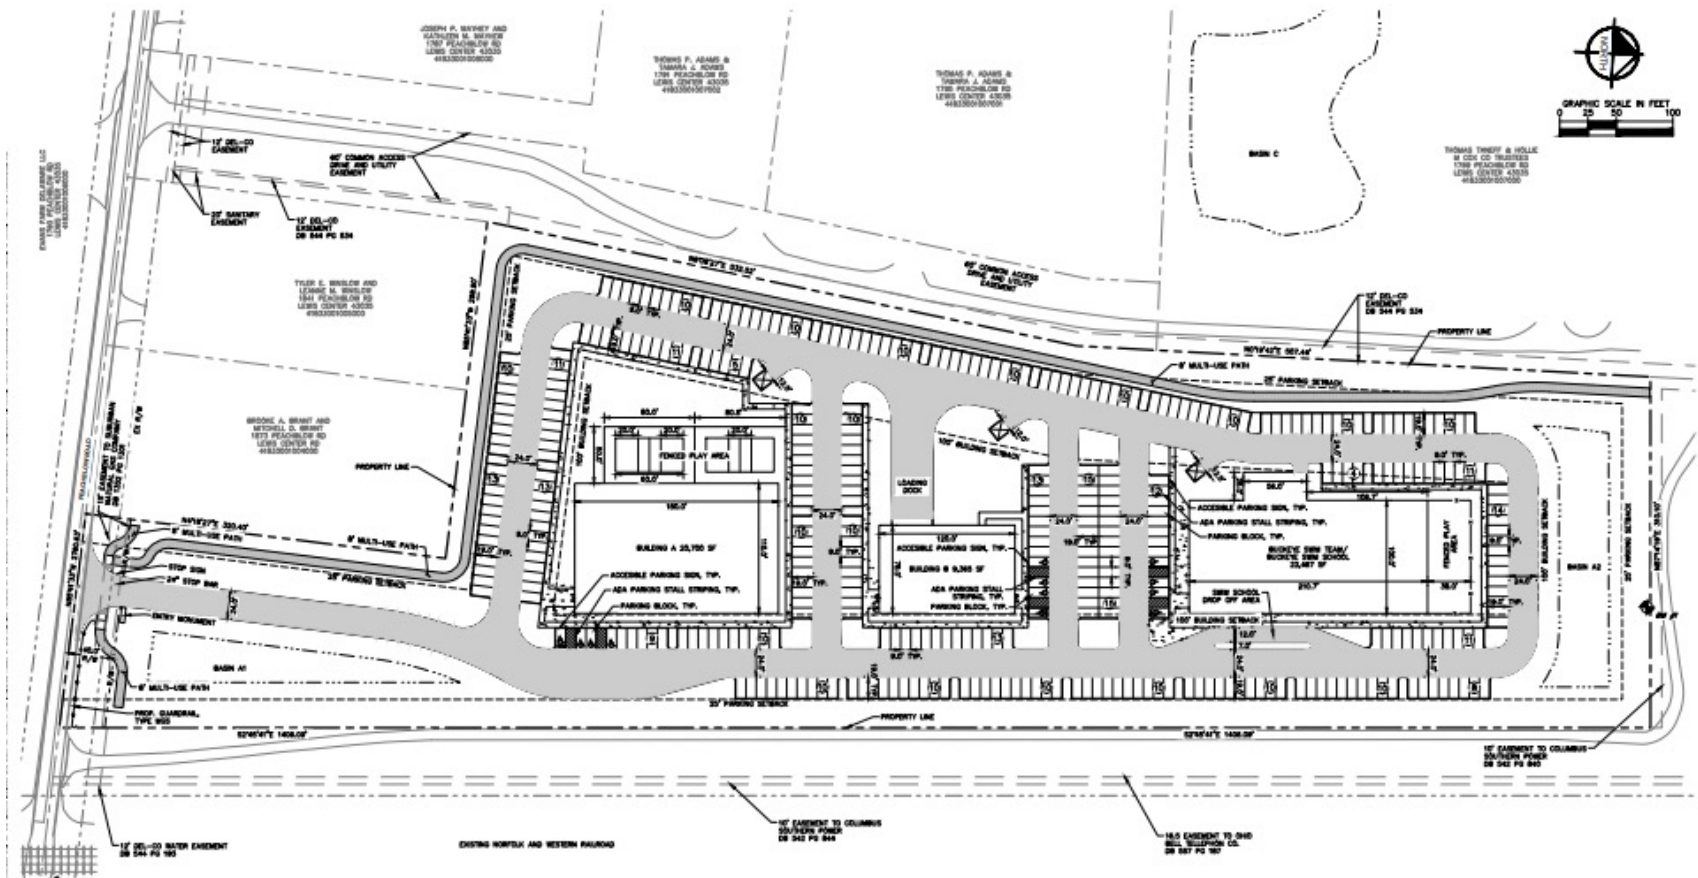

Land – Build Sites

1895 Peachblow Rd. Lewis Center Ohio

Scott Hrabcak ScottHrabcak@HannaCRE.com PH: 614-906-2225

Nick Manus NickManus@HannaCRE.com PH: 614-329-0093