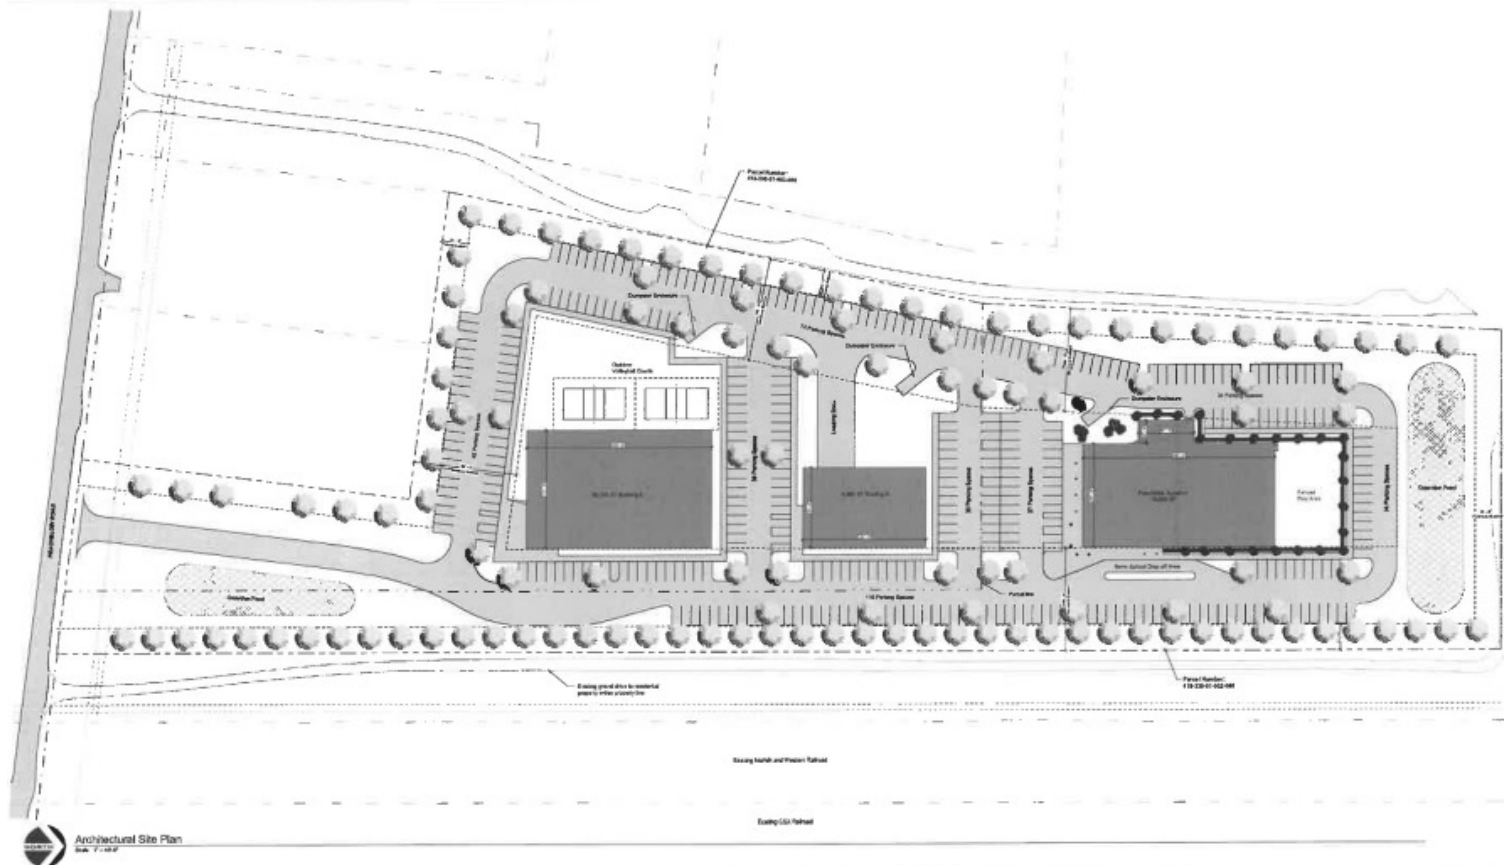

Land – Build Sites

1895 Peachblow Rd. Lewis Center Ohio

Scott Hrabcak ScottHrabcak@HannaCRE.com PH: 614-906-2225

Nick Manus NickManus@HannaCRE.com PH: 614-329-0093