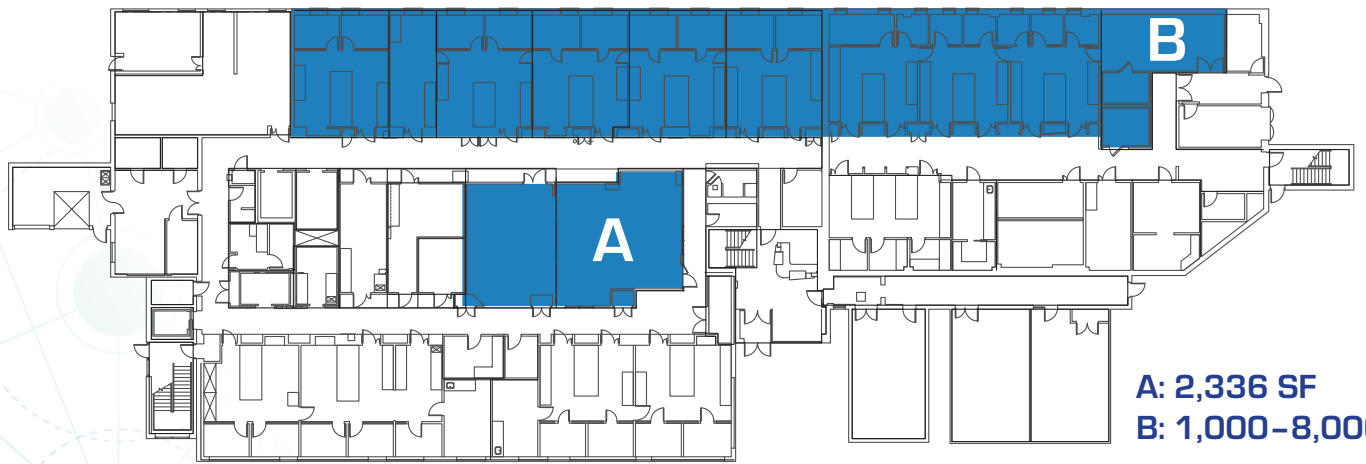

**WALDEN
SQUARE
SCIENCE
CENTER**

85

BOLTON STREET CAMBRIDGE, MA

EXISTING LAB SUITES AVAILABLE IMMEDIATELY

UP TO 16,000 SF ±

SUBDIVISIBLE TO 1,000 SF ±

- Common kitchen/lunch area
- Common conference/meeting rooms
- MWRA permit in place
- RODI water system
- Common backup power
- Centralized PH Neutralization system
- Cold/warm rooms available
- Common autoclave/glasswash available
- Robust existing lab infrastructure

FIRST FLOOR | 1,000 SF – 10,416 SF AVAILABLE

SECOND FLOOR | 5,729 SF AVAILABLE