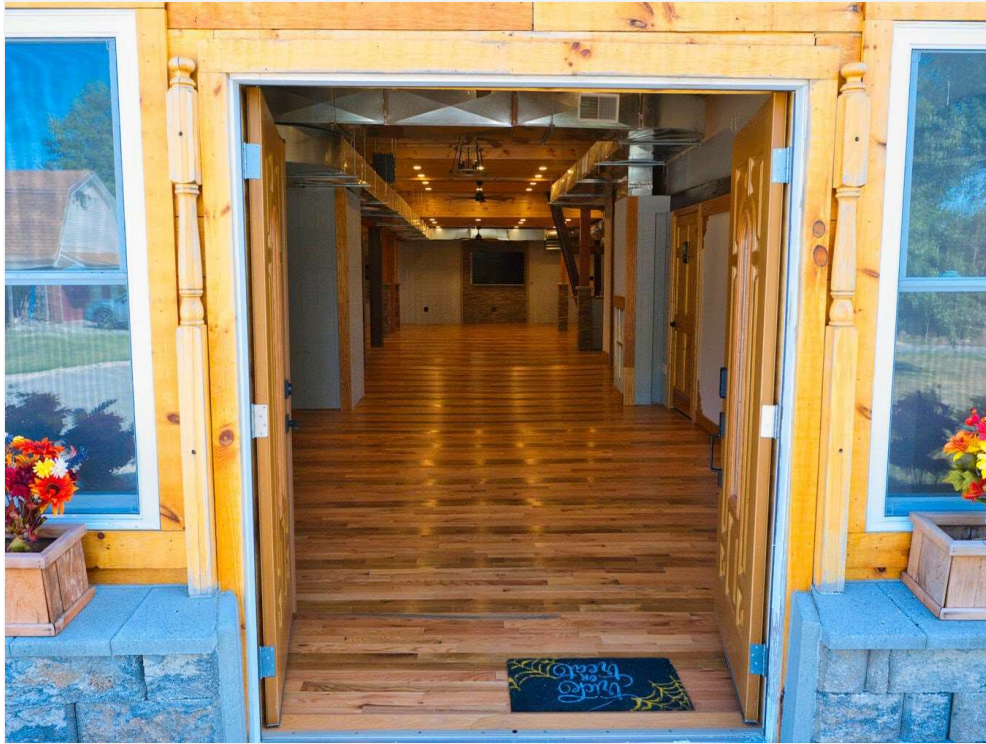

5984 W South Range Rd

5984 W South Range Rd, Salem, OH 44460

Property Photos

Resize 12