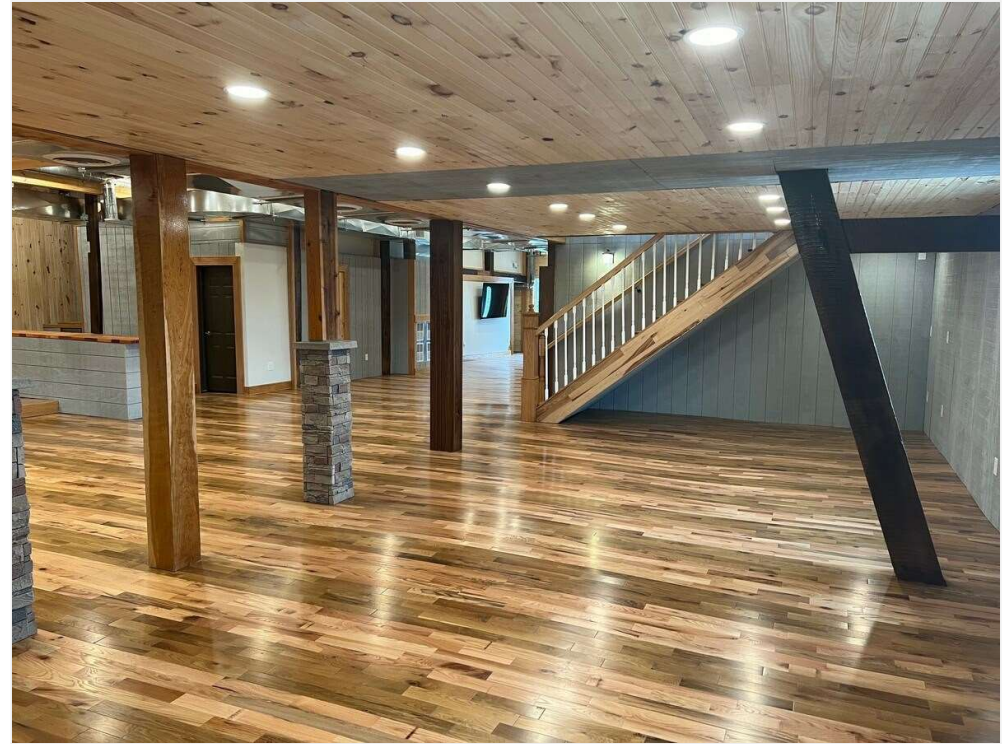

Building Photo