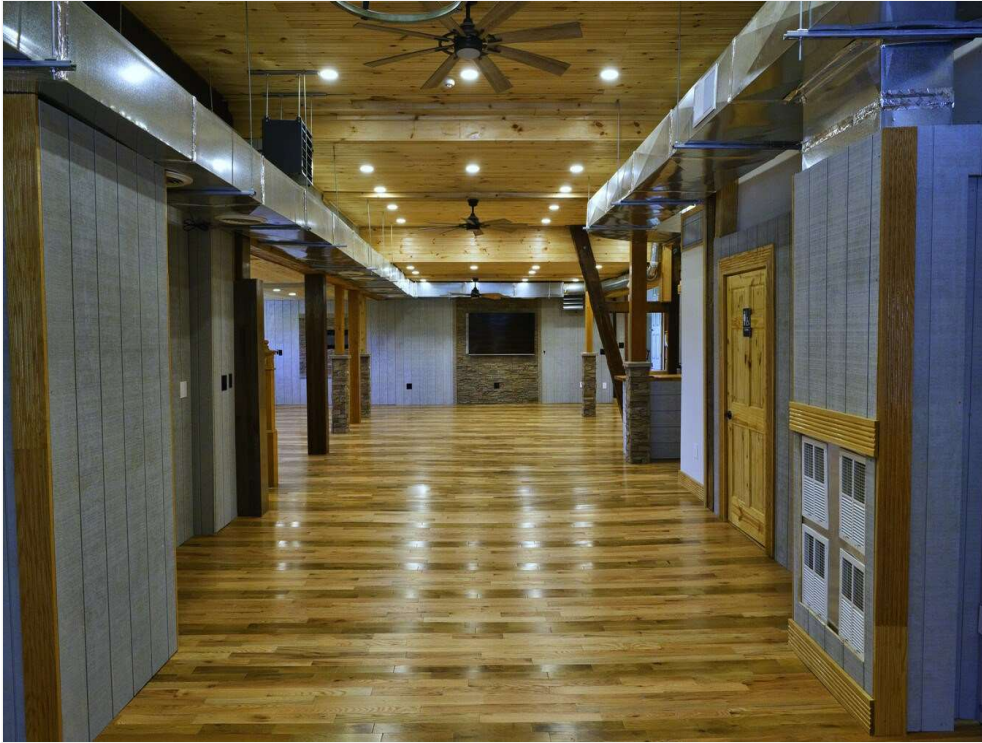

5984 W South Range Rd

5984 W South Range Rd, Salem, OH 44460

Property Photos

Resize 13