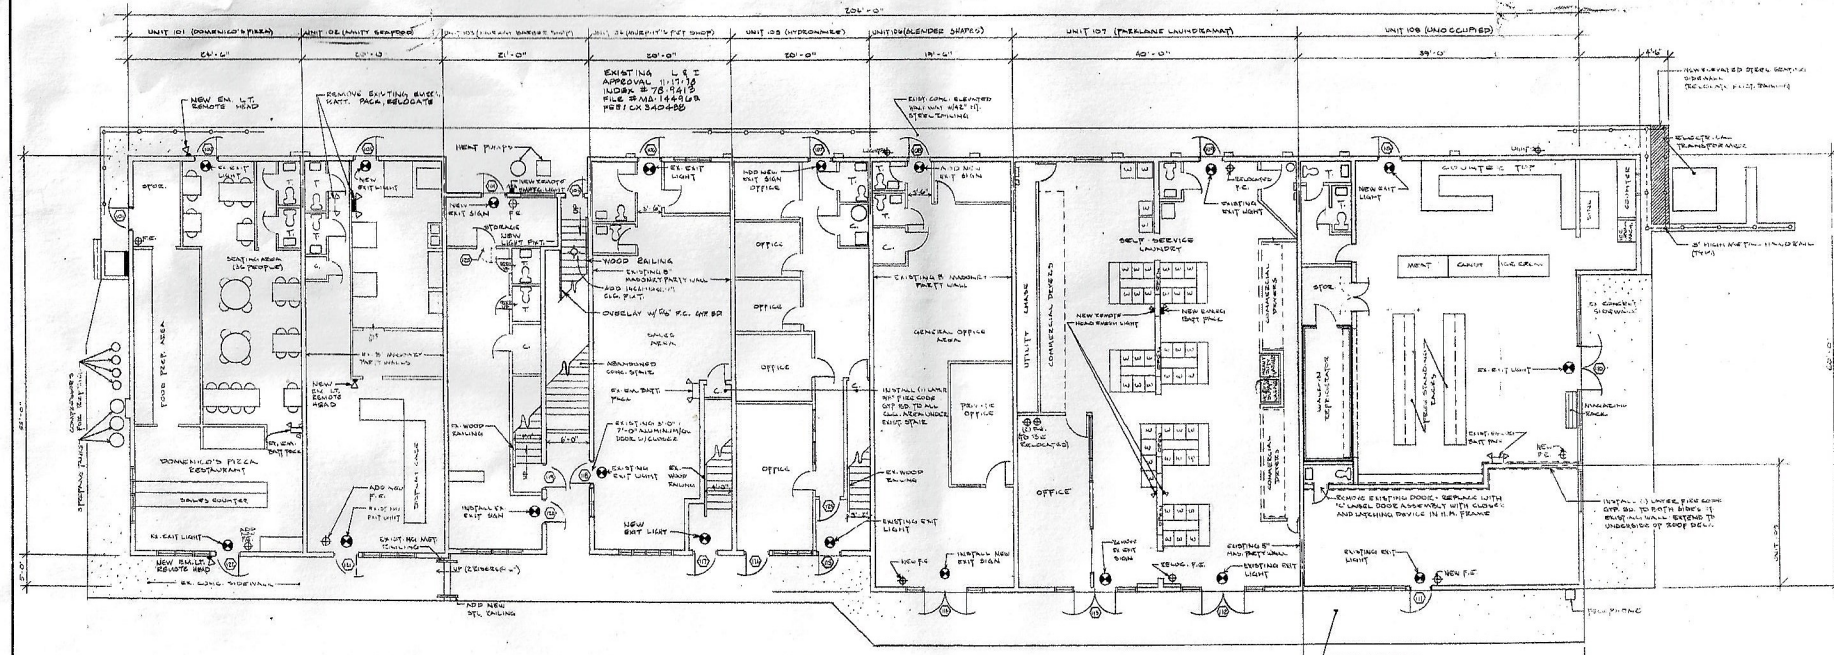

**LOWER LEVEL PLAN**

**FIRST FLOOR PLAN**

MARK DATE	

DRAWING TITLE  
**BASEMENT PLAN  
FIRST FLOOR PLAN**  
DRAWN BY  
DATE 10-10-10

**ARTHUR ALTEMOSE ARCHITECTS**  
3770 RIDGE PIKE  
COLLEGEVILLE, PA 19388  
919-489-7944

PROJECT  
**RENOVATIONS TO  
PARK LANE SHOPPING CENTER**  
DOUGLASSVILLE, PA  
BERKS COUNTY

DRAWING NUMBER  
**A-1**