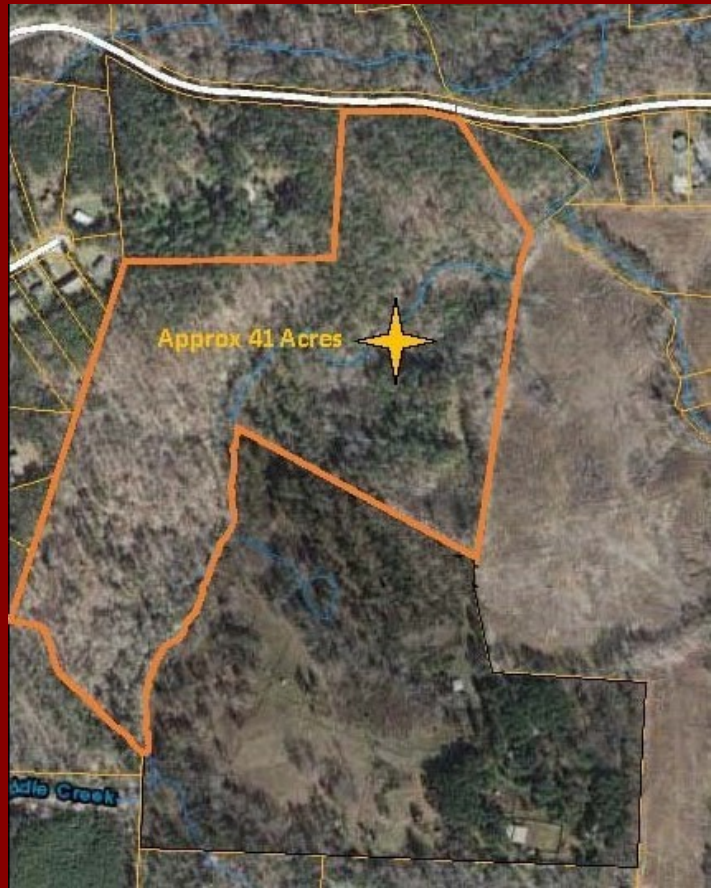

AVAILABLE

Approx 41 Acres Tom Wright Road

West of Franklinton
Southern Franklin County

- Approx 550' Road Frontage on Tom Wright Road
- Ideal Site for Single or Possibly Three to Four 10 Acre Homesites
- Possible Site for Equestrian Community Development
- Beautiful rolling terrain overlooking the stream
- Wooded with mature beautiful hardwoods
- Zoning R-30

Asking Price
\$1,189,000

Hard to find Acreage!

Abundant privacy on approximately 41 acres in Southern Franklin County! Beautiful mature hardwoods with a flowing stream through the property. Perfect for building the home of your dreams with gorgeous rolling topography overlooking the stream. Suitable for subdividing into 10 acres or more for three to four homesites, while maintaining plenty of privacy for each parcel. Possibility for Equestrian Community. Property has approximately 550' of road frontage from Tom Wright Road. Close to Franklinton and convenient to Youngsville, and Wake Forest. Easy commute to North Raleigh, Durham and RDU.

Located on Tom Wright Road

Less than 5 miles from Franklinton

(Franklinton featured in Raleigh Magazine as next "Go Town")