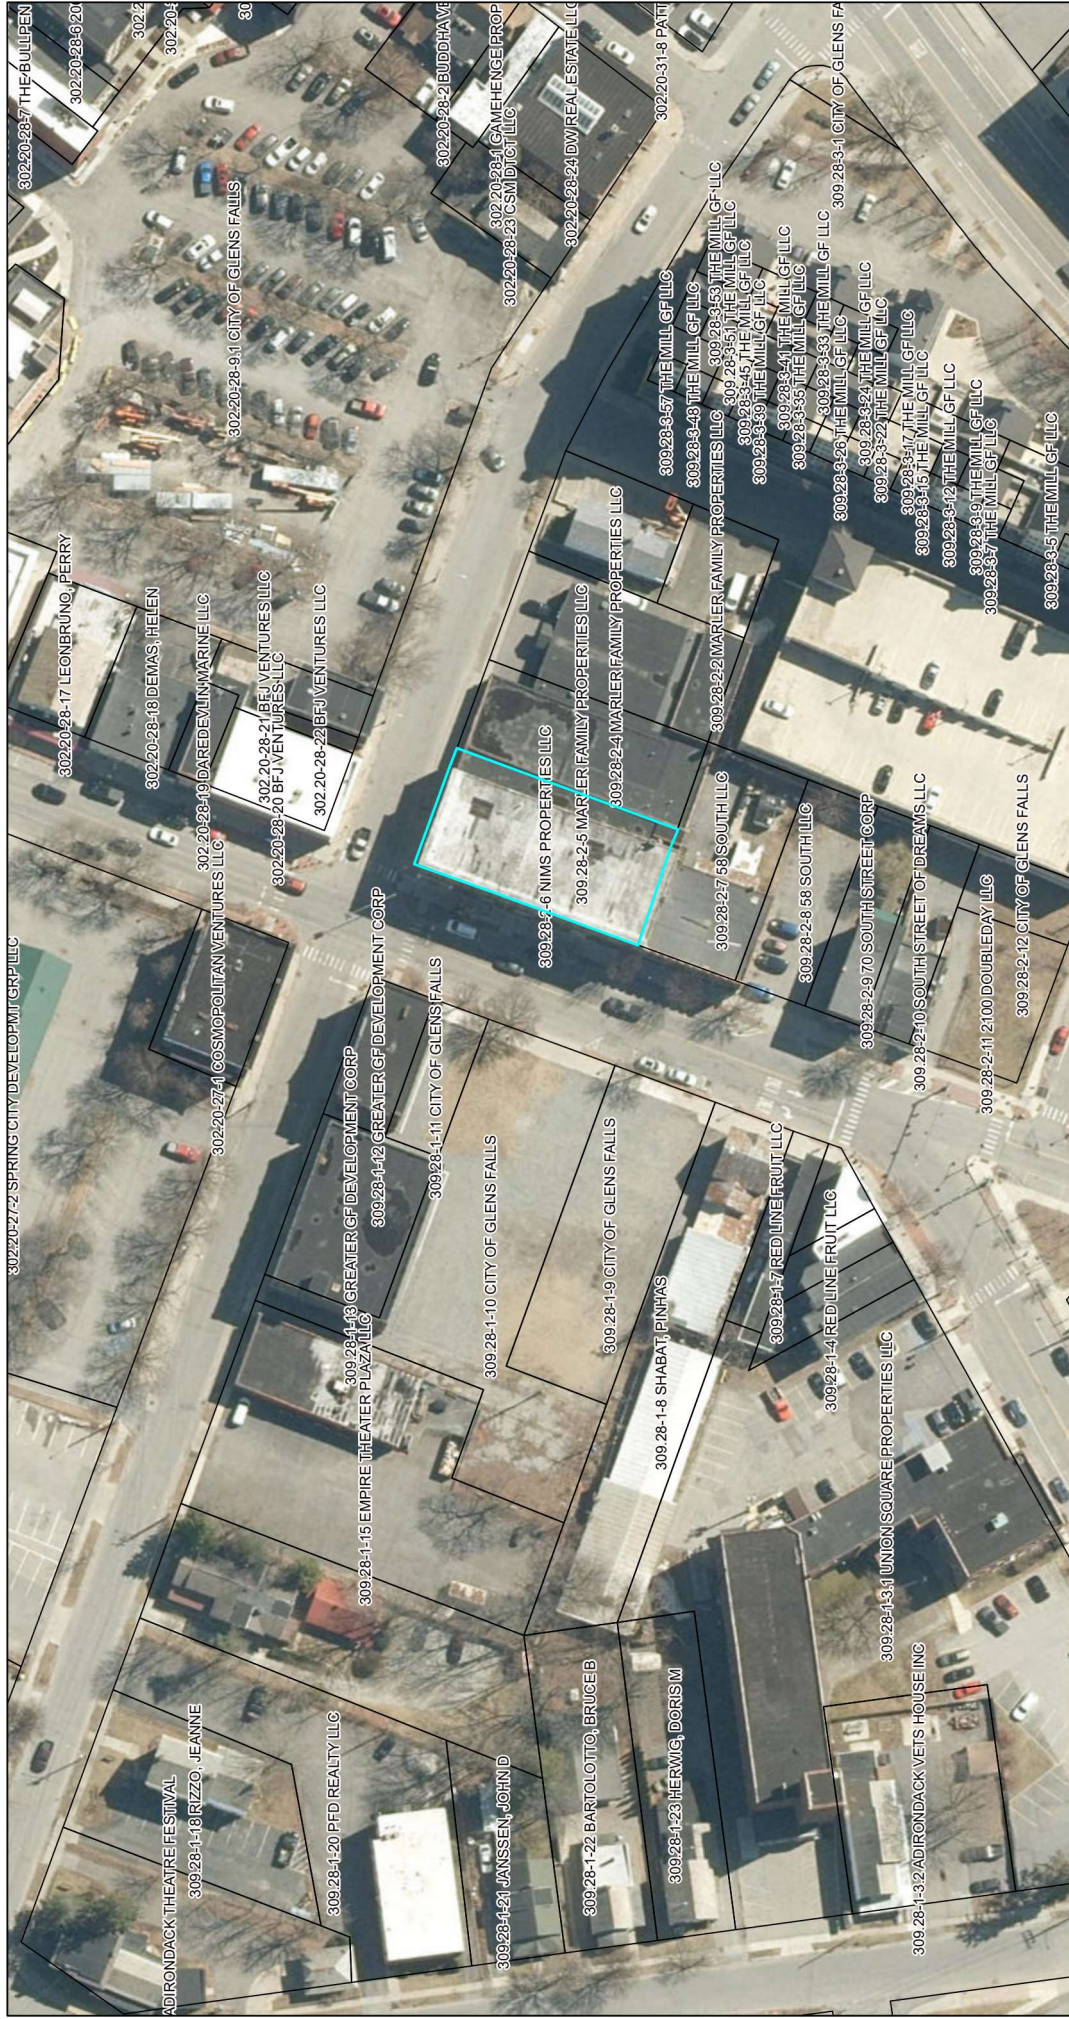

46-56 South Street GIS

4/8/2024, 6:35:53 PM

Town Boundaries

Parcels

1:1,128

New York State, Maxar, Microsoft