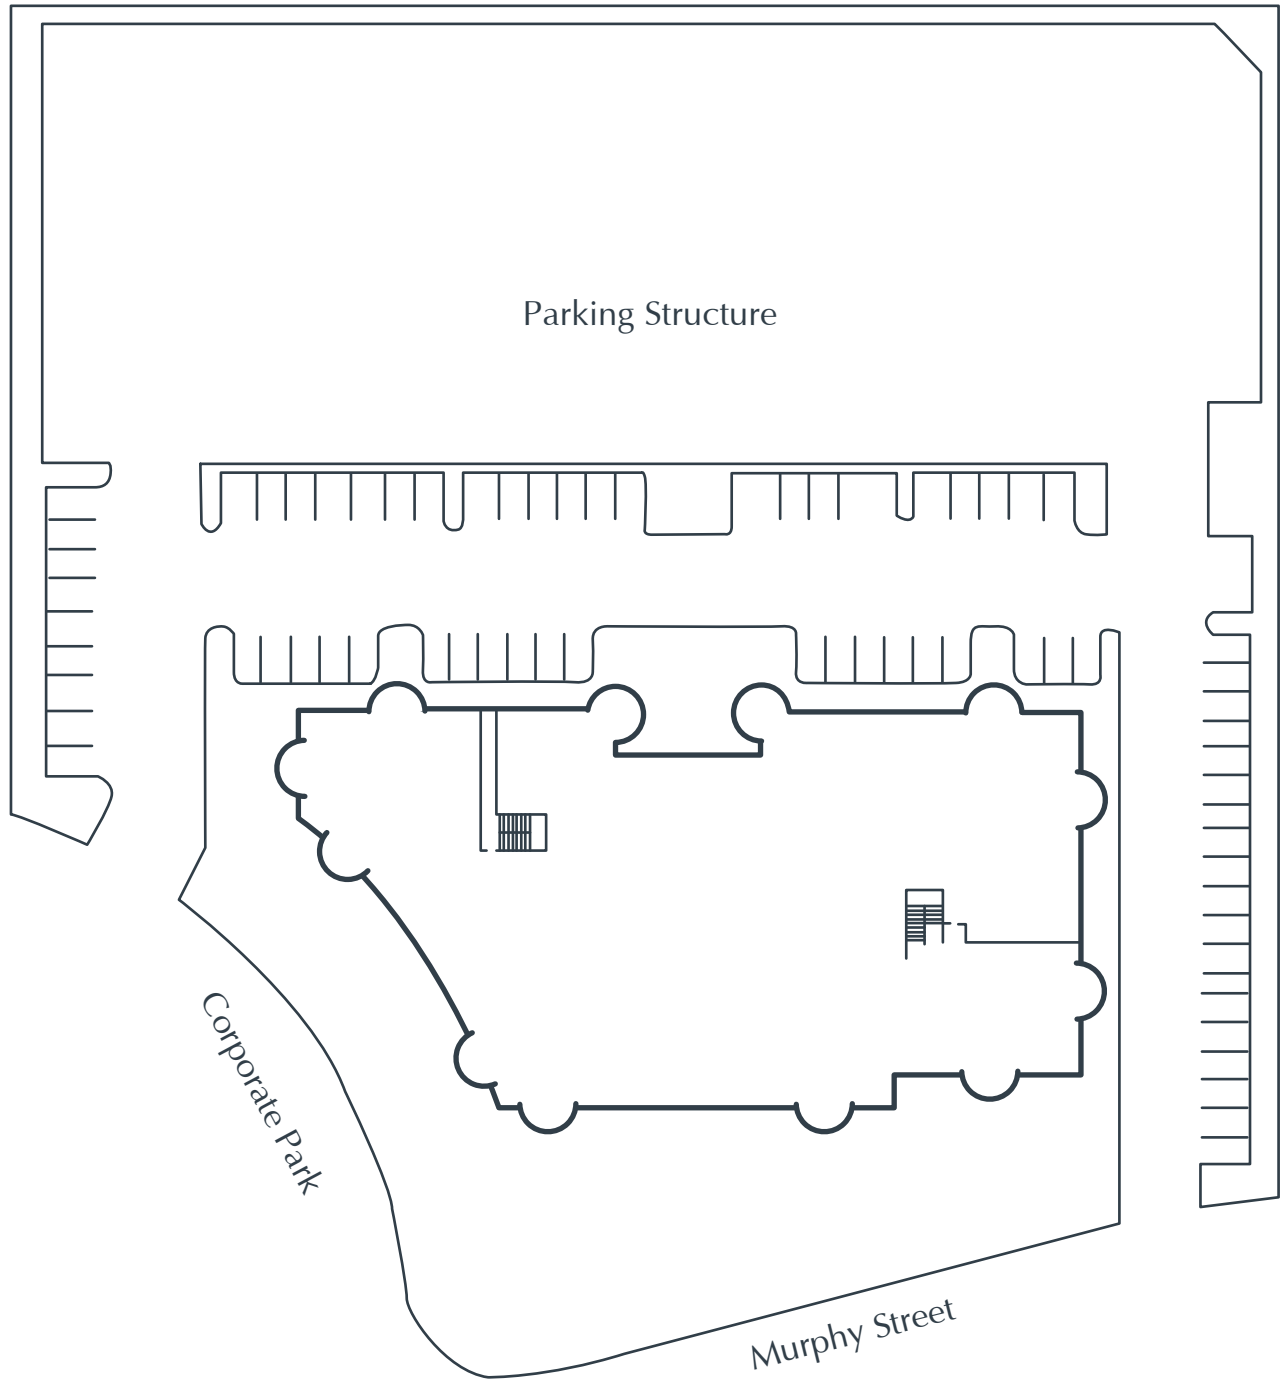

# CORPORATE PARK PLAZA

30 Corporate Park  
Irvine, CA

Created by Olen Commercial Realty Corp., 2022.  
Information is not to be published or copied without  
written approval. Square footage and floor plans are  
estimates and should be separately verified. All rates,  
terms, floor plans, and building facts are subject to  
change without notice.