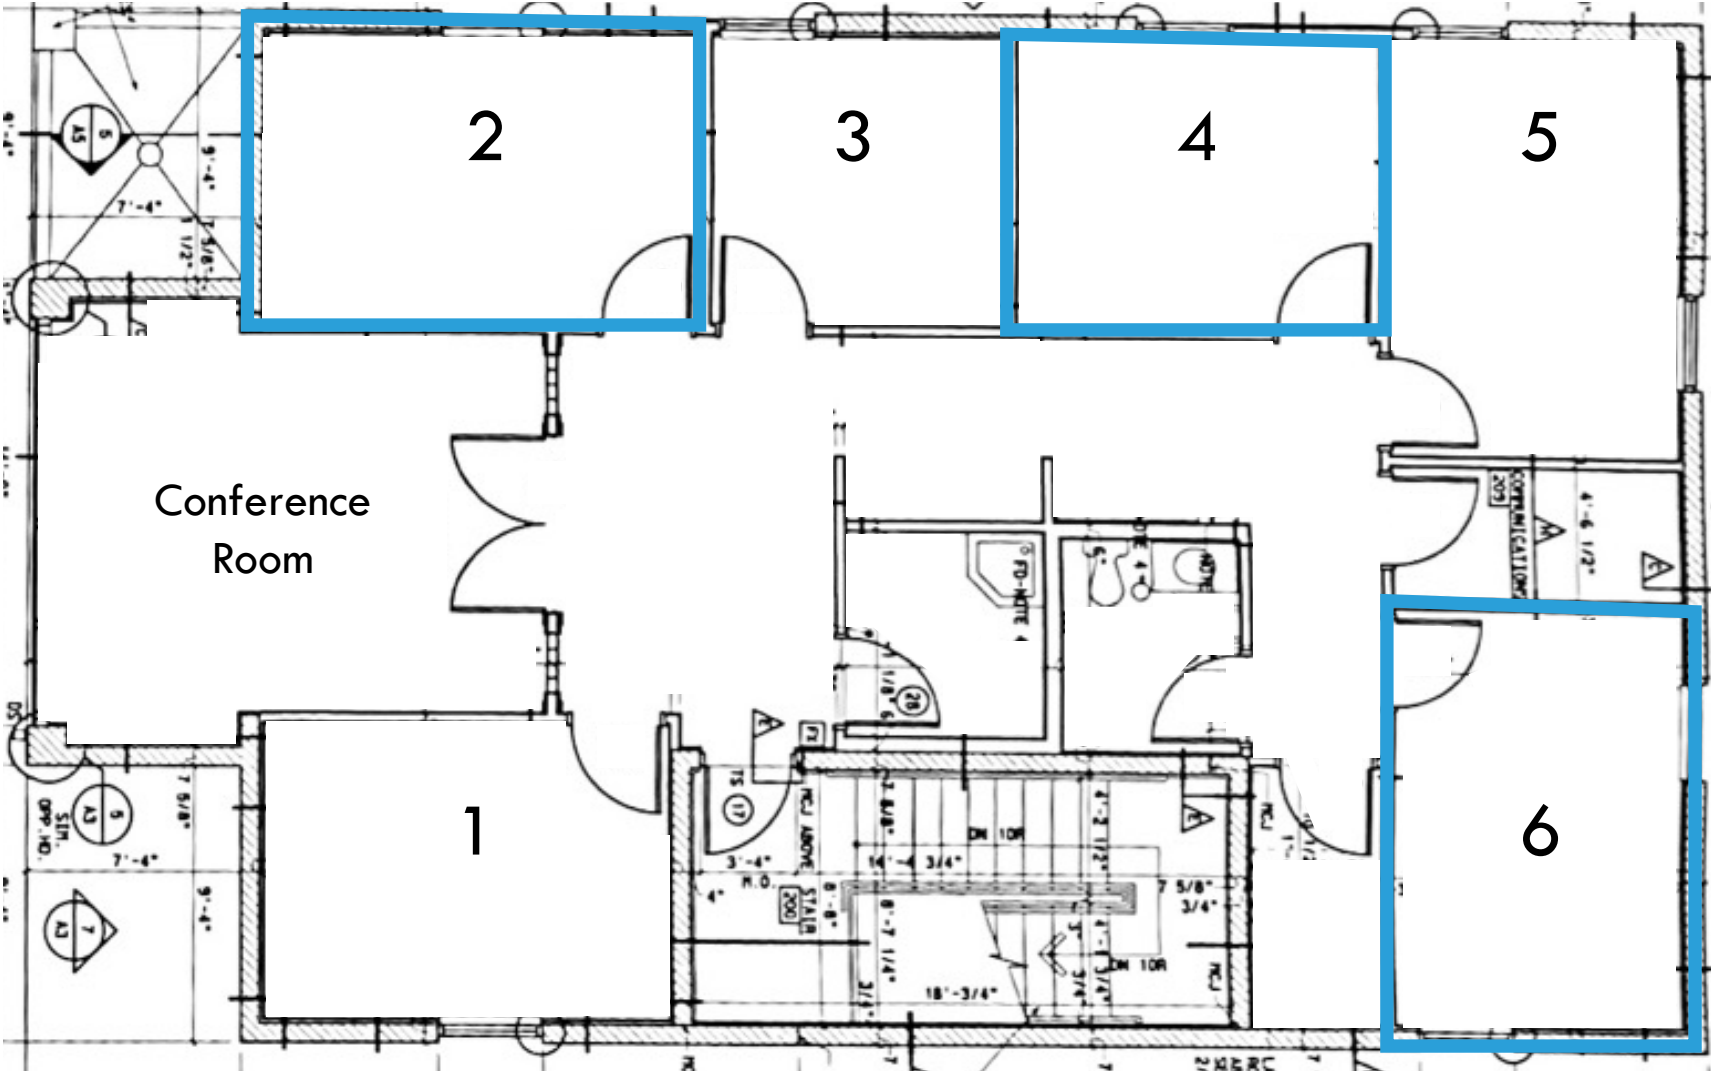

AVAILABLE:

SUITE 2: 120 SF
SUITE 4: 100 SF
SUITE 6: 120 SF

STORIES:

2

PARKING:

18 SPACES

ZONING:

GC (GENERAL COMMERCIAL)

RENTAL RATE:

\$500 - \$600/MONTH
PER OFFICE

GOOGLE STREET VIEW

FLOOR PLAN

TRADE AREA

INTERIOR PHOTOS

FOR MORE INFO **CONTACT:**

DENNIS BOYLE, SIOR