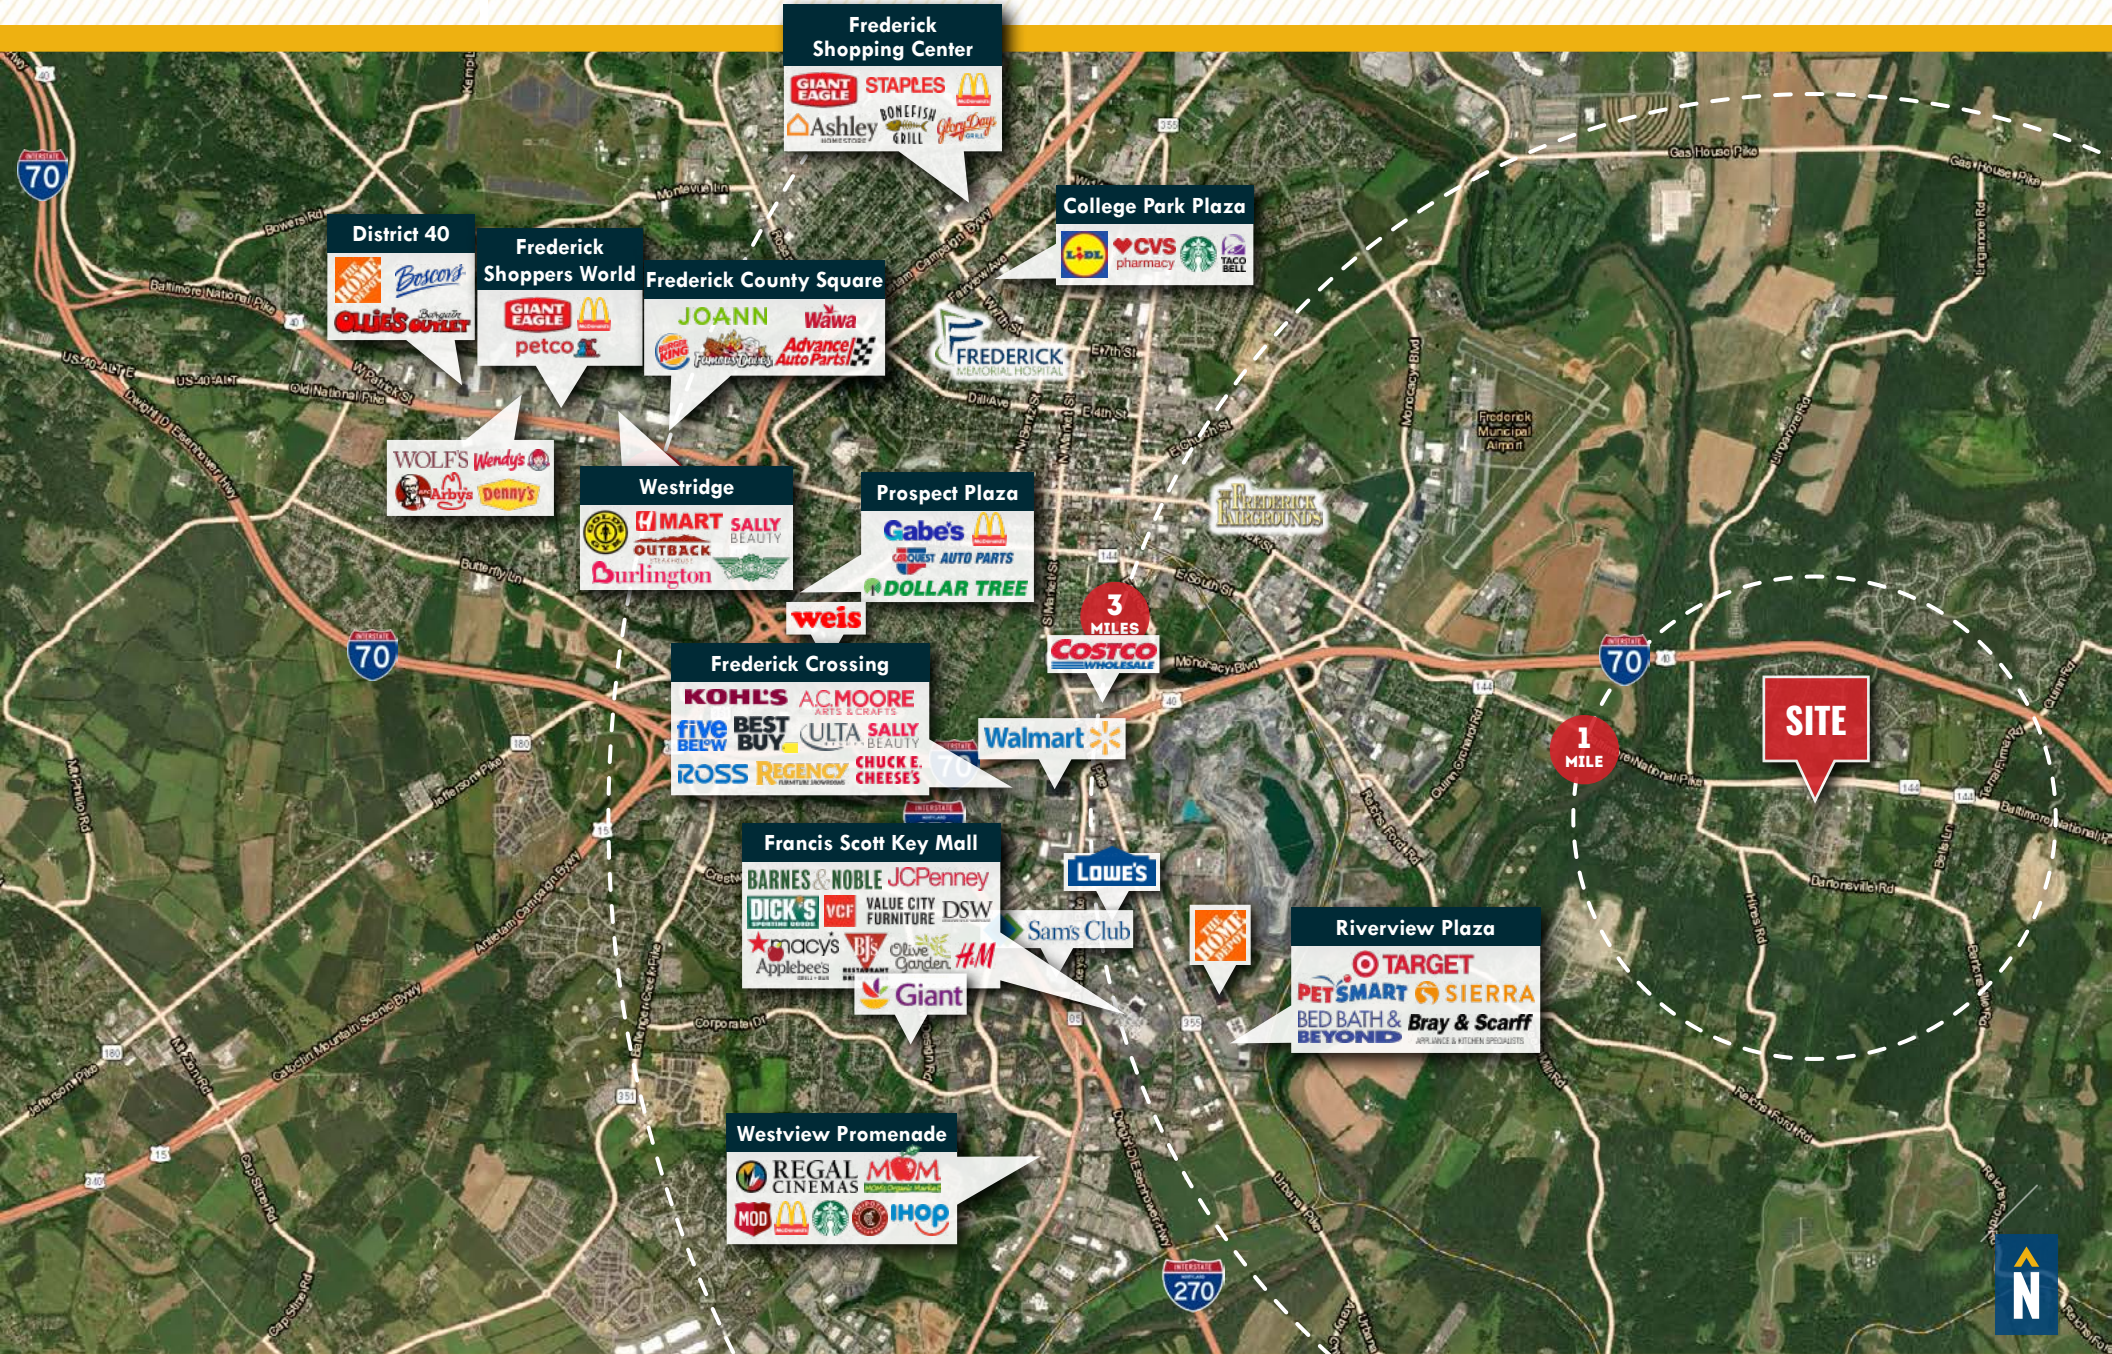

RENTAL RATE:

\$500 - \$600/MONTH
PER OFFICE

GOOGLE STREET VIEW

FLOOR PLAN

TRADE AREA

INTERIOR PHOTOS

FOR MORE INFO **CONTACT:**

DENNIS BOYLE, SIOR