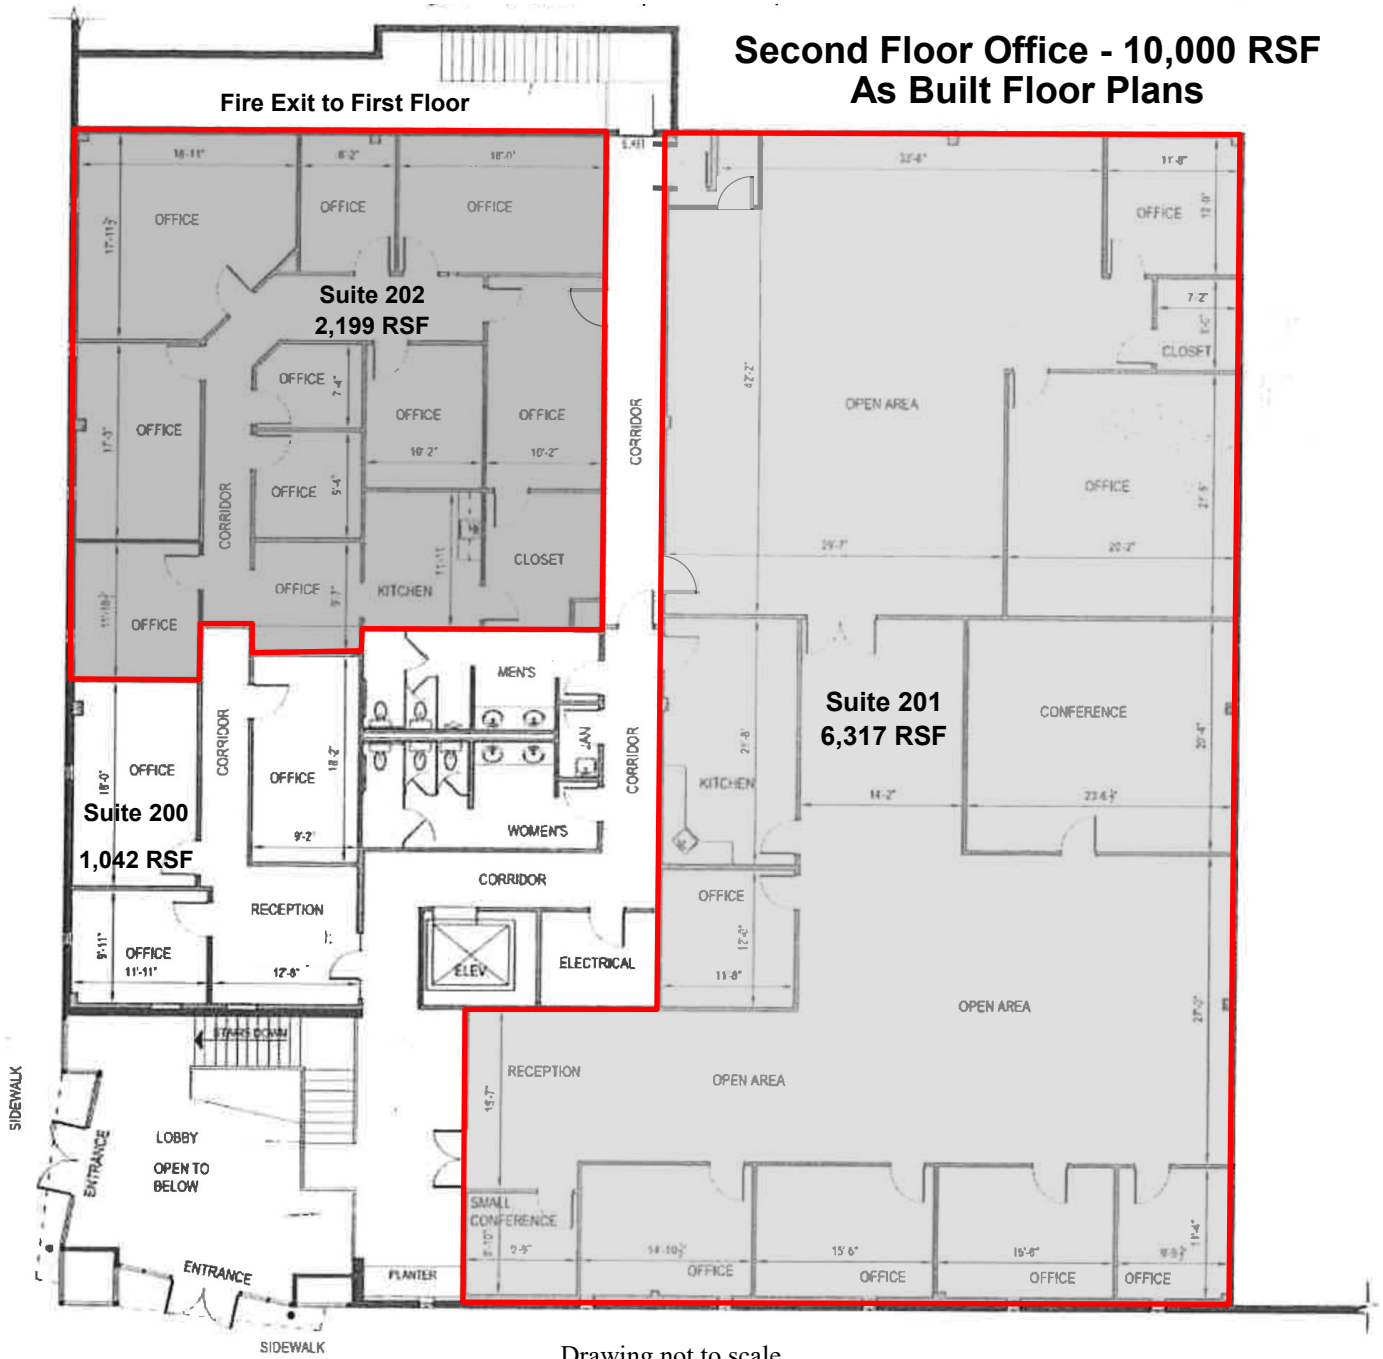

300 McLaws Circle – Williamsburg, VA

Second Floor Office - 10,000 RSF As Built Floor Plans

Drawing not to scale

For more information, contact:

Craig Read

fcr@readcompanies.com

(757) 865-6600

Disclaimer: This information is obtained from sources deemed to be reliable but is not warranted. This offer is subject to error, change, withdrawal and prior sale or lease.