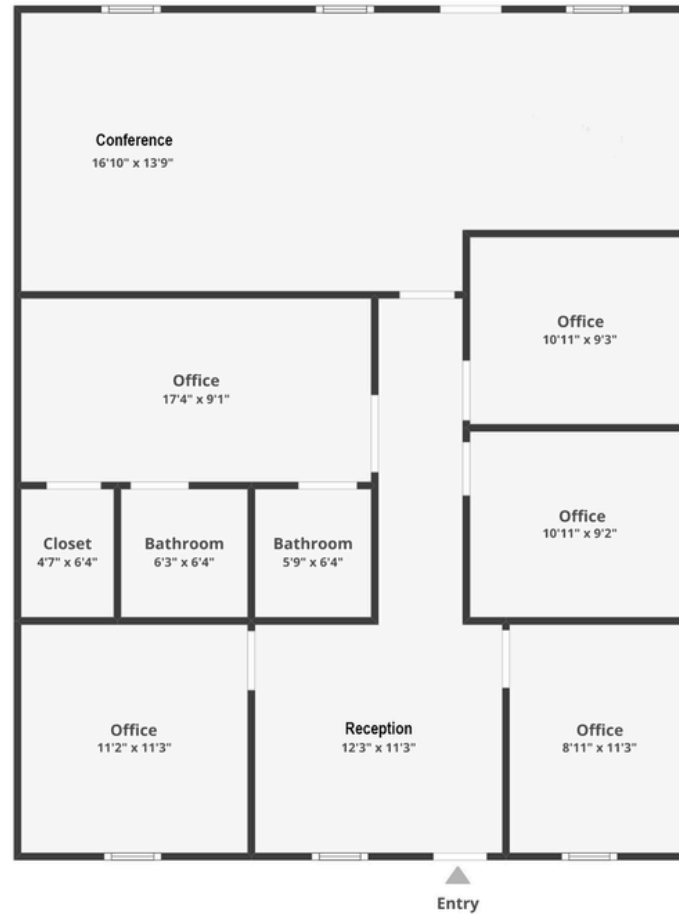

1424 N Ronald Reagan Blvd. Floor Plan

1424 N Ronald Reagan Blvd - Suite 1320, Longwood, FL 32750

Floor 1