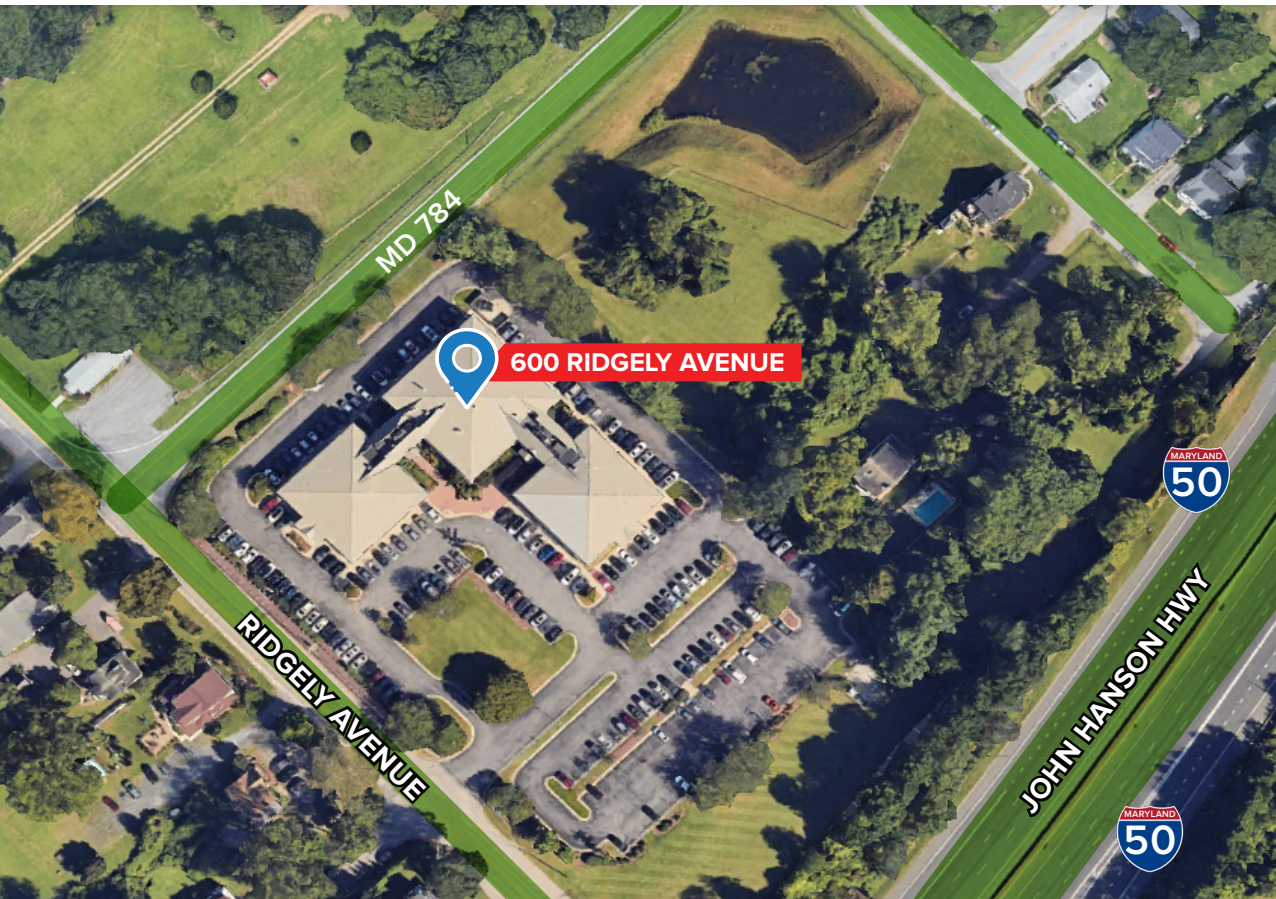

LOCATION DESCRIPTION

Medical Office Building situated 2 miles from Luminis Anne Arundel Medical Center. Abundant parking. Convenient location off Rt 50.

HIGHLIGHTS

- Affordable medical suite in established medical center
- Build referral sources with other practices in the center
- Increased visibility and accessibility to existing patient base

OFFERING

FOR LEASE

AVAILABLE SUITES

Lease Rate: ..... $1,600.00 per month

Property Type: ..... Office

Suite 213: ..... 500 SF