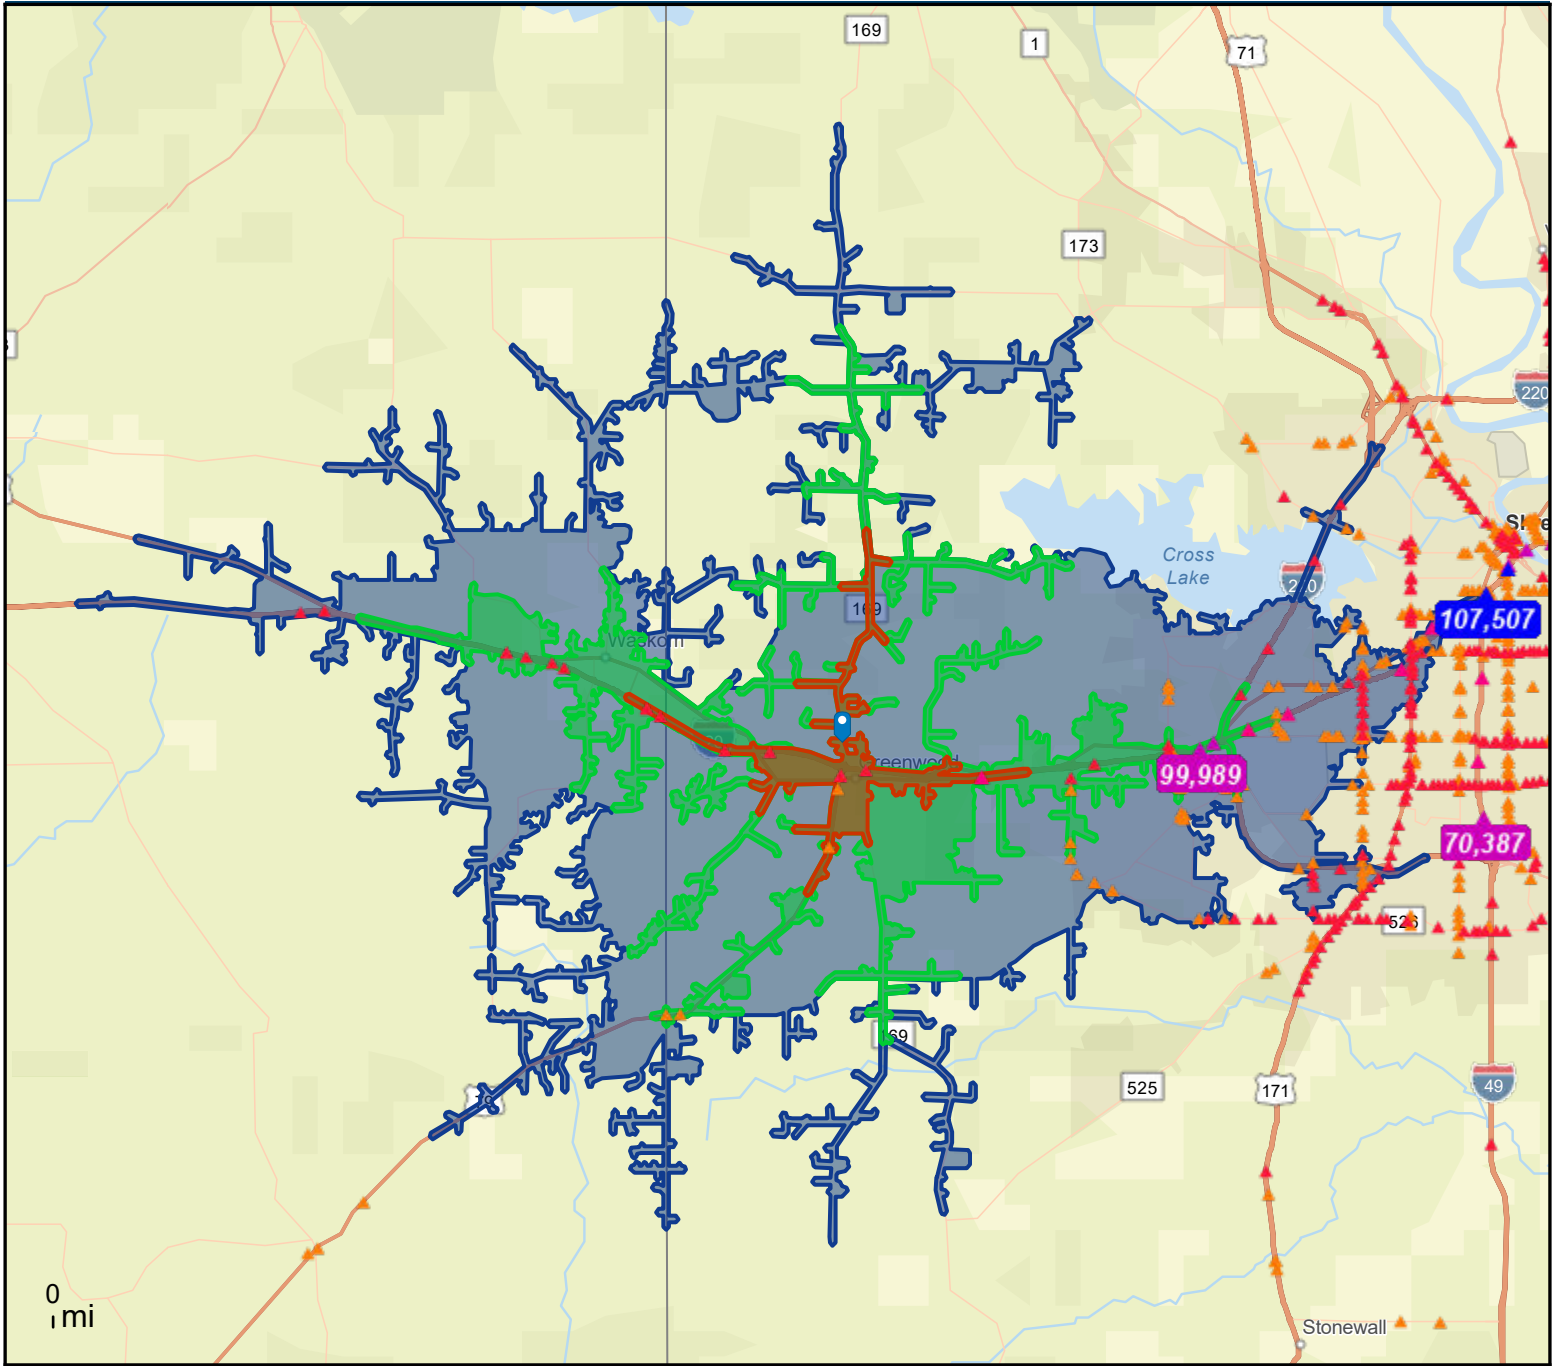

4601-4601 Greenwood Mooringsport Rd  
 4601-4601 Greenwood Mooringsport Rd, Greenwood, Louisiana, 71033  
 Drive time: 5, 10, 15 minute radii

Prepared by Esri  
 Latitude: 32.45475  
 Longitude: -93.98077

- Average Daily Traffic Volume**
- ▲ Up to 6,000 vehicles per day
  - ▲ 6,001 - 15,000
  - ▲ 15,001 - 30,000
  - ▲ 30,001 - 50,000
  - ▲ 50,001 - 100,000
  - ▲ More than 100,000 per day

Source: ©2023 Kalibrate Technologies (Q4 2023).