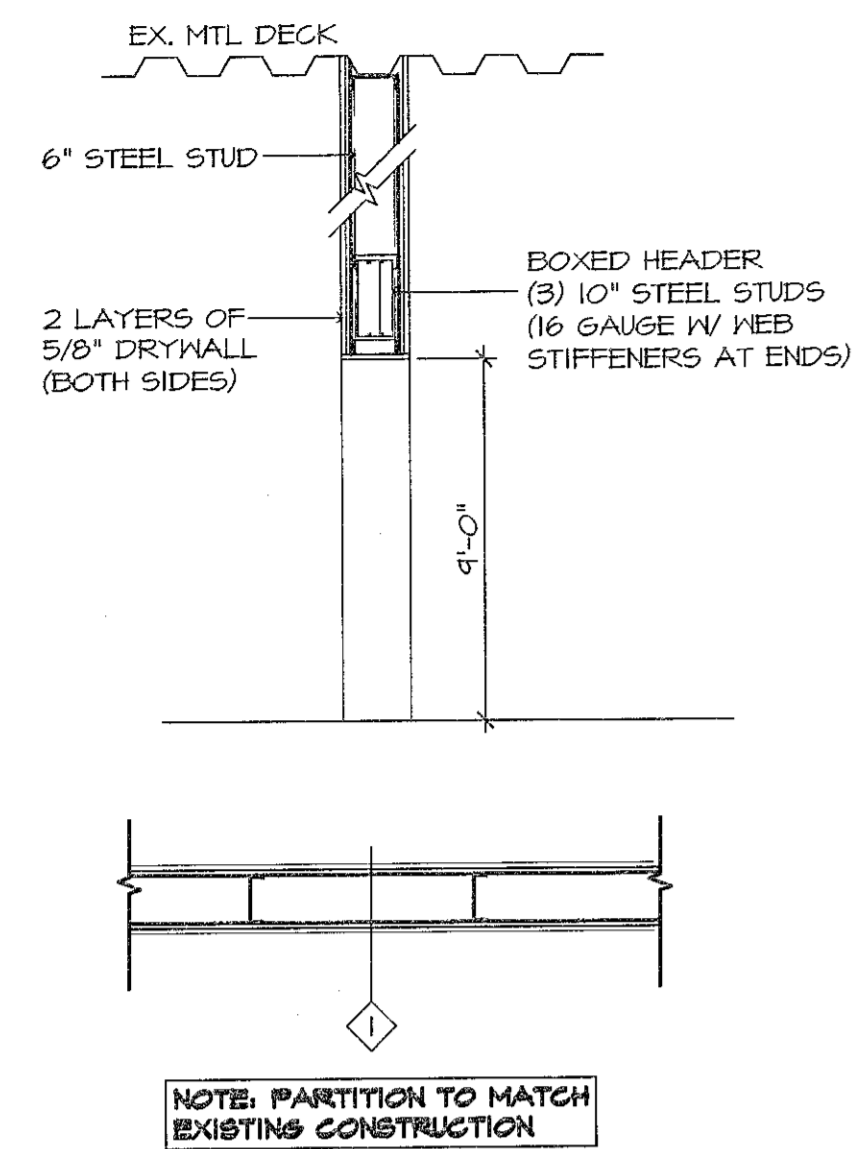

2 | WALL DETAIL

1/2" = 1'-0"

PARKING AREA