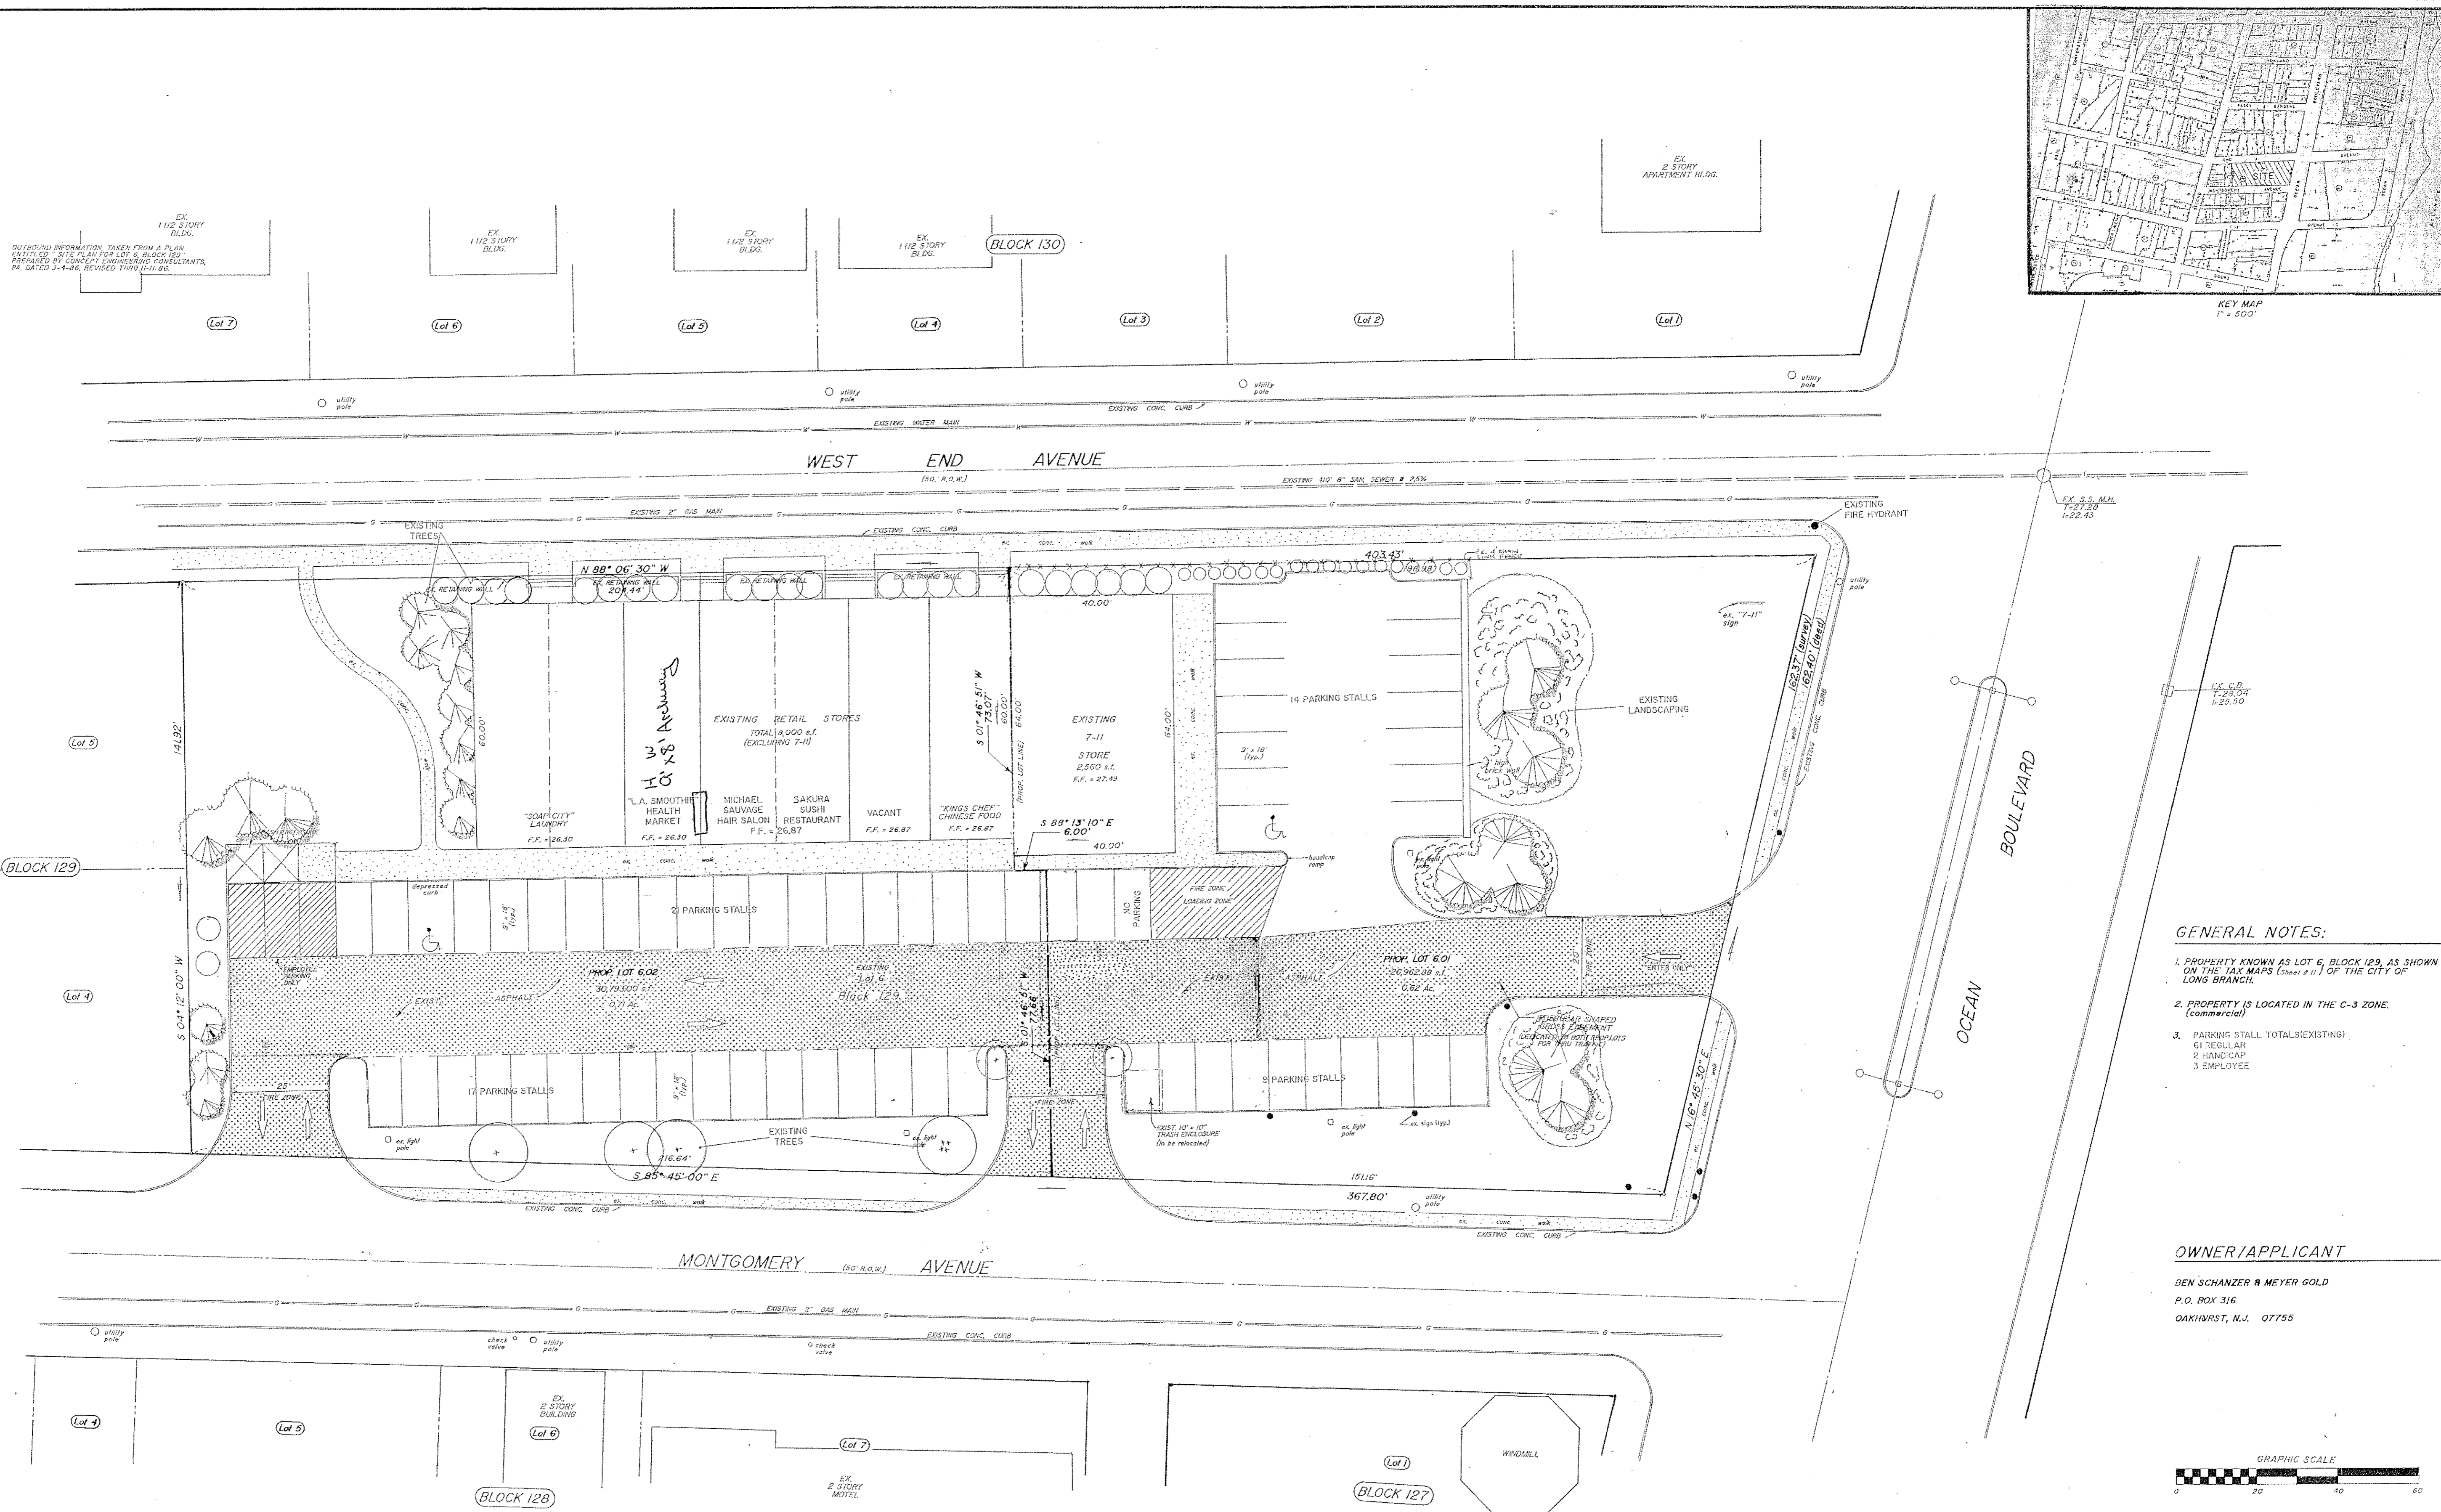

PROPERTY OWNERS
w/in 200'

1. **GENERAL NOTES:**
1. PROPERTY KNOWN AS LOT 6, BLOCK 129, AS SHOWN ON THE TAX MAPS (Sheet # 11) OF THE CITY OF LONG BRANCH.
  2. PROPERTY IS LOCATED IN THE C-3 ZONE (commercial).
  3. PARKING STALL TOTALS (EXISTING):
     - 61 REGULAR
     - 2 HANDICAP
     - 3 EMPLOYEE

OWNER/APPLICANT
BEN SCHANZER & MEYER GOLD
P.O. BOX 316
OAKHURST, N.J. 07755

Please Note: Ocean Avenue is a State Road therefore, it may be necessary to contact the State of New Jersey, Trenton, New Jersey 08625.

Dennis A. Barty, CMA, CPA, IFA
Tax Assessor

APPROVED BY THE PLANNING BOARD
OF THE CITY OF LONG BRANCH

AS-BUILT PLAN FOR LOT 6 BLOCK 129 SITUATED IN City of Long Branch, Monmouth County, N.J.		DATE 6/6/97
APPROVED BY THE PLANNING BOARD OF THE CITY OF LONG BRANCH		SCALE 1"=20'
CONCEPT ENGINEERING CONSULTANTS, P.A. A PROFESSIONAL CORPORATION PROFESSIONAL ENGINEERS - LAND SURVEYORS 116 N. BROADWAY, SOUTH AMBOY, N.J. PHONE 201-727-6393, 201-790-4949		DRAWN BY JFM
JOHN J. PLOSKONKA, P.E. PROFESSIONAL ENGINEER N.J. LIC. NO. 15511		CHECKED BY TERENCE F. REILLY, L.S. LAND SURVEYOR N.J. LIC. NO. 11330
DATE 3/28/99	REVISION	FIELD BK
		PAGE
		SHEET
		JOB NO.
		30267