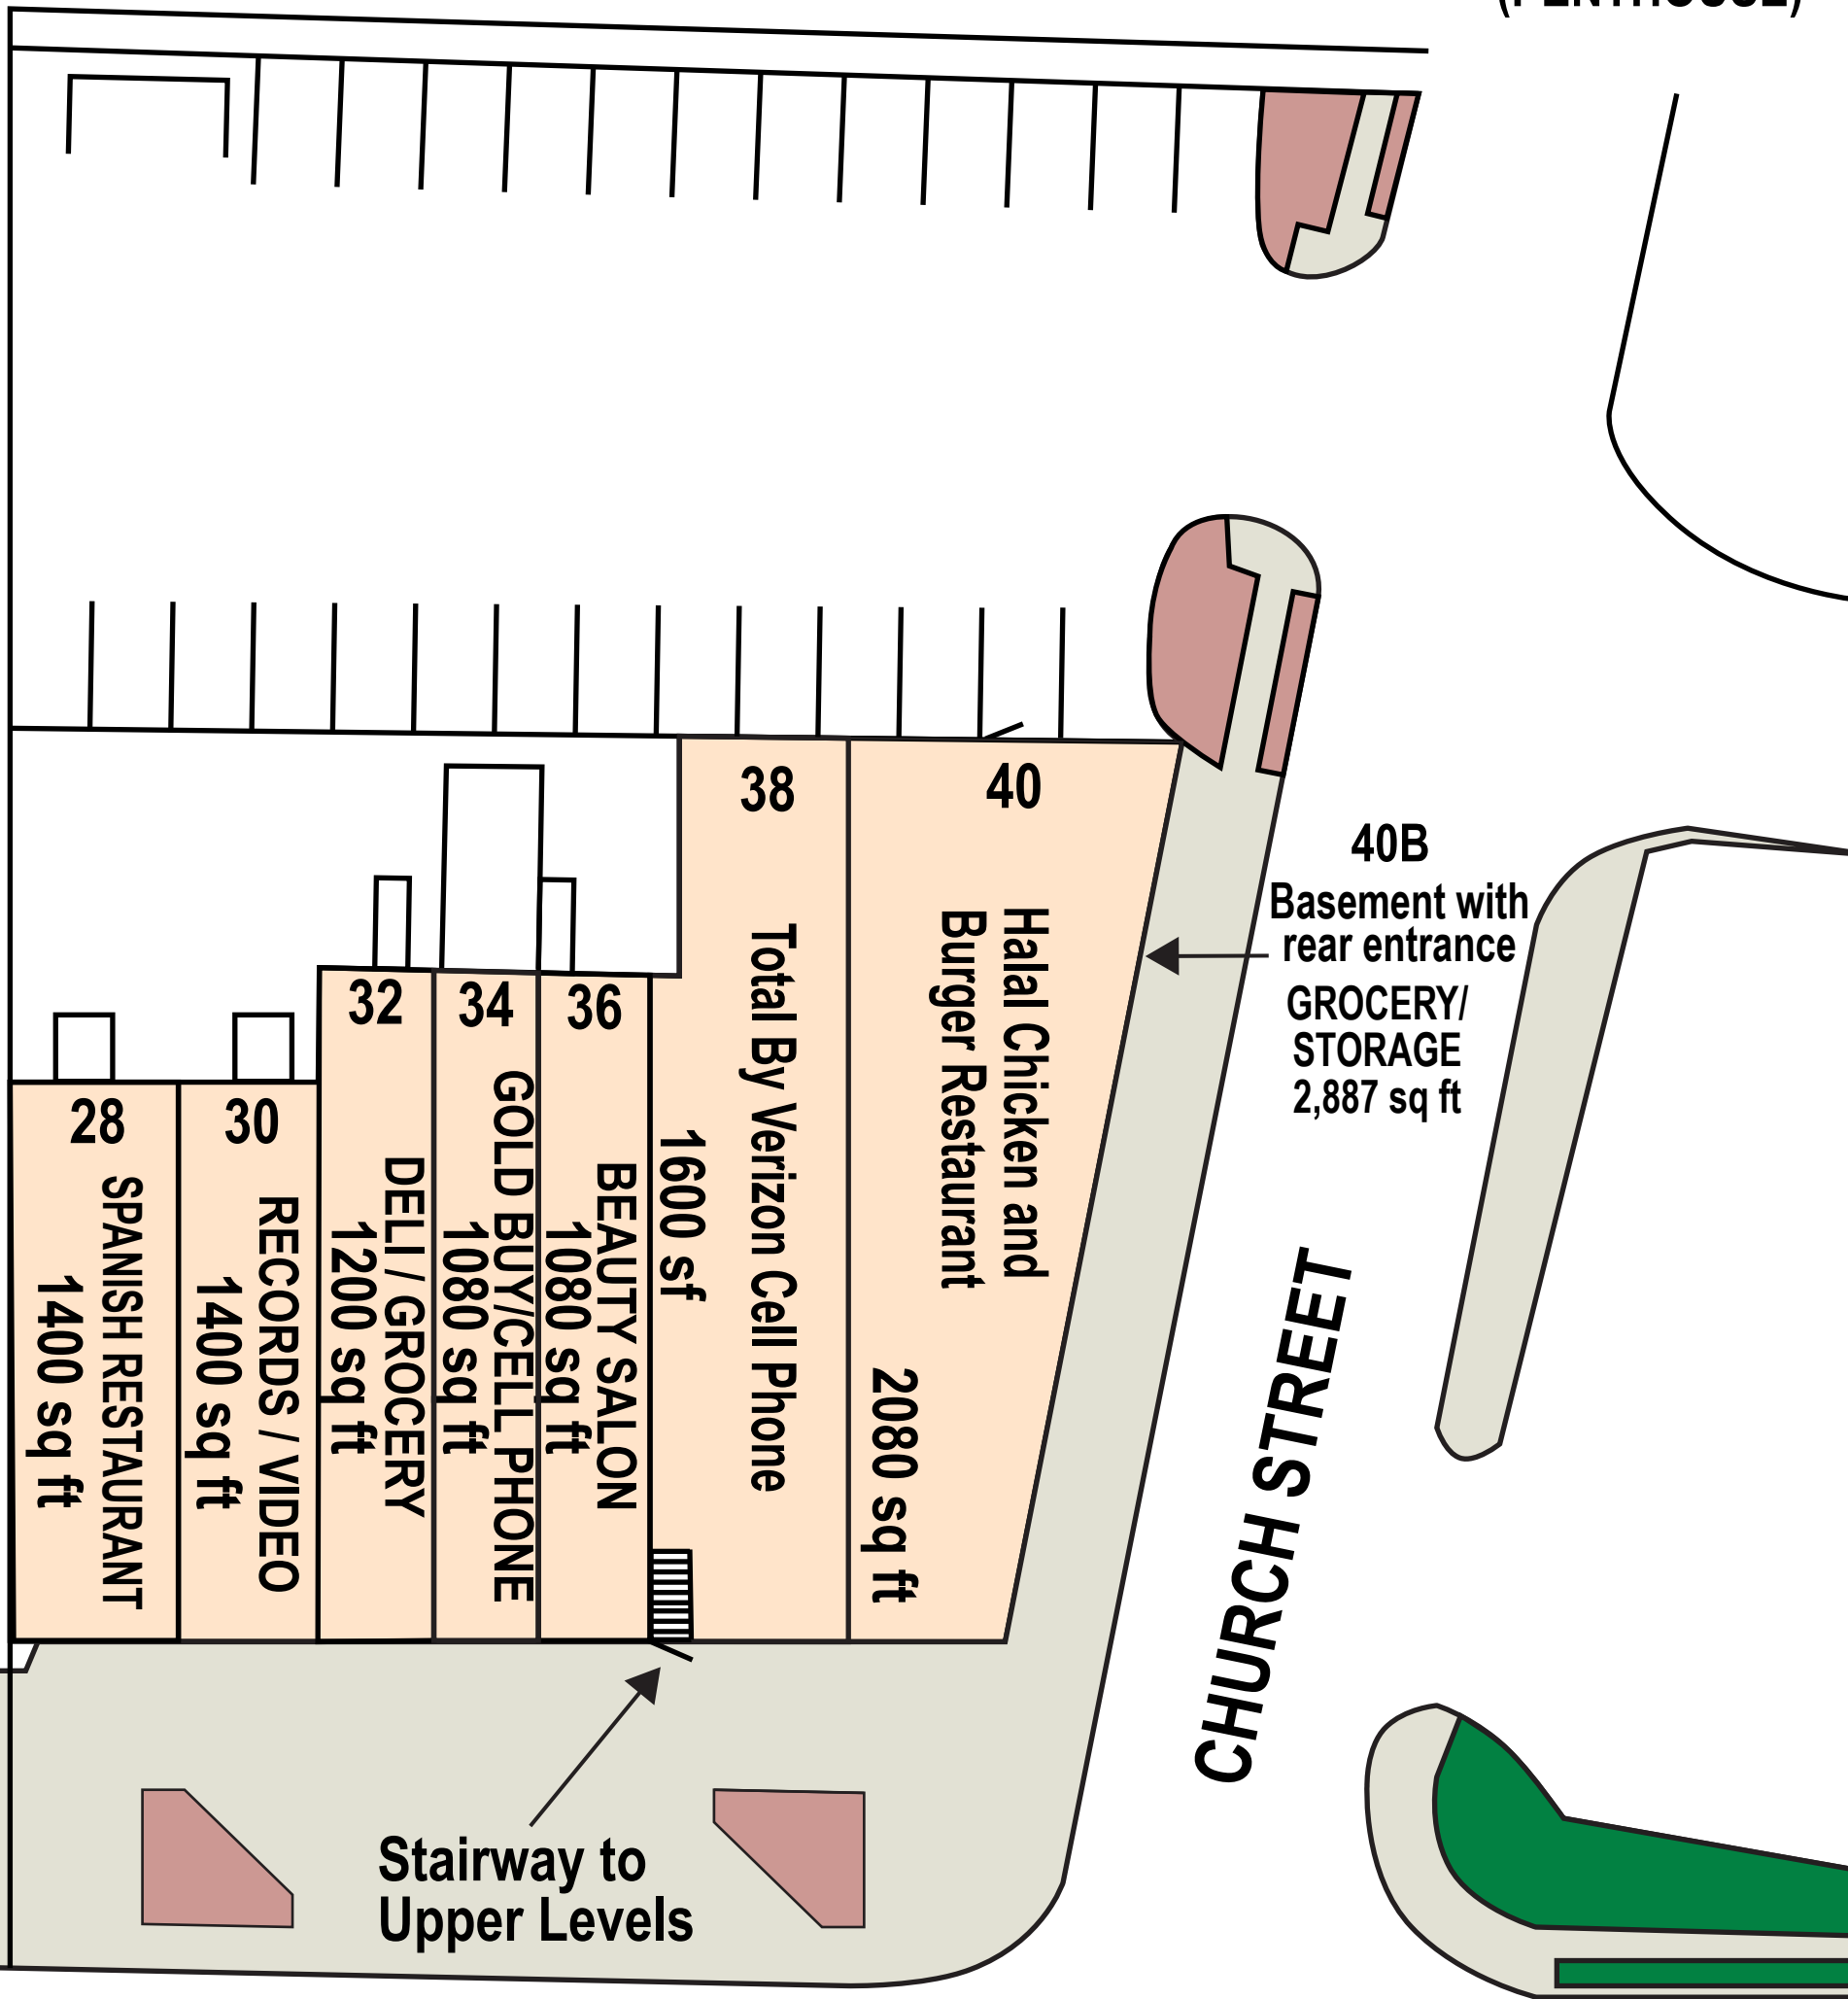

28-40 East Suffolk Avenue
Central Islip, NY 11722

38 E. Suffolk

E. SUFFOLK AVENUE