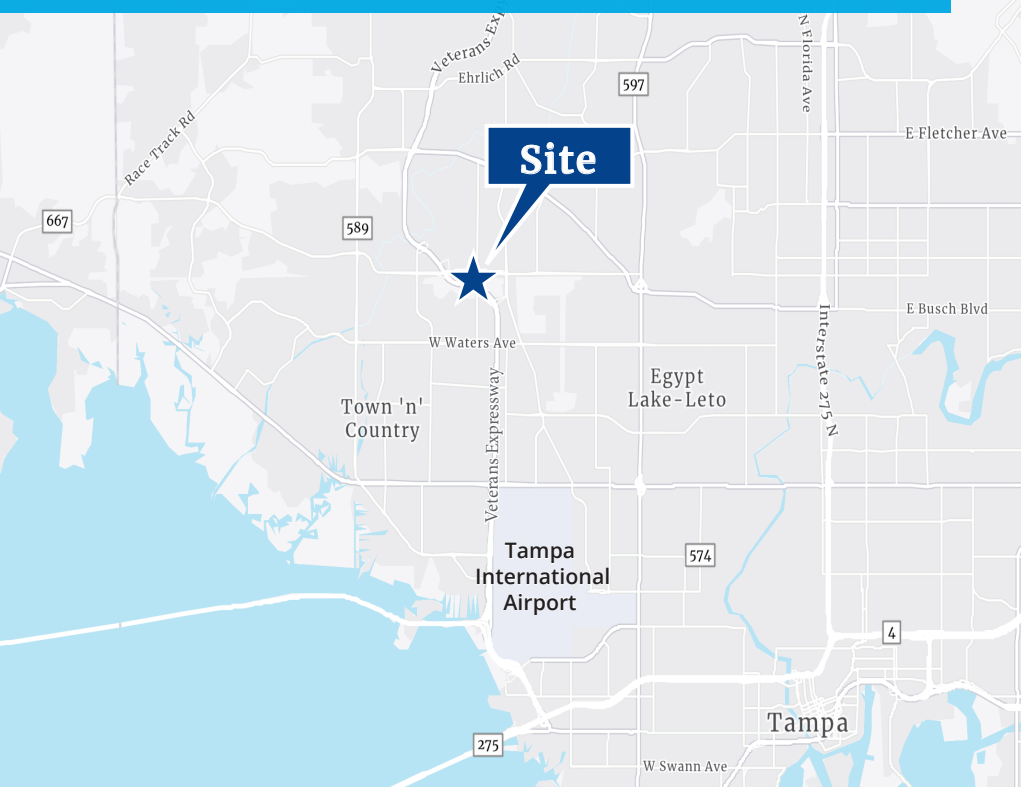

Colliers
4830 W. Kennedy Blvd., Suite 300
Tampa, FL 33609
www.colliers.com

Copyright © 2024 Colliers International. Information herein has been obtained from sources deemed reliable, however its accuracy cannot be guaranteed. The user is required to conduct their own due diligence and verification.