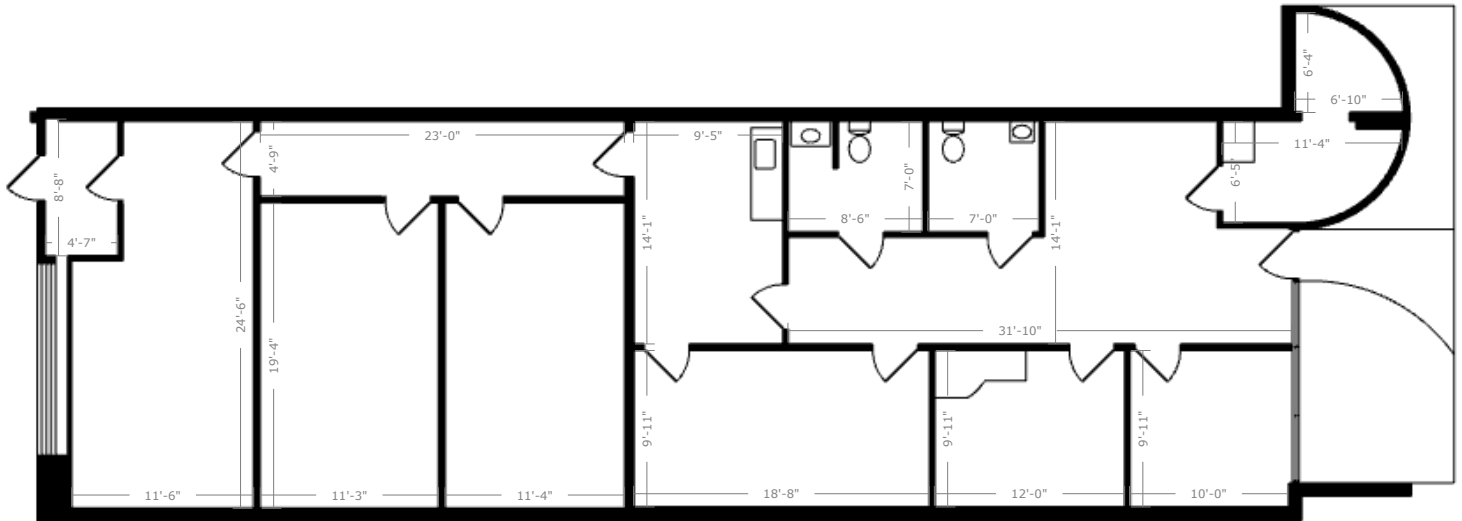

Floor Plan

Area Demographics & Drive Times

5 Miles

255,938
Population

39
Average Age

$99,485
Average Income

3 Million

Tampa Bay MSA
Population

1.4 Million

Hillsborough County
Population

980,000

Pinellas County
Population

536,000

Pasco County
Population

Drive Time

Tampa International Airport
9 Minutes

New Tampa
30 Minutes

Downtown Tampa
16 Minutes

Brandon
27 Minutes

Interstate 275
12 Minutes

Interstate 4
21 Minutes