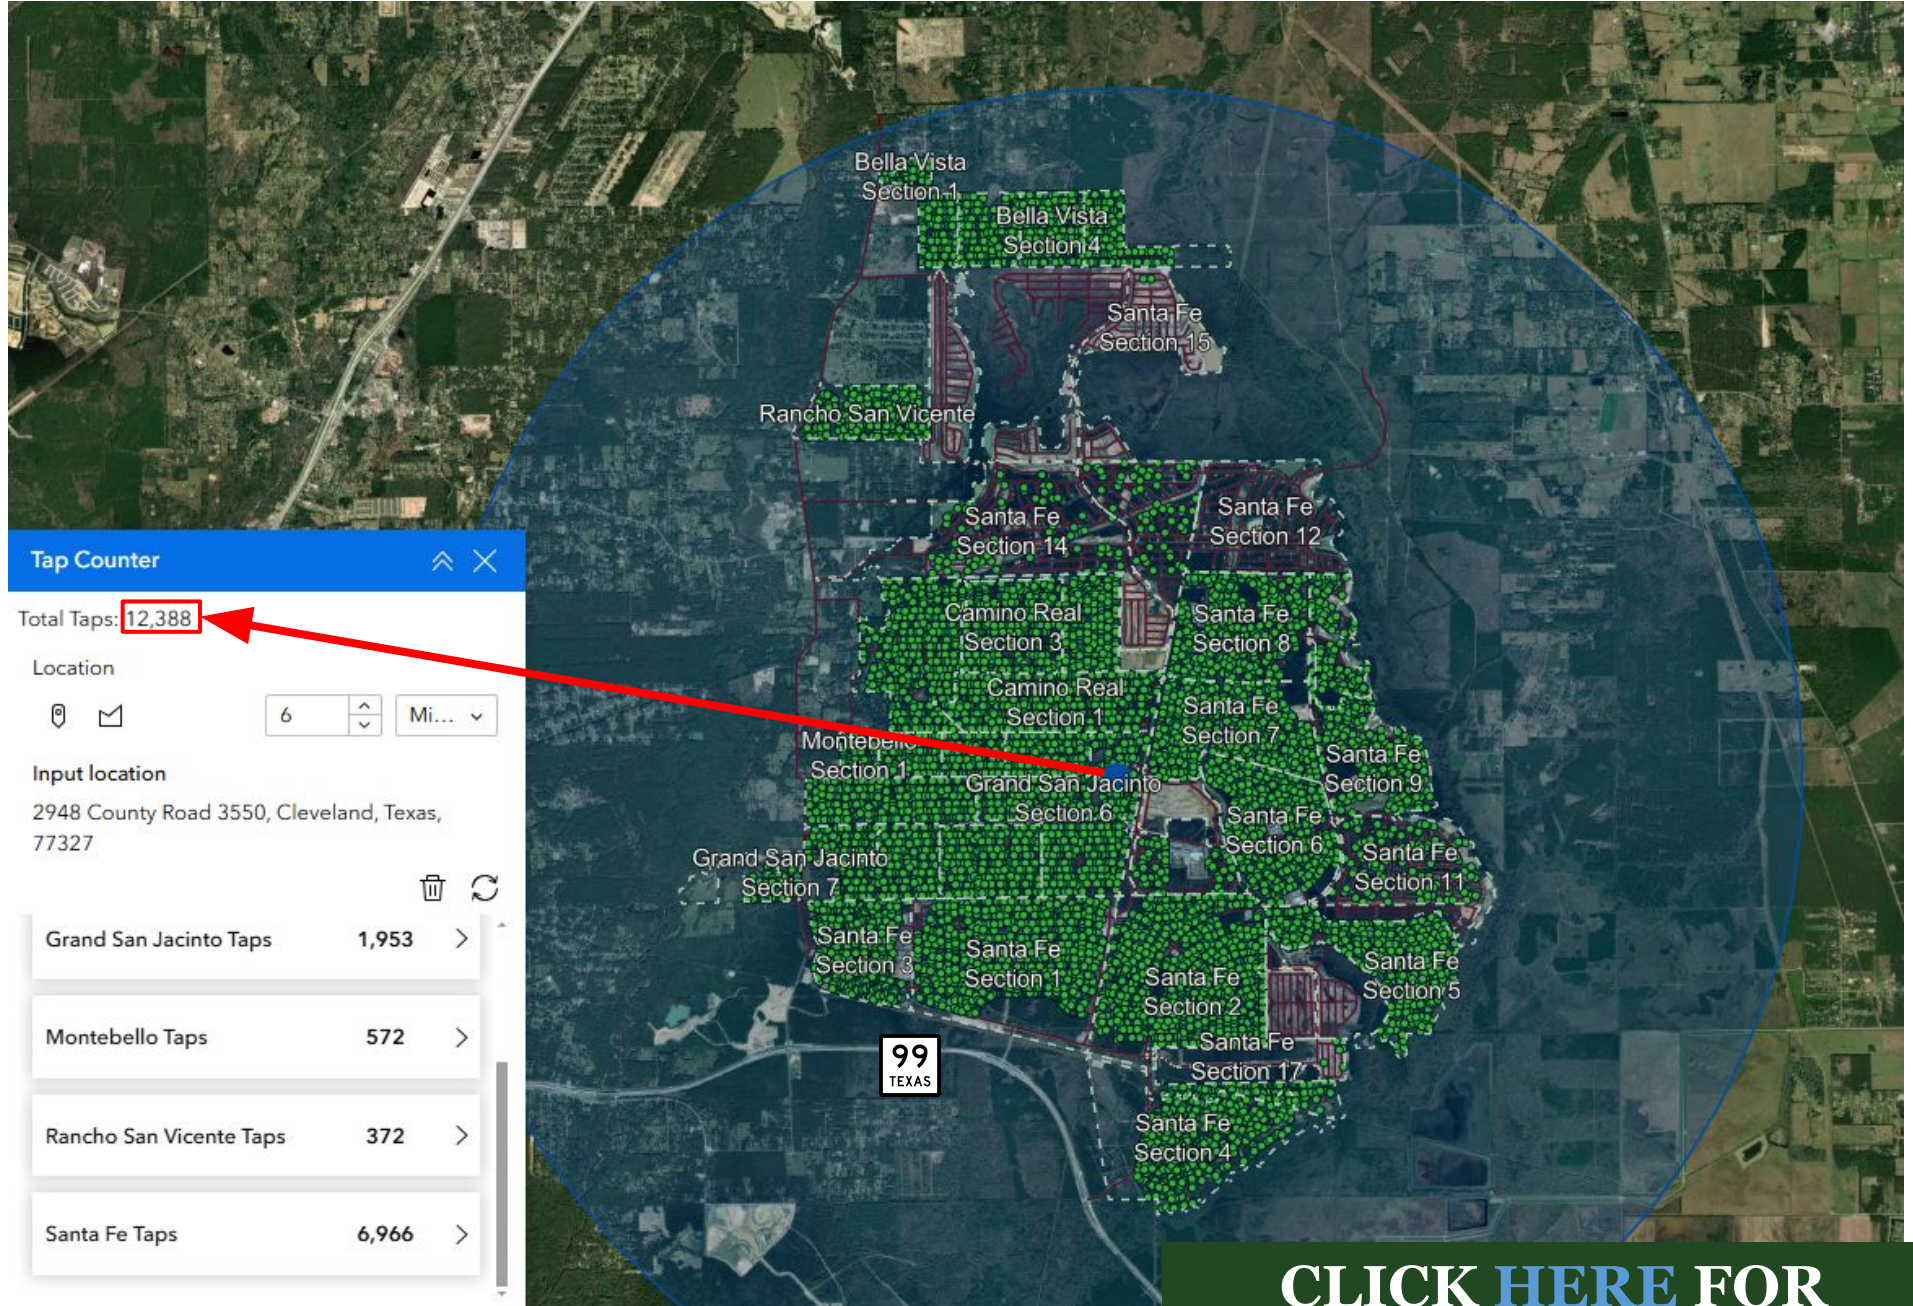

- 1,200 STUDENTS
- 120 STAFF

Address: Grand
San Jacinto Dr,
Cleveland, TX 77327

INTERNATIONAL LEADERSHIP OF TEXAS

- 1,400 STUDENTS
- 140 STAFF

Address: 4114 Road
5200, Cleveland, TX
77327

INTERNATIONAL LEADERSHIP OF TEXAS

- 1,400 STUDENTS
- 140 STAFF

Address: 1954 Road
5714, Cleveland, TX
77327

COLONY RIDGE ROOFTOP GIS LOCATOR/COUNTER

CLICK [HERE](#) FOR INTERACTIVE GIS MAP

COLONY RIDGE
 34,000 ACRES
 POPULATION - 50,000+
 PROJECTED POPULATION - 250,000
 100+ NEW ROOFTOPS MONTHLY
 7-10 YEARS REMAINING