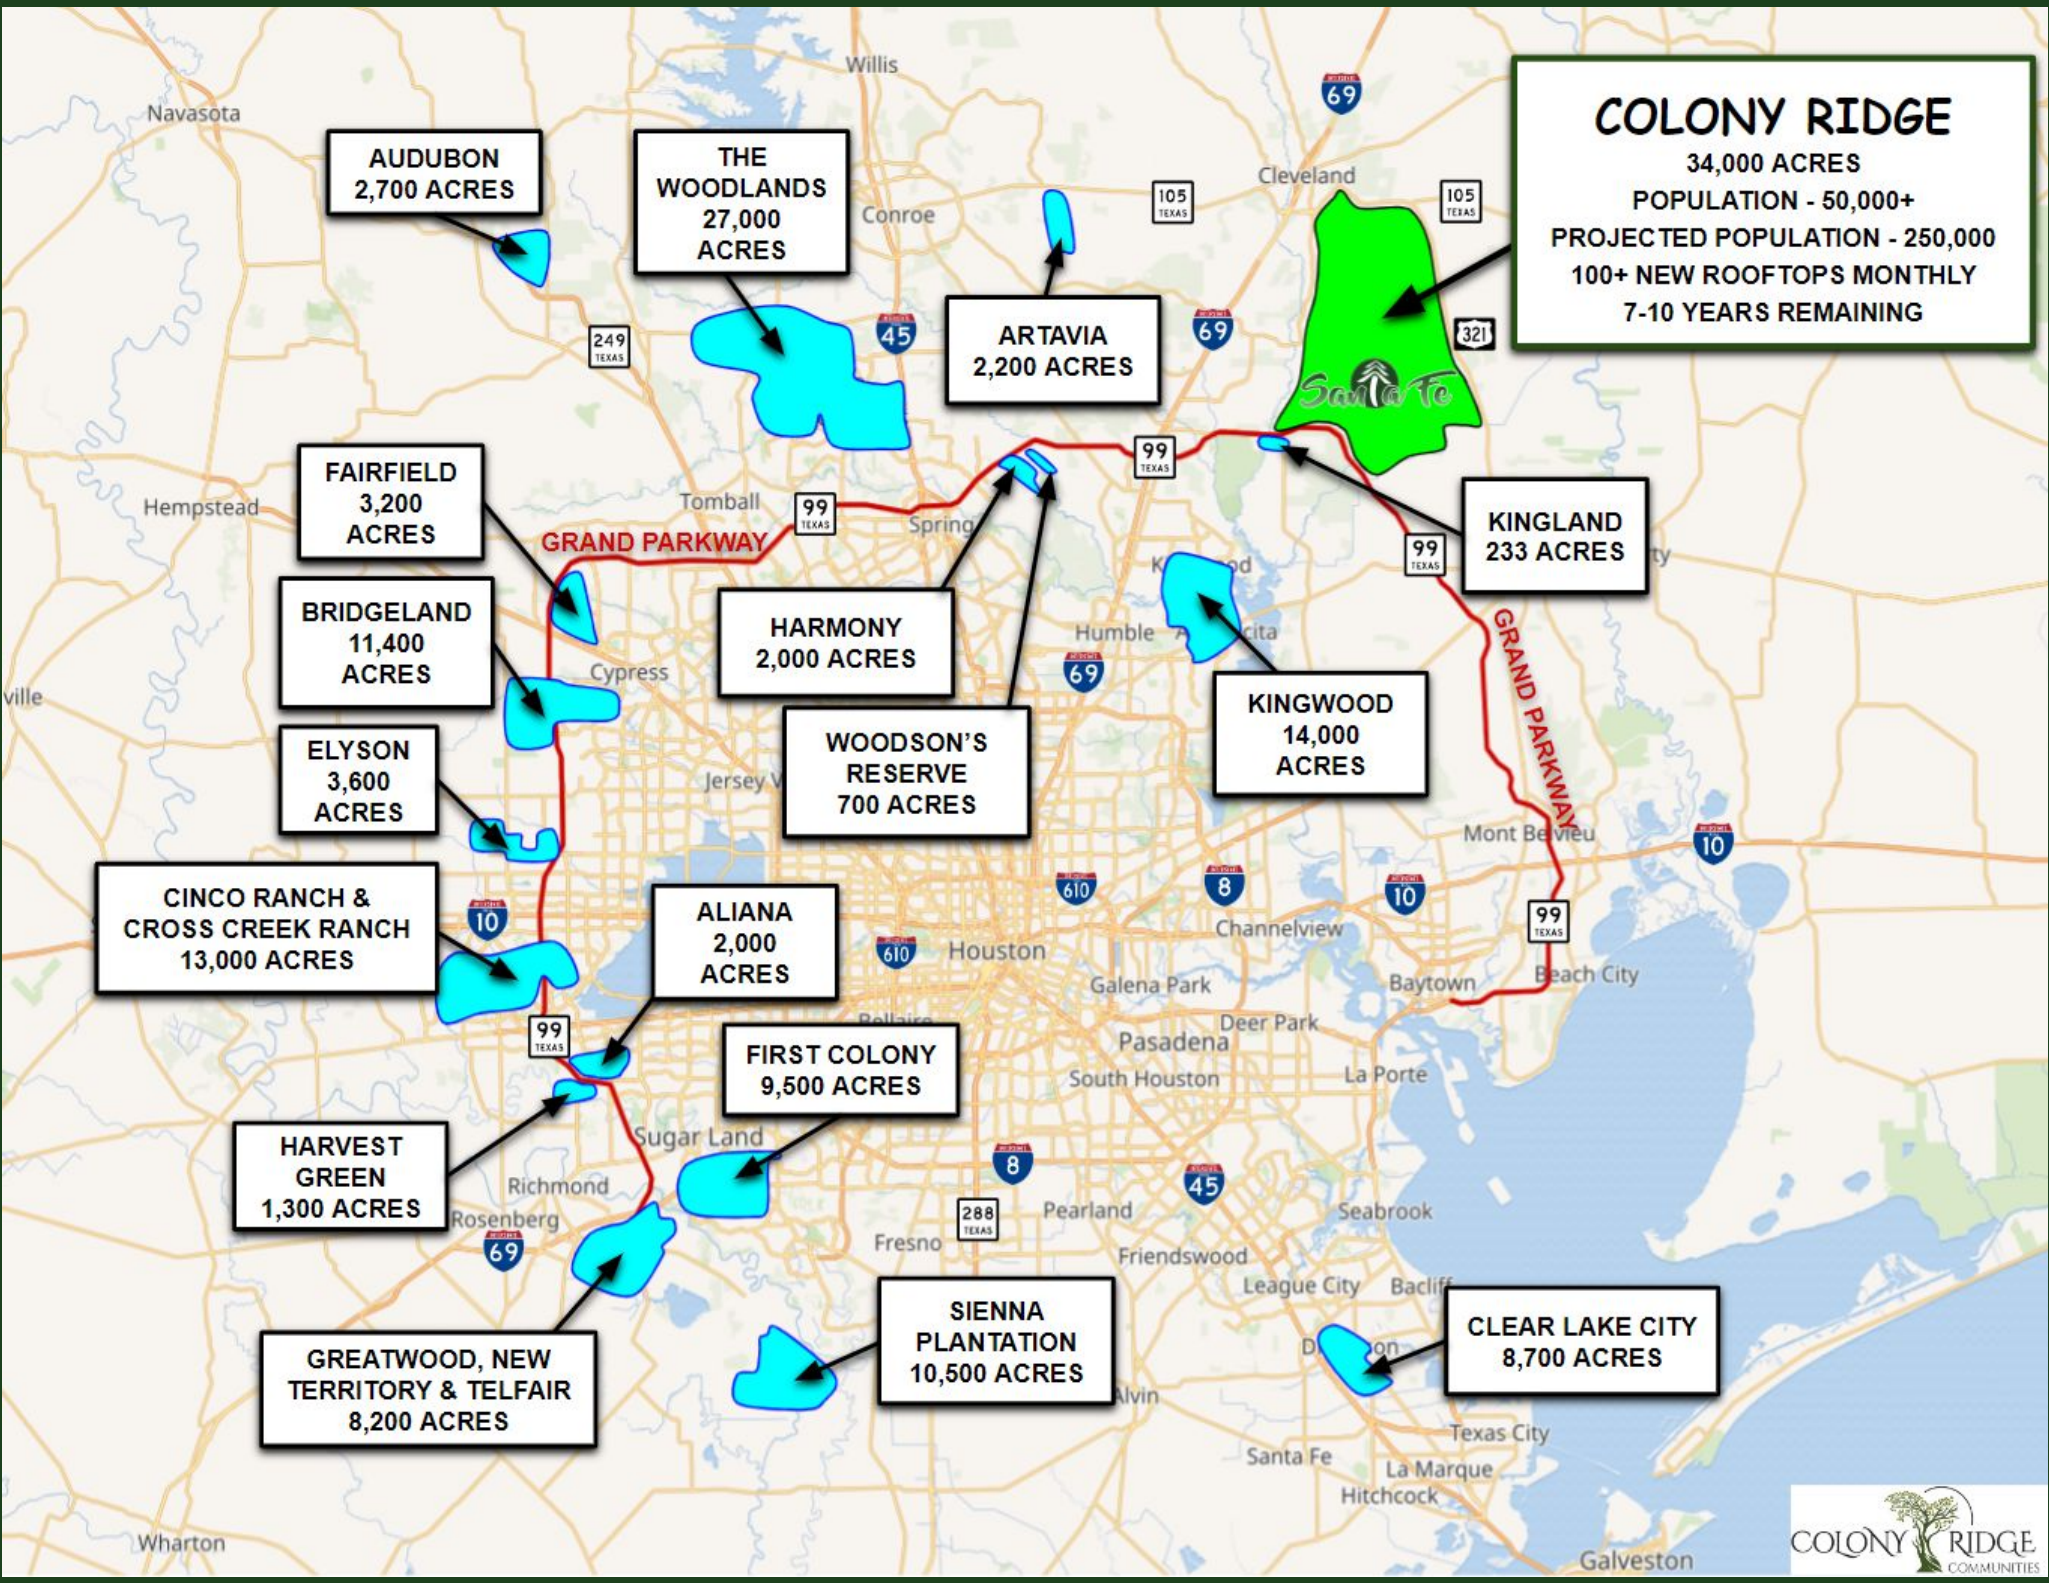

- 1,400 STUDENTS
- 140 STAFF

Address: 1954 Road
5714, Cleveland, TX
77327

COLONY RIDGE ROOFTOP GIS LOCATOR/COUNTER

CLICK [HERE](#) FOR INTERACTIVE GIS MAP

COLONY RIDGE
 34,000 ACRES
 POPULATION - 50,000+
 PROJECTED POPULATION - 250,000
 100+ NEW ROOFTOPS MONTHLY
 7-10 YEARS REMAINING