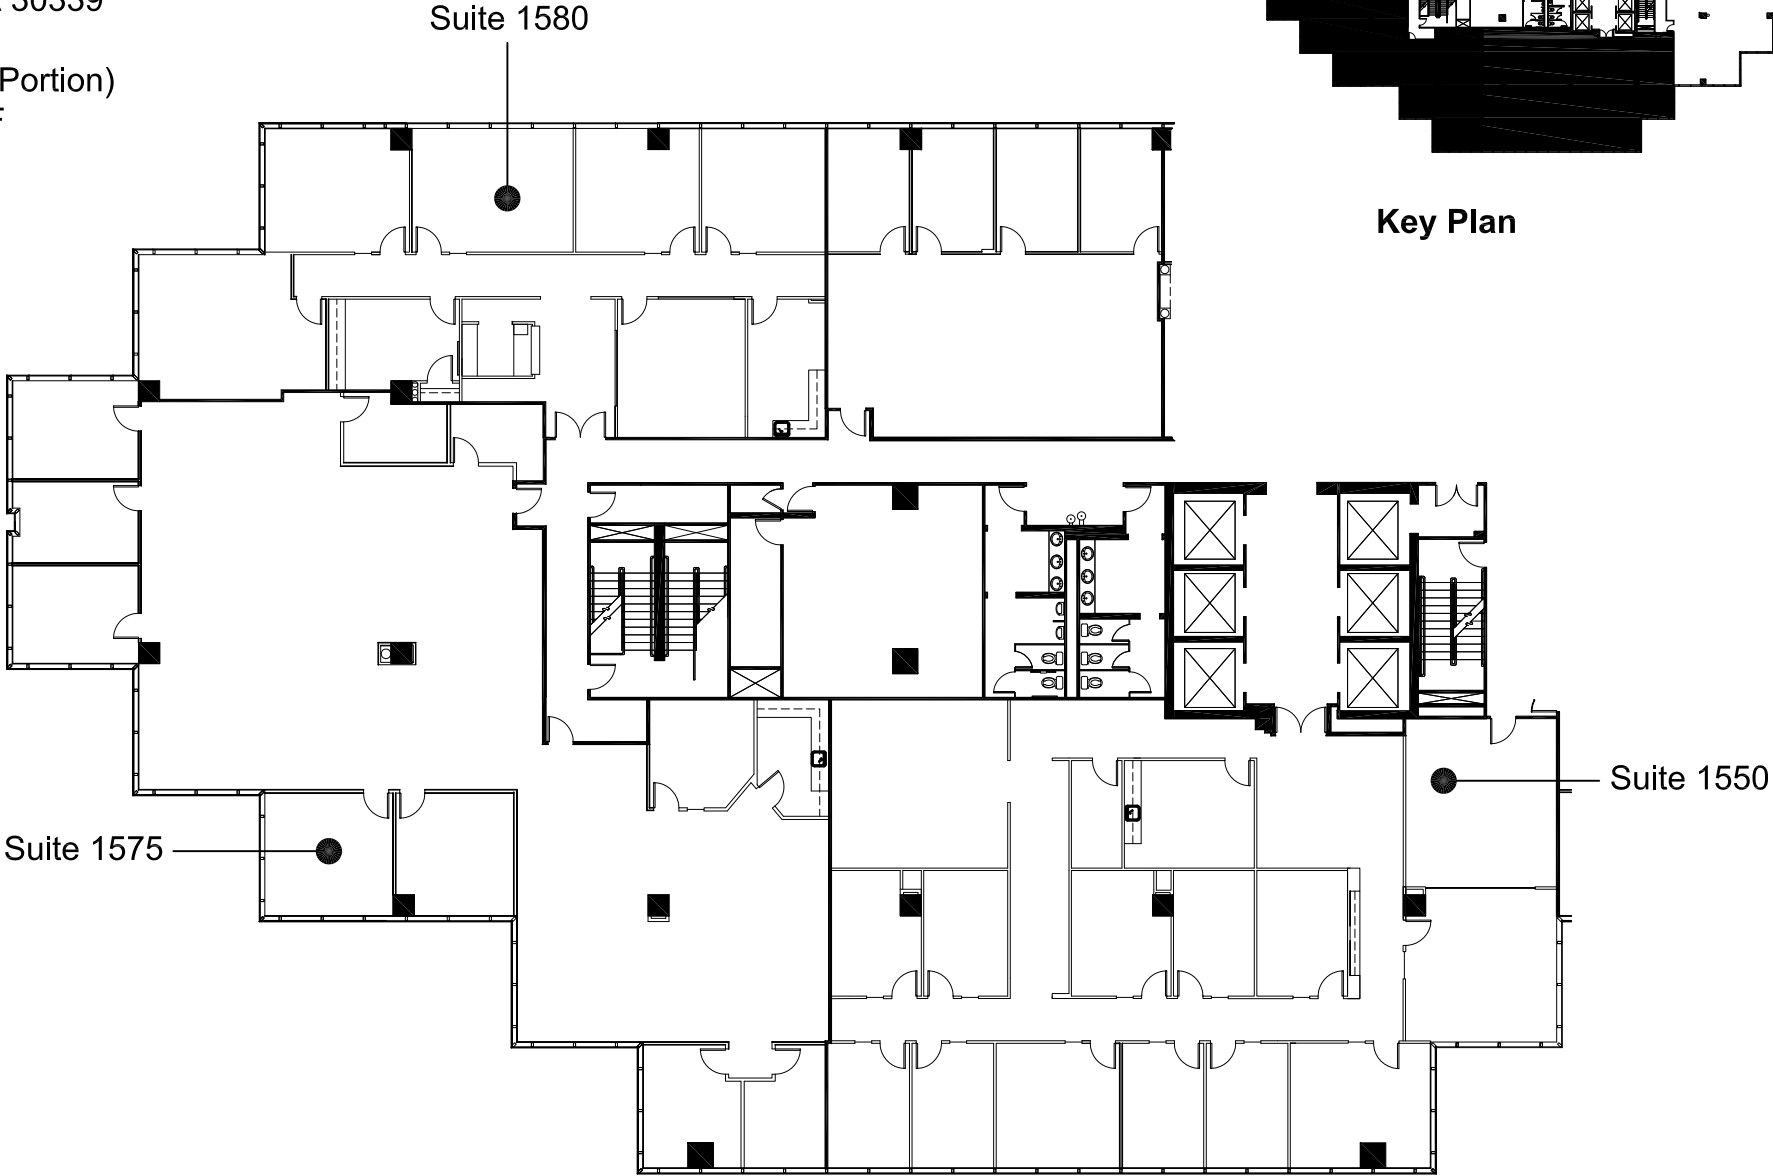

Riverwood 100
3350 Riverwood Parkway
Atlanta, GA 30339

15th Floor (Portion)
15,832 RSF

Disclaimer: The above Floor plans are not to scale.
The available space shown is believed to be correct but is subject to change.