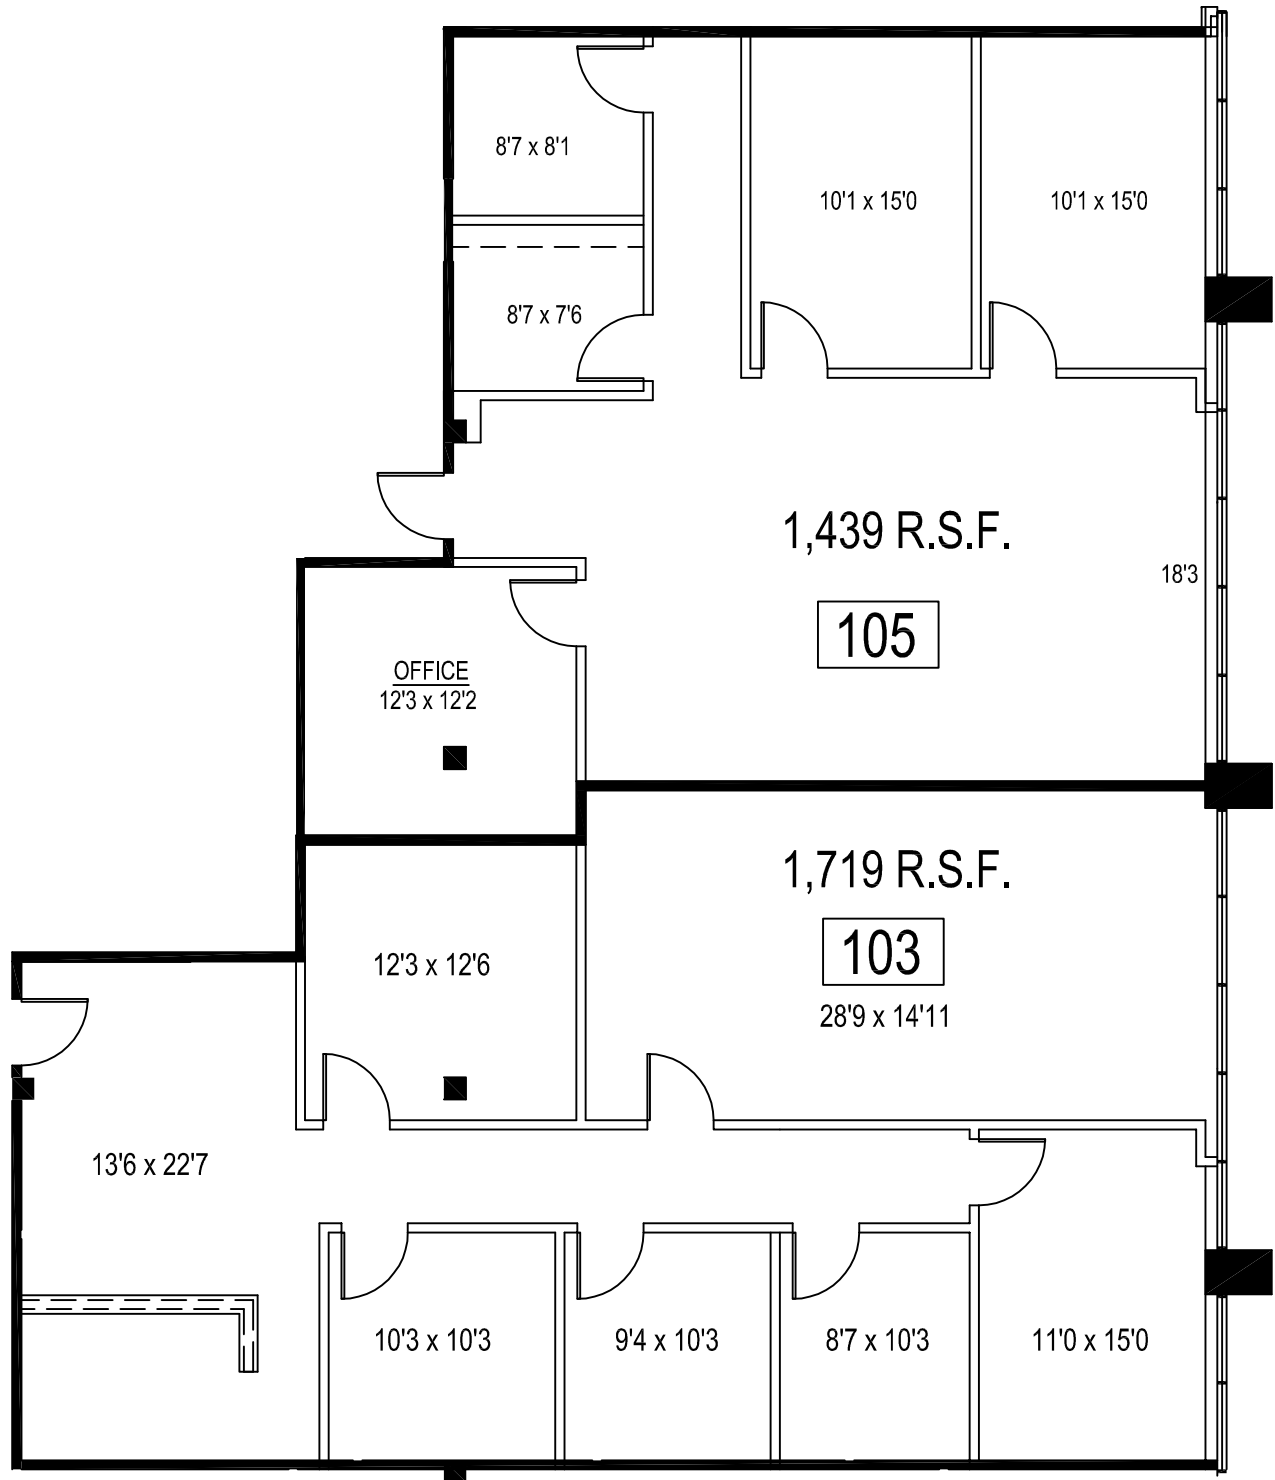

Midtown Centre

O F F I C E P A R K

3947 BOULEVARD CENTER DRIVE
1000 BUILDING SUITE 5
JACKSONVILLE, FLORIDA 32207
904-396-9092

walburn studio
art . architecture . environments
3947 BOULEVARD CENTER DRIVE, SUITE 8
JACKSONVILLE, FLORIDA 32207

FLOOR PLAN
4000 BUILDING
SUITE 103 & 105
4811 BEACH BOULEVARD
JACKSONVILLE, FLORIDA

SCALE: N.T.S.
USF: 2,820
RSF: 3,158
9/24/15

SHEET:
1
OF 1