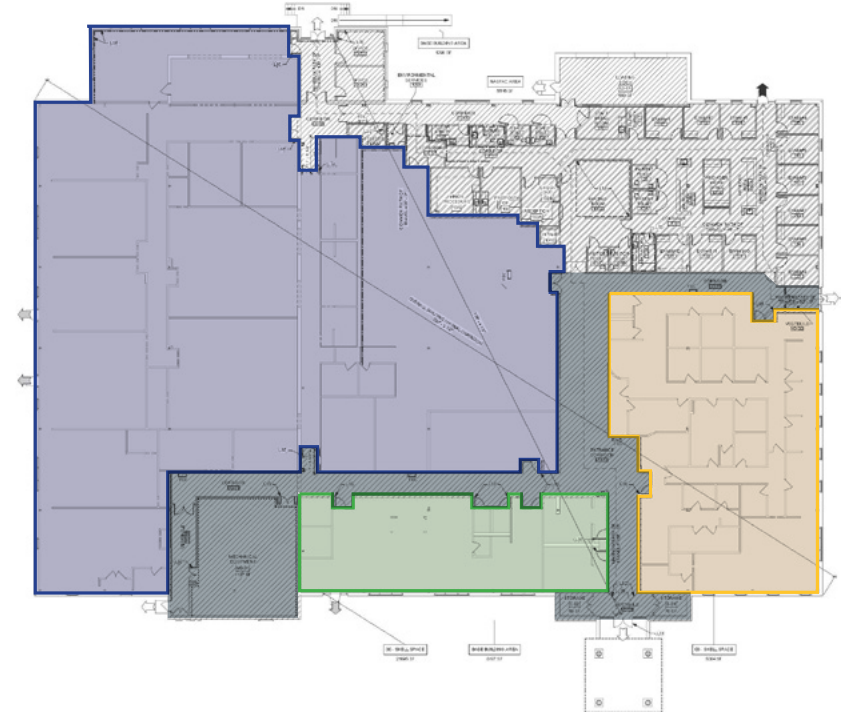

160 Fries Mill Road

Medical Office Building
For Lease

160 Fries Mill Road

Medical Office Building For Lease

Property Highlights:

- Premiere Medical Office Building in South Jersey Healthcare Corridor
- 2,388 SF - 30,405 SF Build-to-suit suites available
- Prime location on Fries Mill Rd with 7,300+ vehicles per day
- Close proximity to Penn Medicine, Jefferson Health, and Cooper University Health
- Convenient location with access to E Black Horse Pike and Hurffville-Cross Keys Rd
- Abundant parking

**Class A Medical
Office Building**

**Signage Visibility on
Fries Mill Road**

**Flexible Build-To-Suit
Floor Plan Layouts**

**An Abundance of
Accessible Parking**

160 Fries Mill Road

Medical Office Building
For Lease

21,840 SF*

6,177 SF*

2,388 SF*

* Square footages are approximate and subject to change, based on architectural measurement.