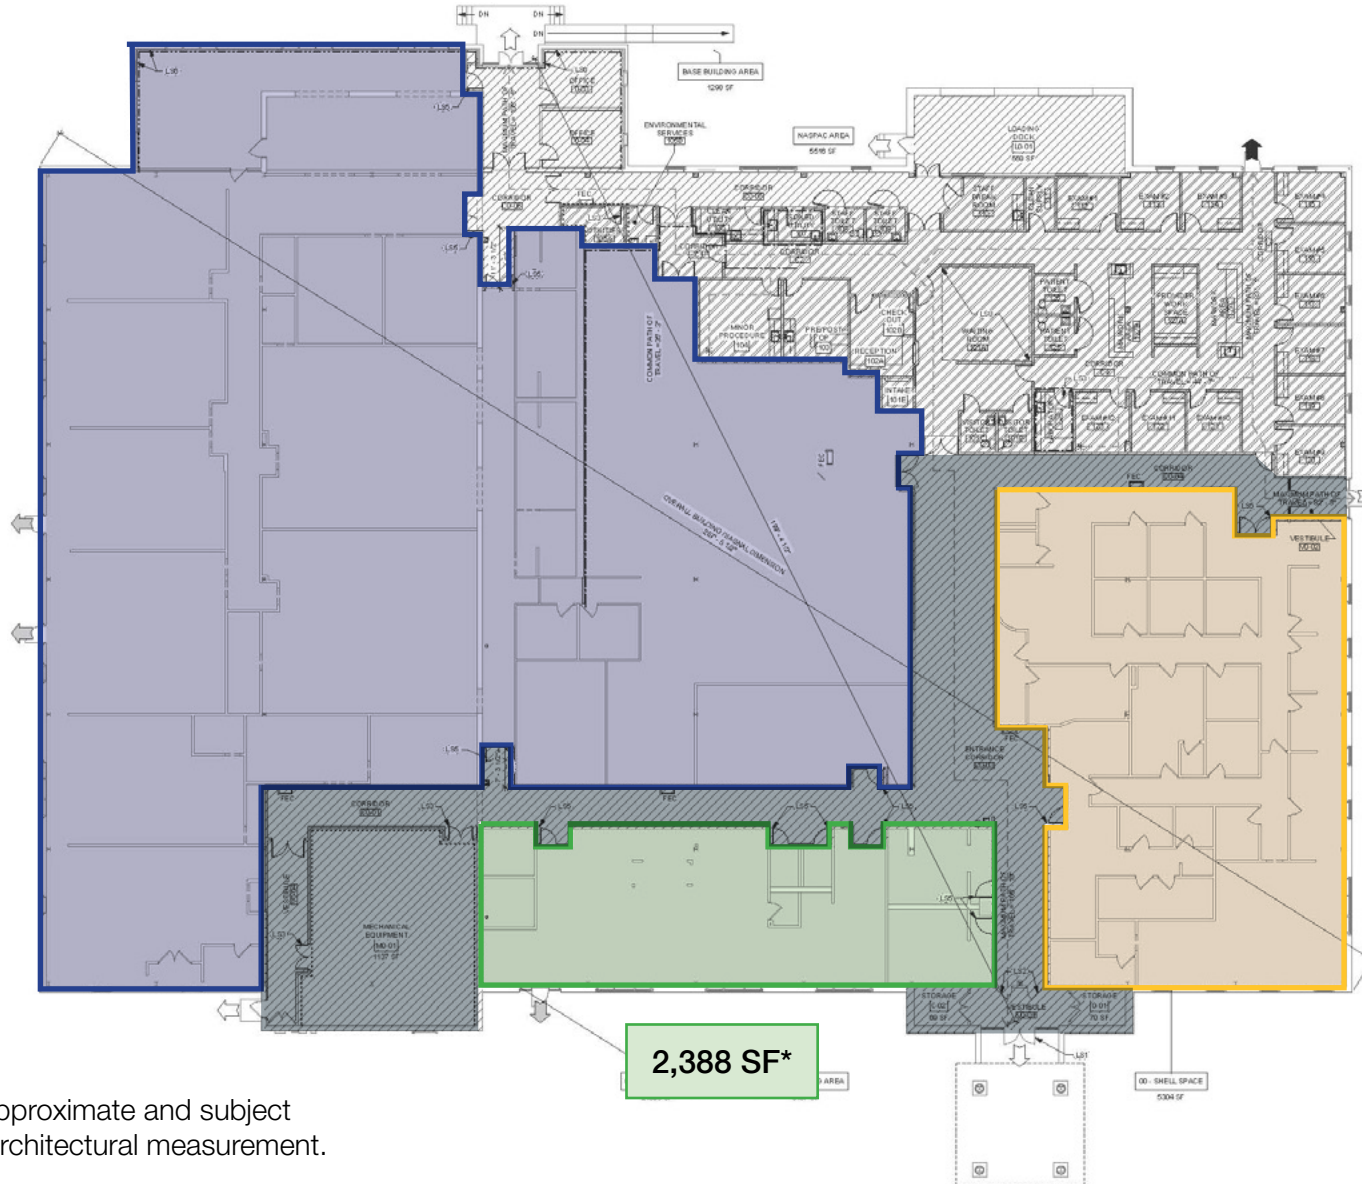

160 Fries Mill Road

Medical Office Building
For Lease

160 Fries Mill Road

Medical Office Building For Lease

Property Highlights:

- Premiere Medical Office Building in South Jersey Healthcare Corridor
- 2,388 SF - 30,405 SF Build-to-suit suites available
- Prime location on Fries Mill Rd with 7,300+ vehicles per day
- Close proximity to Penn Medicine, Jefferson Health, and Cooper University Health
- Convenient location with access to E Black Horse Pike and Hurffville-Cross Keys Rd
- Abundant parking

**Class A Medical
Office Building**

**Signage Visibility on
Fries Mill Road**

**Flexible Build-To-Suit
Floor Plan Layouts**

**An Abundance of
Accessible Parking**

160 Fries Mill Road

Medical Office Building
For Lease

21,840 SF*

6,177 SF*

2,388 SF*

* Square footages are approximate and subject to change, based on architectural measurement.