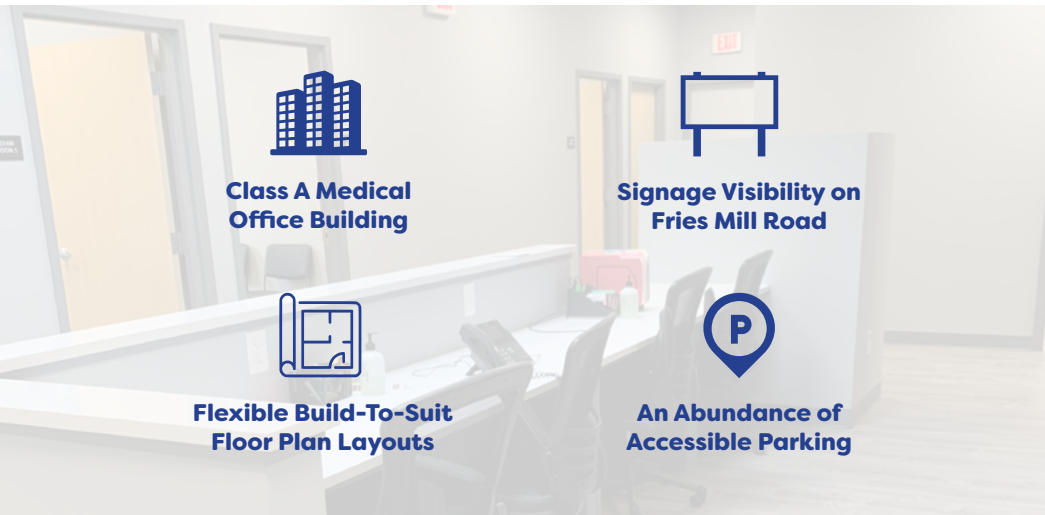

160 Fries Mill Road

Medical Office Building
For Lease

160 Fries Mill Road

Medical Office Building For Lease

Property Highlights:

- Premiere Medical Office Building in South Jersey Healthcare Corridor
- 2,388 SF - 30,405 SF Build-to-suit suites available
- Prime location on Fries Mill Rd with 7,300+ vehicles per day
- Close proximity to Penn Medicine, Jefferson Health, and Cooper University Health
- Convenient location with access to E Black Horse Pike and Hurffville-Cross Keys Rd
- Abundant parking

**Class A Medical
Office Building**

**Signage Visibility on
Fries Mill Road**

**Flexible Build-To-Suit
Floor Plan Layouts**

**An Abundance of
Accessible Parking**

160 Fries Mill Road

Medical Office Building
For Lease