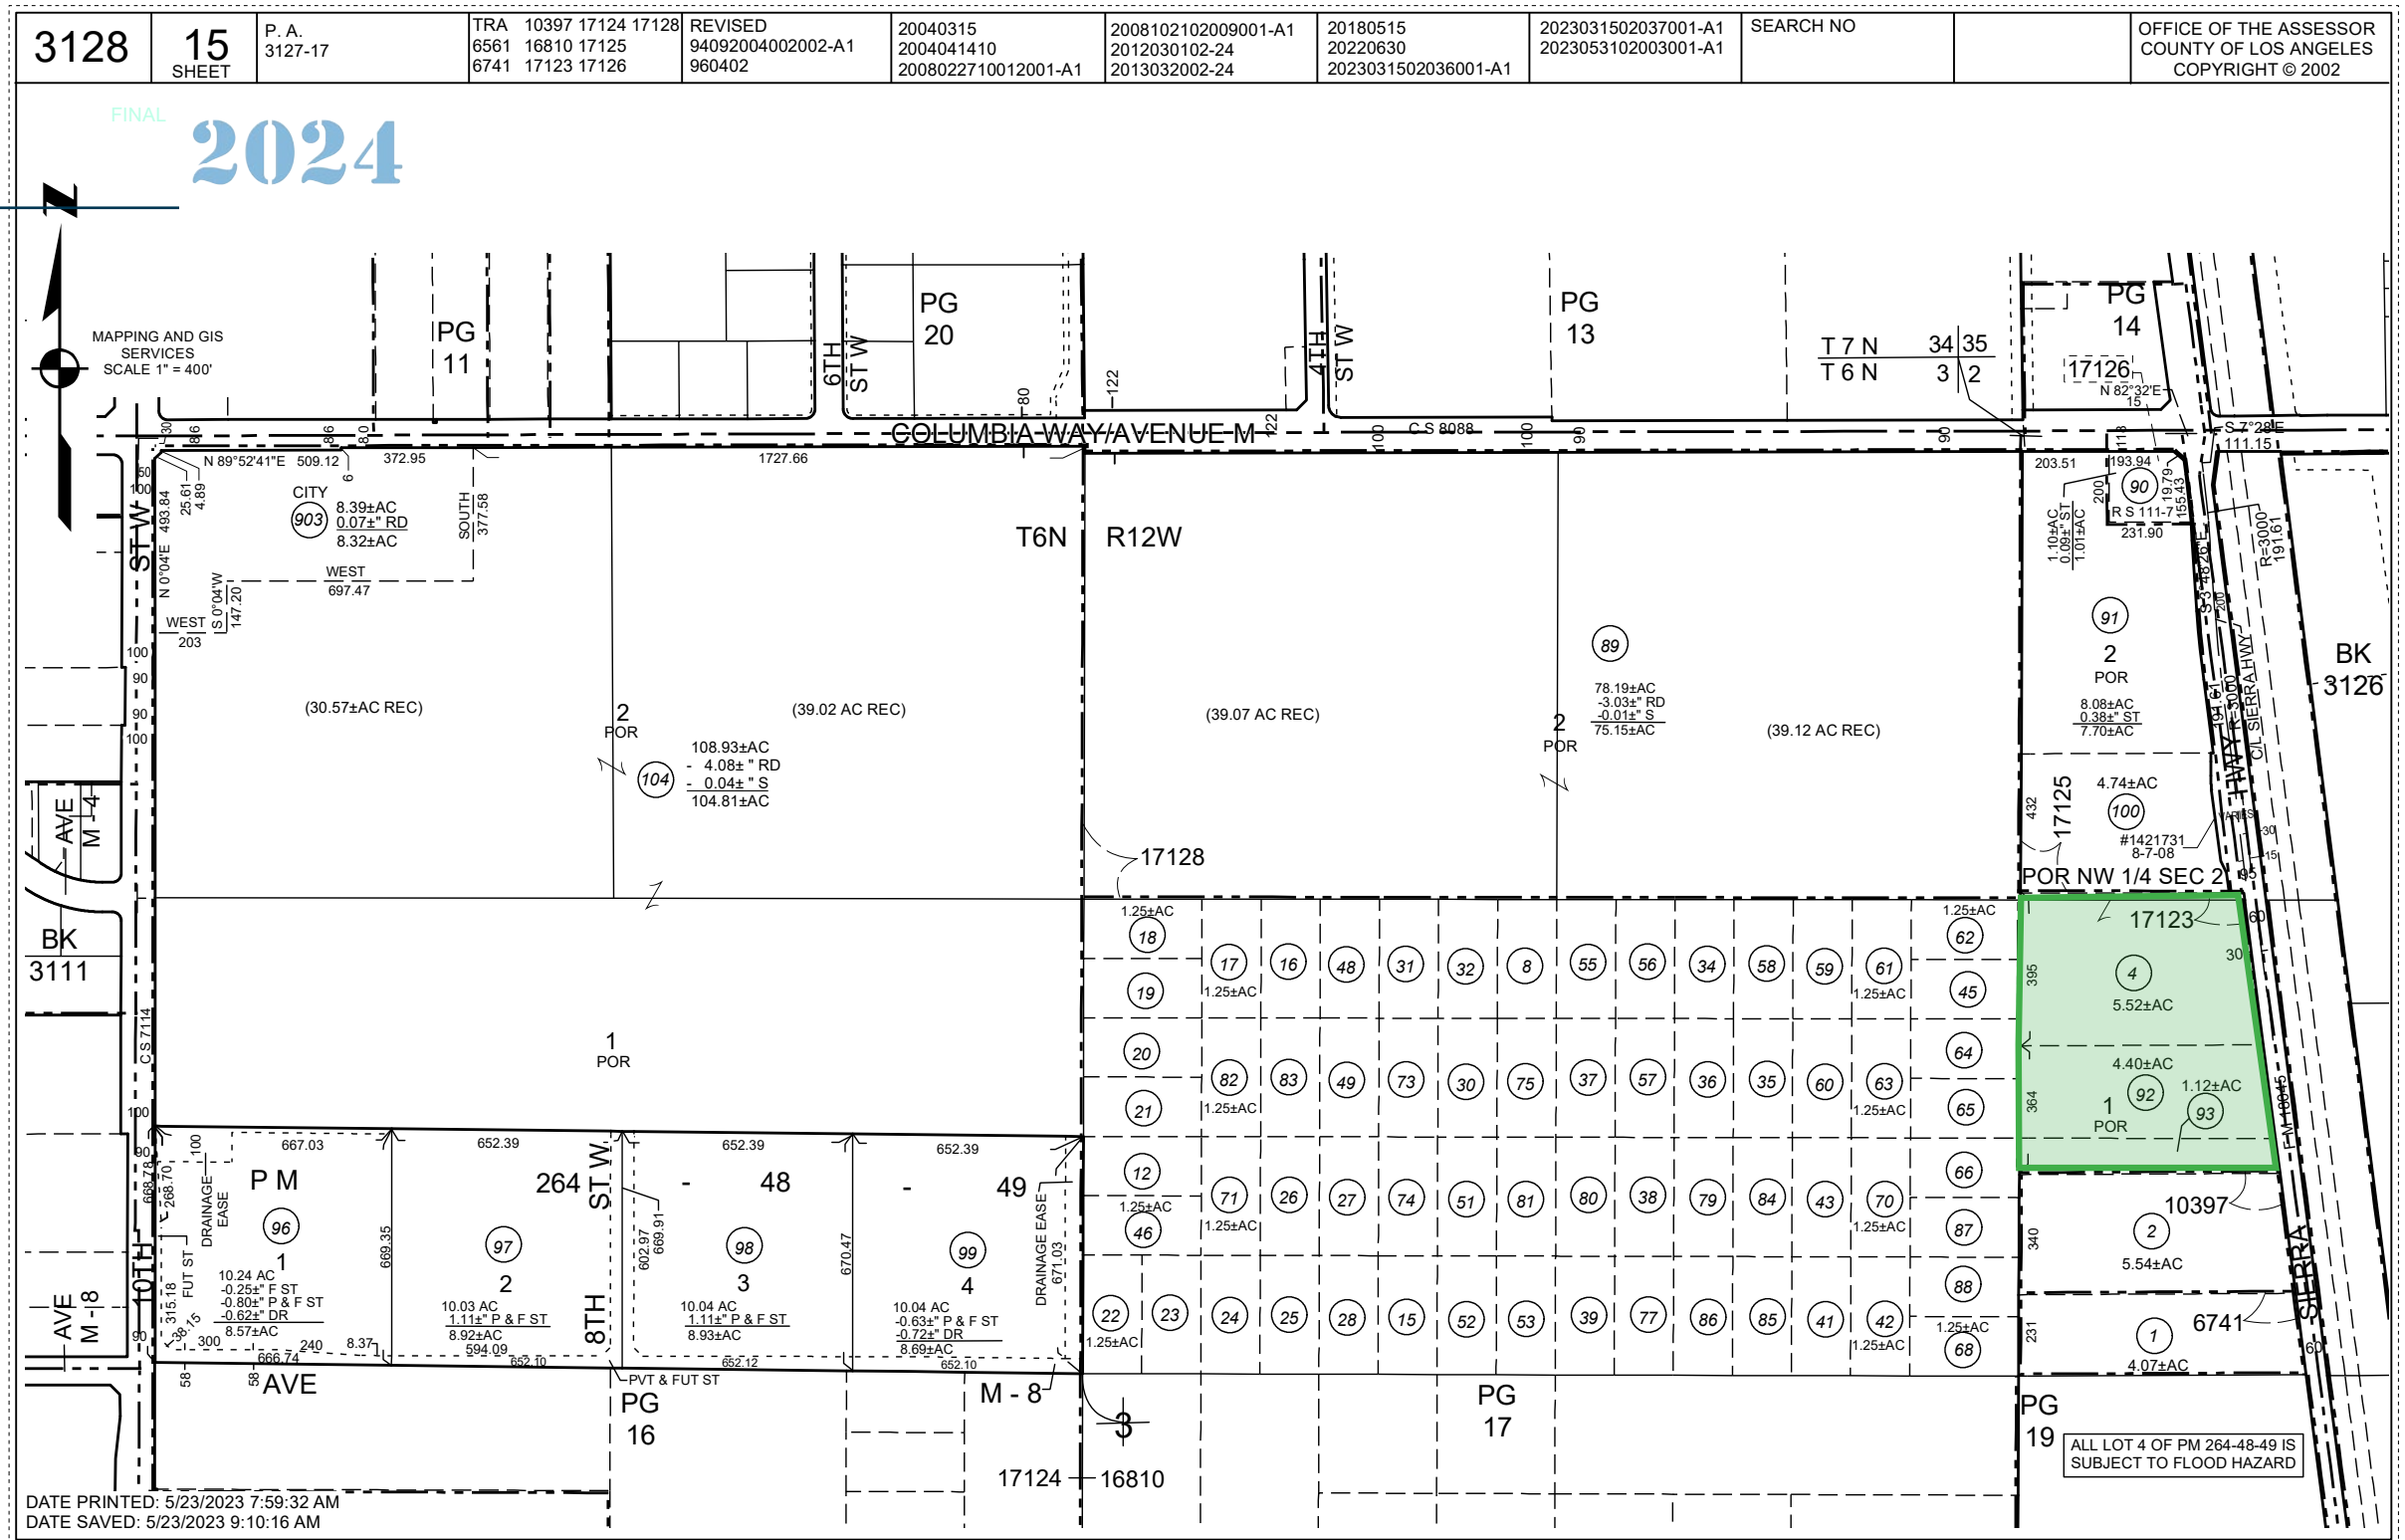

OFFERING SUMMARY

SIERRA HWY DEVELOPMENT PROPOSED INDUSTRIAL CENTER

Stratton Commercial Real Estate is thrilled to present a prime investment opportunity adjacent to the bustling Sierra Hwy Plaza—a contiguous vacant land portfolio spanning 501,375± sq.ft. (11.51 acres). Positioned next to a fully leased flex/industrial center, this expansive plot offers the rare advantage of being part of a well-established industrial hub. The property boasts massive frontage on Sierra Highway, ensuring excellent visibility and access.

LOT SIZE SQ.FT 501,375± (11.51 ACRES)
APN(S) 3128-015-004, 3128-015-092, 3128-015-093
ZONING AEROSPACE INDUSTRIAL

SIERRA HWY DEVELOPMENT

PALMDALE, CA 93550

PARCEL MAP & APN NUMBERS

DEVELOPMENT LAND

- └─ 3128-015-004
- └─ 3128-015-092
- └─ 3128-015-093