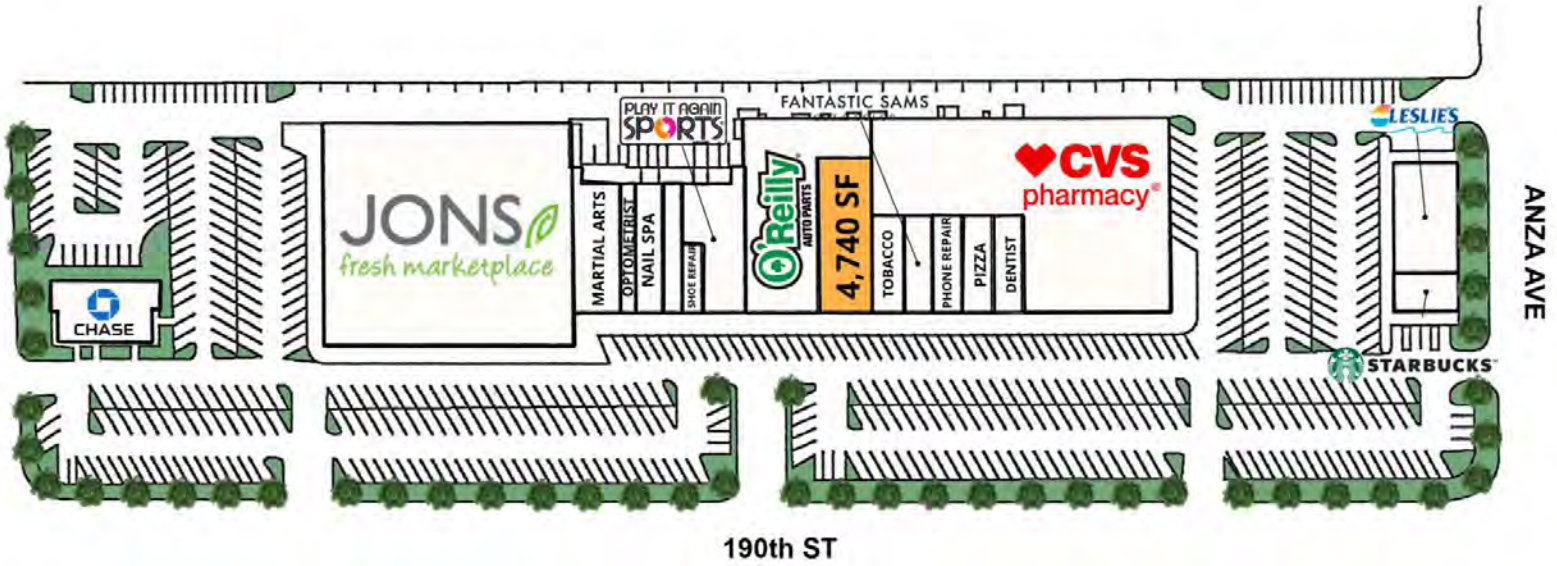

## PROPERTY HIGHLIGHTS

- Former Avenue Clothing Store
- Monument signage available with maximum visibility along 190th Street
- Positioned 1.5 miles east of Pacific Coast Highway
- Strong area demographics with an average household income of \$91,000+ within one mile

# NORTH TORRANCE SHOPPING CENTER

4848 190TH STREET TORRANCE, CA 90503

  
**DEL AMO**
  
**FASHION CENTER**
  
A SIMON MALL

**amazon go**
  
**Staples Walmart**
  
**HOBBY LOBBY**
  
**Chick-fil&**
  
**Banfield PET HOSPITAL**
  
**verizon**