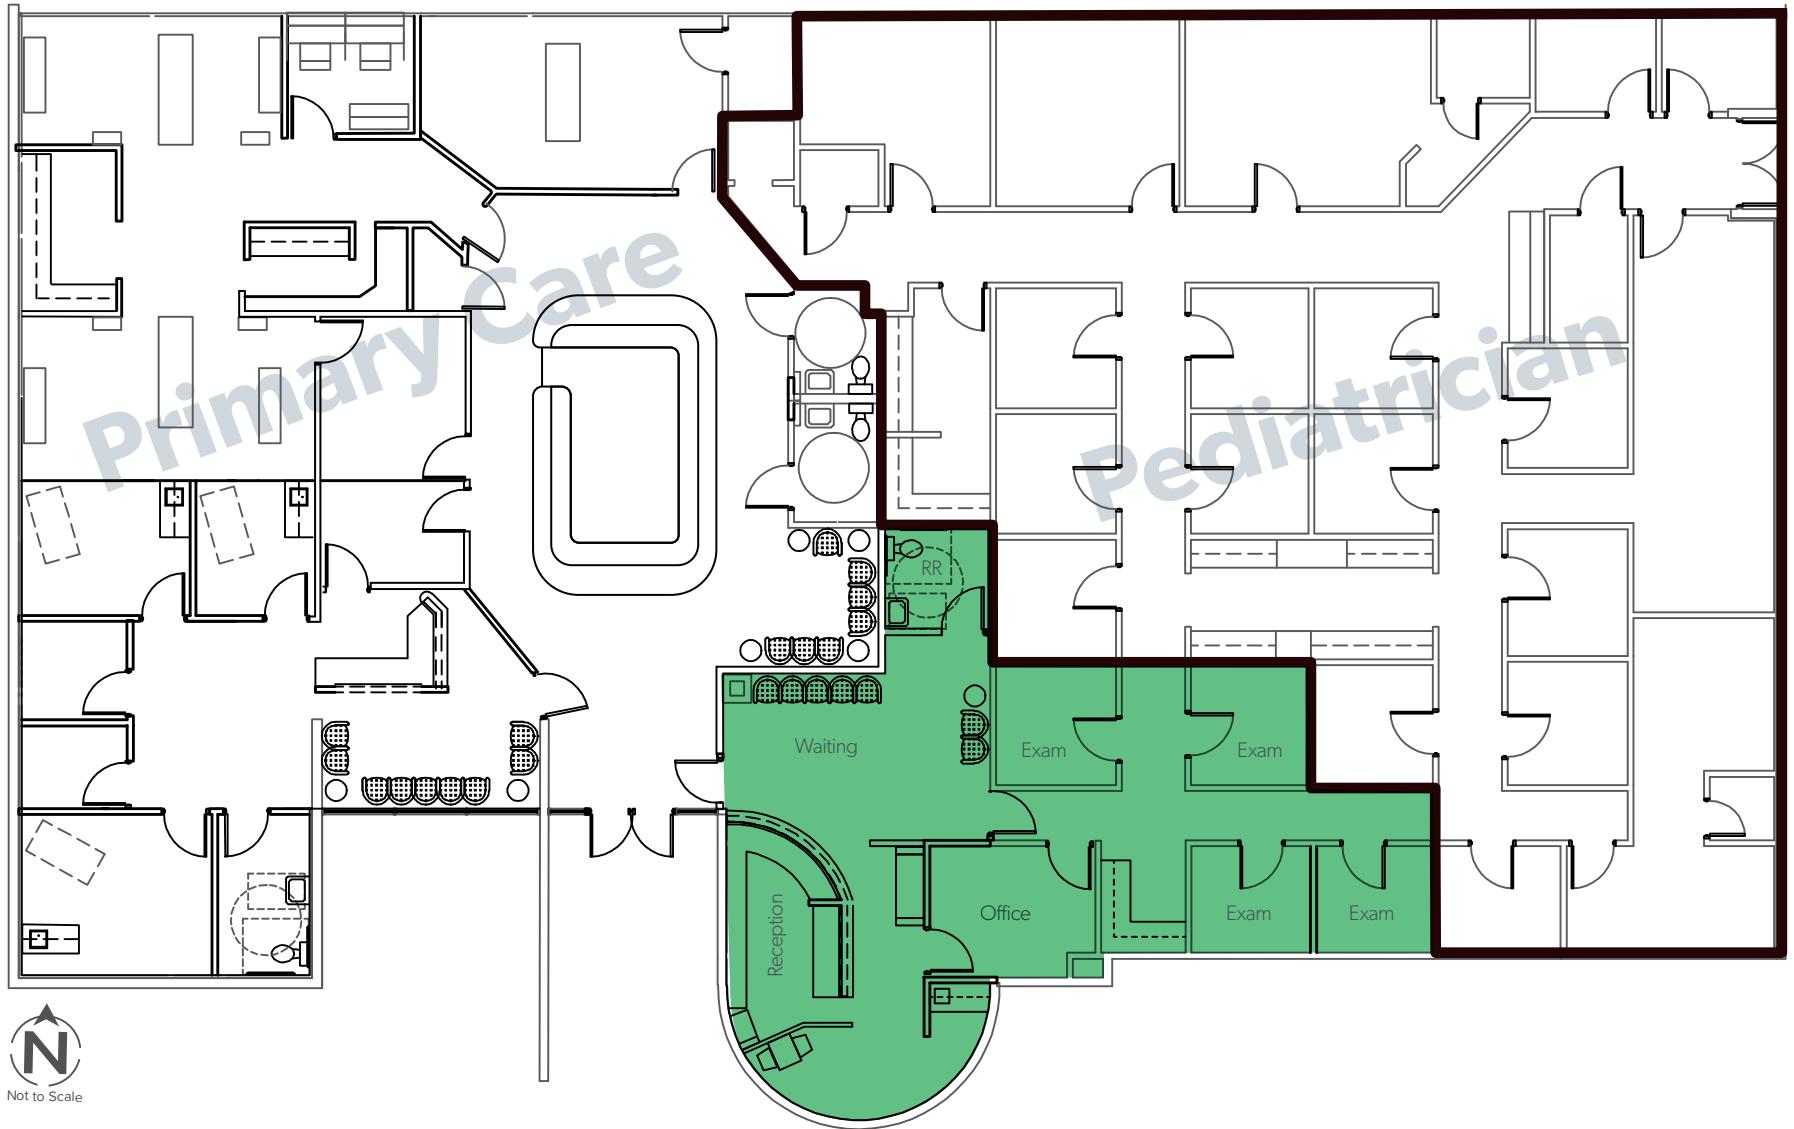

# Property Summary

<b>Available</b>	Suite 100±1,322 SF
<b>Building Size</b>	±8,468 SF
<b>Year Built</b>	1980
<b>Parking</b>	5.84/1,000 SF
<b>Lease Rate</b>	\$22.00/SF FSG

# Floor Plan

For Lease | ±1,322 SF

Suite 100  
Available