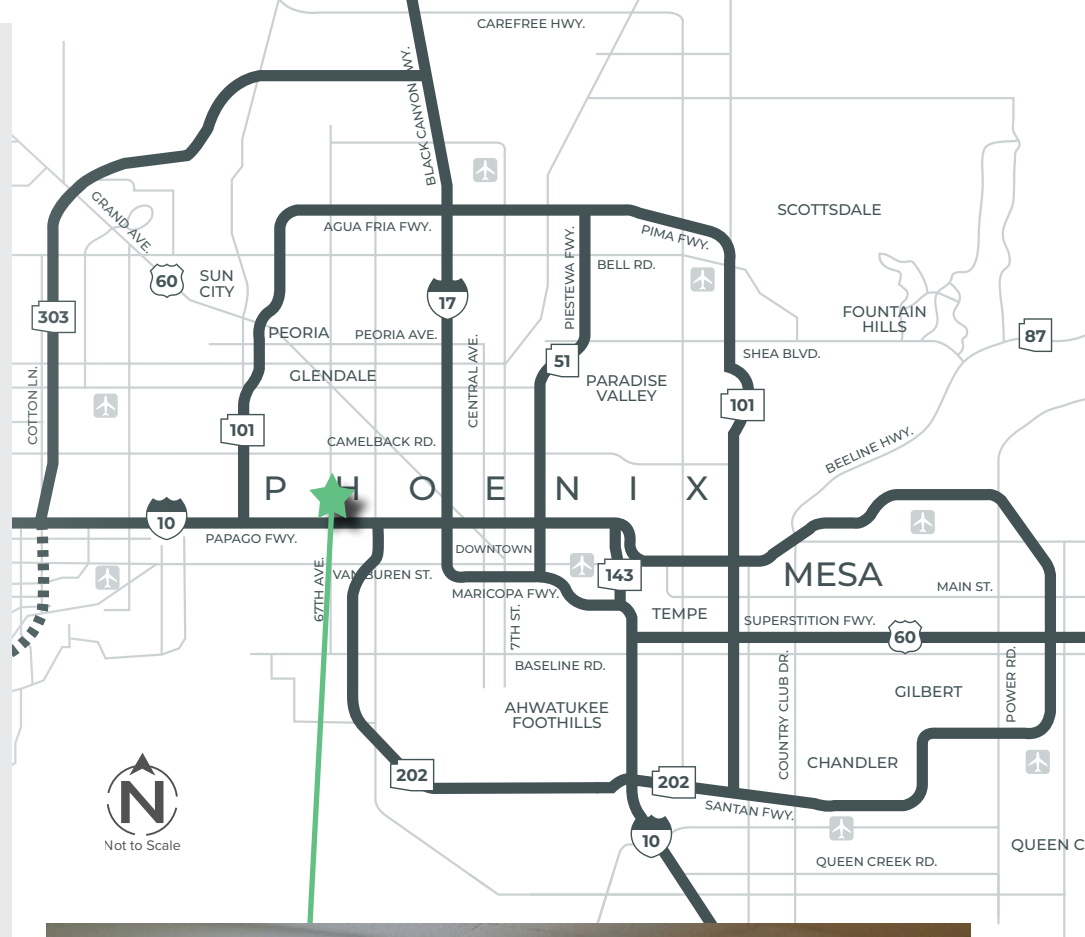

# Location

## Population

1 mile 30,232  
3 mile 223,419  
5 mile 457,273

**10 Minute Drive**  
to Banner Estrella  
Medical Center

**±35,155 VPD**  
Indian School Rd  
and 67th Ave

**25 Minute Drive**  
to Sky Harbor  
International Airport

**Convenient Freeway**  
access from I-17  
and Loop 101

**Join Current Tenants**  
Dentist/Orthodontist  
OB-Gyn/Midwife  
Naturopath  
Therapist  
Medical Specialists  
Internal Medicine/Geriatrics  
Chiropractor  
Optician