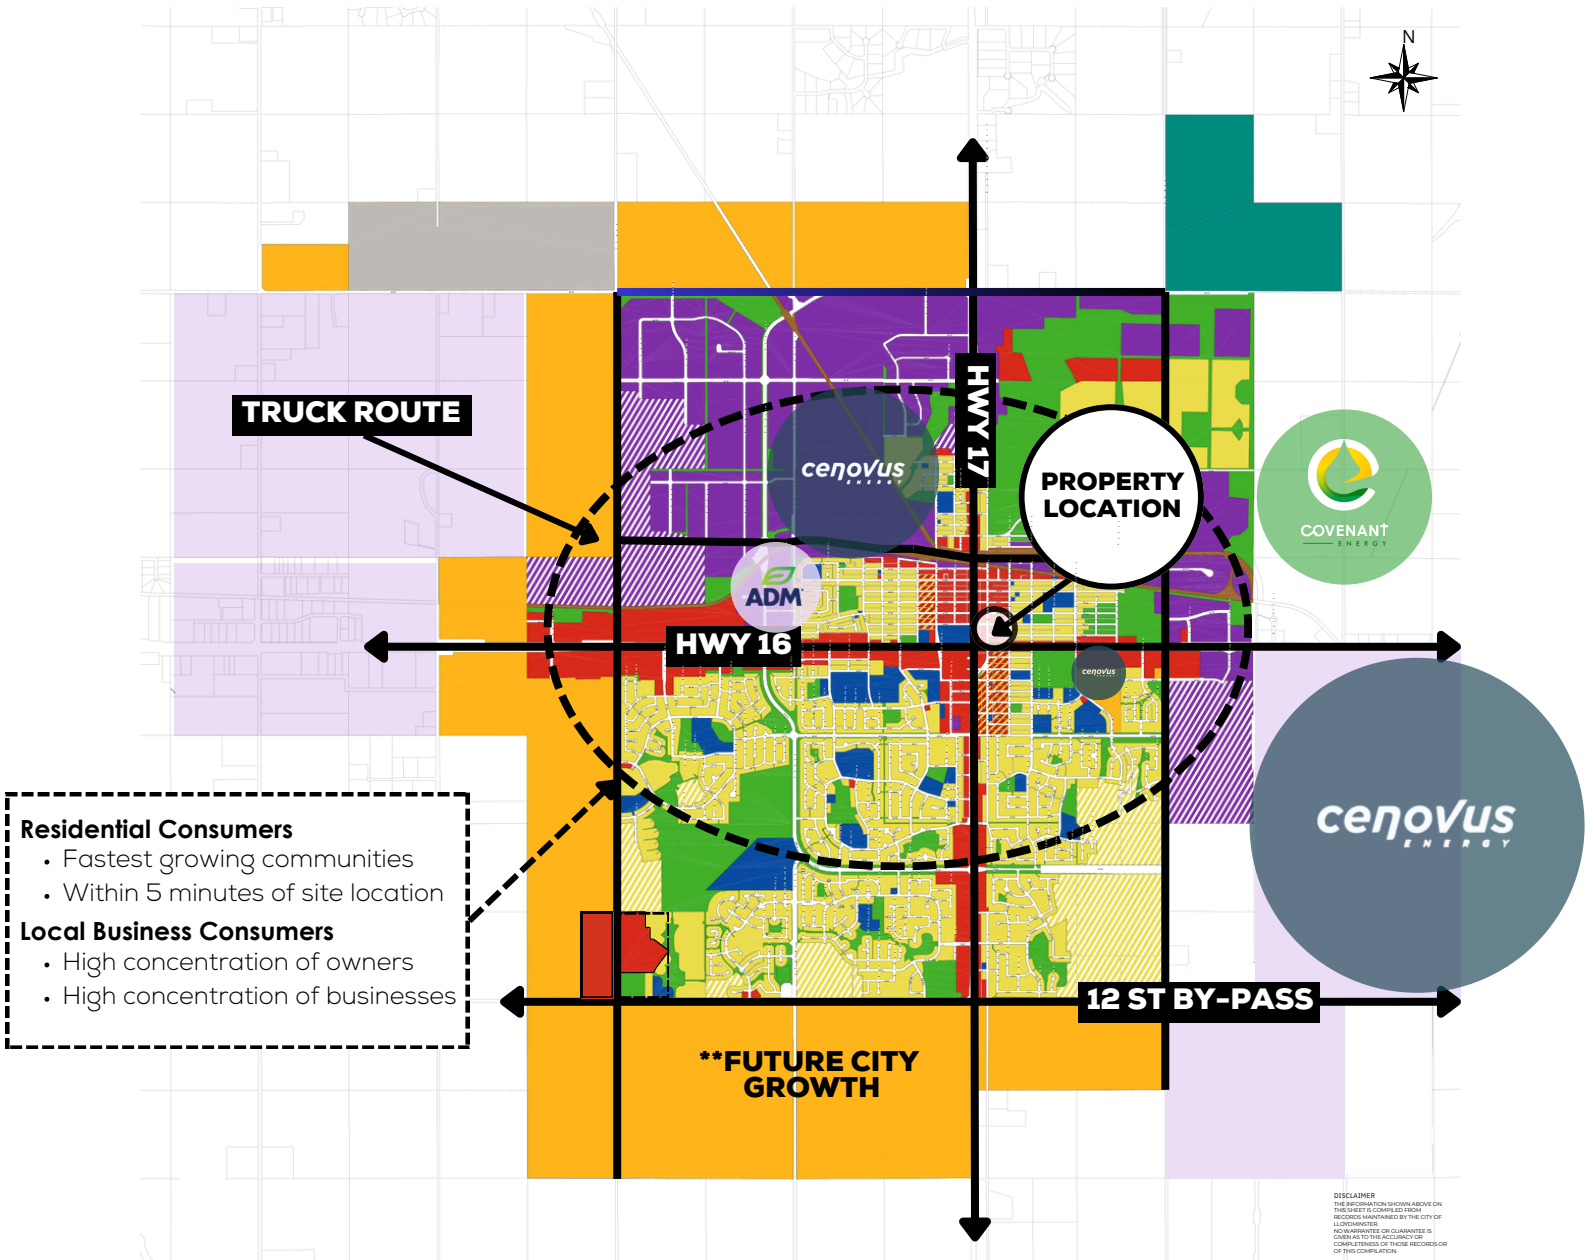

LOCATION OVERVIEW

4507 50 Ave LLOYDMINSTER, SK

CONTACT

Musgrave Agencies
780.875.9159
info@musgraveagencies.com
musgraveagencies.com

COLIN CLARKE
306.830.1499
cclarke@musgraveagencies.com
musgraveagencies.com

MUSGRAVE
AGENCIES

ROYAL LEPAGE
COMMERCIAL