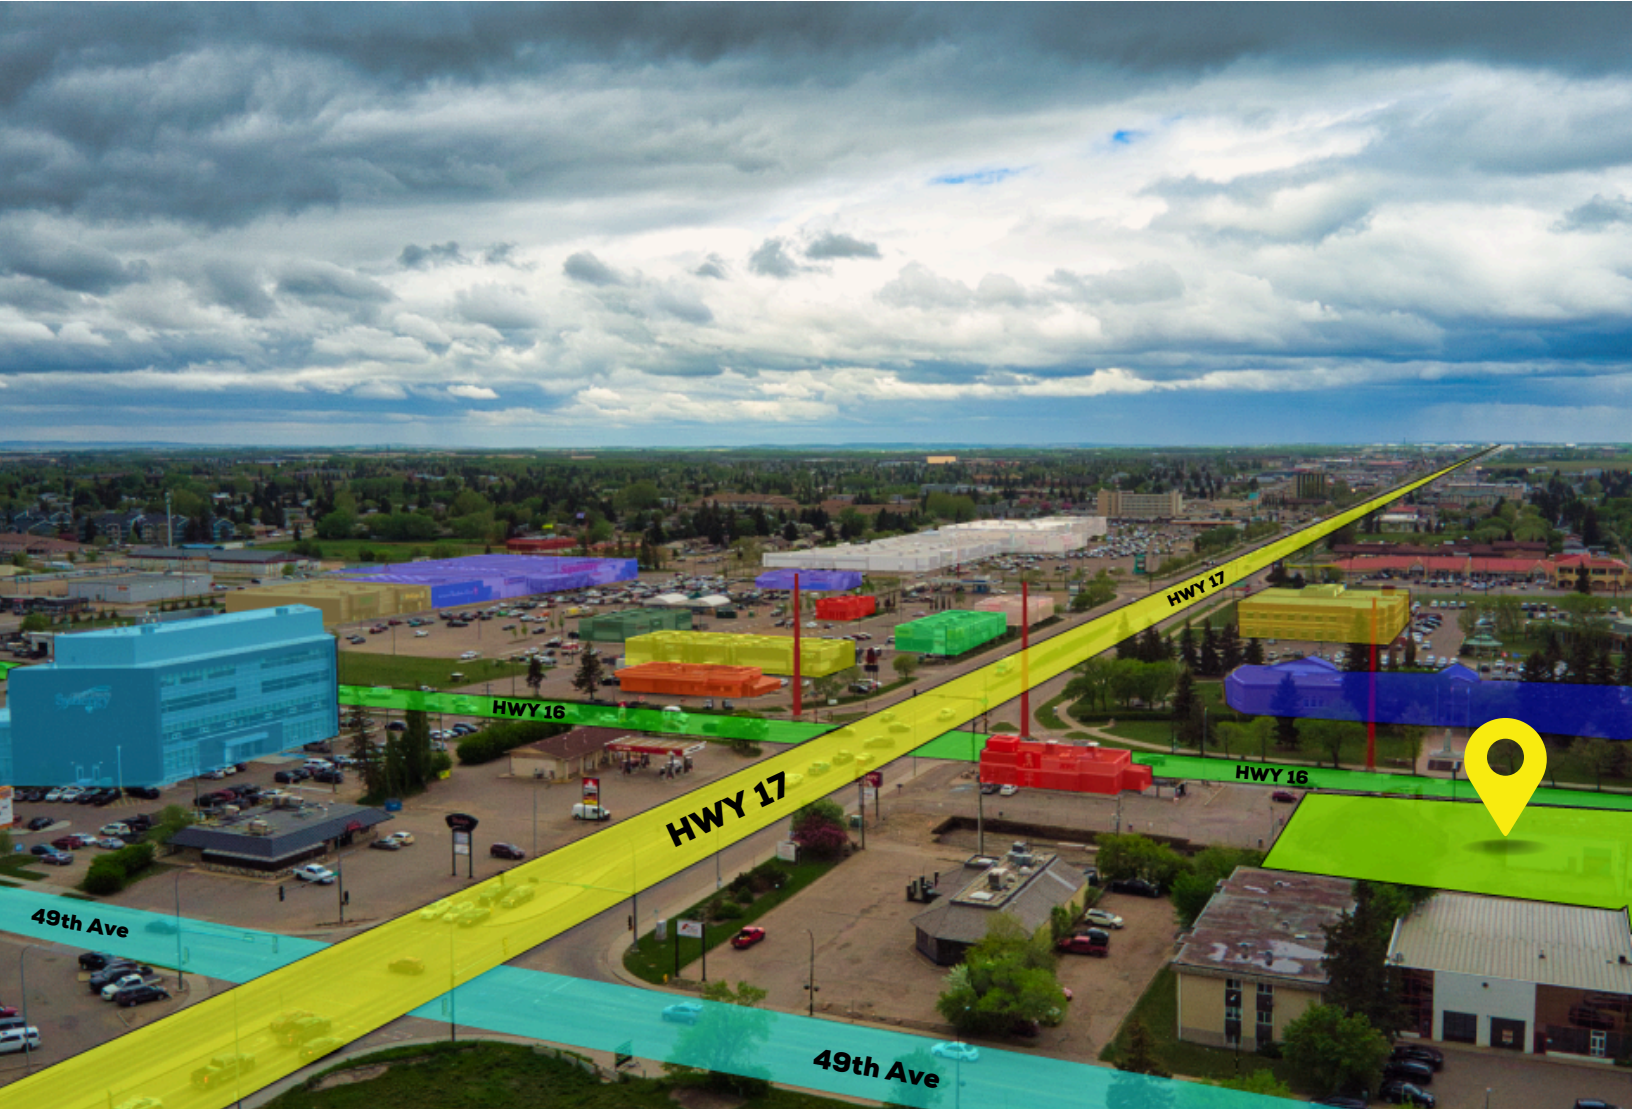

LOCATION OVERVIEW

4507 50 Ave LLOYDMINSTER, SK

CONTACT

Musgrave Agencies
780.875.9159
info@musgraveagencies.com
musgraveagencies.com

COLIN CLARKE
306.830.1499
cclarke@musgraveagencies.com
musgraveagencies.com

MUSGRAVE
AGENCIES

ROYAL LEPAGE
COMMERCIAL