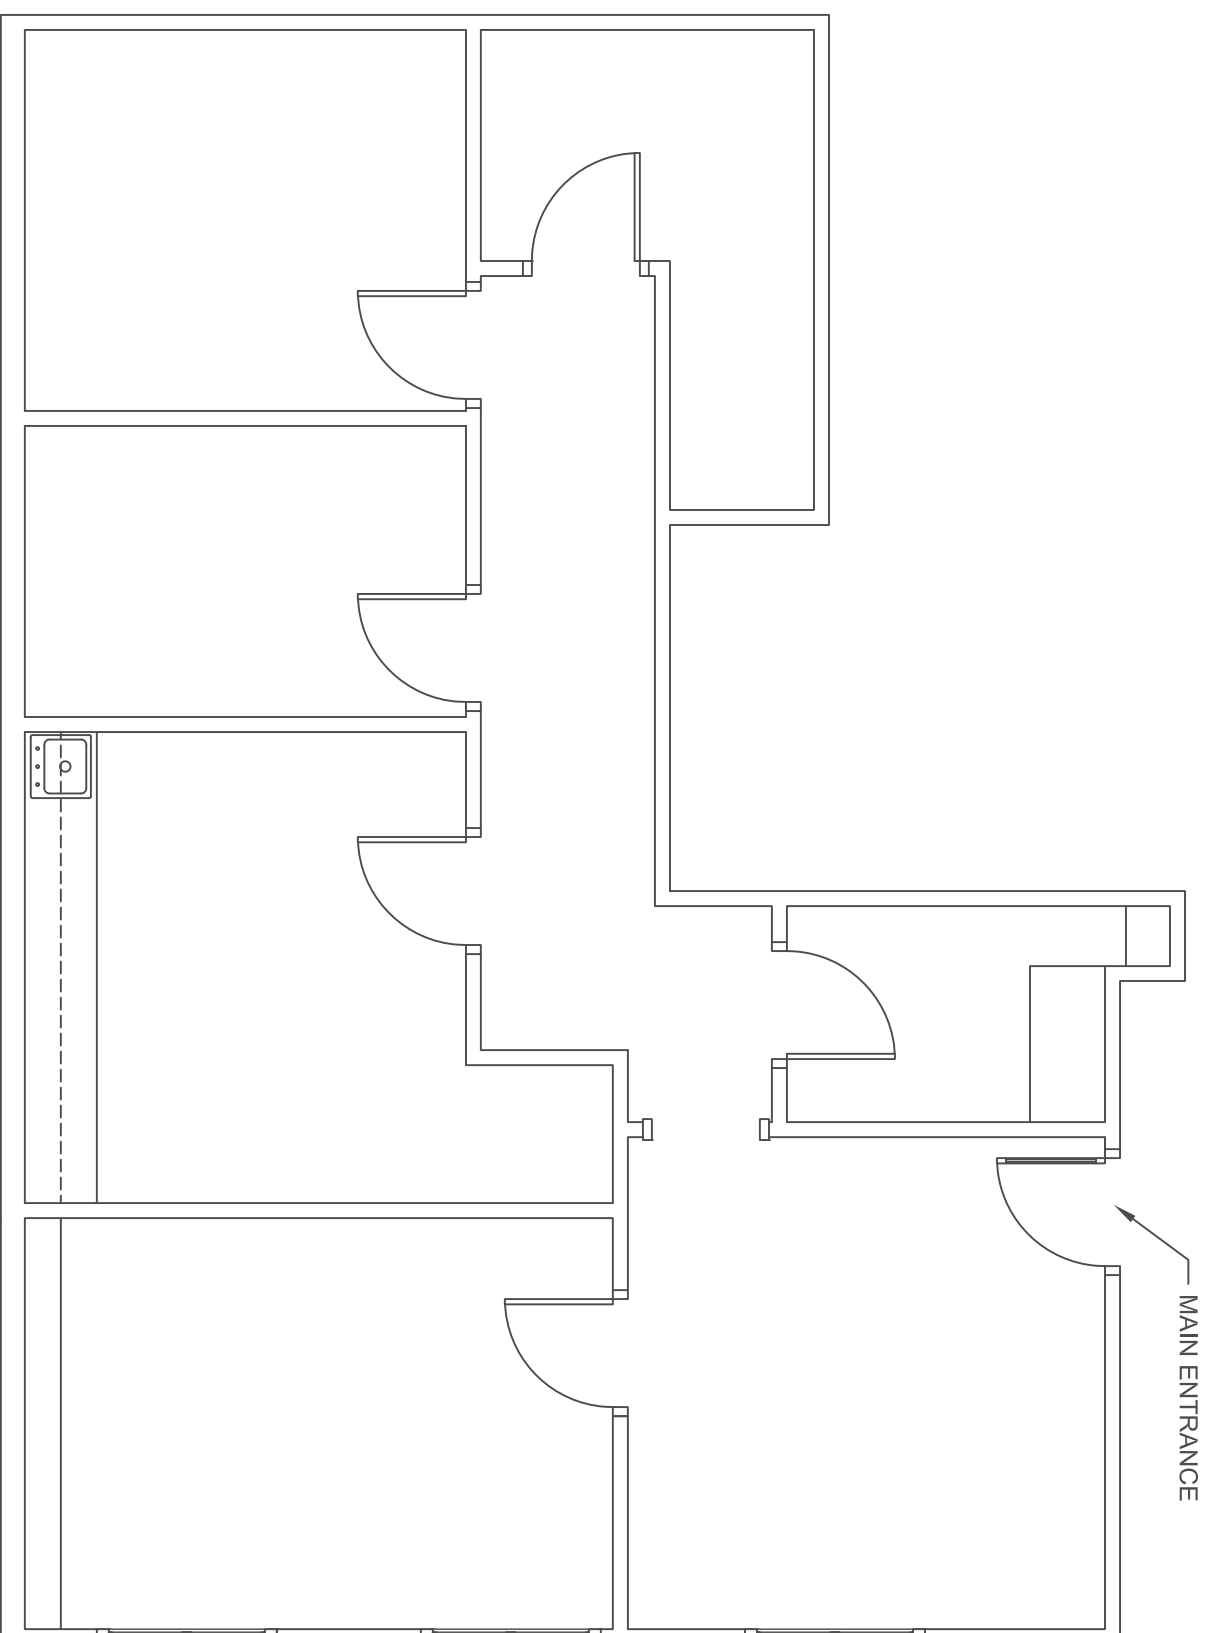

SUITE 100

MAY 20, 2008

FLOOR PLAN

5760 I-55 N. FRONTAGE RD.
JACKSON, MS, 39211