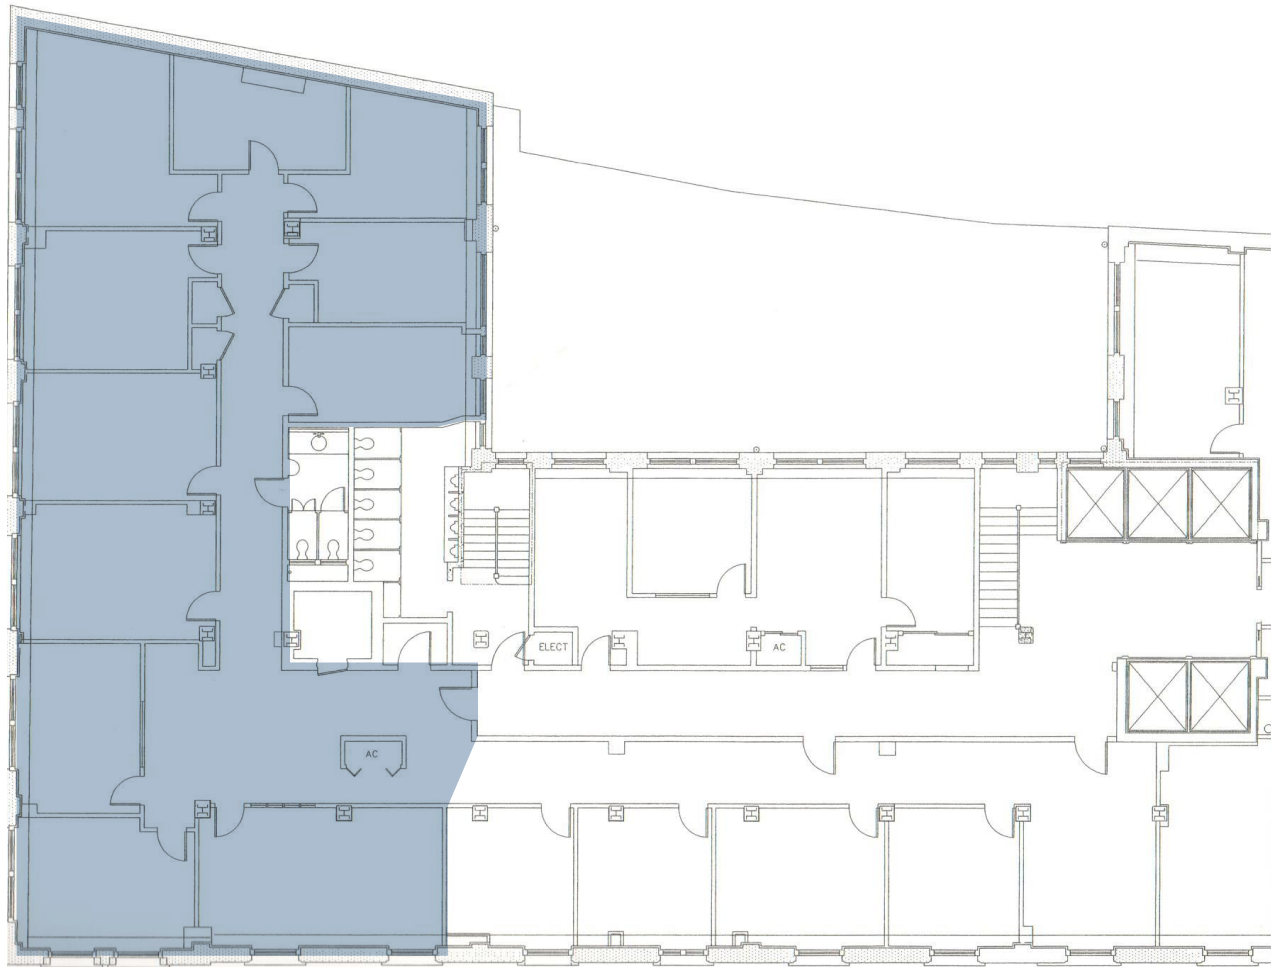

6 BEACON STREET

SUITE 1020 | 3,650 RSF | BOSTON, MA

AVAILABLE: APRIL 1, 2025

10TH FLOOR

BONNY L. DOORAKIAN
Managing Director & Partner
617.850.9655
bdoorakian@bradvisors.com

136 Newbury Street | 4th Floor | Boston, MA 02116 | 617.375.7900 | BRAdvisors.com

© Copyright Boston Realty Advisors. All rights reserved. The information contained here has been obtained through sources deemed reliable but cannot be guaranteed as to its accuracy. Any information of special interest should be obtained through independent verification.