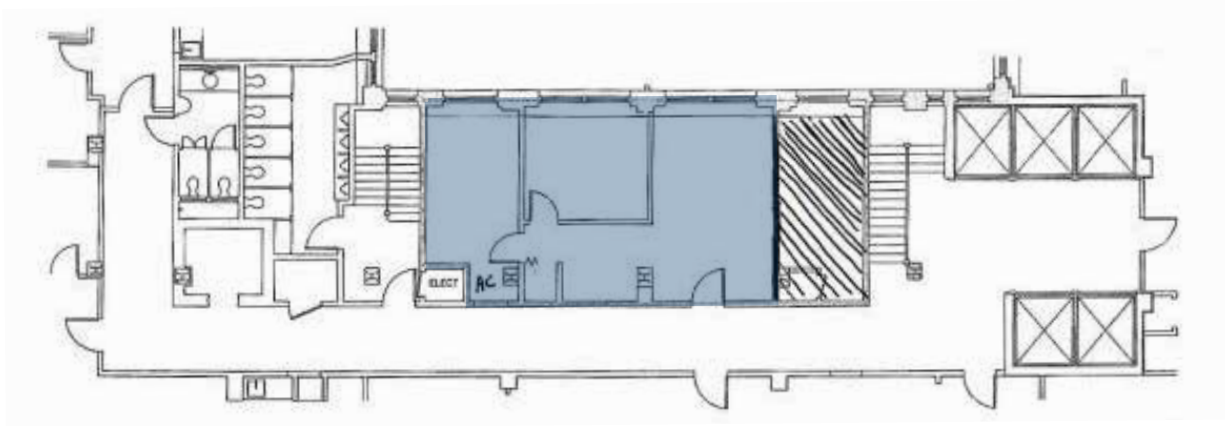

6 BEACON STREET

692 RSF | BOSTON, MA

9TH FLOOR

BONNY L. DOORAKIAN
Managing Director & Partner
617.850.9655
bdoorakian@bradvisors.com

Boston Realty Advisors

136 Newbury Street | 4th Floor | Boston, MA 02116 | 617.375.7900 | BRAdvisors.com

© Copyright Boston Realty Advisors. All rights reserved. The information contained here has been obtained through sources deemed reliable but cannot be guaranteed as to its accuracy. Any information of special interest should be obtained through independent verification.