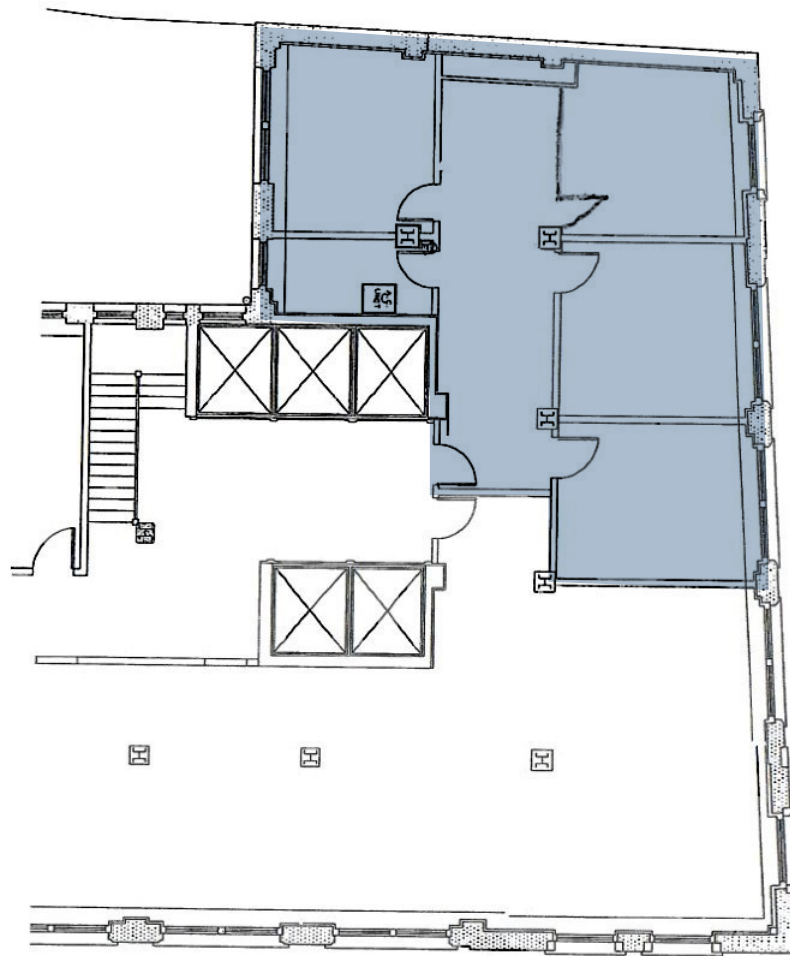

6 BEACON STREET

SUITE 500 | 1,288 RSF | BOSTON, MA
AVAILABLE: JUNE 1, 2025

5TH FLOOR

BONNY L. DOORAKIAN
Managing Director & Partner
617.850.9655
bdoorakian@bradvisors.com

136 Newbury Street | 4th Floor | Boston, MA 02116 | 617.375.7900 | BRAdvisors.com

© Copyright Boston Realty Advisors. All rights reserved. The information contained here has been obtained through sources deemed reliable but cannot be guaranteed as to its accuracy. Any information of special interest should be obtained through independent verification.