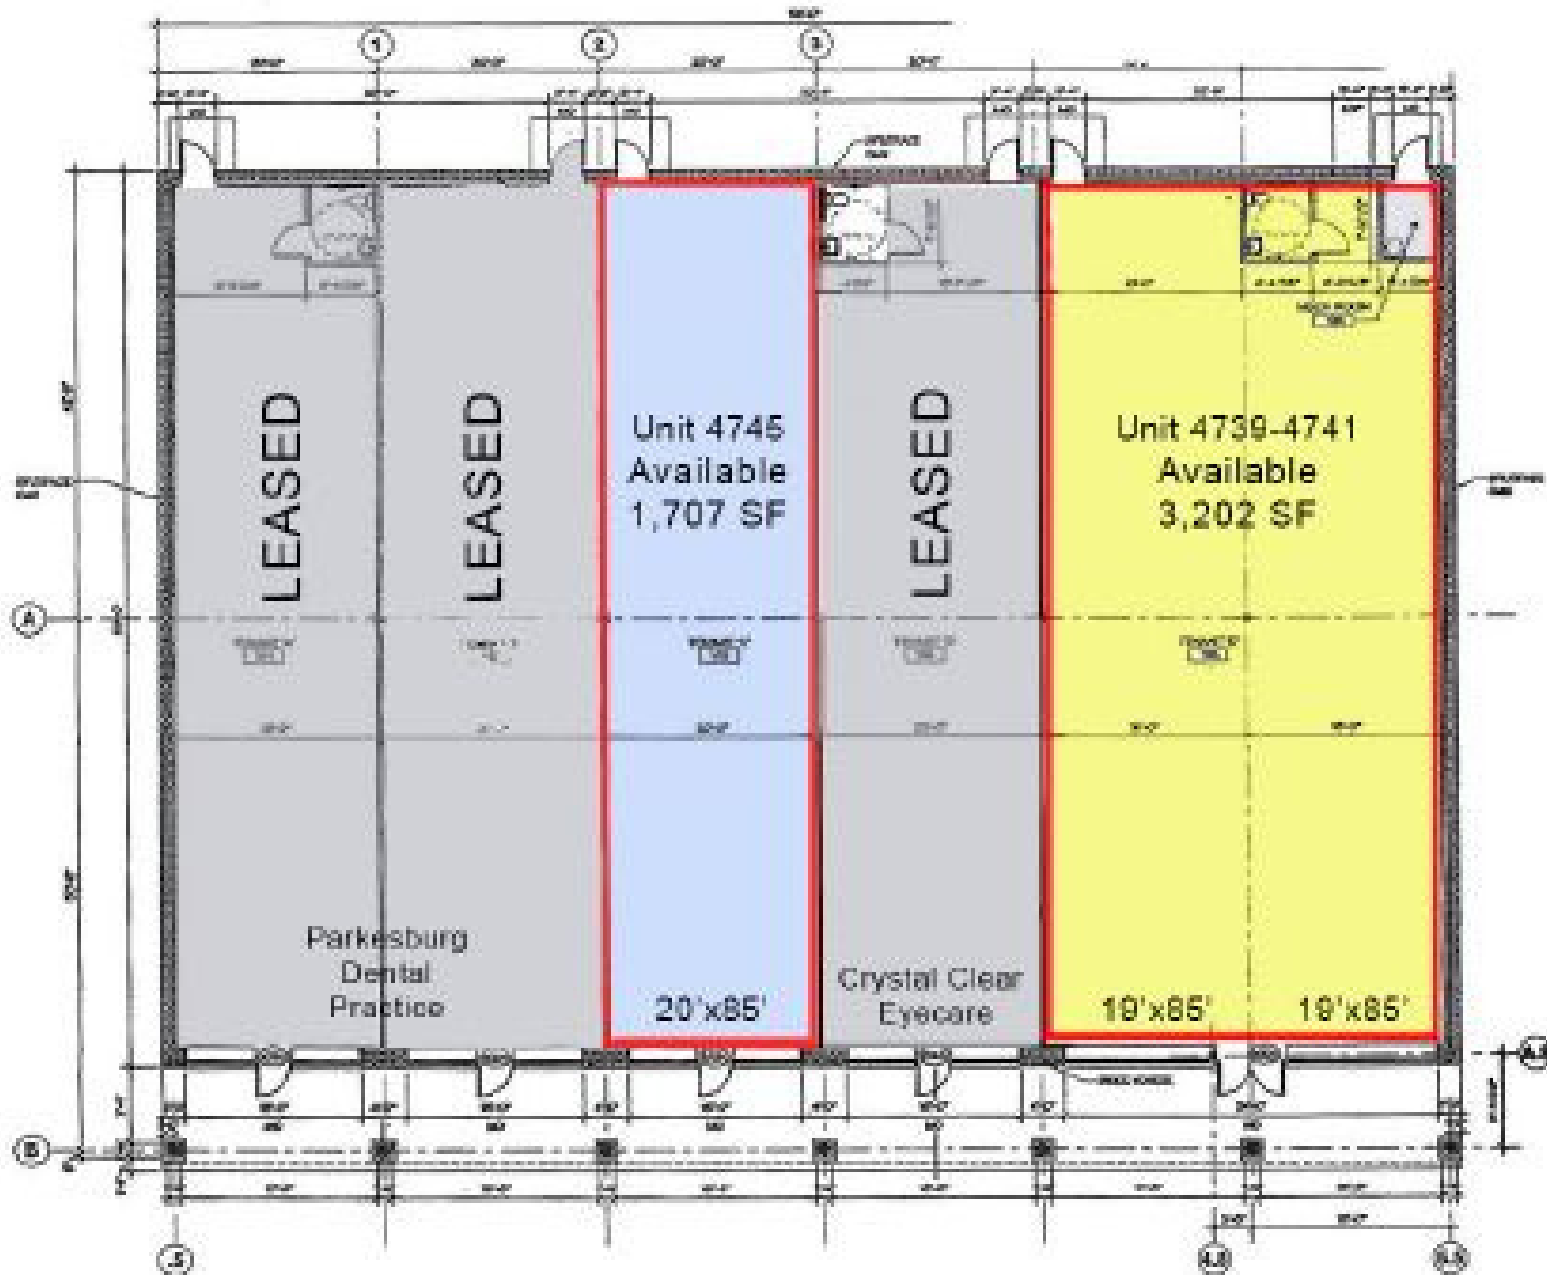

Located on Lincoln Highway (Route 30)

Close to Owen's Place Restaurant and Bar.
Walmart Super Center, Chili's Bar and Grill, Home Depot, and more.

Close to Old Stone Guesthouse

FLOOR PLANS

Total building consists of 10,030 sq.ft