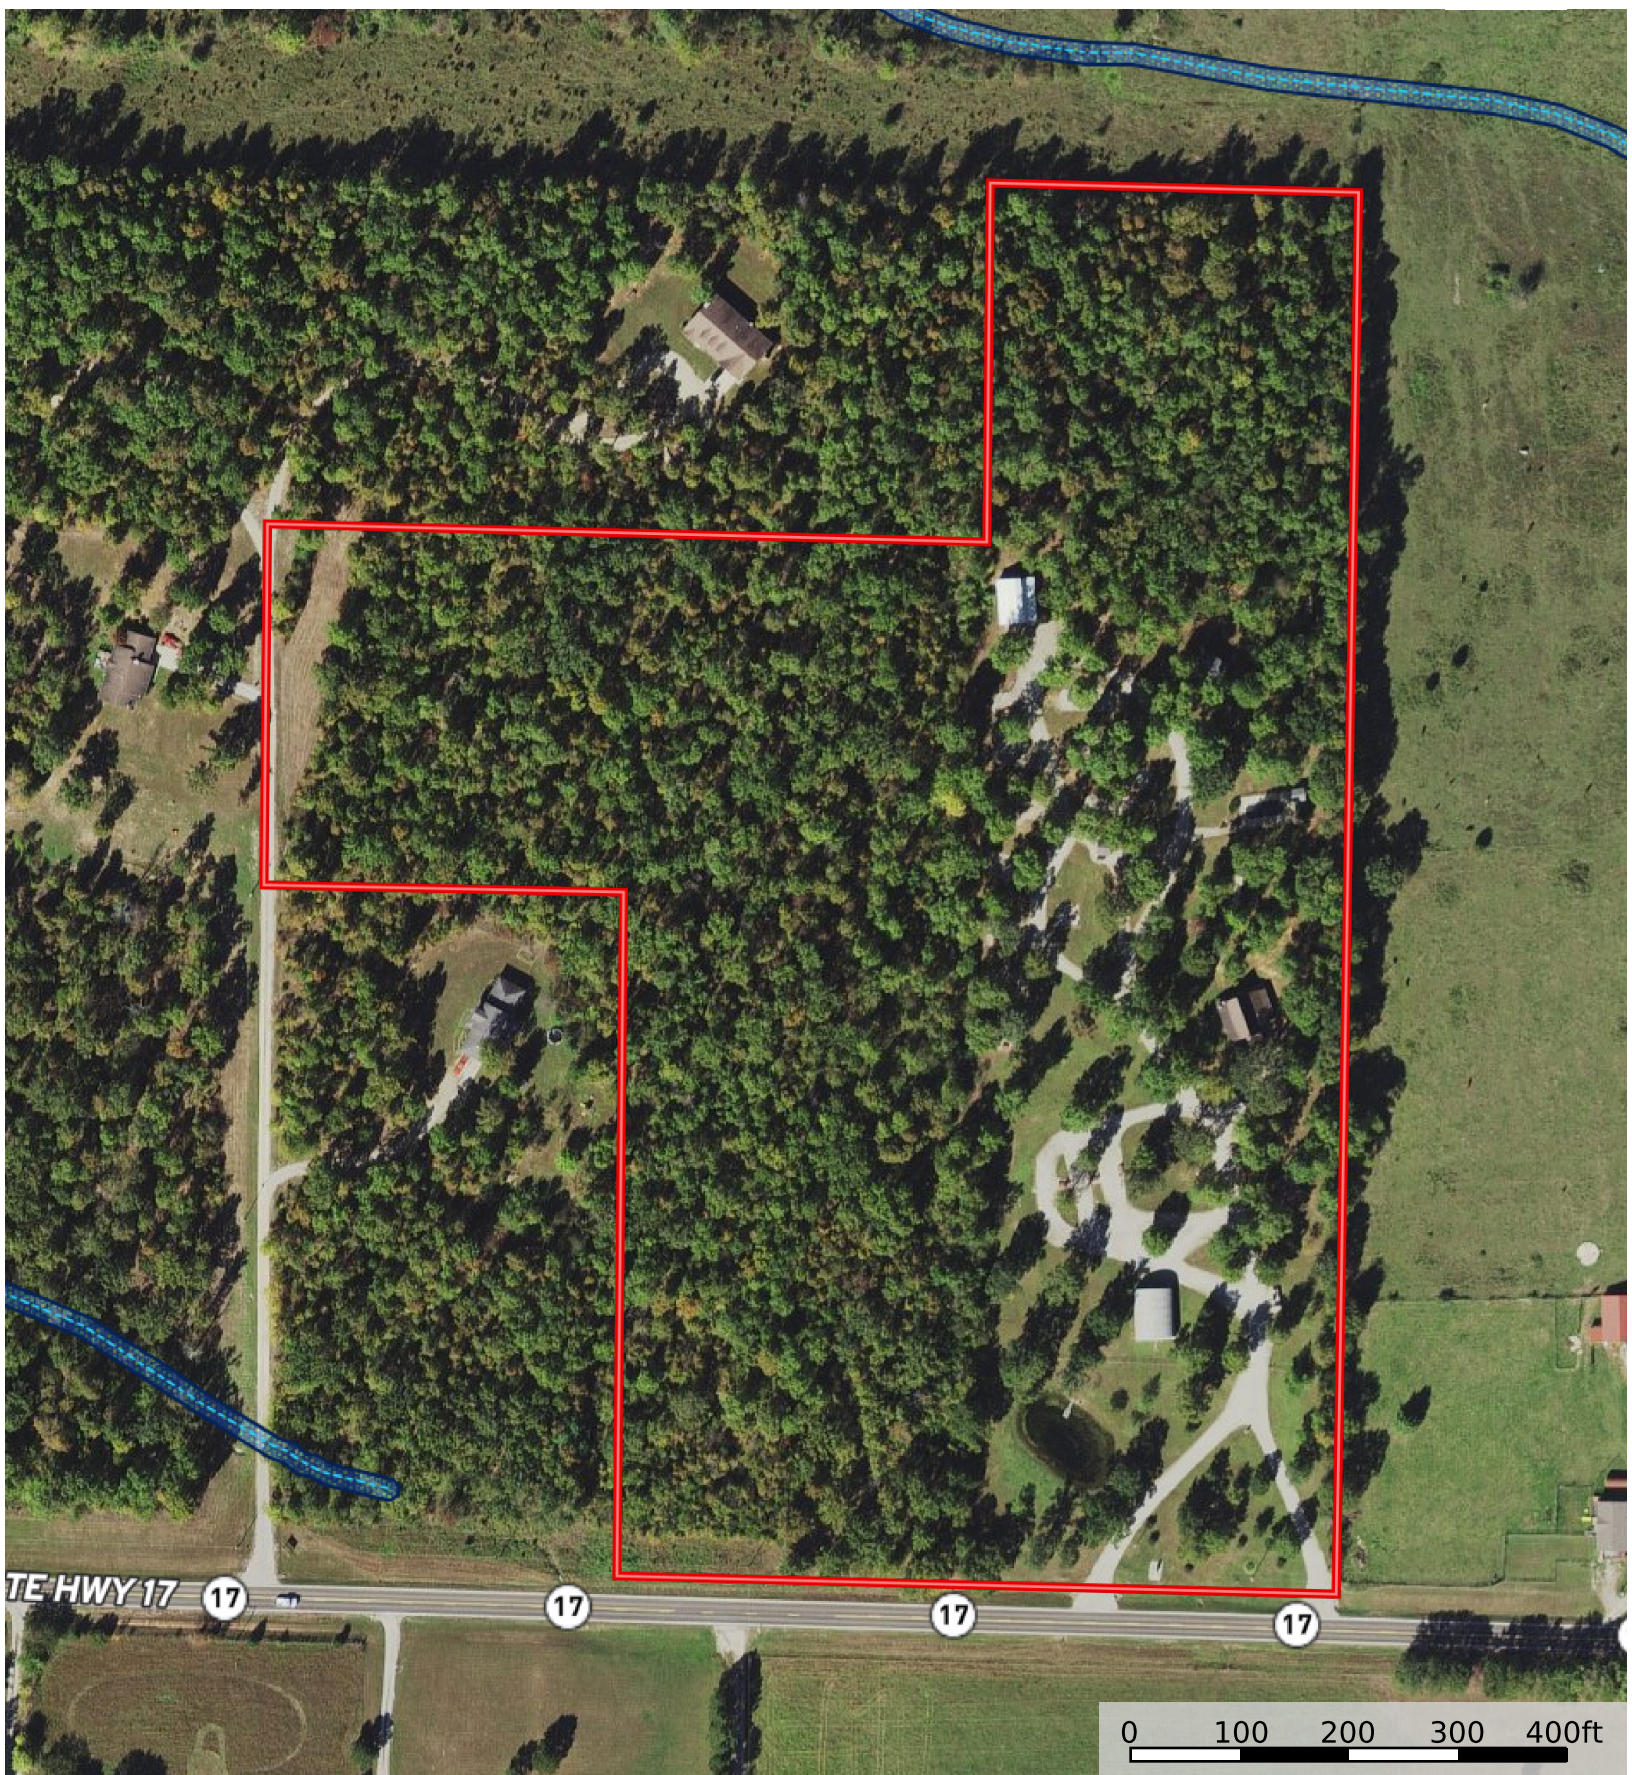

Muellner - 11738 State Route 17

Missouri, AC +/-

- Boundary
- Stream, Intermittent
- Forest Service
- River/Creek
- State Land
- Water Body
- Fish and Wildlife
- National Park
- Other
- BLM
- Local Government
- Wetlands
- Riparian