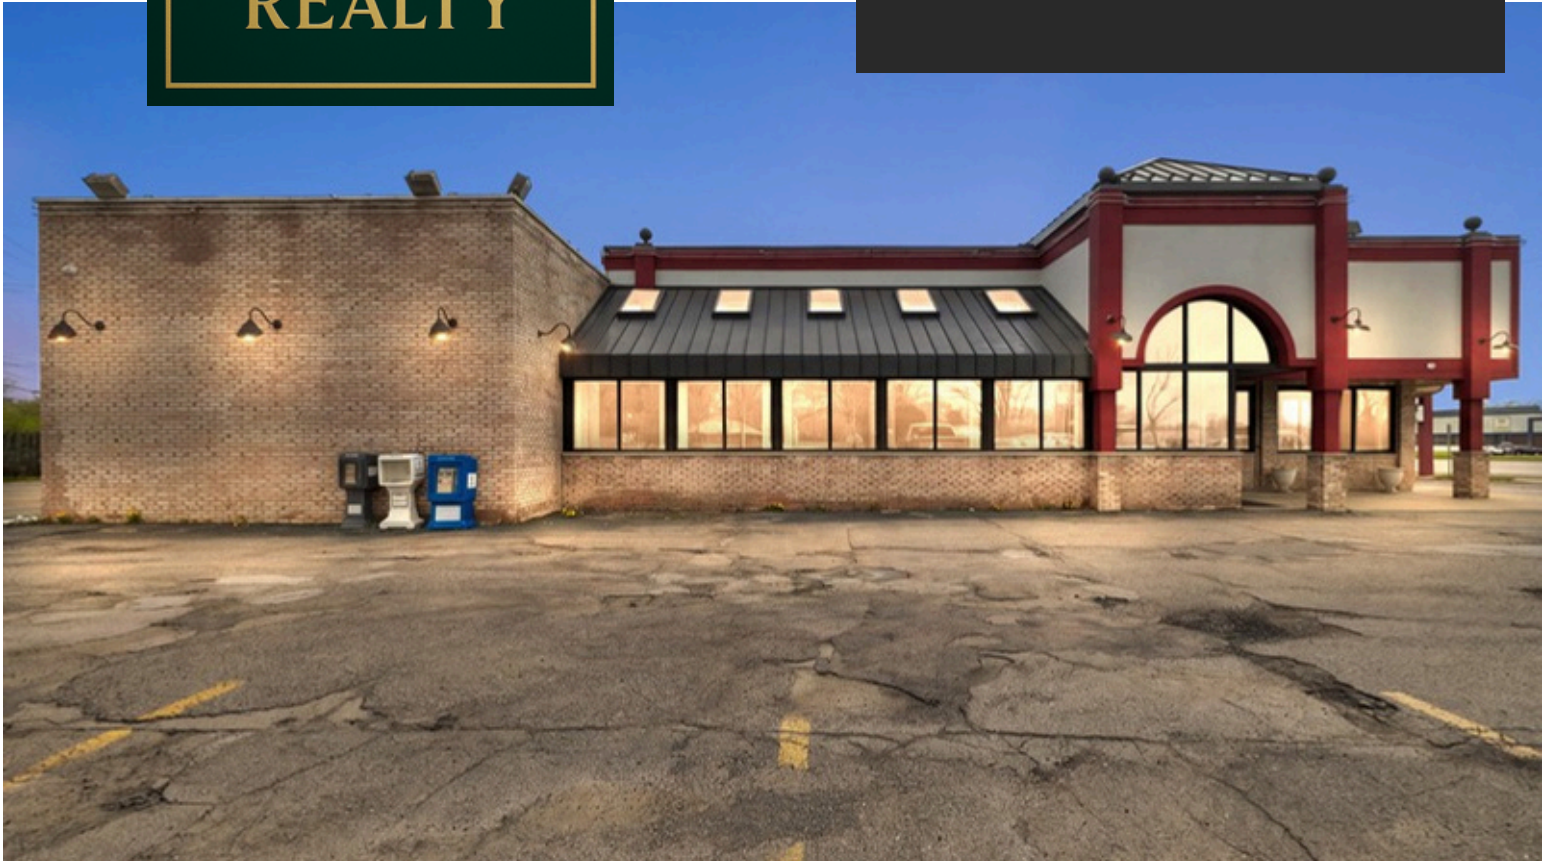

EXCLUSIVE LISTING
\$780,000

37116 S GROESBECK HWY
CLINTON TWP, MI 48036

Nicholas Sinishtaj
Broker | Diplomat Realty
64421 Van Dyke Ave,
Washington, MI 48095
Direct: 1 (586) 453-3533
nicholas@diplomatrealtor.com
FB/IG: @diplomatrealtor

- **RESTAURANT**
- **INCOME GENERATING**
- **3,693 SF**
- **0.73 ACRES**
- **REDEVELOPMENT POTENTIAL**
- **HIGH TRAFFIC AREA**