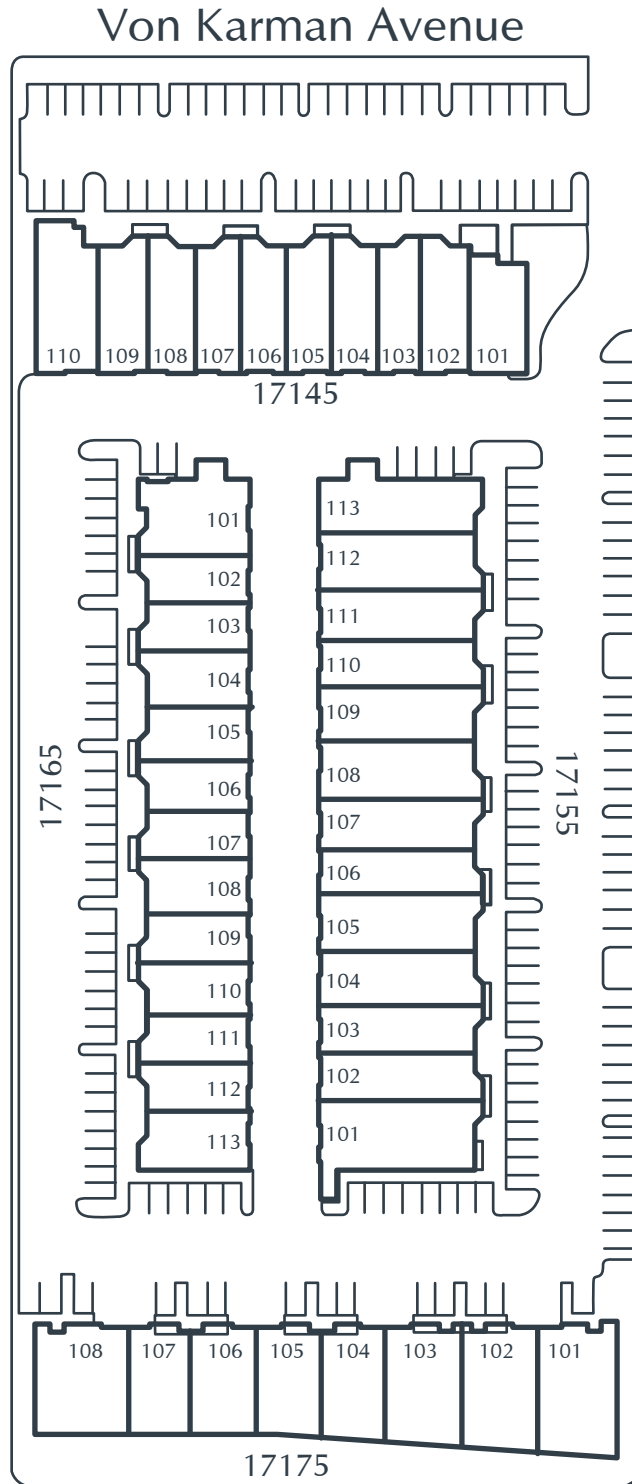

VON KARMAN COMMERCE CENTER

Von Karman Avenue

Irvine, CA

CONTACT INFORMATION:

All rates, terms, floor plans and building facts subject to change without notice.

ec 12.22.15

Laura Preston-Fayerman/Senior Leasing Director
Phone: 949.719.7205
Mobile: 949.274.3424
E-mail: lfayerman@olenproperties.com