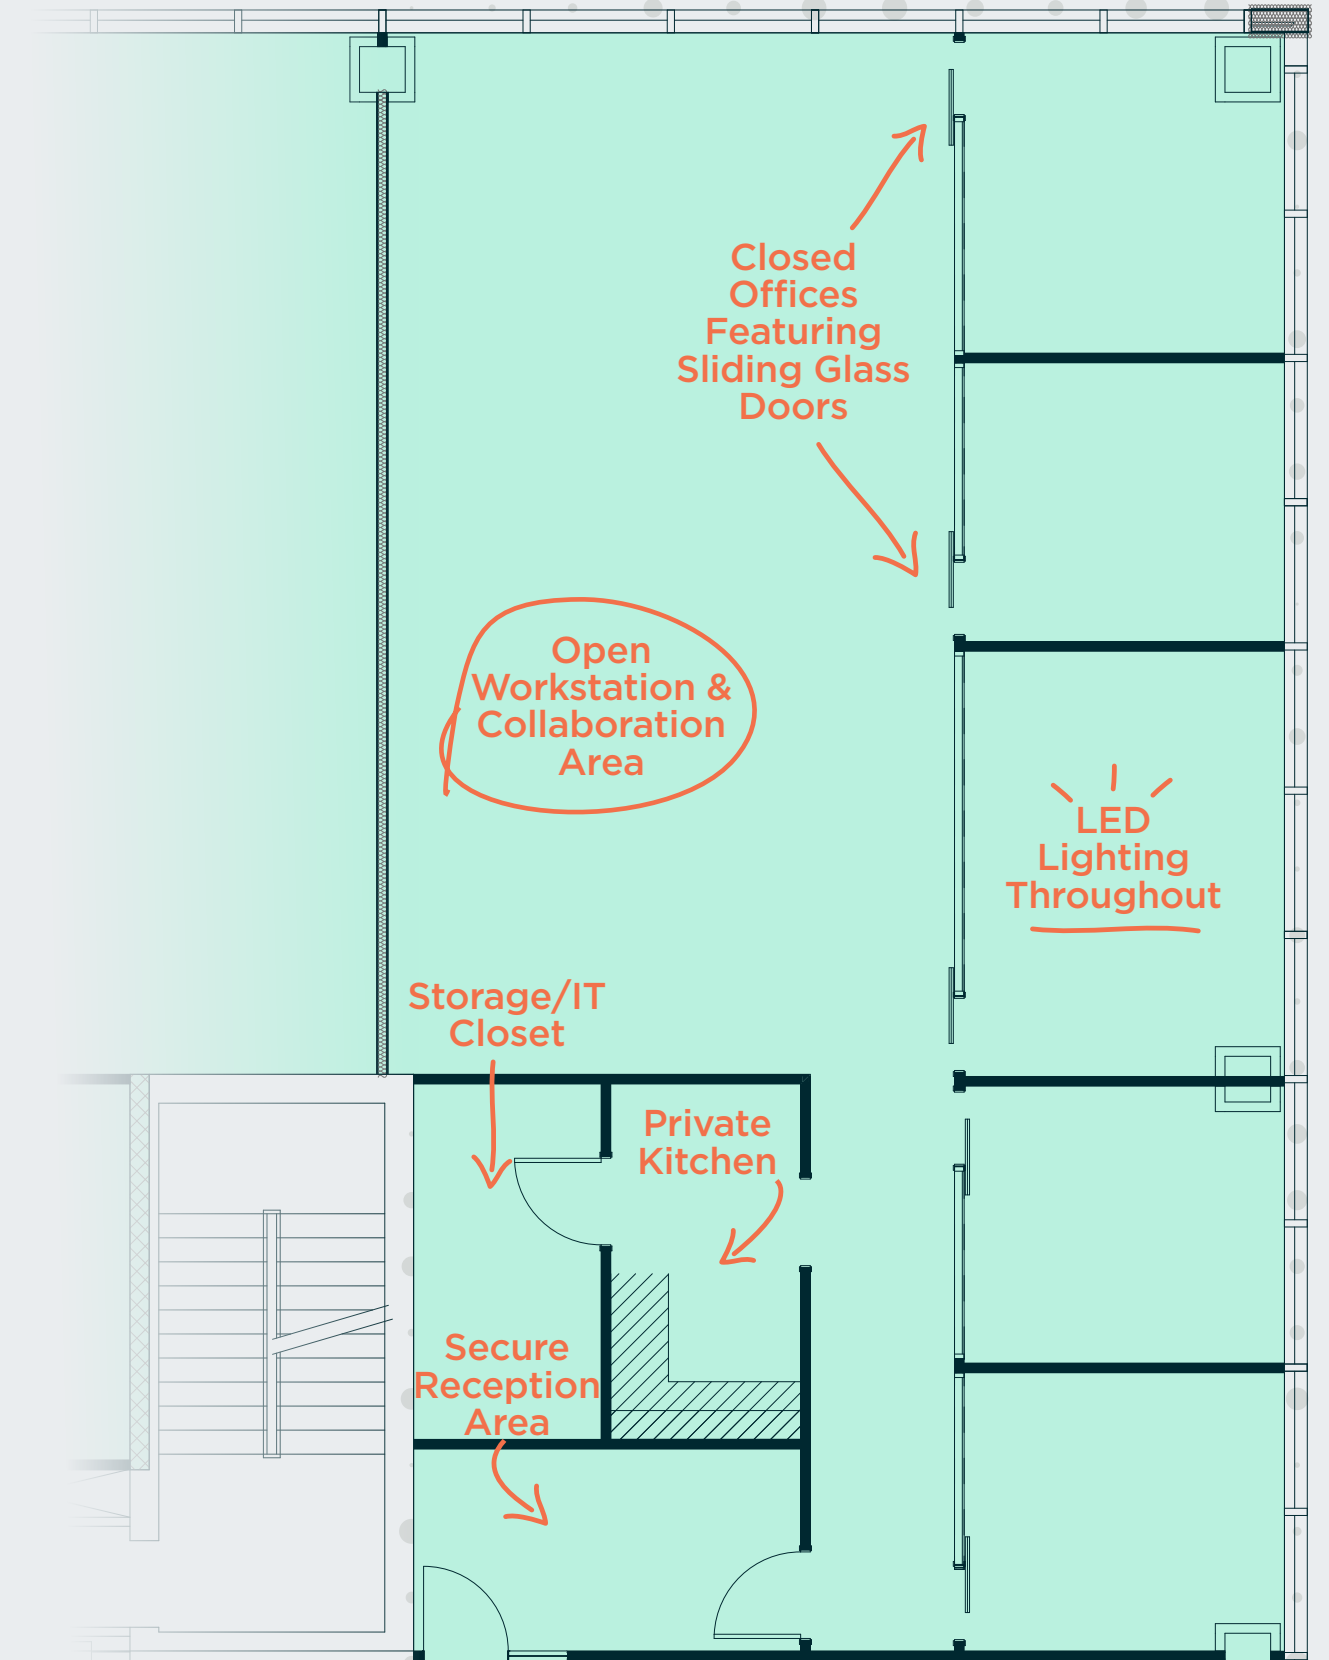

Welcome to The Hub at the Galleria. Floor 12 East features a total of 7 move-in ready suites and common areas which are exclusive for The Hub tenants. Experience The Hub today and move-in tomorrow!

»» HUB OF ACTIVITY

The Hub features incredible first-class amenities including an exclusive break room, seating areas and private meeting booths for smaller groups, and 2 exclusive Hub conference rooms complete with full AV equipment ready for your next meeting!

Exclusive Hub Break Room

Private Hub Meeting Booths

Two Exclusive Hub Conference Rooms

»» PRODUCTION HUB

All of our 7 move-in ready suites feature modern finishes including sliding glass office fronts, a private kitchen area, LED lighting throughout, and a secure reception area. The Hub at the Galleria is ready to meet all of your business needs.

Suite 1210

Suite 1230

Suite 1225 - Features Included In All Hub Suites

HUB OF OPPORTUNITY

The move-in ready suites at The Hub range from 1,900 SF to 3,400 SF providing for a wide-range of options. All tenants of The Hub at the Galleria will have incredible signage opportunities in the common area to help promote your company!