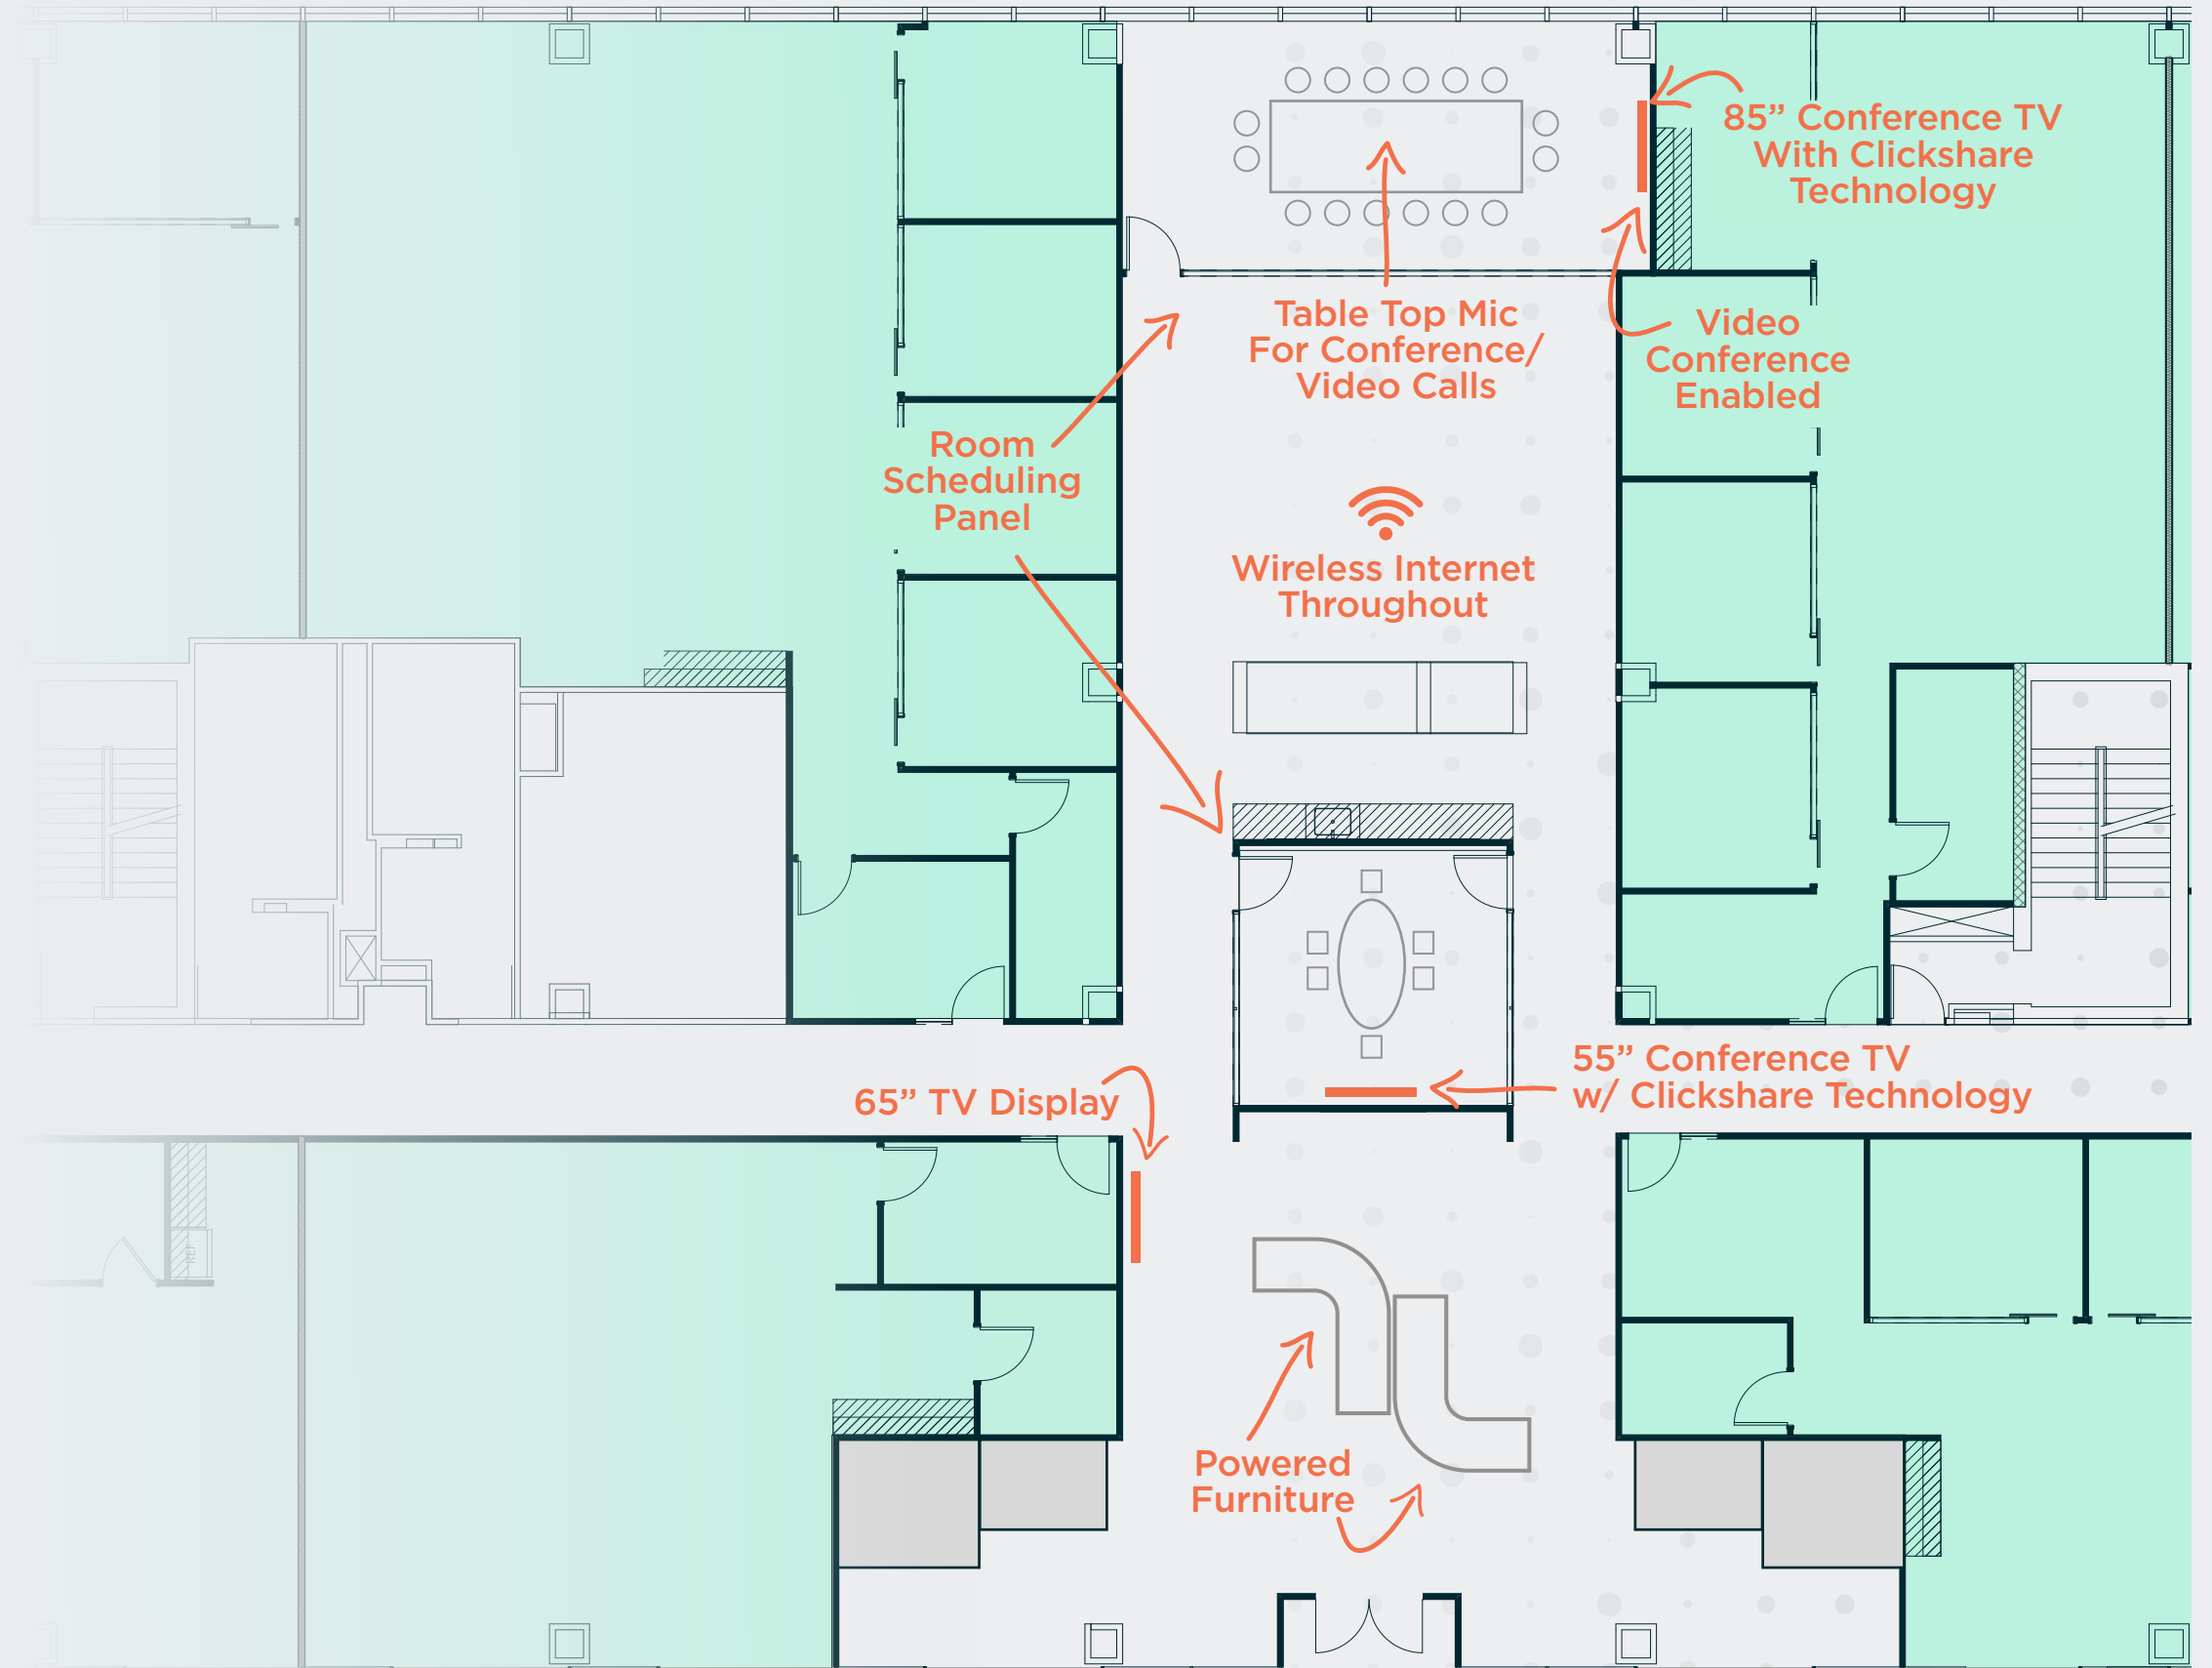

The Hub features incredible first-class amenities including an exclusive break room, seating areas and private meeting booths for smaller groups, and 2 exclusive Hub conference rooms complete with full AV equipment ready for your next meeting!

Exclusive Hub Break Room

Private Hub Meeting Booths

Two Exclusive Hub Conference Rooms

»» PRODUCTION HUB

All of our 7 move-in ready suites feature modern finishes including sliding glass office fronts, a private kitchen area, LED lighting throughout, and a secure reception area. The Hub at the Galleria is ready to meet all of your business needs.

Suite 1210

Suite 1230

Suite 1225 - Features Included In All Hub Suites

HUB OF OPPORTUNITY

The move-in ready suites at The Hub range from 1,900 SF to 3,400 SF providing for a wide-range of options. All tenants of The Hub at the Galleria will have incredible signage opportunities in the common area to help promote your company!

** Note that all contiguous suites may be combined, if desired*

HUB OF TECHNOLOGY

The Hub common areas and conferencing facilities will all feature an array of technology adapted to meet your business needs including WiFi connectivity throughout all common areas! Each of the two conference rooms will feature HDTV displays with ClickShare technology. The larger conference room will also feature the Logitech Rally Plus web conference system with audio and video conference capabilities.