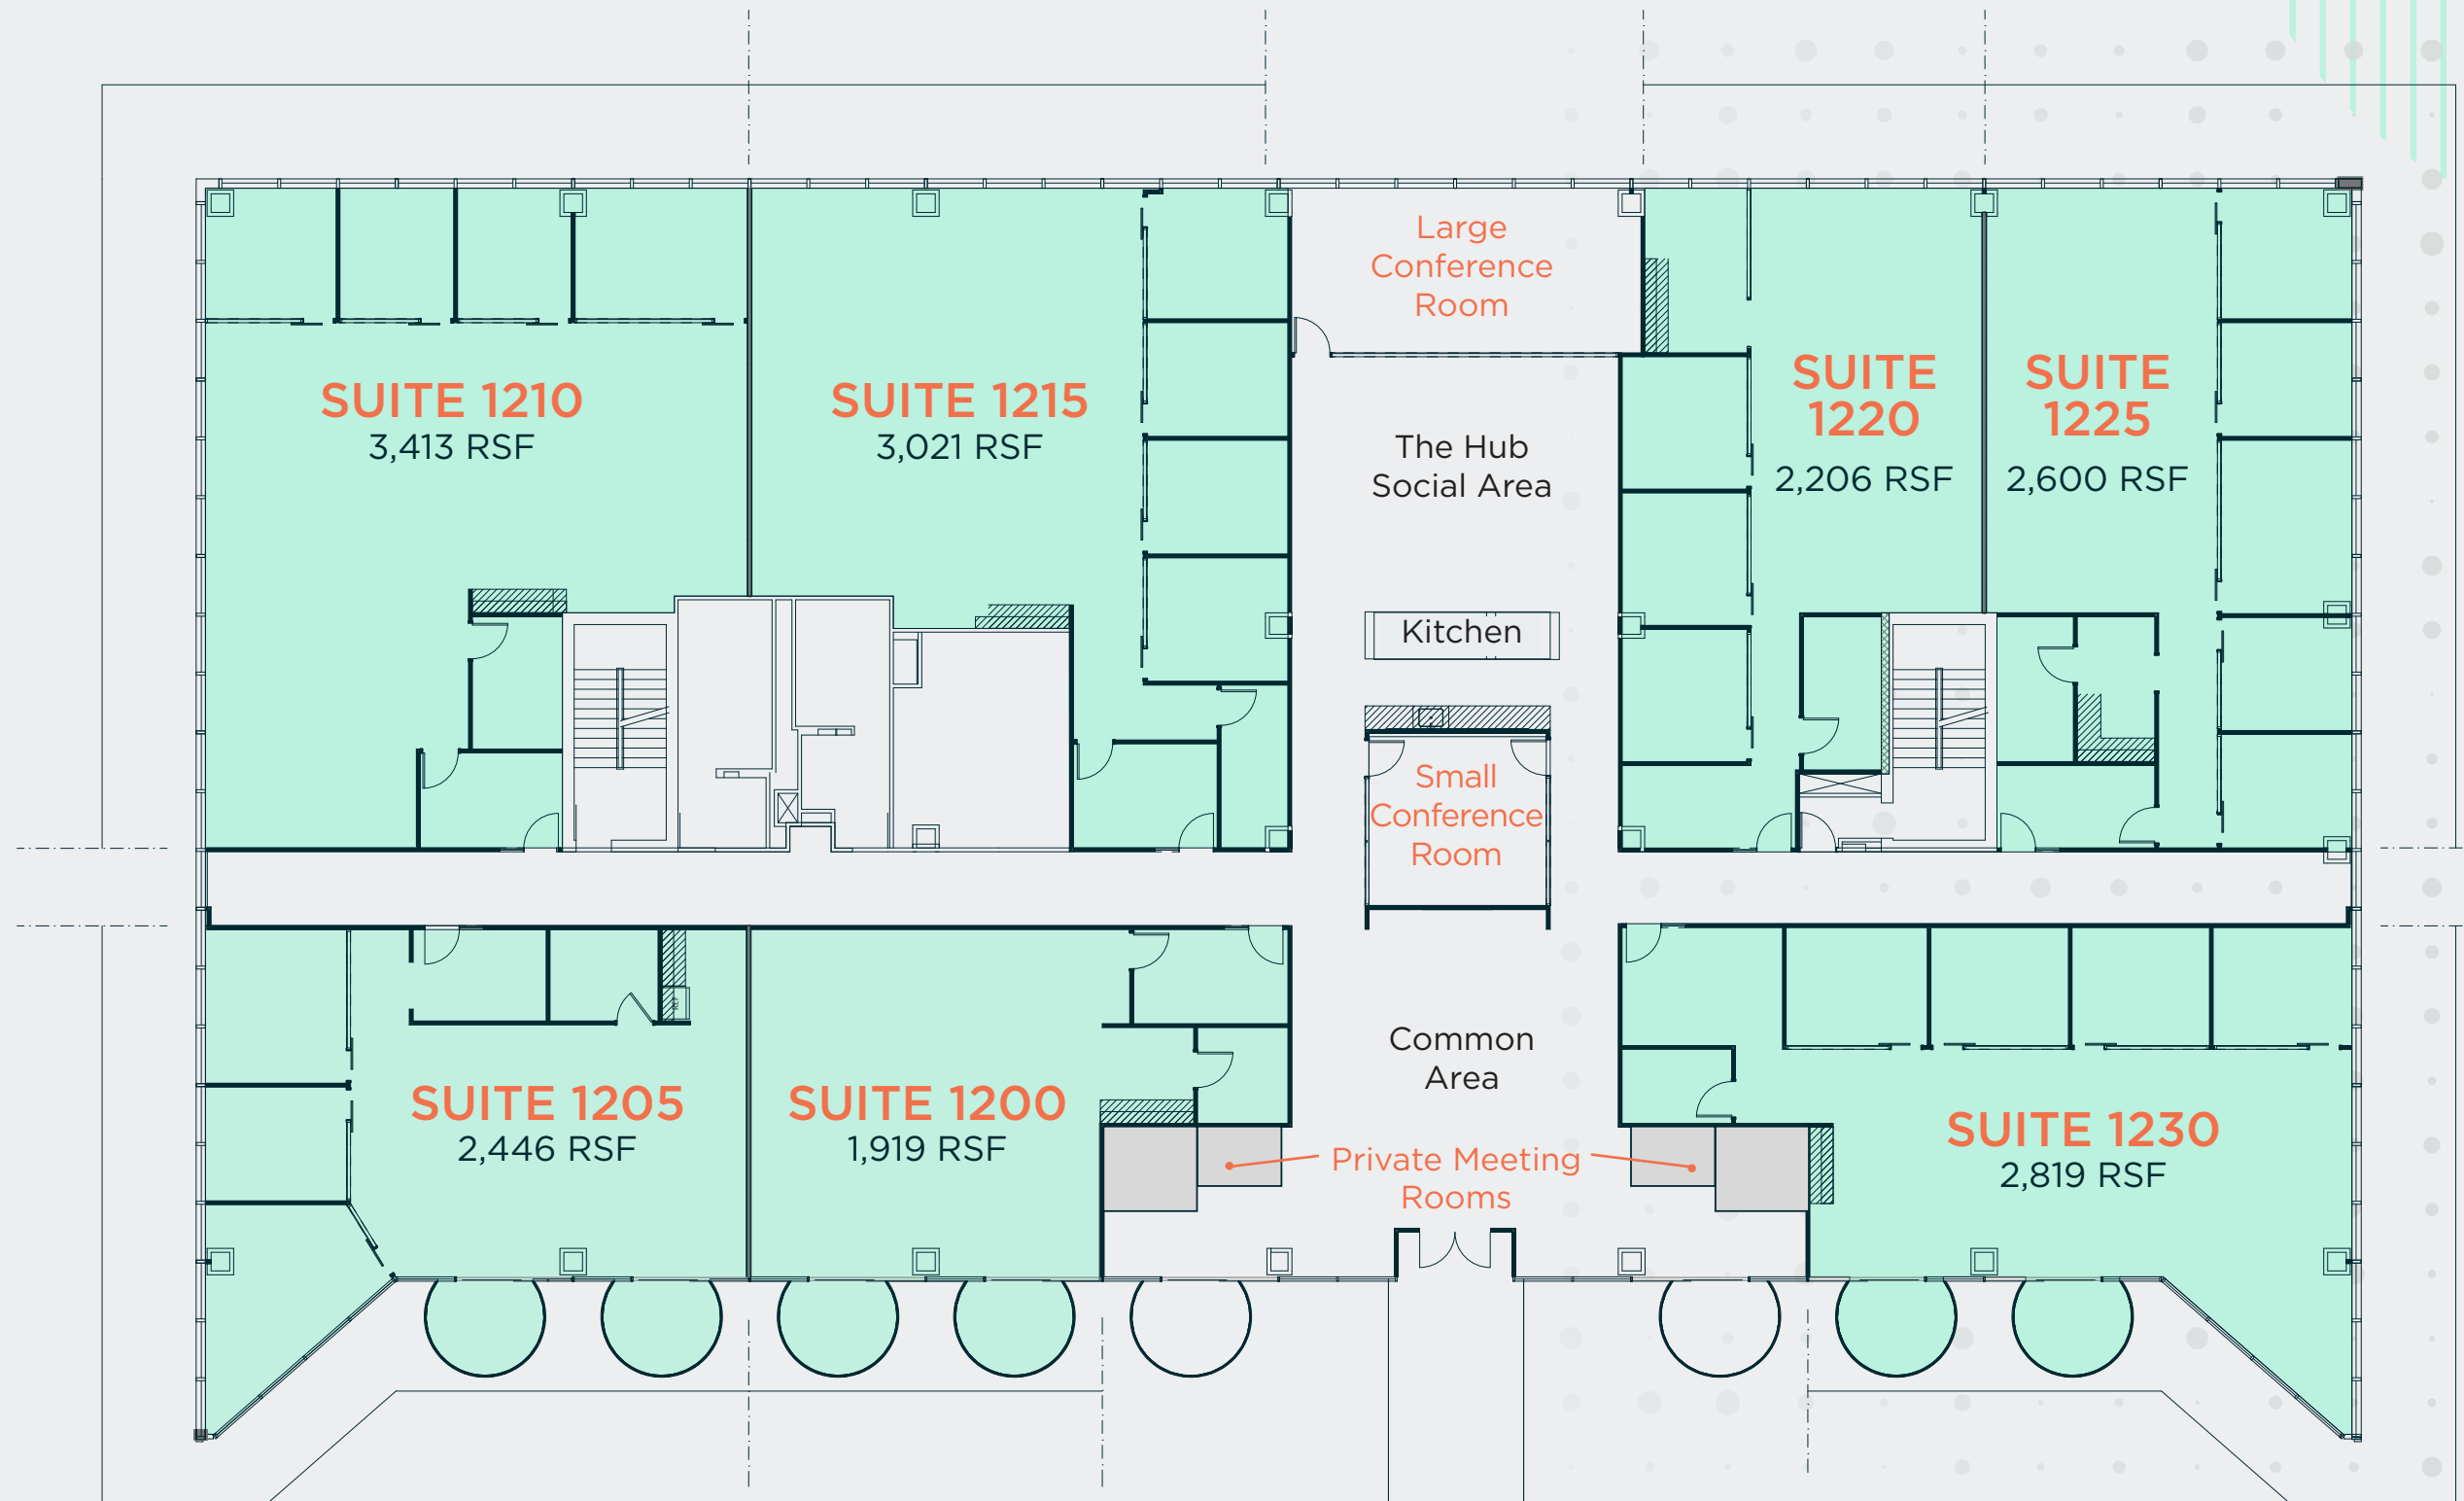

Welcome to The Hub at the Galleria. Floor 12 East features a total of 7 move-in ready suites and common areas which are exclusive for The Hub tenants. Experience The Hub today and move-in tomorrow!

»» HUB OF ACTIVITY

The Hub features incredible first-class amenities including an exclusive break room, seating areas and private meeting booths for smaller groups, and 2 exclusive Hub conference rooms complete with full AV equipment ready for your next meeting!

Exclusive Hub Break Room

Private Hub Meeting Booths

Two Exclusive Hub Conference Rooms

»» PRODUCTION HUB

All of our 7 move-in ready suites feature modern finishes including sliding glass office fronts, a private kitchen area, LED lighting throughout, and a secure reception area. The Hub at the Galleria is ready to meet all of your business needs.

Suite 1210

Suite 1230

Suite 1225 - Features Included In All Hub Suites

HUB OF OPPORTUNITY

The move-in ready suites at The Hub range from 1,900 SF to 3,400 SF providing for a wide-range of options. All tenants of The Hub at the Galleria will have incredible signage opportunities in the common area to help promote your company!