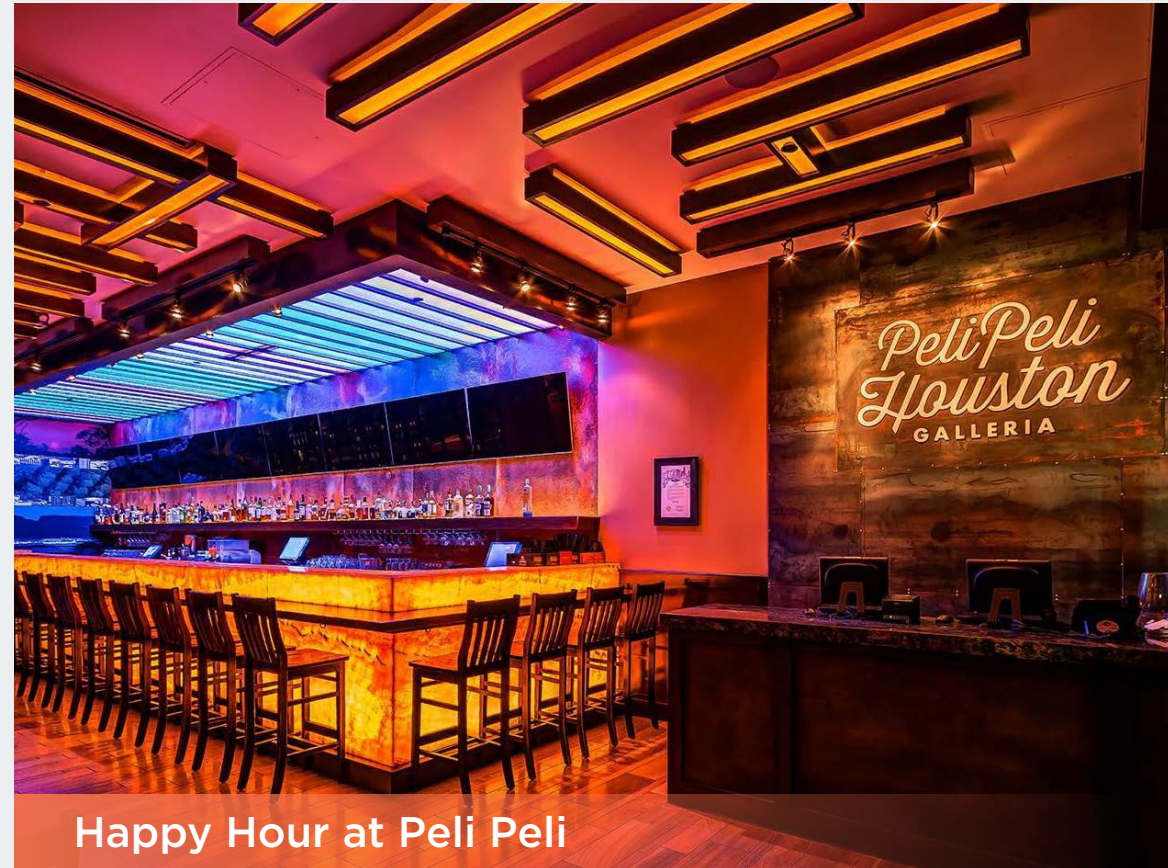

350 
Fine
Stores

2 
Westin Hotel
Options

Enjoy Fine Dining Just Steps from The Hub

Enjoy a Break from Your Everyday

The Hub is Connected to 2 Fully-Renovated Westin Hotels

Client Dinners at Del Frisco's Steakhouse