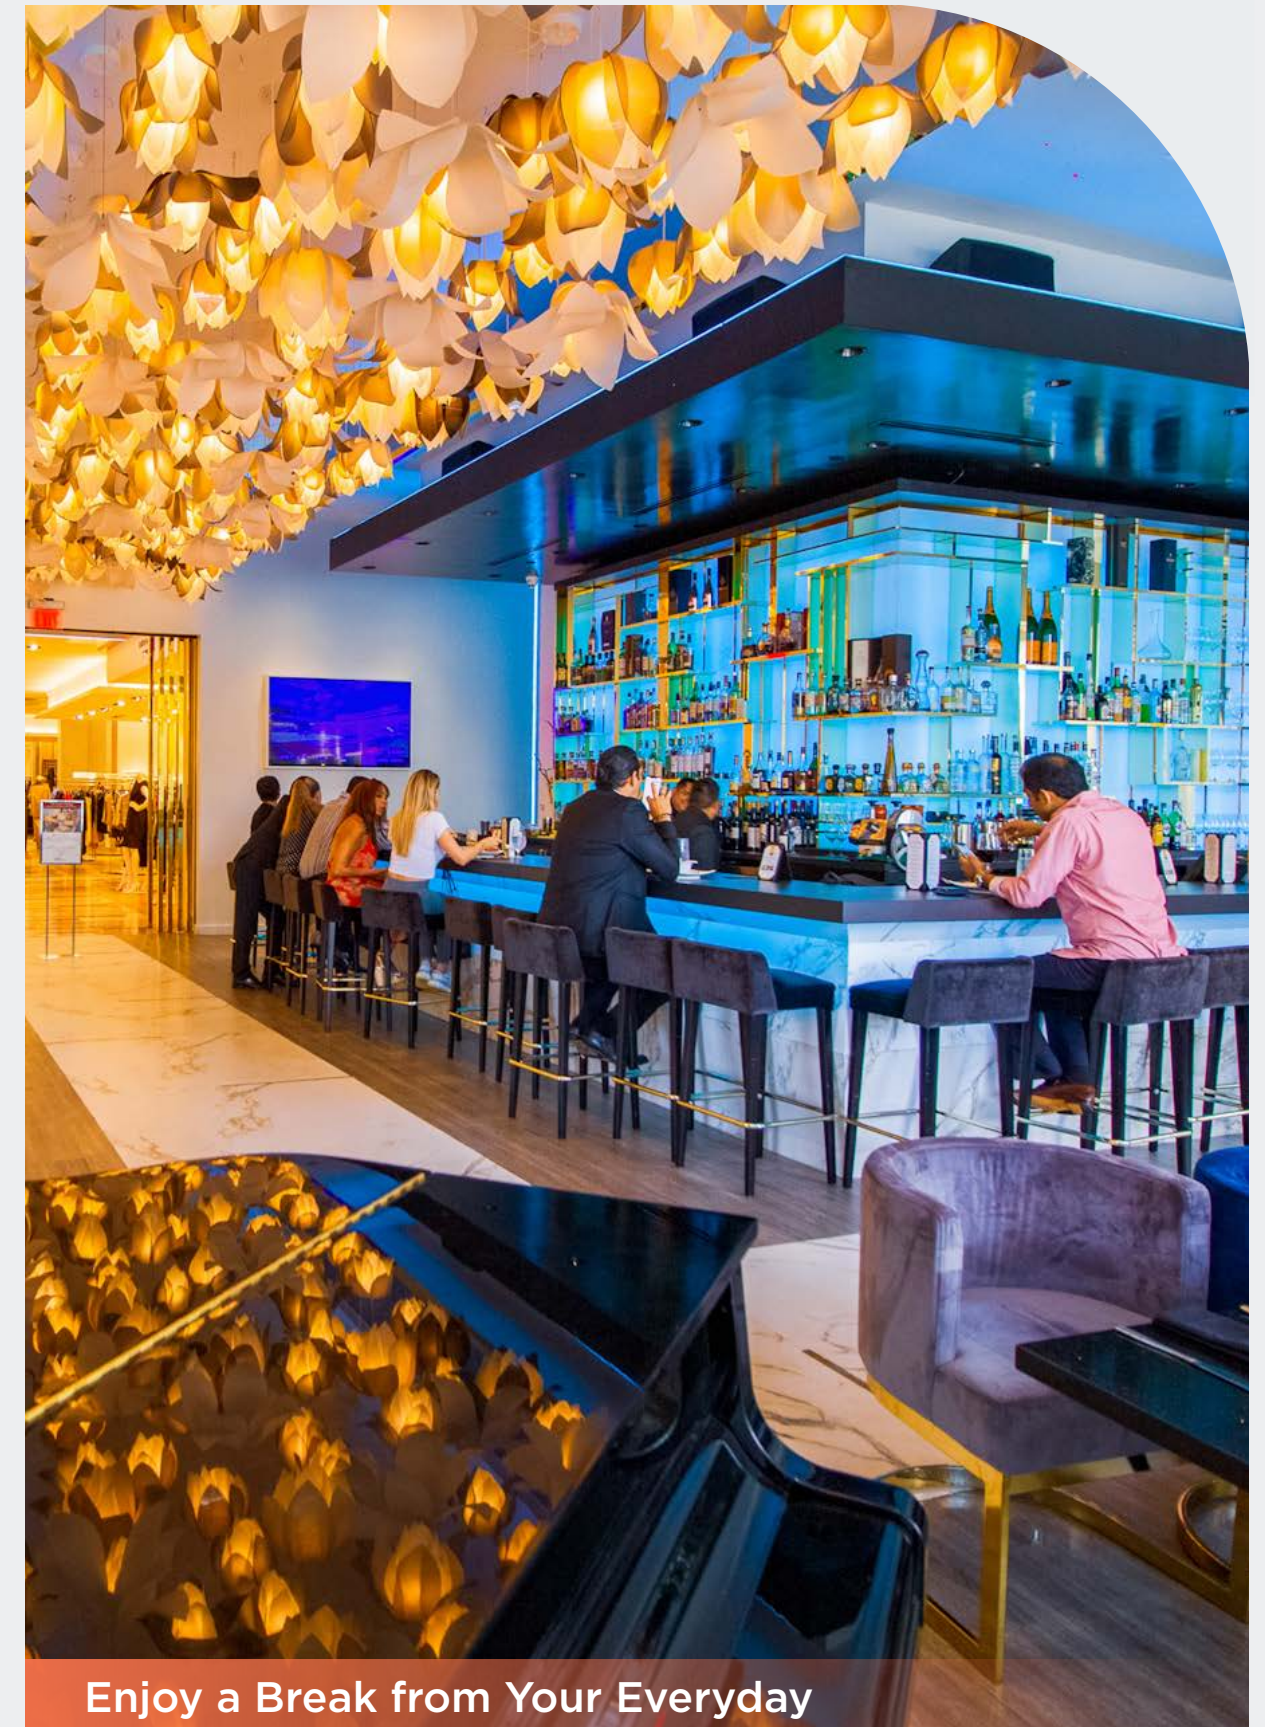

5 
Coffee
Options

46 
Dining
Options

The Hub at The Galleria is conveniently located in the heart of the Galleria, providing you and your employees with an unlimited number of options for dining, shopping and entertainment.

350 
Fine
Stores

2 
Westin Hotel
Options

Enjoy Fine Dining Just Steps from The Hub

Enjoy a Break from Your Everyday

The Hub is Connected to 2 Fully-Renovated Westin Hotels

Client Dinners at Del Frisco's Steakhouse