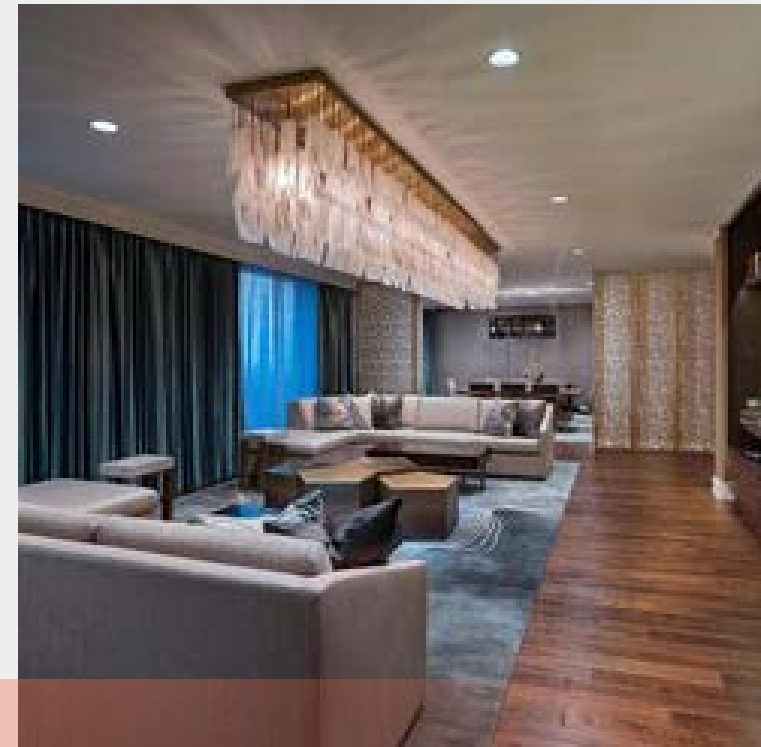

The Hub features incredible first-class amenities including an exclusive break room, seating areas and private meeting booths for smaller groups, and 2 exclusive Hub conference rooms complete with full AV equipment ready for your next meeting!

Suite 1210

Suite 1230

Suite 1225 - Features Included In All Hub Suites

HUB OF OPPORTUNITY

The move-in ready suites at The Hub range from 1,900 SF to 3,400 SF providing for a wide-range of options. All tenants of The Hub at the Galleria will have incredible signage opportunities in the common area to help promote your company!

350 
Fine
Stores

2 
Westin Hotel
Options

Enjoy Fine Dining Just Steps from The Hub

Enjoy a Break from Your Everyday

The Hub is Connected to 2 Fully-Renovated Westin Hotels

Client Dinners at Del Frisco's Steakhouse