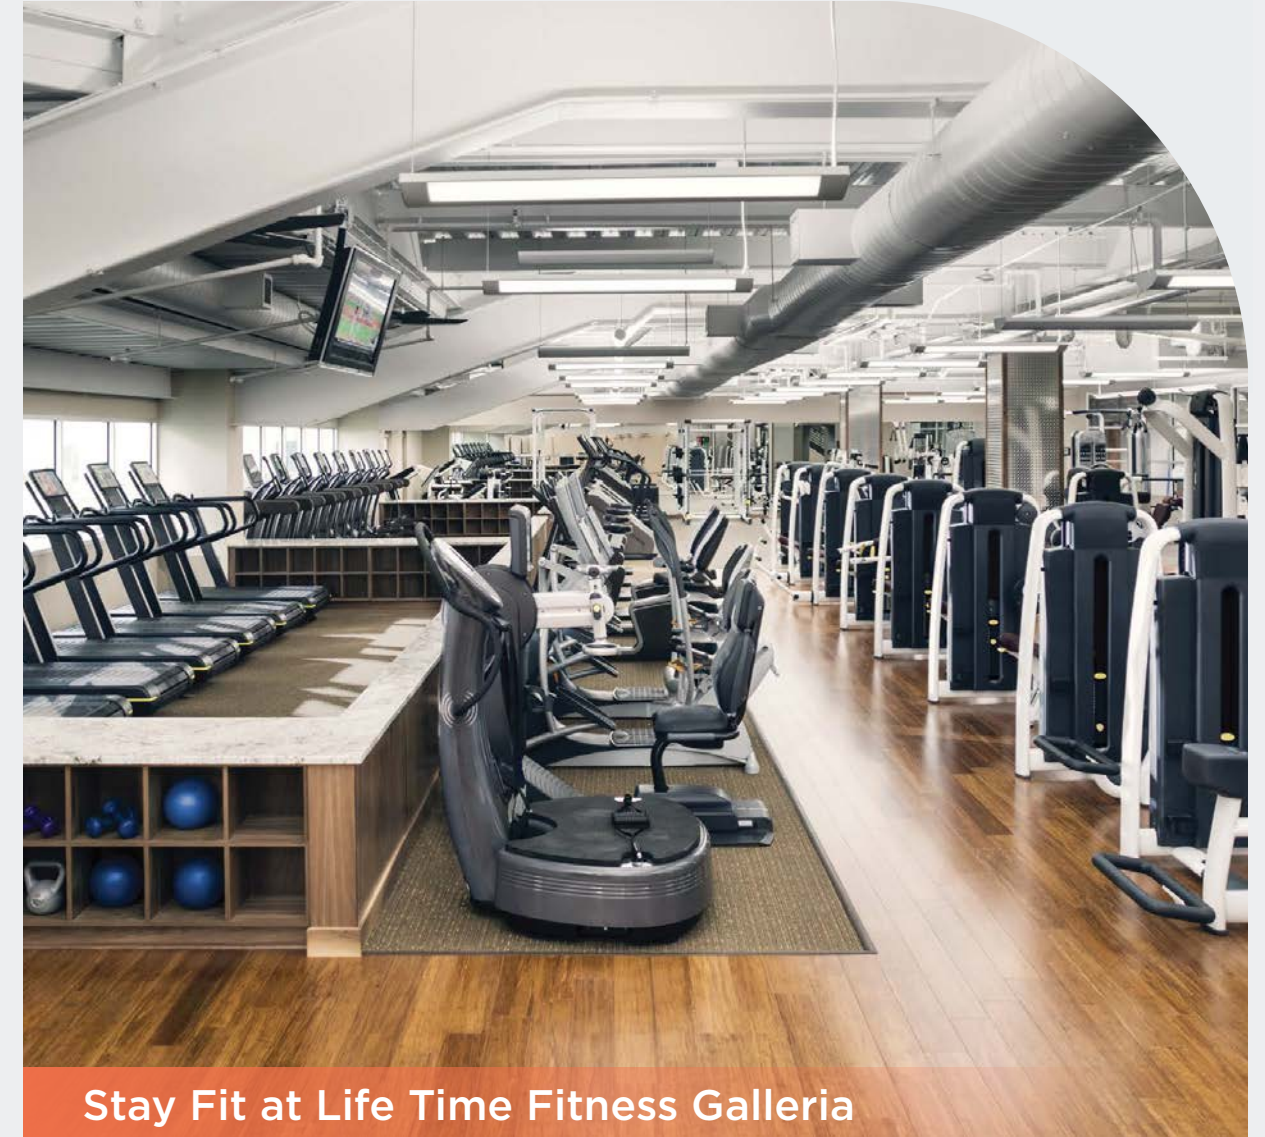

Stay Fit at Life Time Fitness Galleria