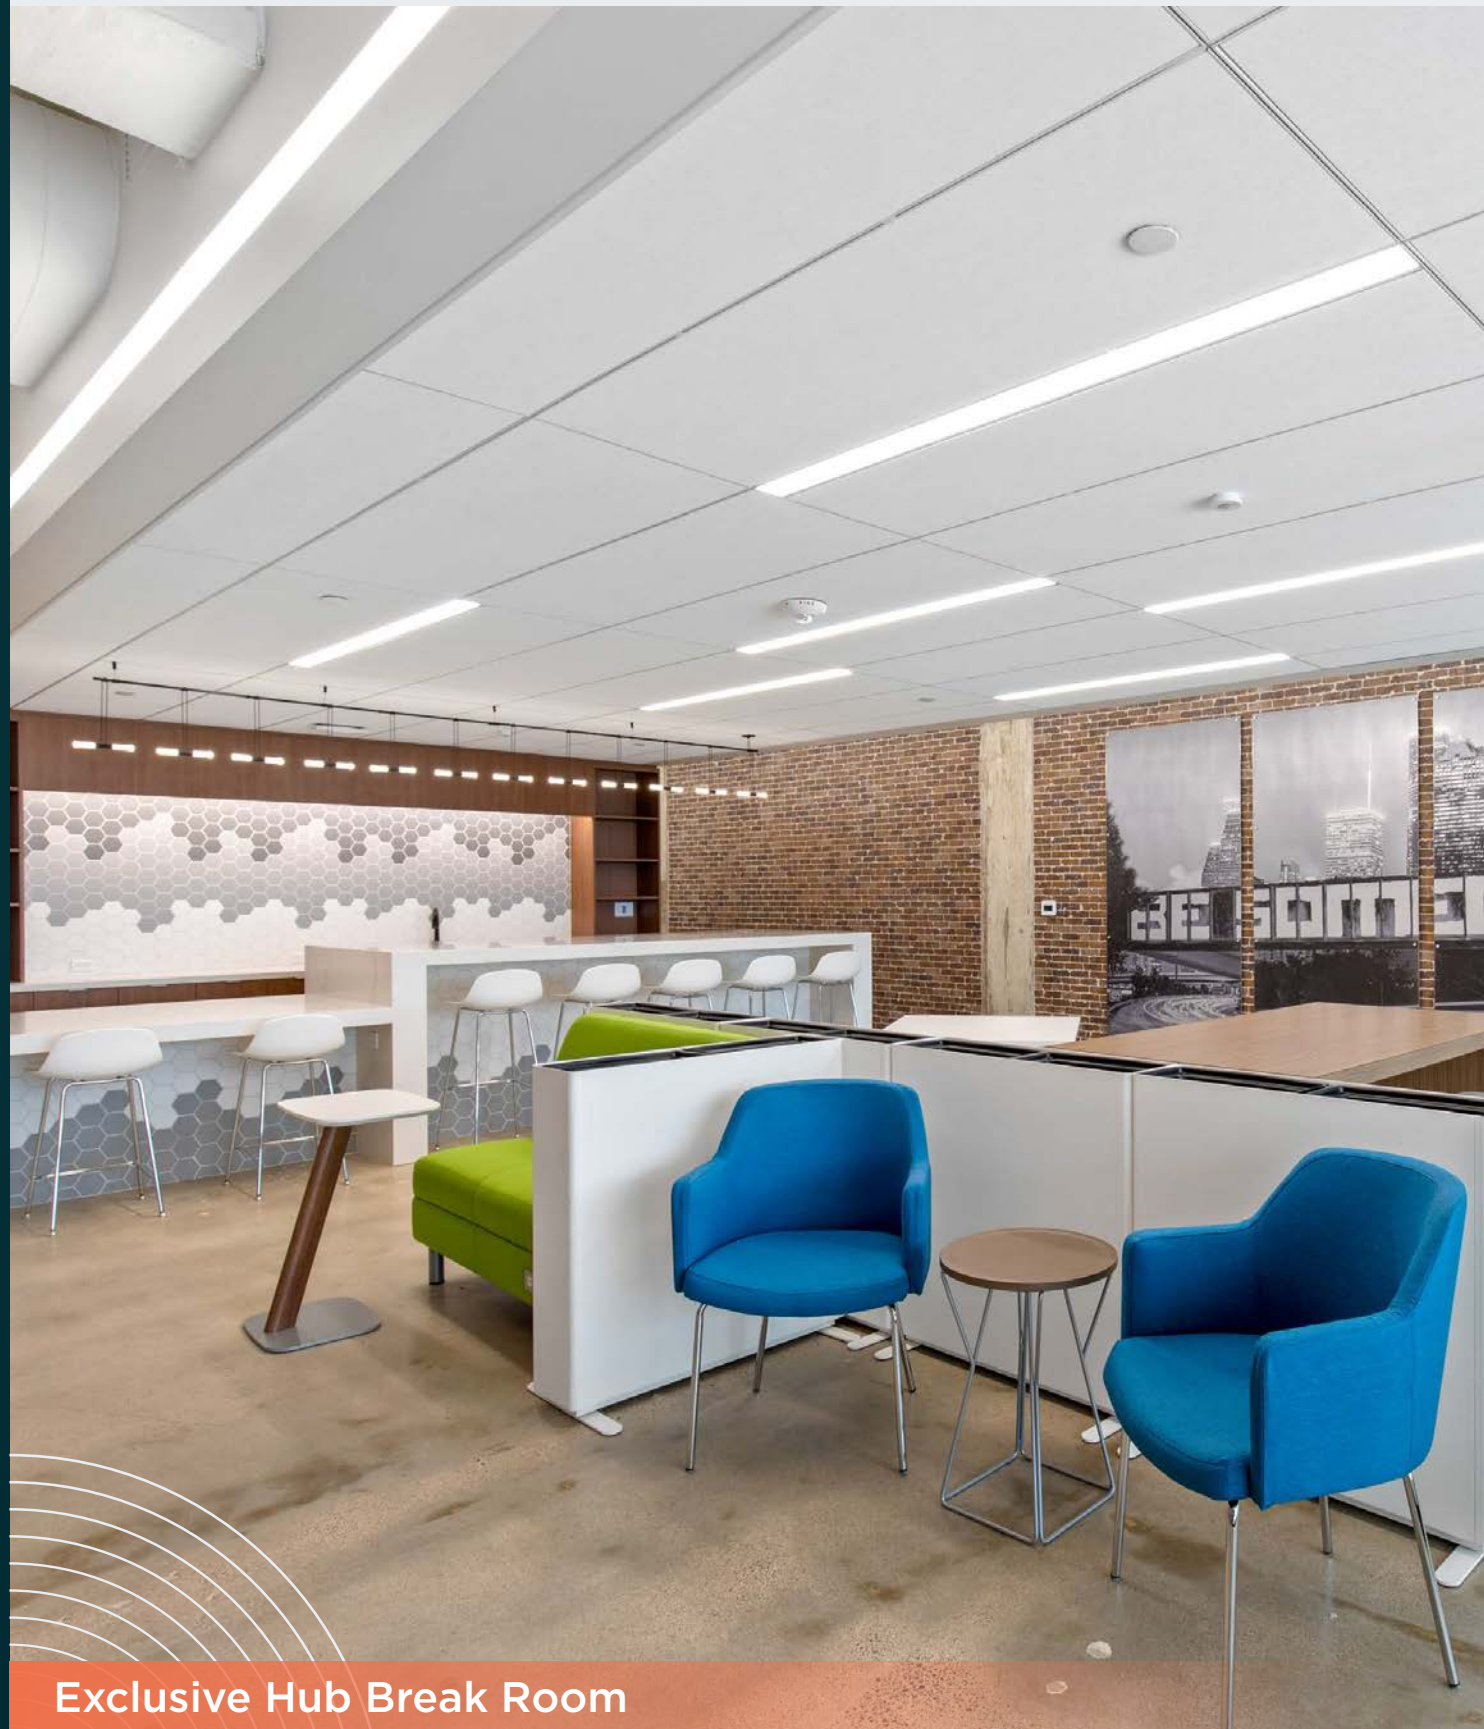

A white line-art graphic of a city skyline with various skyscrapers of different heights and shapes, positioned above the word 'HOUSTON'.

HOUSTON

12 E

INTRODUCING THE HUB AT THE GALLERIA

SET NEW STANDARDS FOR YOUR BUSINESS

The Hub features incredible first-class amenities including an exclusive break room, seating areas and private meeting booths for smaller groups, and 2 exclusive Hub conference rooms complete with full AV equipment ready for your next meeting!

Exclusive Hub Break Room

Private Hub Meeting Booths

Two Exclusive Hub Conference Rooms

»» PRODUCTION HUB

All of our 7 move-in ready suites feature modern finishes including sliding glass office fronts, a private kitchen area, LED lighting throughout, and a secure reception area. The Hub at the Galleria is ready to meet all of your business needs.

** Note that all contiguous suites may be combined, if desired*

HUB OF TECHNOLOGY

The Hub common areas and conferencing facilities will all feature an array of technology adapted to meet your business needs including WiFi connectivity throughout all common areas! Each of the two conference rooms will feature HDTV displays with ClickShare technology. The larger conference room will also feature the Logitech Rally Plus web conference system with audio and video conference capabilities.