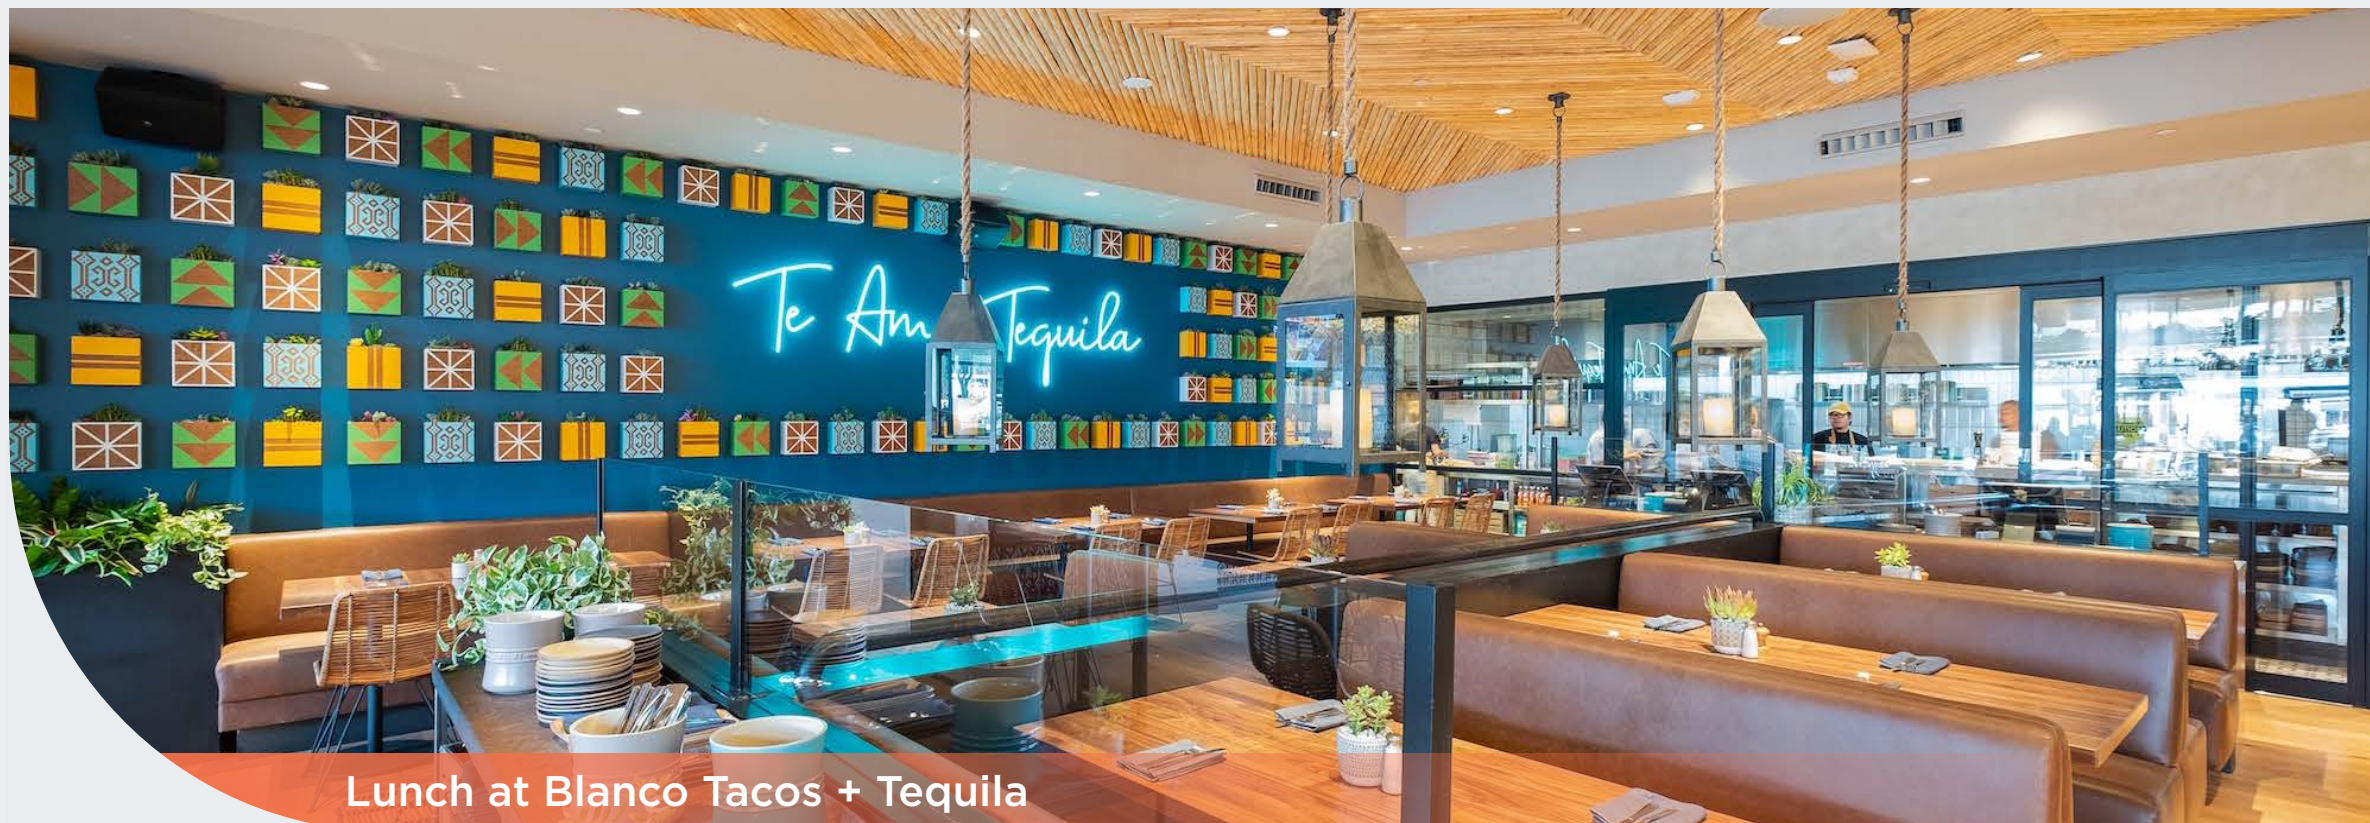

Lunch at Blanco Tacos + Tequila

**EXPERIENCE THE BEST DINING,
SHOPPING & ENTERTAINMENT
WITHIN THE GALLERIA**