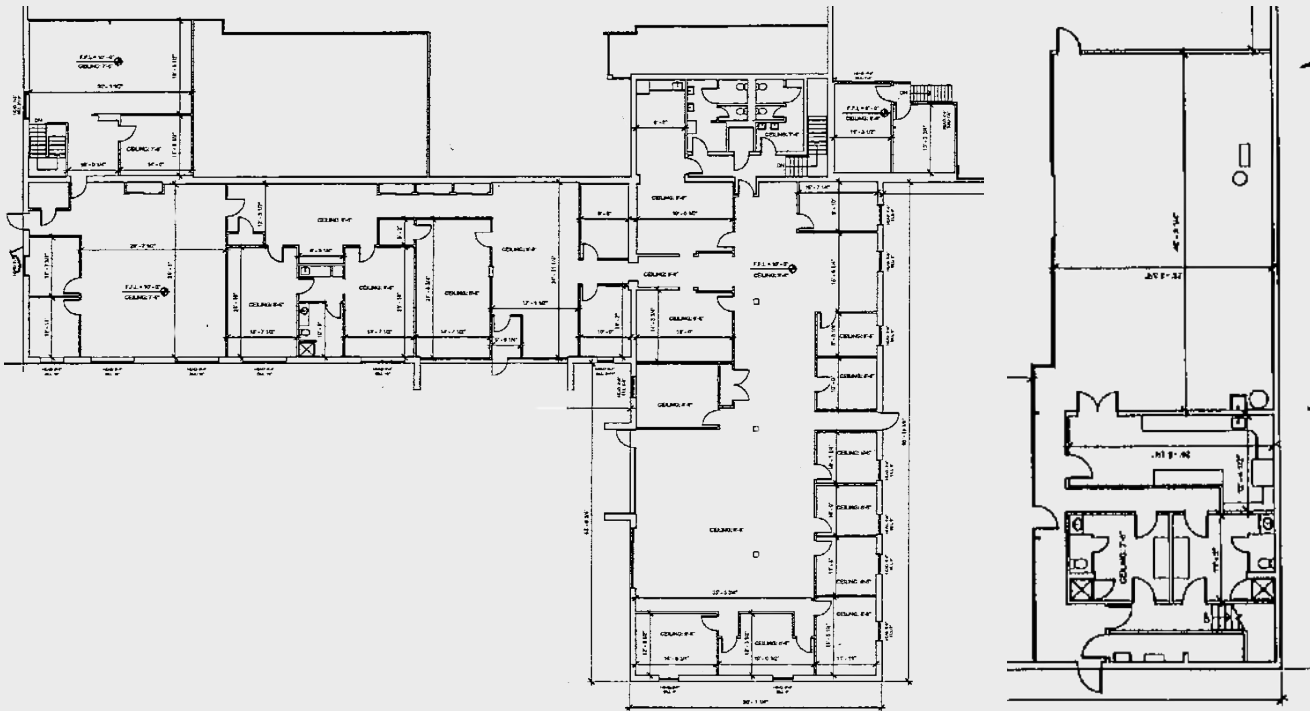

FLOOR PLAN

COMMERCIAL
O'BRIEN
PROPERTIES, INC

BRANDON MEEKS
ASSOCIATE

508.281.2939
brandon@obriencommercial.com

KEITH GURTLE
SENIOR CONSULTANT

978.346.3098
keith@obriencommercial.com