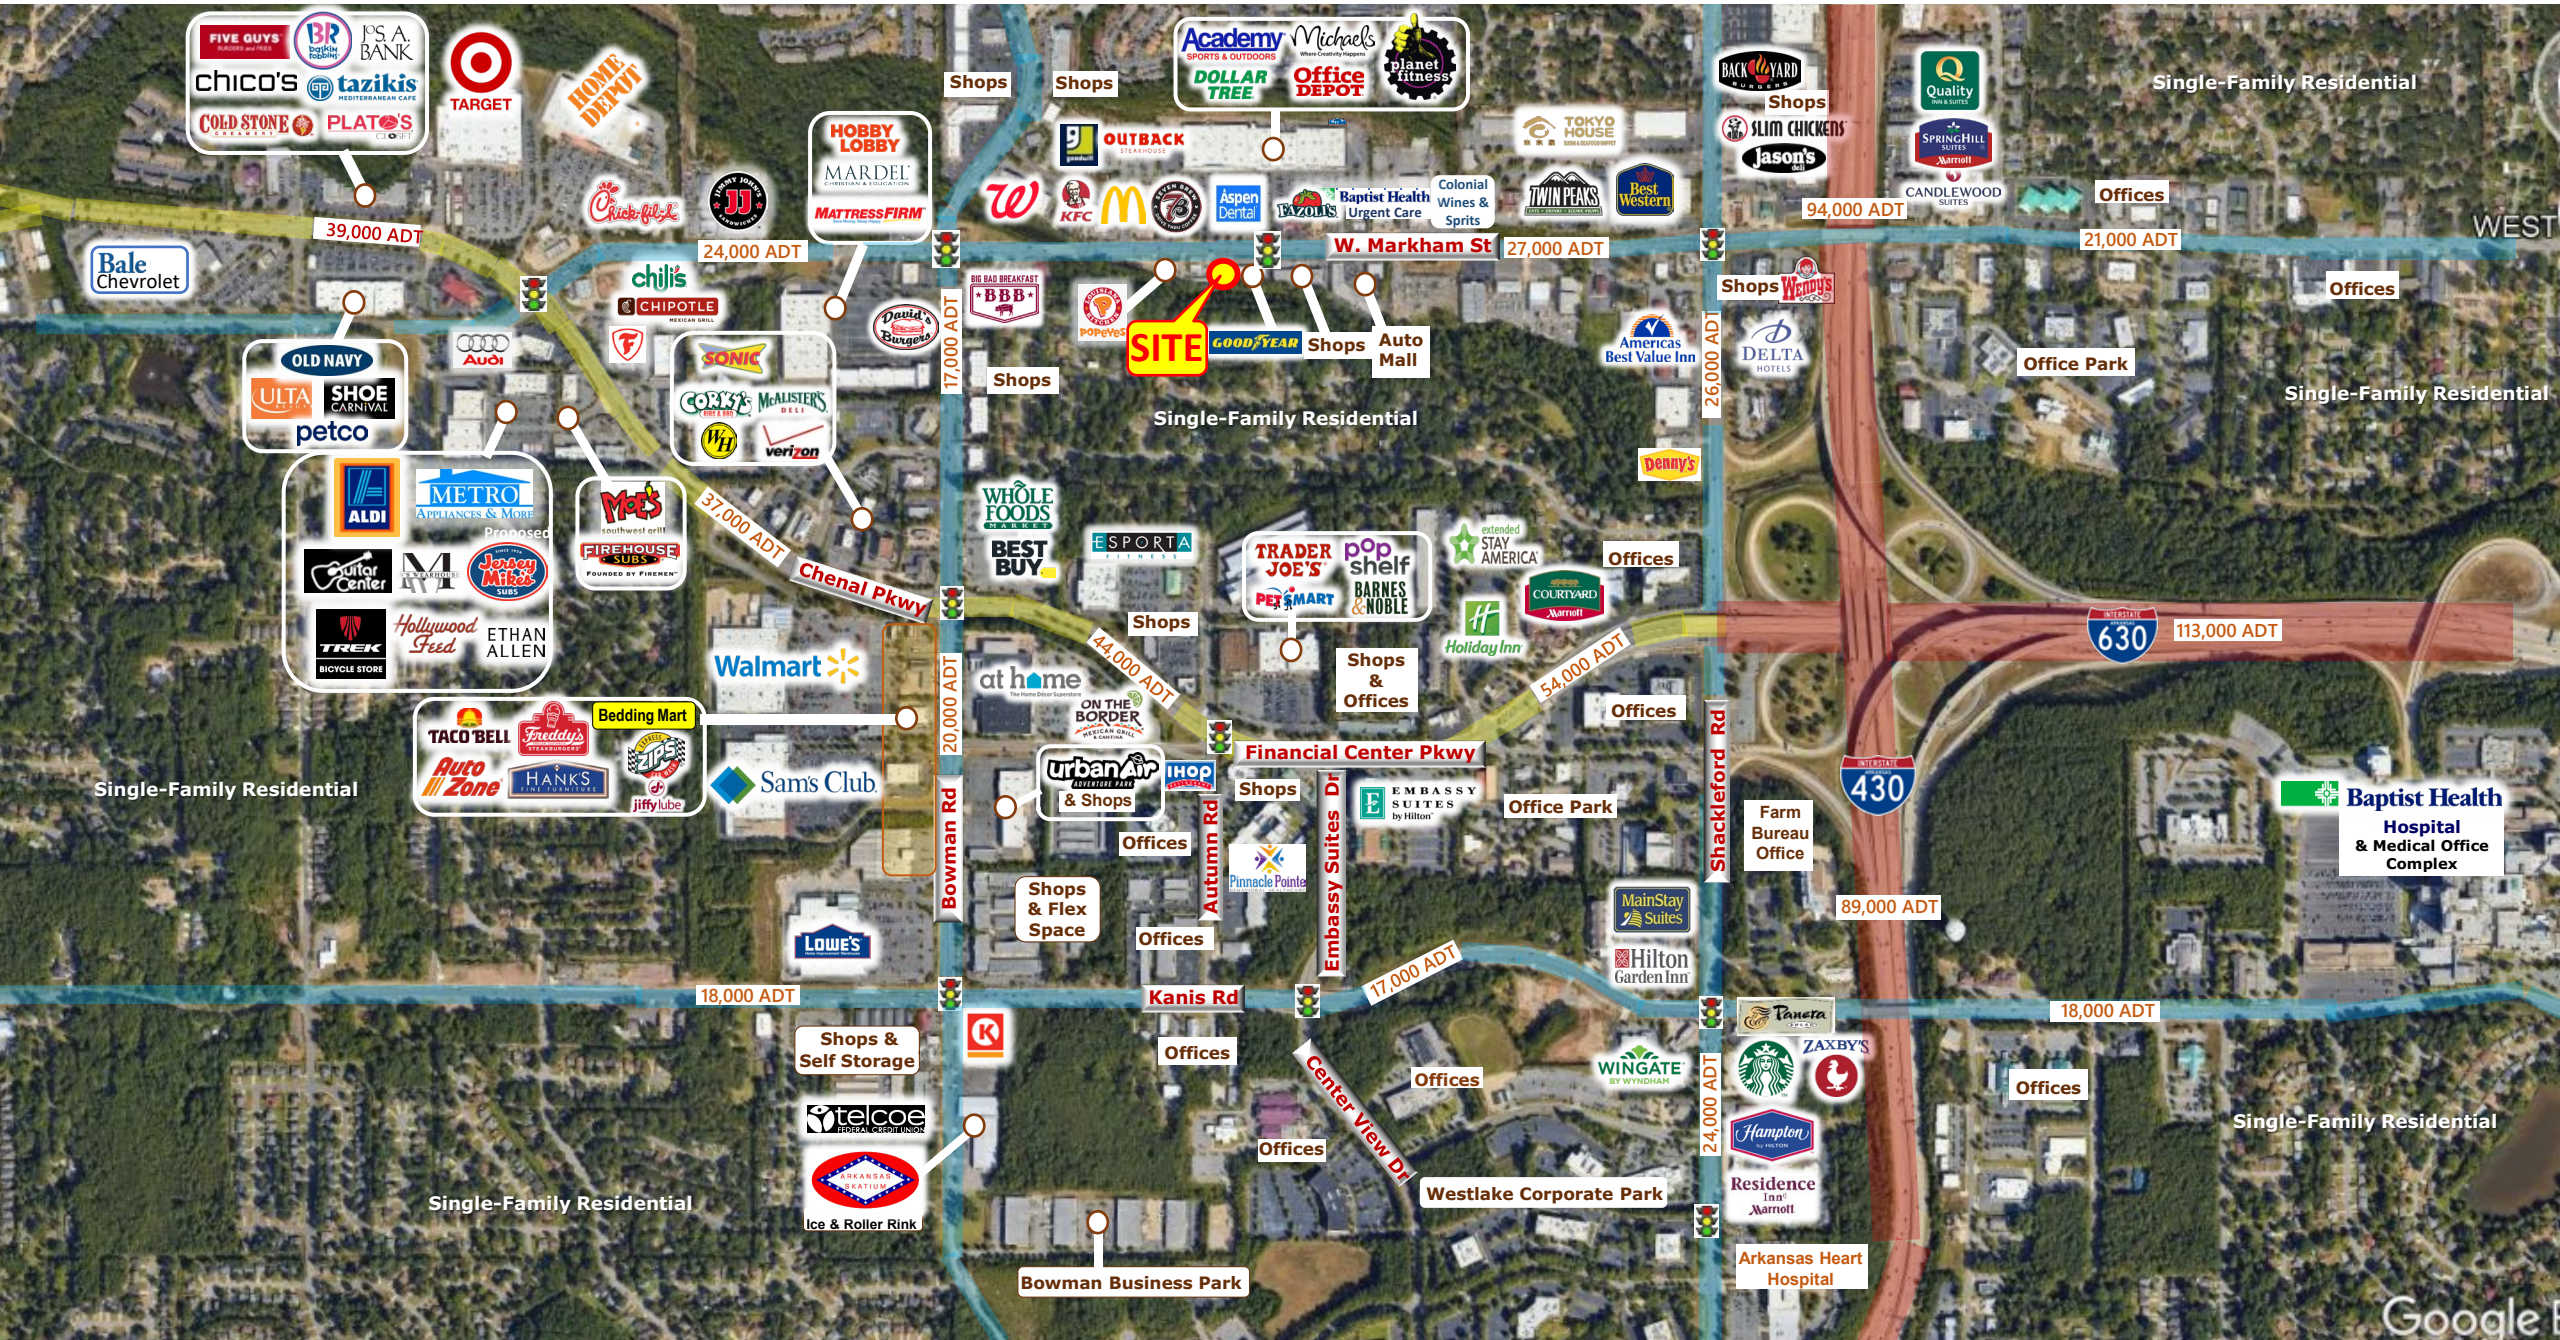

505 ft

Crystal Valley

Baseline Rd

S University Ave

Woodyardville

AREA RETAIL & KEY USE AERIAL

NEIGHBORHOOD KEY USE AERIAL

NEIGHBORHOOD KEY USE AERIAL

27,000 ADT

SITE

Building has been removed

Signal Access

Self Serve Car Wash

GOODYEAR

POPEYE'S

THE ROCK Medical Center