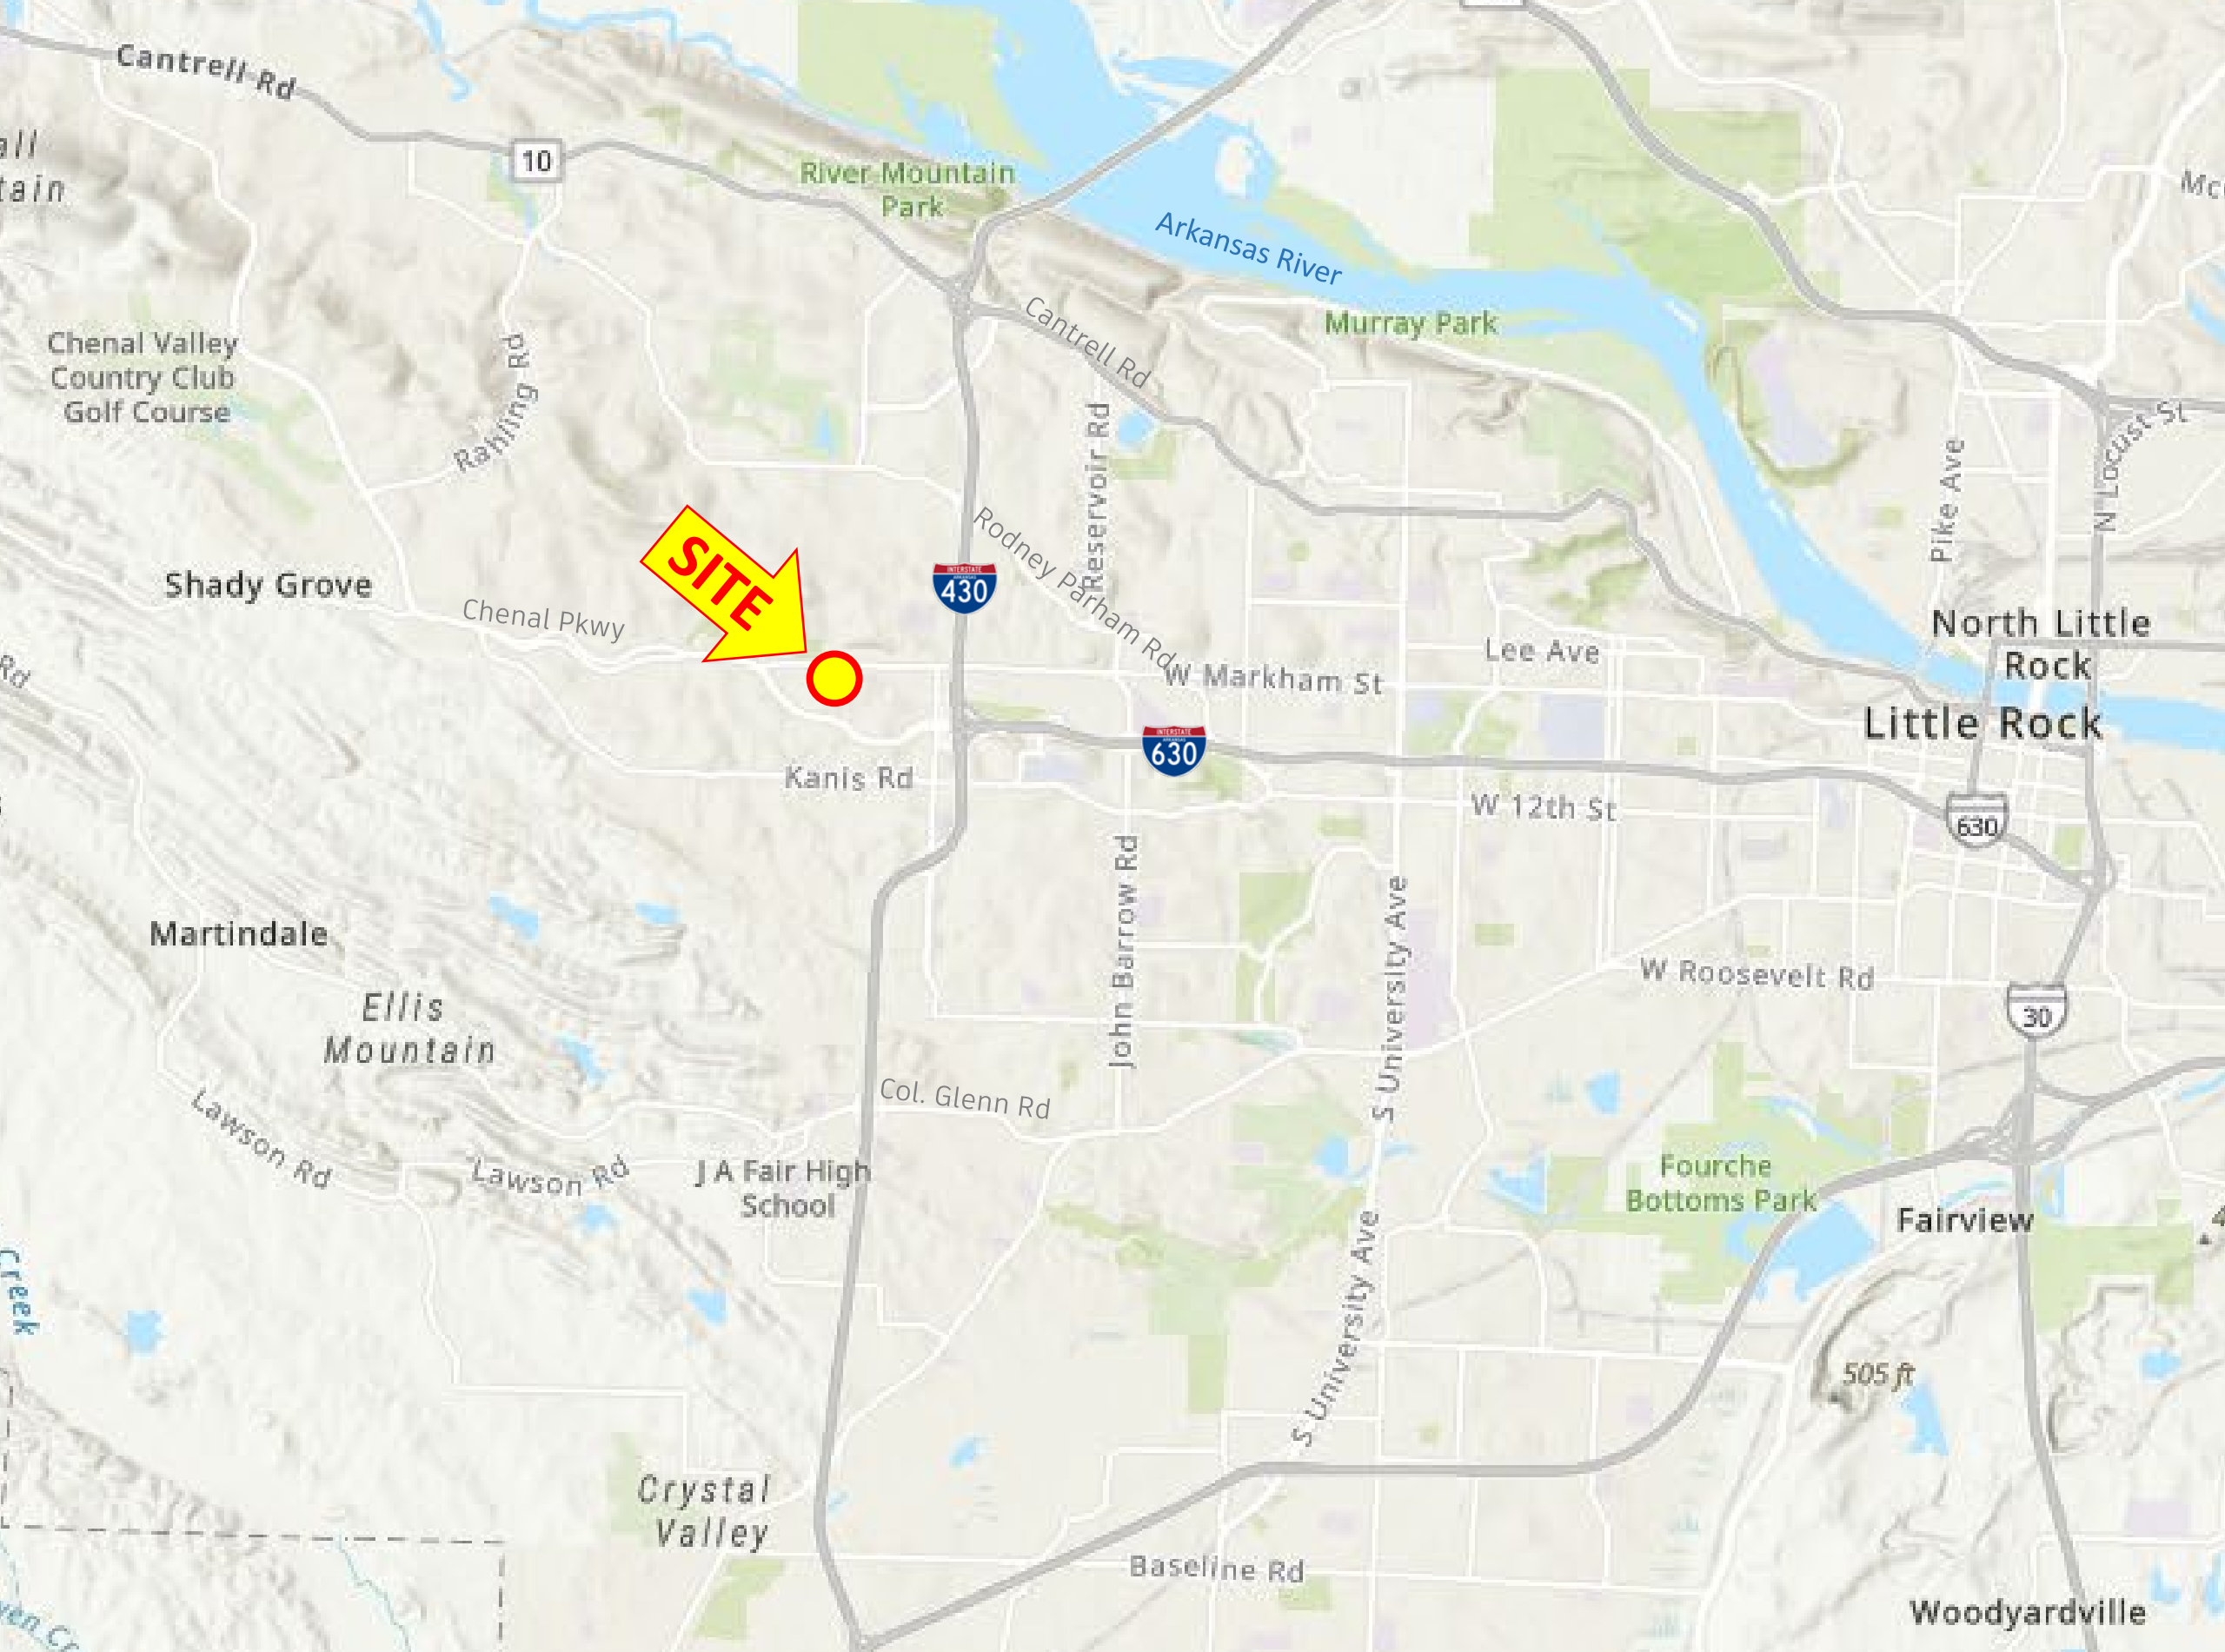

Goodyear

Common Drive

135.13'

Common Drive

Car Wash (Self-Serve)

110'

Rock Creek

WEST MARKHAM STREET

Cross Access Easement

Cross Access Easement

Car Wash (Self Serve)

Common Access Easement

SITE

Cantrell Rd

10

River Mountain Park

Shady Grove

Chenal Pkwy

Pike Ave

N Locust St

North Little Rock

Little Rock

W Markham St

Lee Ave