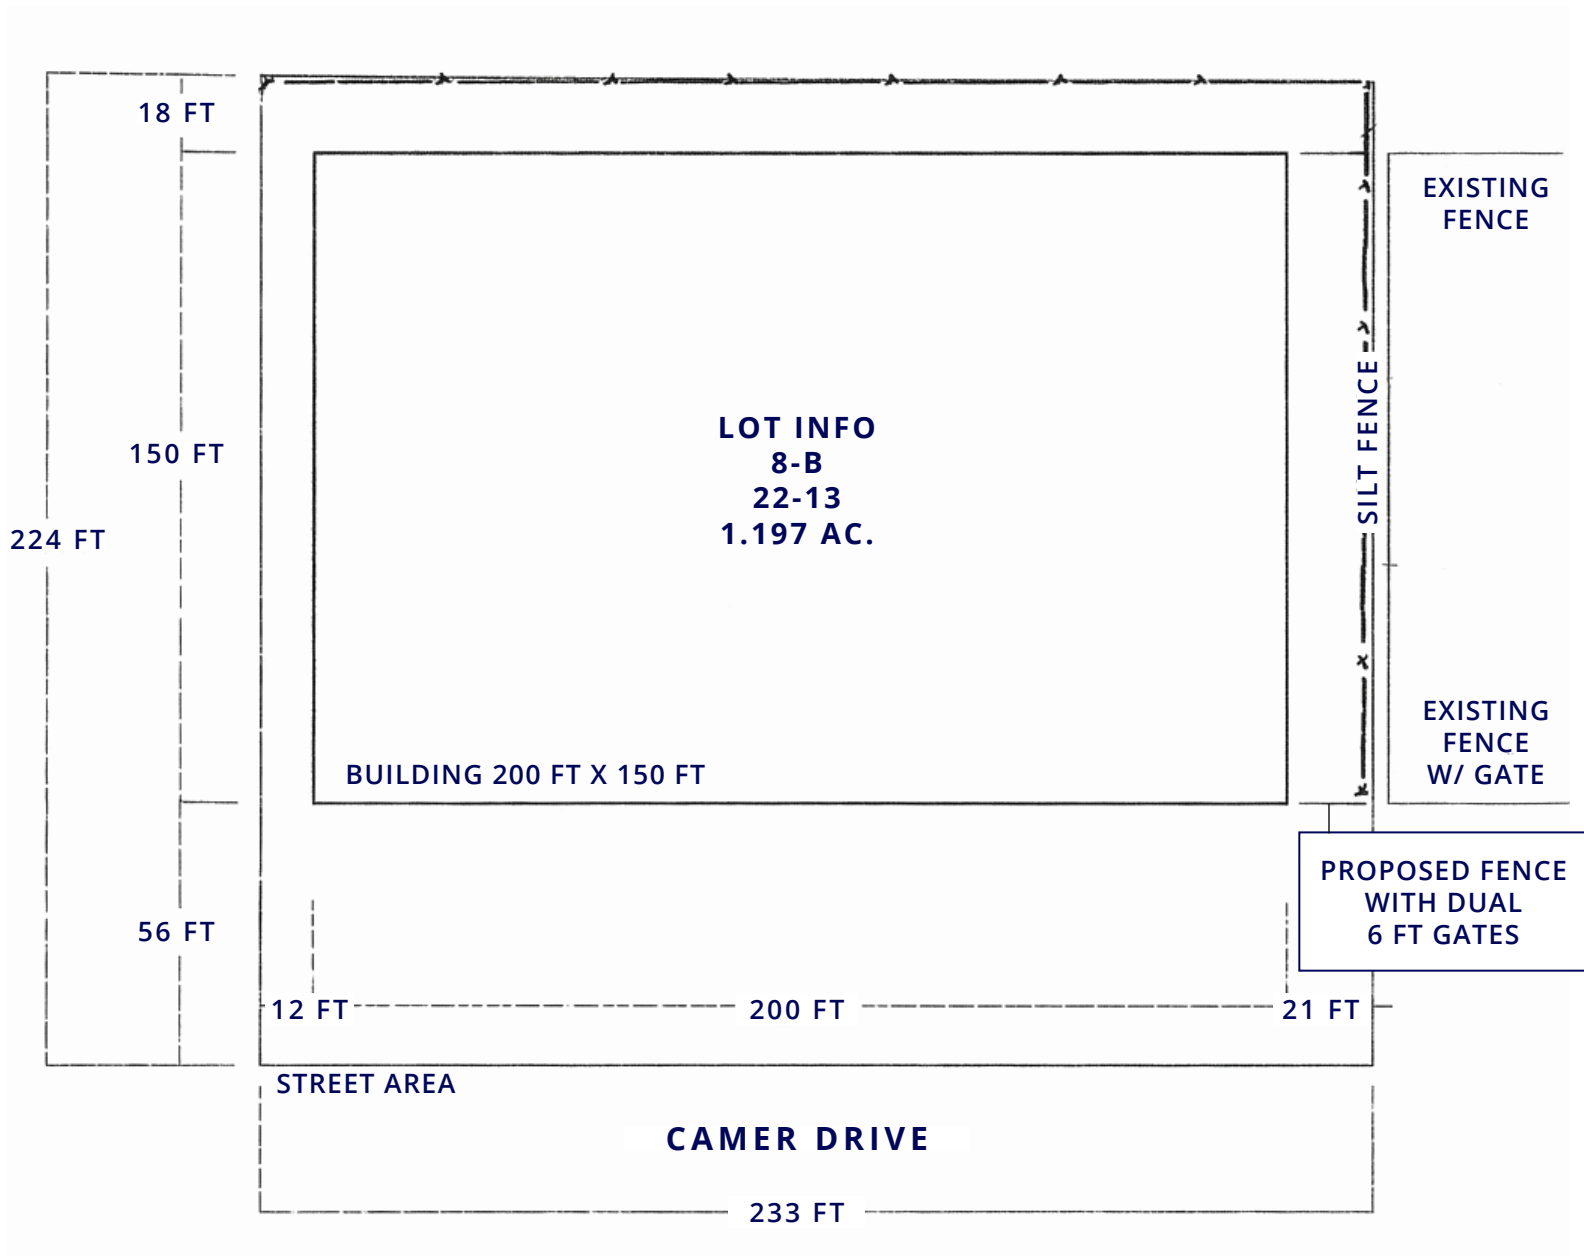

Floor Plan

320 CAMER DRIVE, BENSALEM, PA

NOTE: Not to Scale

Barry Greenberg
Senior Vice President
+1 215 432 7547
barry.greenberg@colliers.com

Andrew McGhee
Senior Vice President
+1 215 378 6000
andrew.mcgee@colliers.com