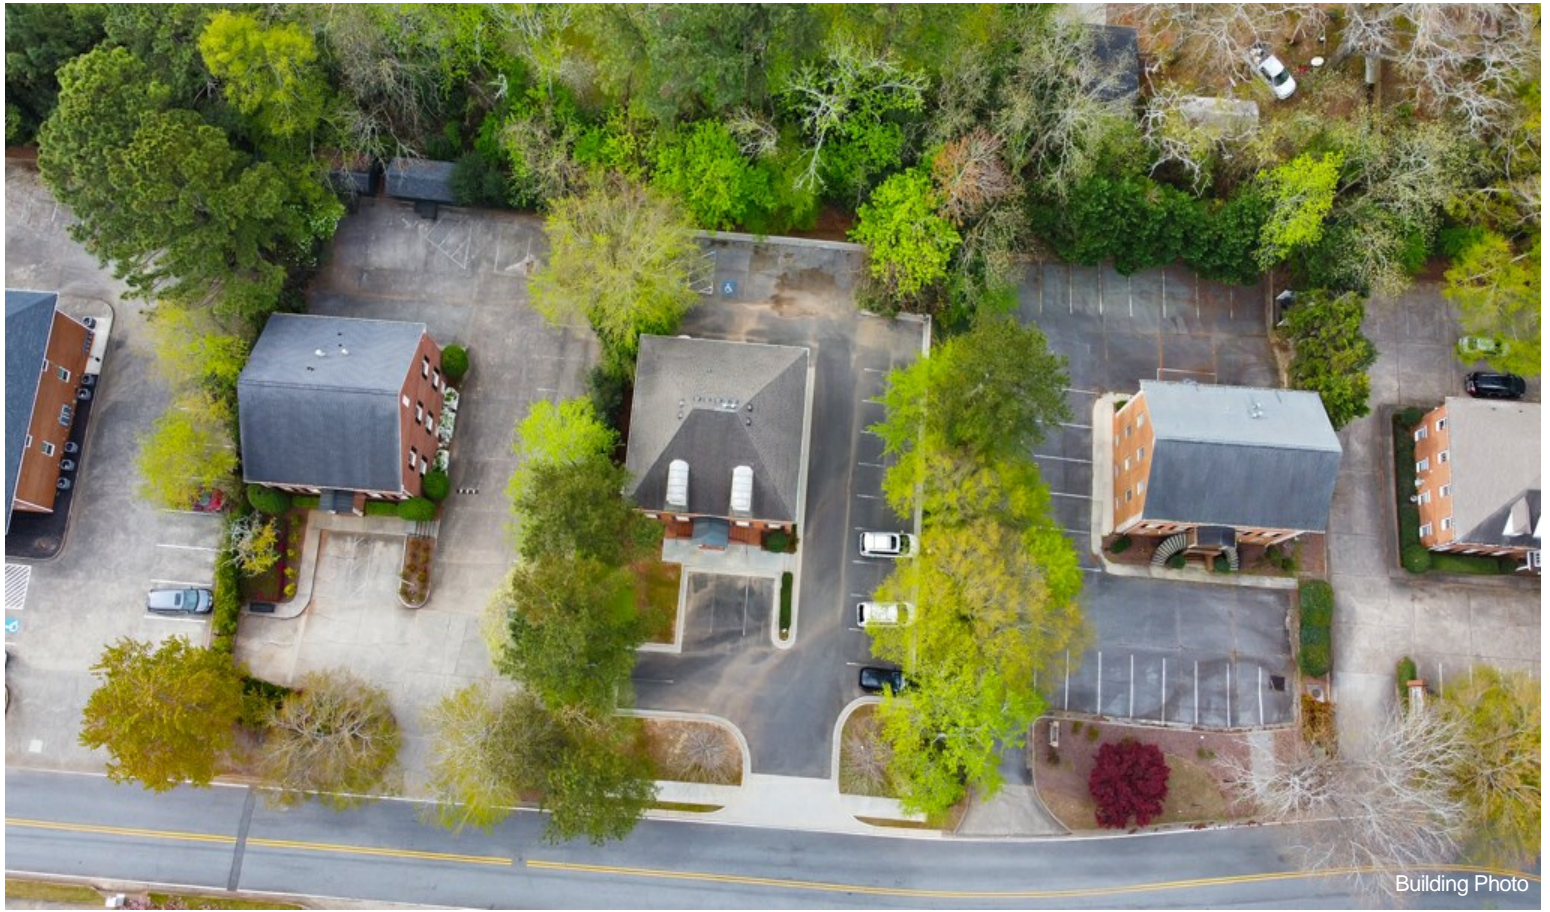

# 585 Colonial Park Dr

\$1,300,000

Prime investment opportunity. This office building located just off of Holcomb Bridge Rd, a major thoroughfare has been completely renovated. Building upgrades began in 2022 and a brand new CO was issued in Oct 2024. Renovations included a new roof, new electric wiring, new HVAC system, new plumbing, all new windows and all new interior upgrades making this property a pristine canvas for investors and owners. Inside: 1st floor has 6 offices, 2nd floor has 6 offices, 3rd floor has 5 offices. Each floor has 2 restrooms and a kitchenette - no HOA!...

# Property Photos

Building Photo

# Property Photos

Building Photo

Building Photo

# Property Photos