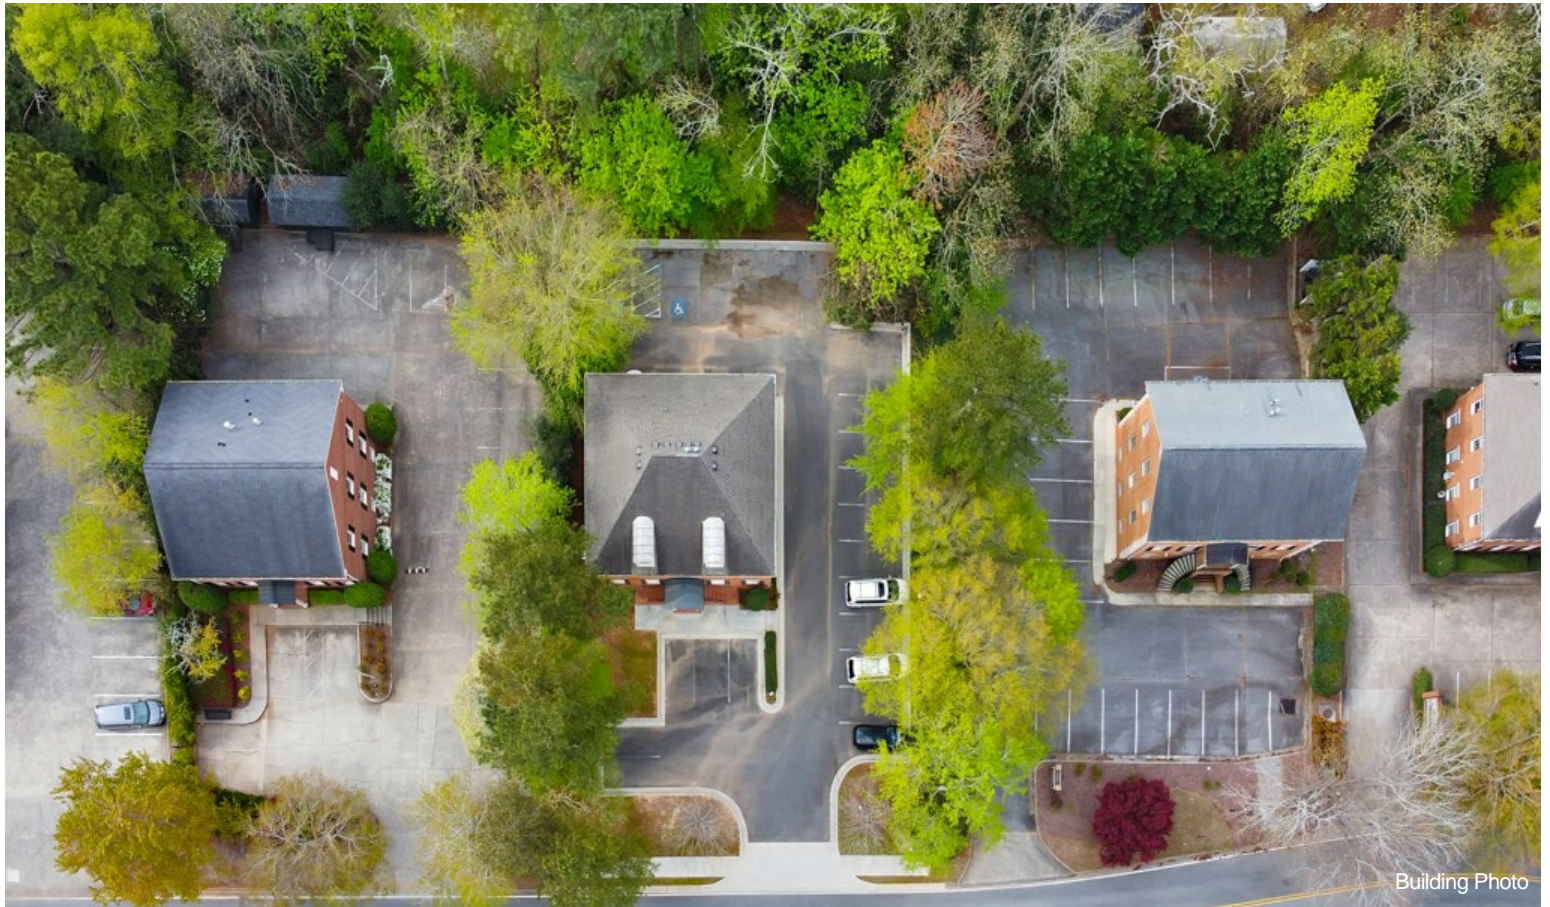

# 585 Colonial Park Dr

\$1,300,000

Prime investment opportunity. This office building located just off of Holcomb Bridge Rd, a major thoroughfare has been completely renovated. Building upgrades began in 2022 and a brand new CO was issued in Oct 2024. Renovations included a new roof, new electric wiring, new HVAC system, new plumbing, all new windows and all new interior upgrades making this property a pristine canvas for investors and owners. Inside: 1st floor has 6 offices, 2nd floor has 6 offices, 3rd floor has 5 offices. Each floor has 2 restrooms and a kitchenette - no HOA!...

# Property Photos

Building Photo

# Property Photos

Building Photo

Building Photo

# Property Photos