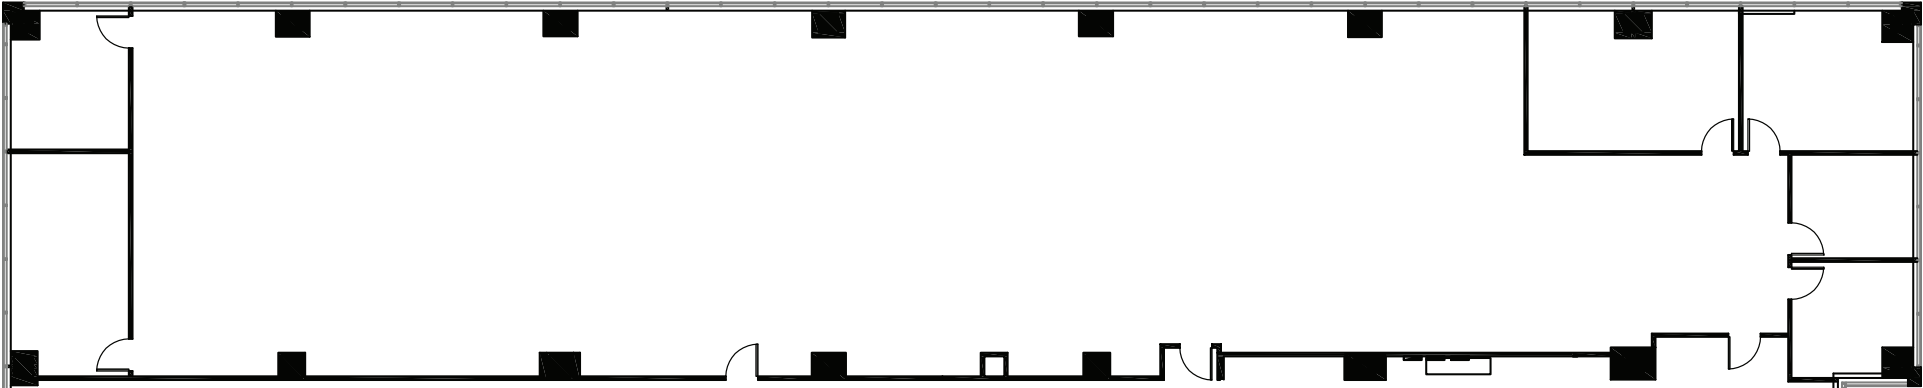

ONE VALLEY
VIEW PLACE

SUITE 300 • 7,147 SF

TRAVIS VIVIAN

972.585.5103
tvivian@holtlunsford.com

HAYDEN PARKER

972.265.0129
hparker@holtlunsford.com

2350 Valley View Lane
Dallas, Texas 75234