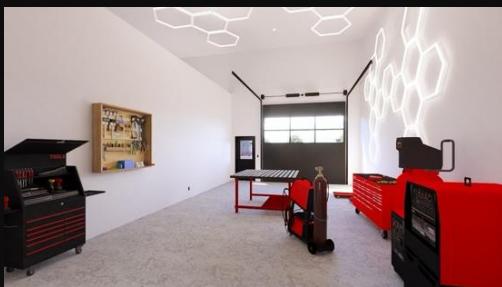

Contractor Garages

Pull through bays, multiple options