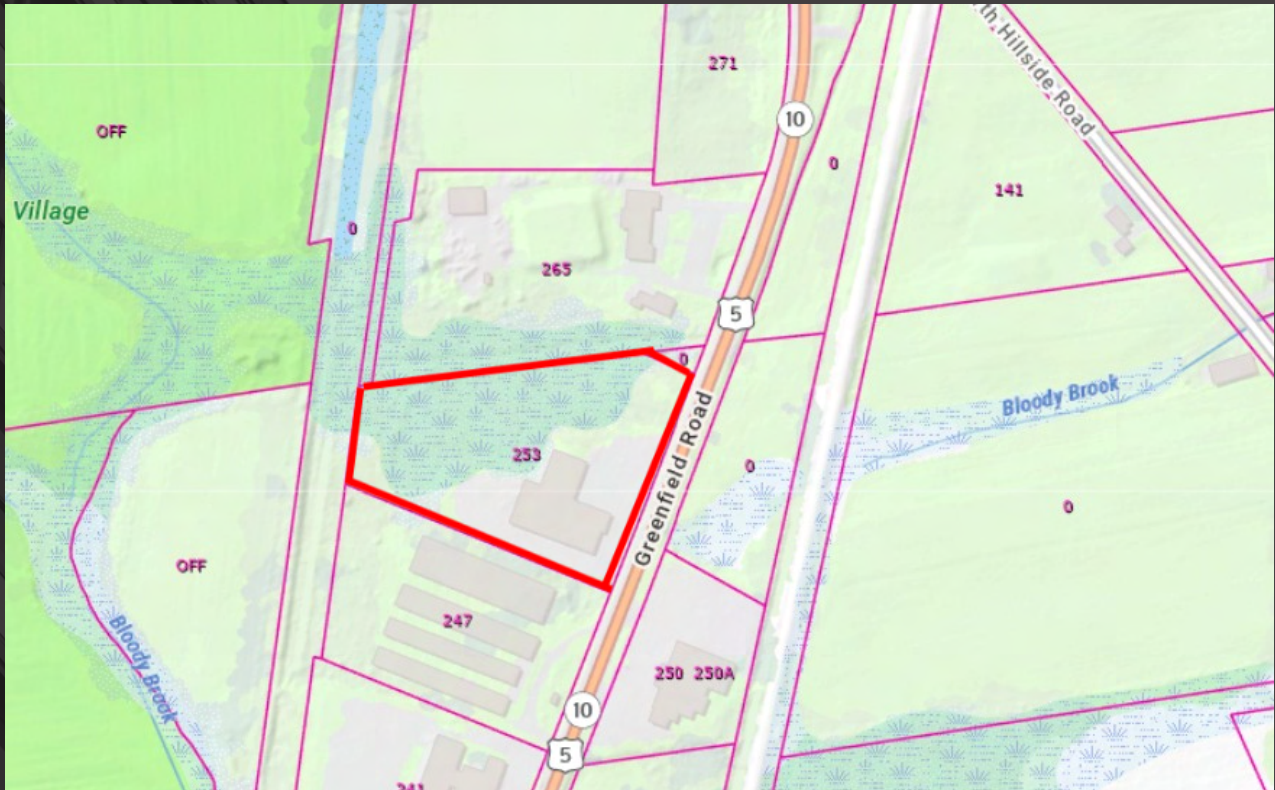

3.7 Acre lot

Drive in Bays

Overhead Doors

High Traffic Count-Busy Route 5

SR COMMERCIAL

135 State Street 205, Springfield, MA 01103

(413) 505-9010, srcommericalre.com

PARCEL OUTLINE