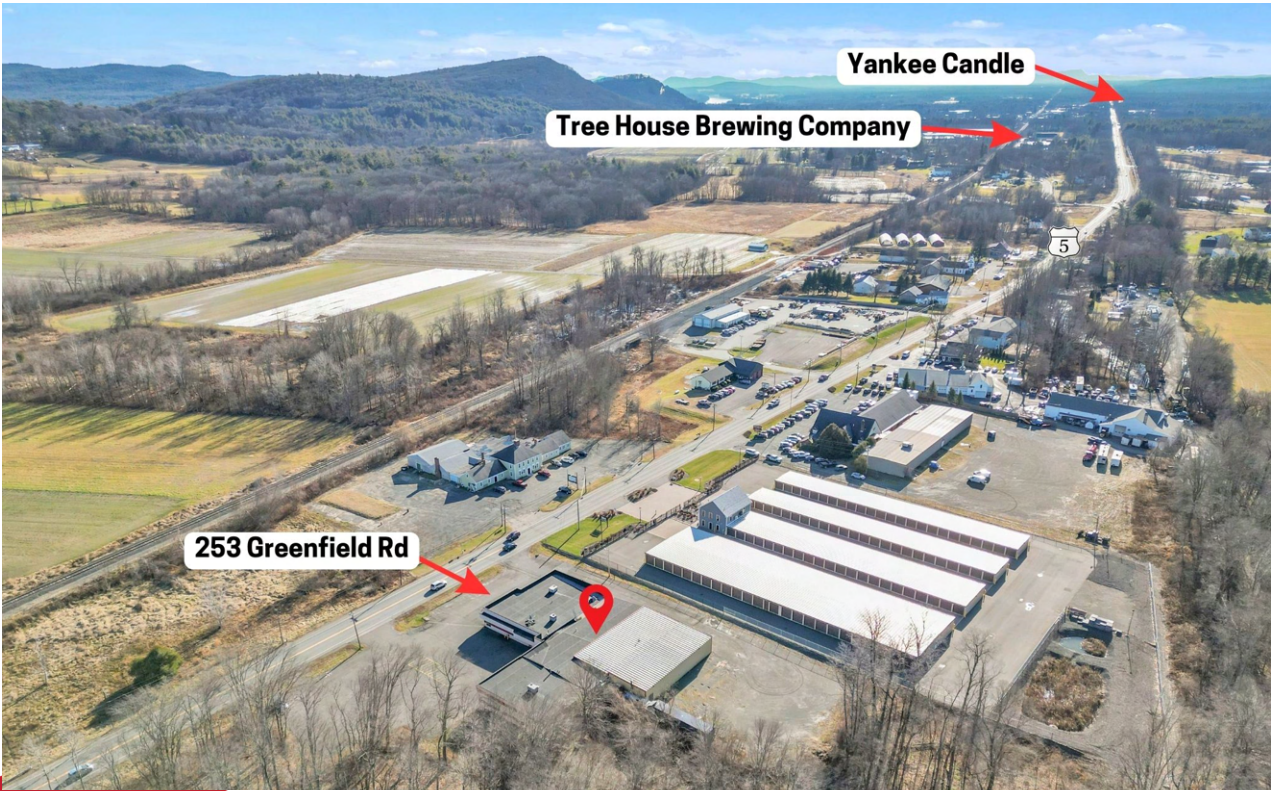

Location Overview