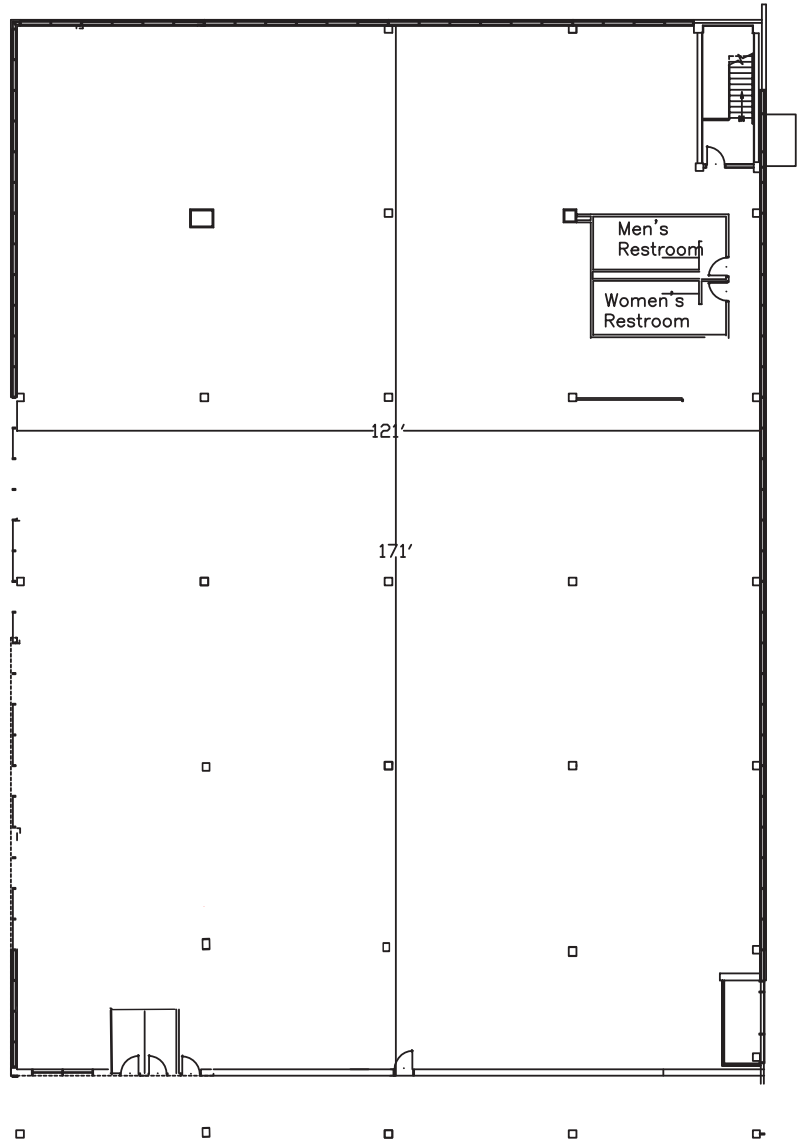

Building Conference Room

Building Fitness Center

Building Cafeteria

# 1st & 2nd floor spaces North Wing 110 North Parking spaces

Available SF

1st Floor	~4,000 SF
2nd Floor	~17,000 SF
Total Available	~21,000 SF

Main Lobby