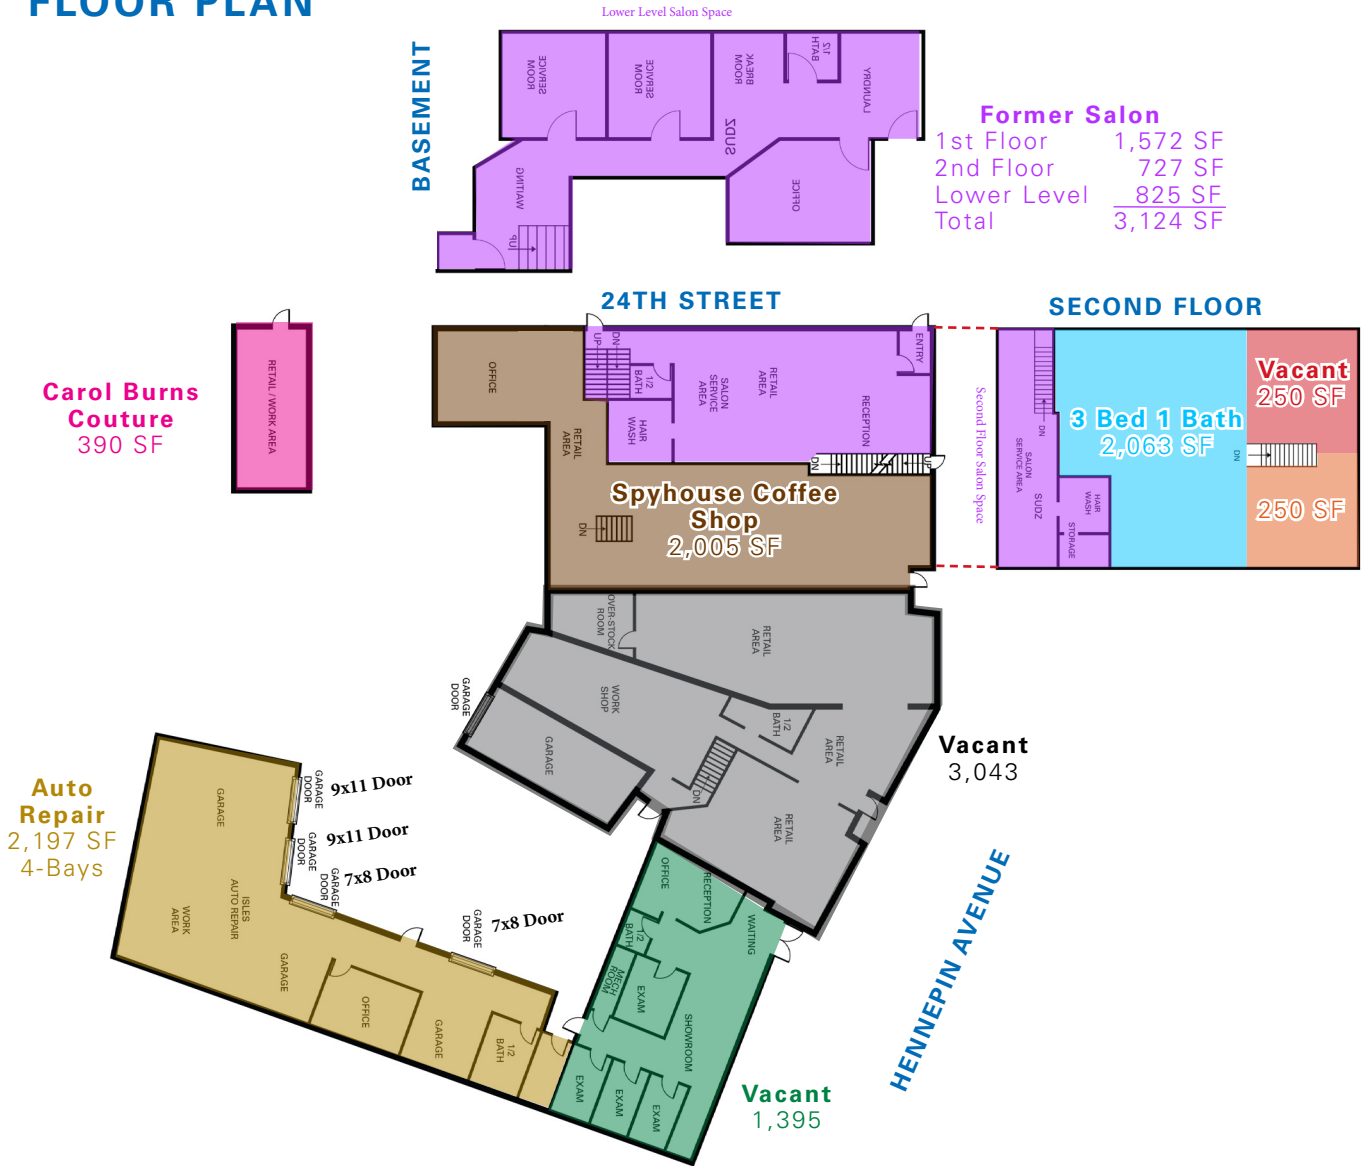

## HIGHLIGHTS

- Great South Minneapolis Location - Hennepin Avenue
- Anchored by Spyhouse Coffee
- Auto-Repair - 4 Bays
- Salon Space
- 3 Bedroom - 2,000 SF Apartment
- 94 Feet of Frontage on Hennepin Avenue
- On-Site Parking
- Walk Score of 94

# FLOOR PLAN

## PROPERTY DETAILS

- 14,767 SF
- .39 Acres
- 94' Feet of Hennepin Ave Frontage
- Zoning:  
 CM2 - Corridor Mixed Use  
 BFC6 - Corridor 6 Built Form Overlay